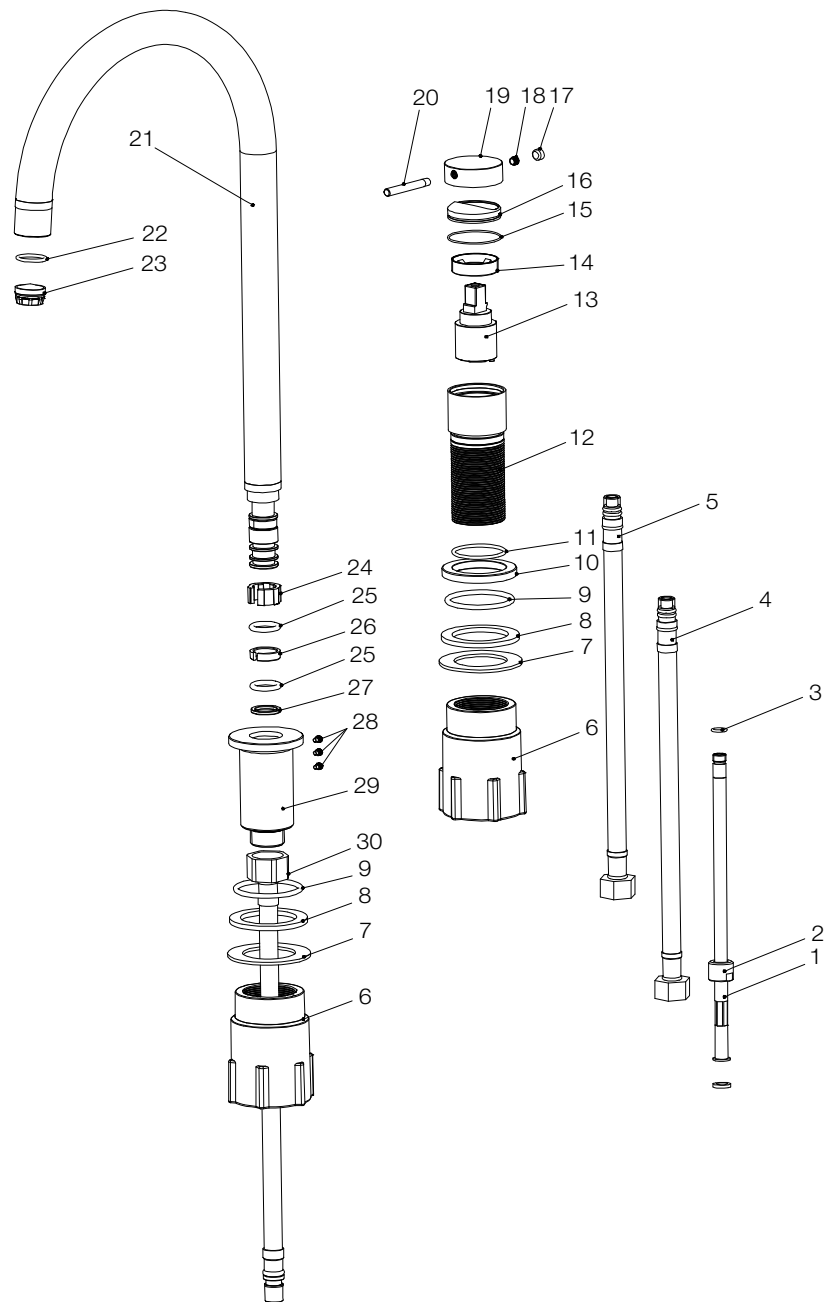

1. Extension pipe
2. Connector
3. o-ring
4. Flexible hose
5. Flexible hose
6. Lock nut
7. Washer
8. Flat washer
9. o-ring
10. Base
11. o-ring
12. Body
13. Cartridge
14. Valve cover
15. o-ring
16. Cover cup
17. Rubber
18. Hex screw
19. Handle base
20. Handle bar
21. Spout
22. o-ring
23. Aerator
24. C ring
25. o-ring
26. C ring
27. Chafing ring
28. Screw
29. Component for spout
30. Connecting hose

Steel Harmonized K2 Amber

Art no: 30142 RSK: 8312117