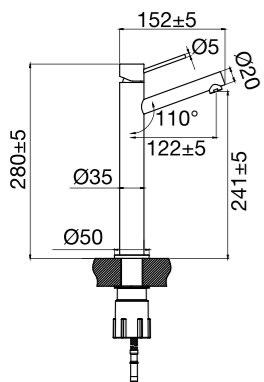

Technical data

Hole diameter: 35 mm

Sand