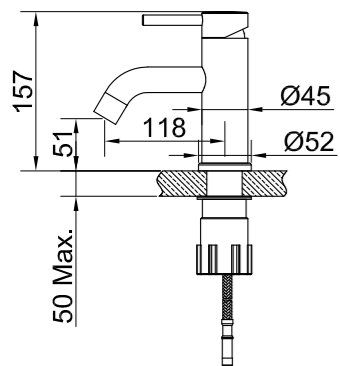

Technical data

Hole diameter: 35 mm

More information at scandtap.com