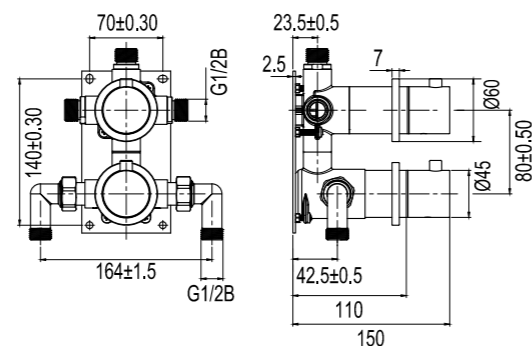

Ceiling shower head: Ø300 mm

Shower hose: 1.5 m

More information at [scandtap.com](https://scandtap.com)

Original

Sand

Classic

Amber

Rust