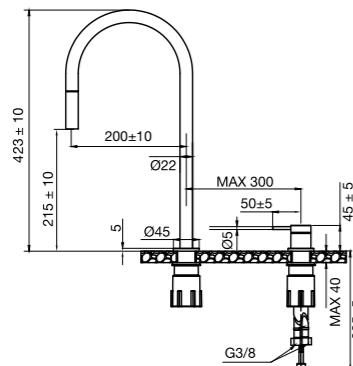

Technical data

Hole diameter spout: 35 mm
Hole diameter handle: 35 mm
Recommended CC between spout and handle: 100-300 mm
Rotation 0°, 110° or 360°
Water connection: G3/8"
Cold-Start function

More information
at scandtap.com