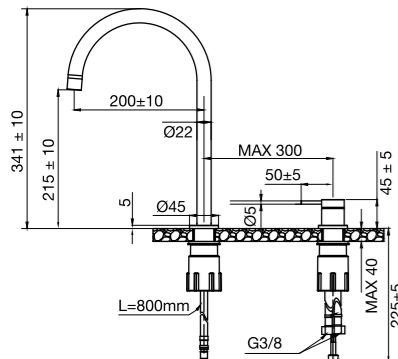

New!
Harmonized K2

Kitchen mixer with separate spout and handle. Modern minimalist design with slim shapes and great adaptability. Distance and angle between grip and spout can be adjusted according to personal taste and needs. The mixer has a soft design language that gives a clean impression.

- Made from stainless steel
- Cold-Start function
- Can be locked in position so spout cannot be moved
- Neoperl nozzle

Colour	Art. no	Price
Original	30140	£ 469
Sand	30141	£ 569
Amber	30142	£ 569
Shadow	30143	£ 659
Classic	30144	£ 619

Technical data

Hole diameter spout: 35 mm
Hole diameter handle: 35 mm
Recommended CC between spout and handle: 100-300 mm
Rotation 0°, 110° or 360°
Water connection: G3/8"
Cold-Start function

More information at scandtap.com