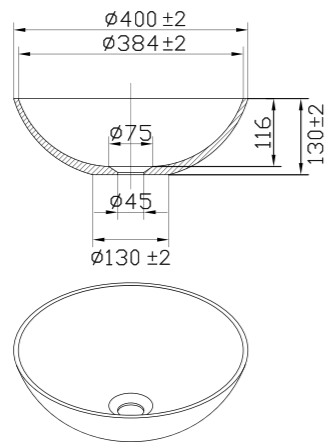

Solid R1

Free-standing basin in elegant matt white Solid Surface. Round bowl that combines minimalist and traditional design elements. Each basin is hand-made and has its own unique character. Waste can be purchased separately.

- Made from Solid Surface

Technical data

Diameter: 400 mm
Height: 130 mm

Art. no   **Price**
46001   £ 599

More information at scandtap.com

Solid R2

Free-standing basin in elegant matt white Solid Surface. The interior of the bowl is gently rounded in contrast with the straight-edged outline. Each basin is hand-made and has its own unique character. Waste can be purchased separately.

- Made from Solid Surface