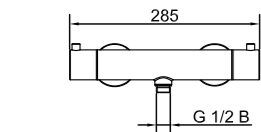

Technical data

CC 150

More information at scandtap.com