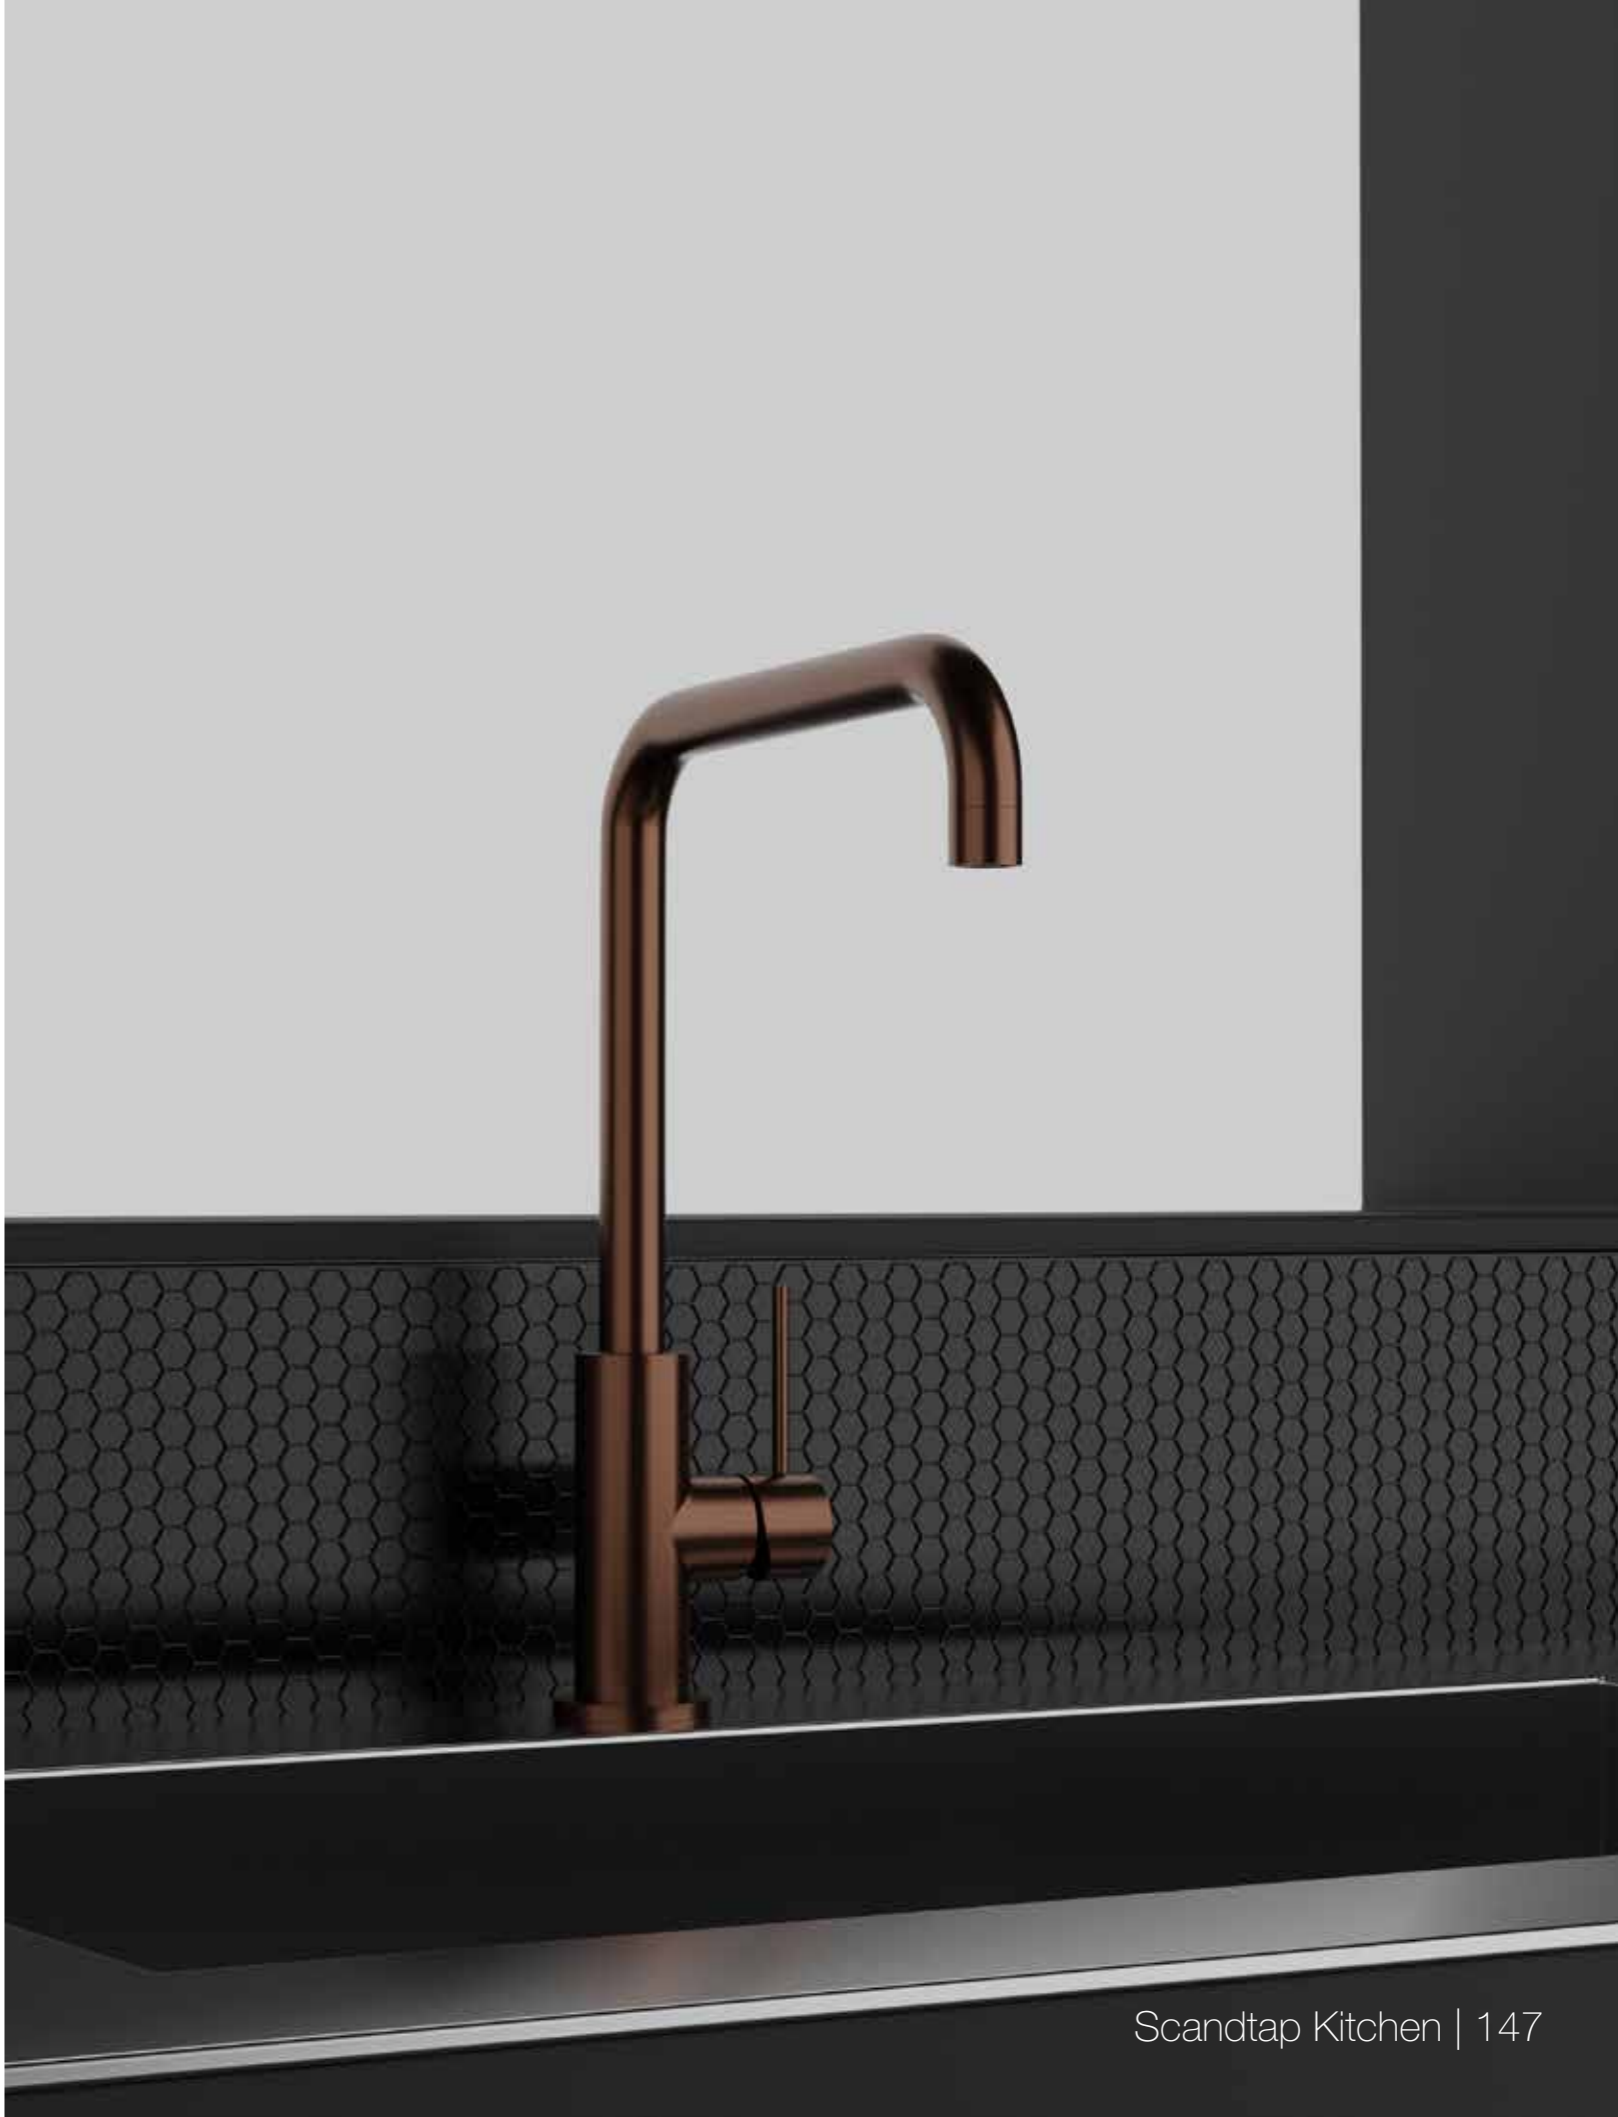

Mood

Kitchen mixer with a simple, minimalist look. A slimline kitchen mixer that combines soft shapes with straight lines.

- Made from stainless steel
- Neoperl nozzle

Colour	Art. no	Price
Original	30130	£ 349
Sand	30131	£ 429
Amber	30132	£ 429
Shadow	30133	£ 479
Rust	32130	£ 549
Scrap	32131	£ 549
Coal	32132	£ 549

Technical data

Hole diameter: 35 mm
Rotation 360° or 0°

More information at scandtap.com