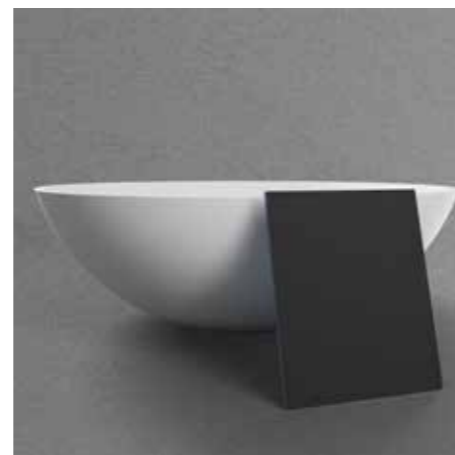

Solid surface polishing pad

Scratches and discolorations can usually be easily removed by polishing the affected surface with a tie sponge.

Art. no	Price
81001	£ 19

More information at scandtap.com