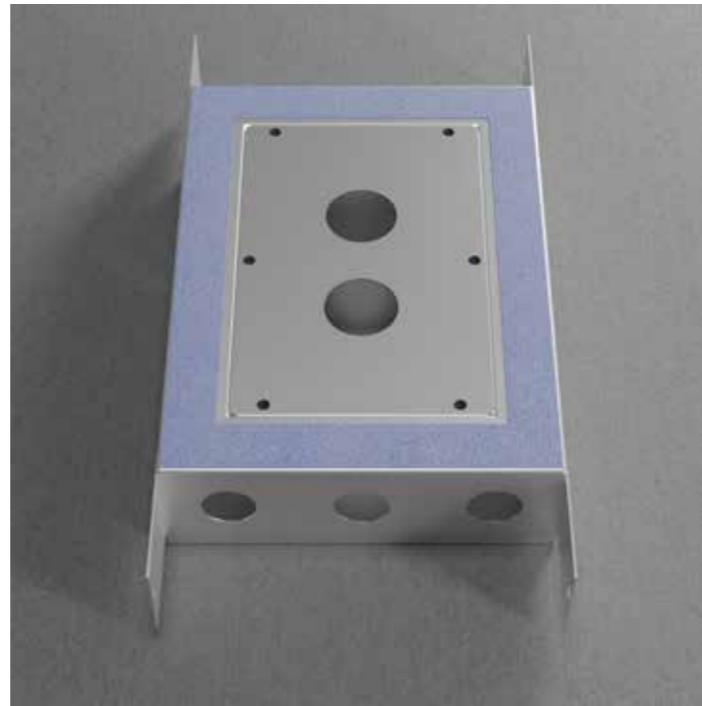

LK Harmonized Installation Kit

Installation kit for built-in products in the Harmonized series.

- Includes 3 m protective tube, 3 m copper tube, 1 terminal box and 1 connector coupling.

Art. no 80040 **Price** £ 179

More information at scandtap.com

Scandtap Box 1

Leak-proof stainless steel box for built-in installation together with built-in mixer, which protects against water leakage behind wall. Compatible with all built-in mixers in the Harmonized series.

- Made of stainless steel
- Compliant with Safe Water Installation Industry Regulations 2021:1.
- Approved by SINTEF, TG 20819
- Type approved by RISE
- System approved by RISE
- Approved for use with 23+ sealing layer brands

Art. no 21160 **Price** £ 779

More information at scandtap.com

See scandtap.com for technical information and all our built-in solutions.