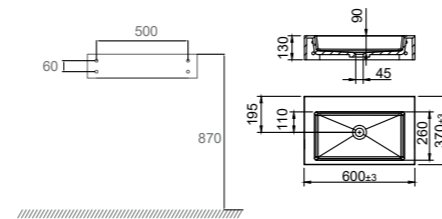

### Technical data

Dimensions: W600xD370xH130 mm

Weight: 14.5 kg

**Art. no**   **Price**  
46101   £ 829

More information at [scandtap.com](https://scandtap.com)