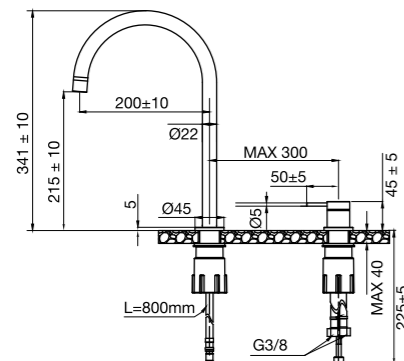

### Technical data

Hole diameter spout: 35 mm

Hole diameter handle: 35 mm

Recommended CC between spout and handle: 100-300 mm

Rotation 0°, 110° or 360°

Water connection: G3/8"

Cold-Start function

More information  
at [scandtap.com](https://scandtap.com)