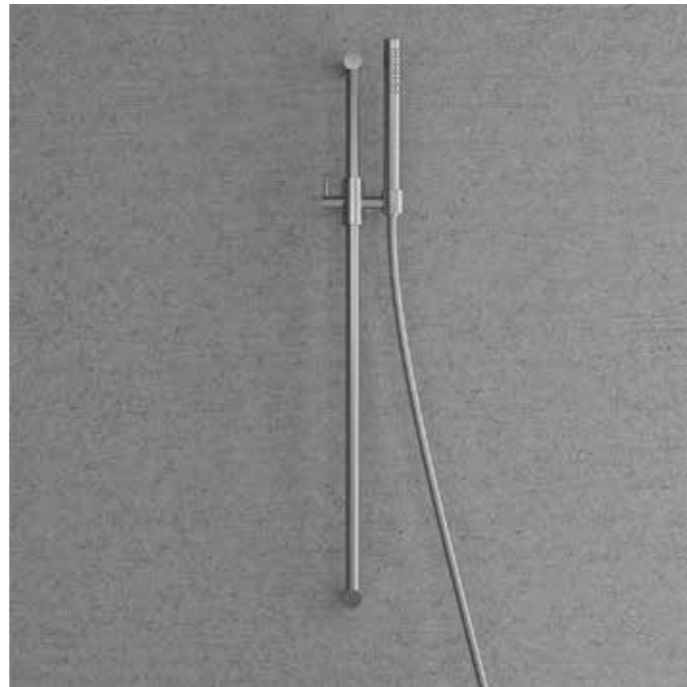

Steel Pleasure

Slimline shower set with adjustable hand shower mounting.
The cylindrical hand shower delivers a gently enveloping spray.

Colour	Art. no	Price
Original	20035	£ 279
Sand	20036	£ 369
Amber	20037	£ 369
Shadow	20038	£ 469

Technical data

CC 700
Length: 750 mm
Shower hose: 1,5 m
Diameter rod: Ø25 mm

More information at scandtap.com

Original