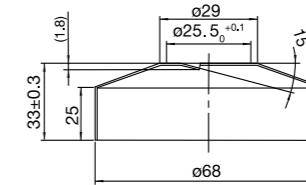

Pleasure Cover 33mm á 2pcs

An extra-large cover in stainless steel for the Steel Pleasure series, to replace the standard covers supplied with the mixers, and that can also be used to conceal visible pipework on the wall. 33 mm, 2 pcs.

Colour	Art. no	Price
Original	20810	£ 69
Sand	20816	£ 79
Amber	20817	£ 79
Shadow	20818	£ 89
Classic	20819	£ 79
Rust	20811	£ 99
Scrap	20812	£ 99
Coal	20813	£ 99

More information at scandtap.com