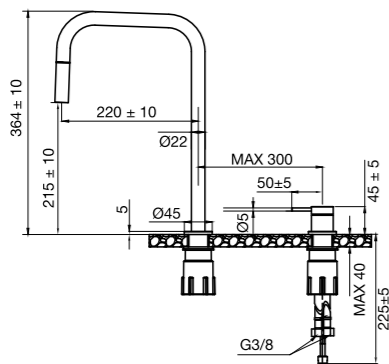

### Technical data

Hole diameter spout: 35 mm

Hole diameter handle: 35 mm

Recommended CC between spout and handle: 100-300 mm

Rotation 0°, 110° or 360°

Water connection: G3/8"

Cold-Start function

More information at [scandtap.com](https://scandtap.com)