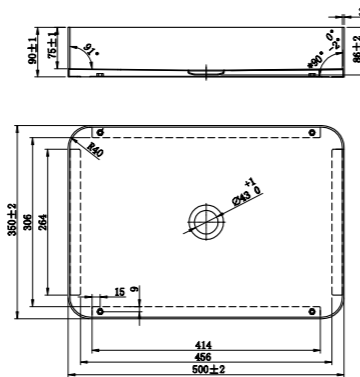

### Technical data

Width: 500 mm  
 Depth: 350 mm  
 Height: 90 mm

More information at [scandtap.com](https://scandtap.com)