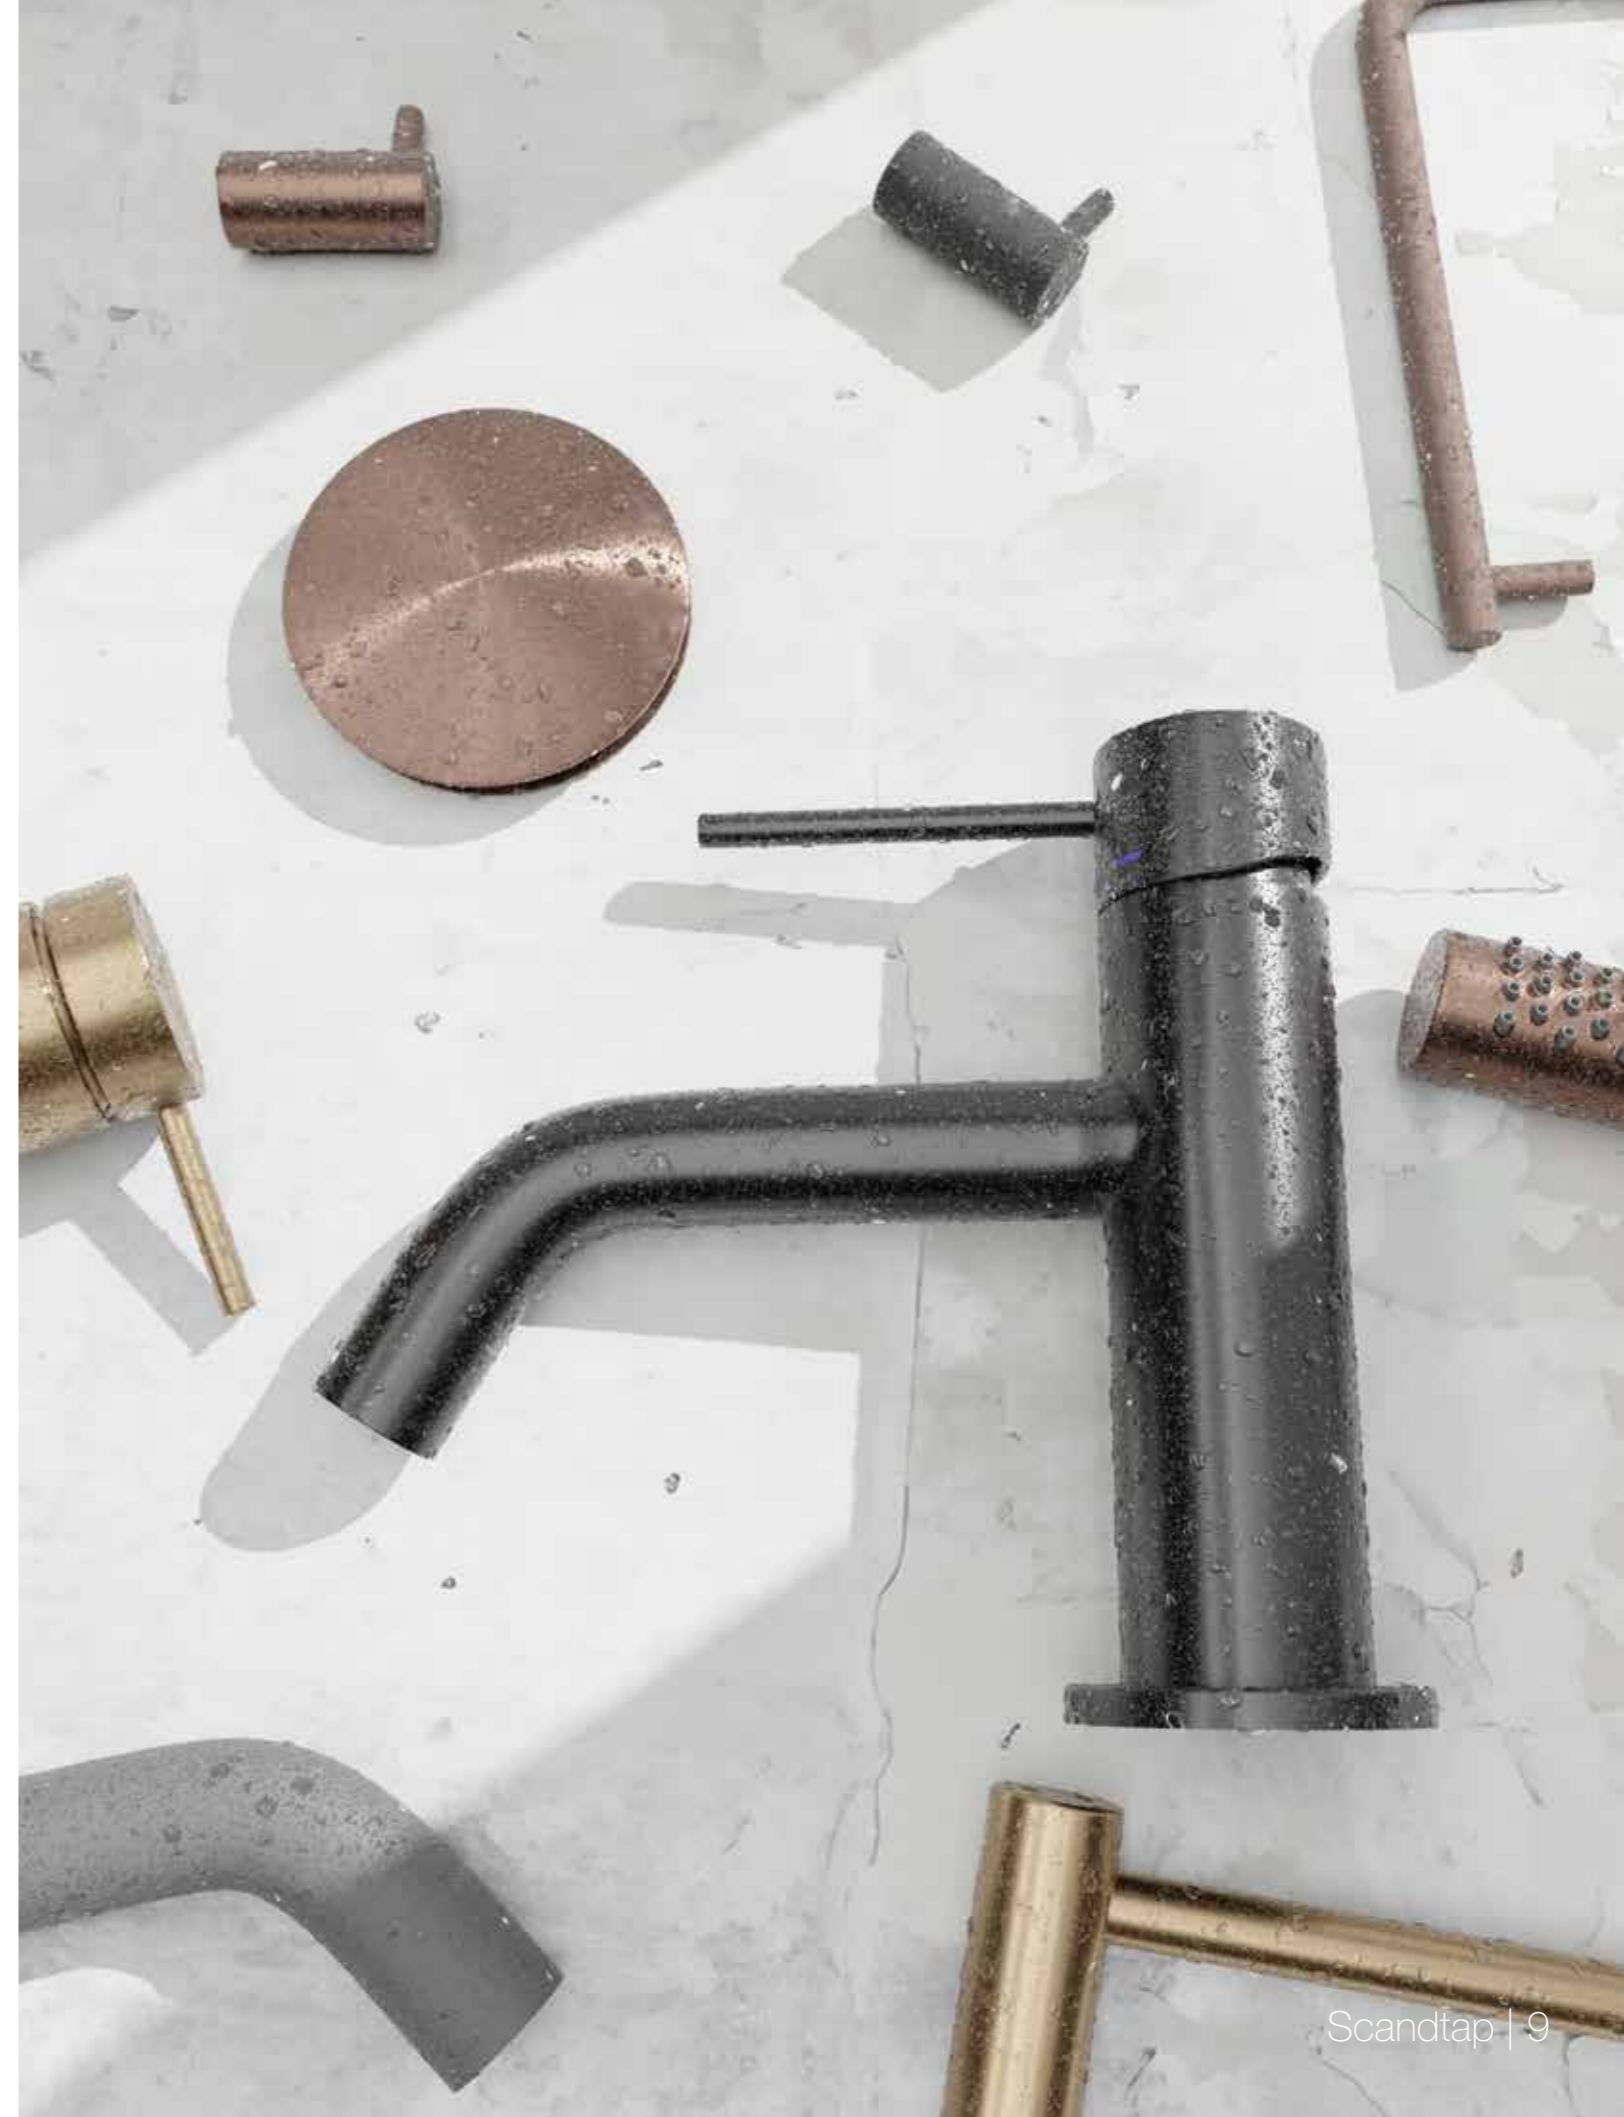

Our PVD colours

Our stainless steel range with PVD finishes includes the very popular colours Sand, Amber and Shadow. These are unique metal colours with a timeless, traditional look that suits any style, from exclusive and romantic to industrial. The colours can be used to complement kitchen and bathroom fittings, or as eye-catching features that set the tone and enhance the overall impression.

The range also includes the exclusive by Primy series, in the ultra-matt colours Rust, Scrap and Coal. These finishes have been developed for, and approved by, architects who specialize in interior design. They have been carefully coordinated to evoke raw industrial materials that are often found together and harmonize with each other.

The PVD process

The finish is created through evaporation and ionization under vacuum. The colour actually penetrates the metal instead of just providing a surface coating. This means that no clearcoat finish is needed, which could gradually become dull or flake off. The result is a superior scratch-resistant and durable surface, which preserves the colour and shine without any unwanted patina.

PVD is one of the most sustainable finishing methods available and allows the creation of exclusive colours. Its many advantages make this technology an obvious choice for colouring stainless steel.