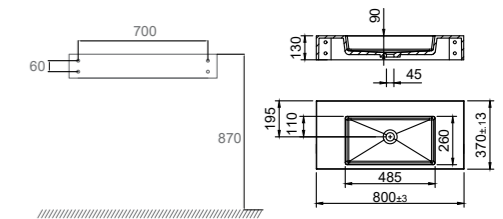

### Technical data

Dimensions: W800xD370xH130 mm

Weight: 17.5 kg

**Art. no**   **Price**  
46102   £ 929

More information at [scandtap.com](https://scandtap.com)