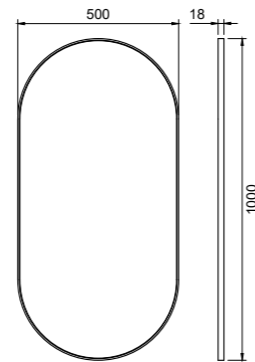

### Technical data

Mått: B500xH1000xD18 mm

Art. no	Price
46201	£ 649

More information at [scandtap.com](https://scandtap.com)