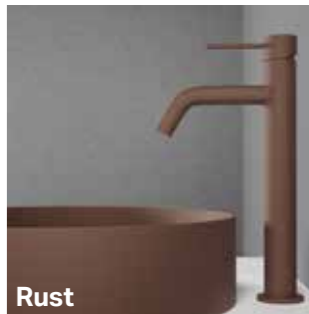

by Scandtap

Rust

Tasteful with a rustic industrial touch. Rust combines the soft matt surface of the Scandtap series with colour tones that are reminiscent of oxidised metal. Steel that has been exposed to weather and wind for years develops a patina that reflects its history. This was the inspiration behind the Rust concept. It combines nostalgia with an industrial look, creating opportunities for design in many different styles.

Scrap

Stylish industrial finish in a modern guise. The matt dark-grey finish creates a clean and contemporary look, while also evoking rougher surfaces such as cement and concrete. Scrap draws inspiration from turn-of-the-century industry and creates associations with a charm and mystery that can be linked to many objects from this era.