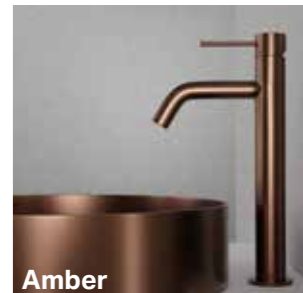

Amber

Sophisticated copper-coloured finish inspired by natural amber. Each piece of amber has its own unique surface and warm colour, like the stainless steel that has been gently hand-brushed to perfection. The result is fittings that combine colours inspired by nature with contemporary industrial design.