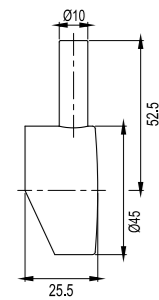

Short bar 5 mm

Short handle for kitchen faucet that allows less distance between faucet and wall. Minimum suitable distance between wall and center of the mixer hole: 42 mm. Fits mixers in the Steel Accent, Steel Accent Square, Steel Mood & Steel Equip series.

Colour	Art. no	Price
Original	32000	£ 29
Sand	32001	£ 39
Amber	32002	£ 39
Shadow	32003	£ 49
Rust	32004	£ 59
Scrap	32005	£ 59
Coal	32006	£ 59

More information at scandtap.com