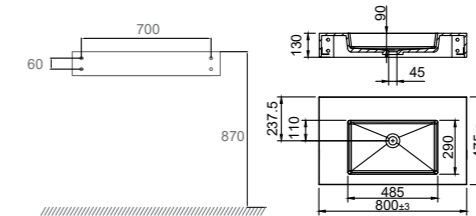

### Technical data

Dimensions: W800xD475xH130 mm

Weight: 18 kg

**Art. no**    **Price**  
46104    £ 1119

More information at [scandtap.com](https://scandtap.com)