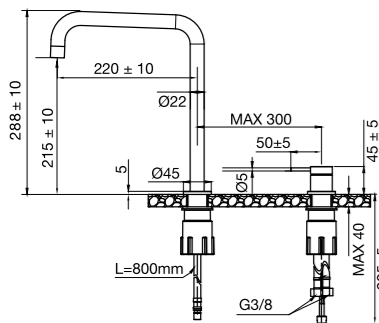

### Technical data

Spout hole diameter: 35 mm

Handle hole diameter: 35 mm

Recommended CC between the spout and handle: 100-300 mm

Rotation: 0°, 110° or 360°.

Connector: G 3/8.

More information at [scandtap.com](http://scandtap.com)