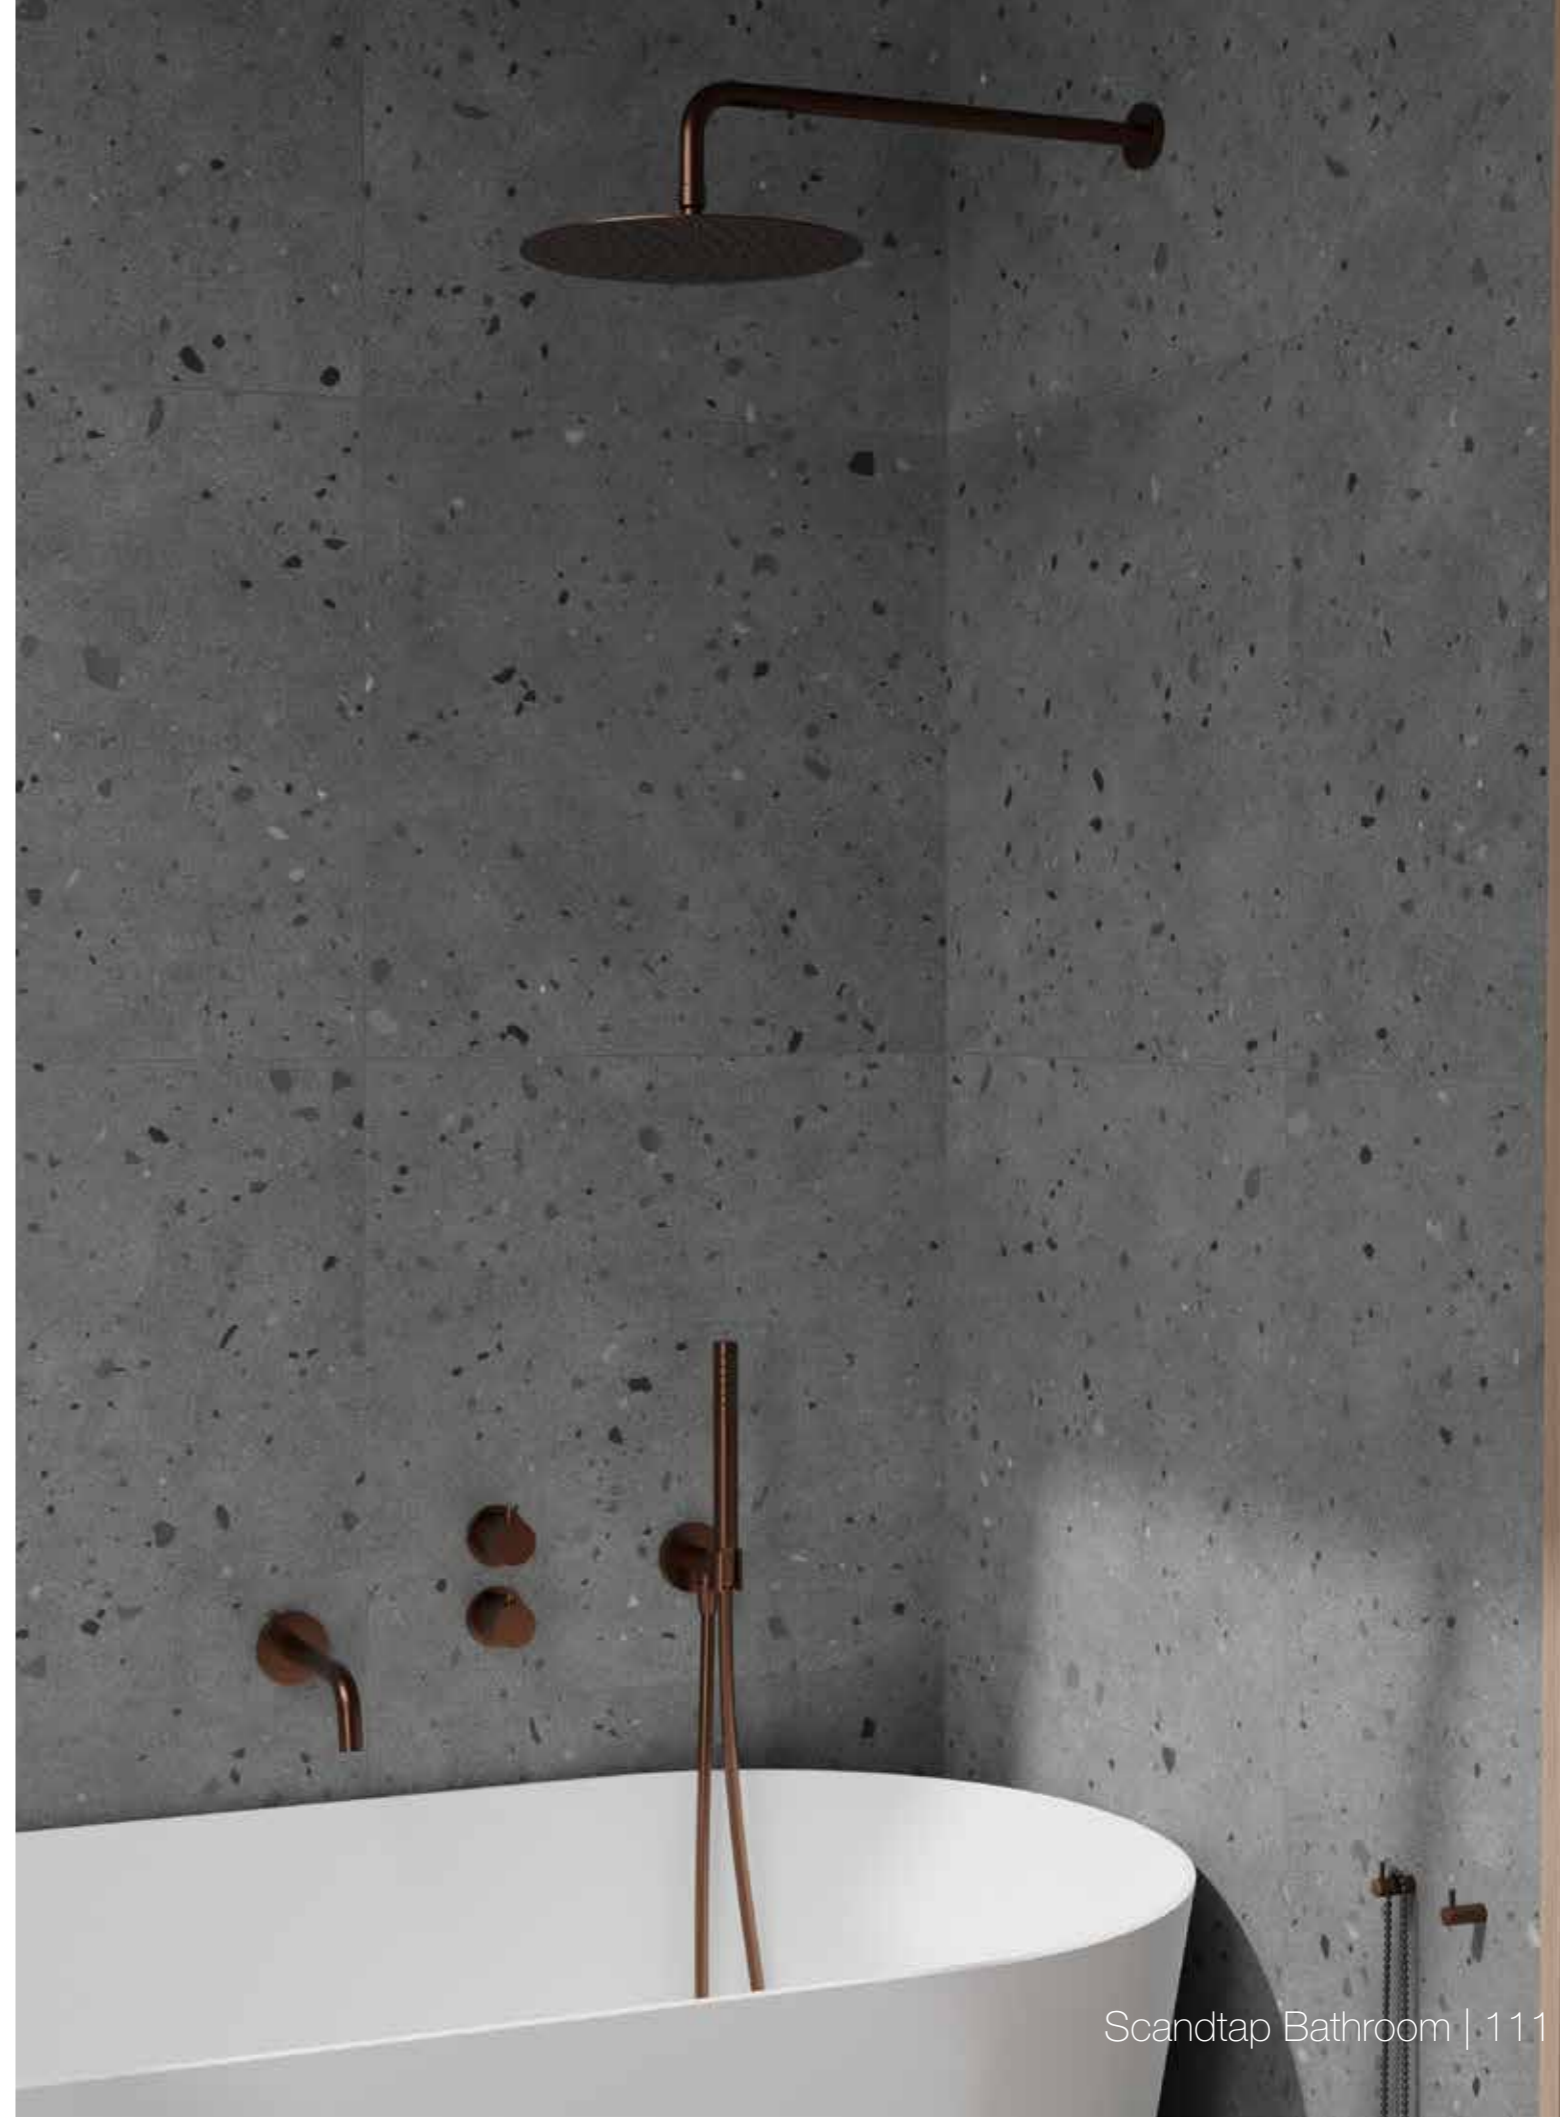

Ceiling shower head: Ø300 mm

Shower hose: 1.5 m

More information at [scandtap.com](https://scandtap.com)

Original

Sand

Classic

Amber

Rust