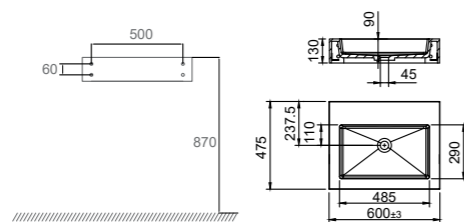

### Technical data

Dimensions: W600xD475xH130 mm

Weight: 17 kg

**Art. no**    **Price**  
46103    £ 1019

More information at [scandtap.com](https://scandtap.com)