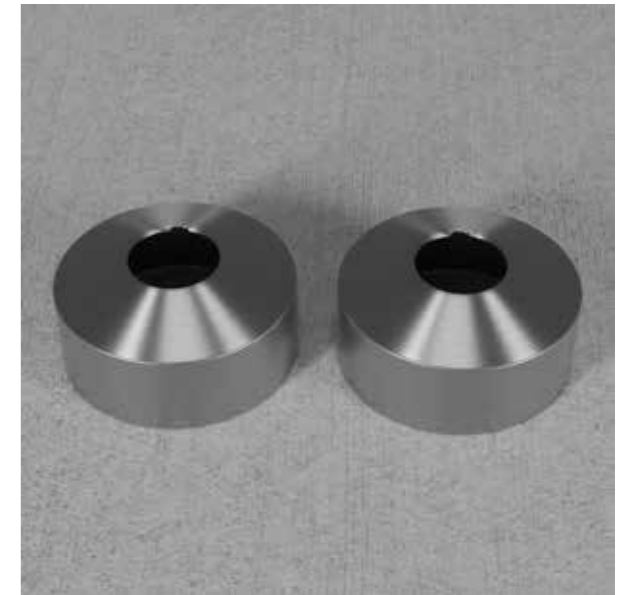

Pleasure Cover 33mm á 2pcs

An extra-large cover in stainless steel for the Steel Pleasure series, to replace the standard covers supplied with the mixers, and that can also be used to conceal visible pipework on the wall. 33 mm, 2 pcs.

Colour	Art. no	Price
Original	20810	£ 69
Sand	20816	£ 79
Amber	20817	£ 79
Shadow	20818	£ 89
Classic	20819	£ 79
Rust	20811	£ 99
Scrap	20812	£ 99
Coal	20813	£ 99

More information at scandtap.com