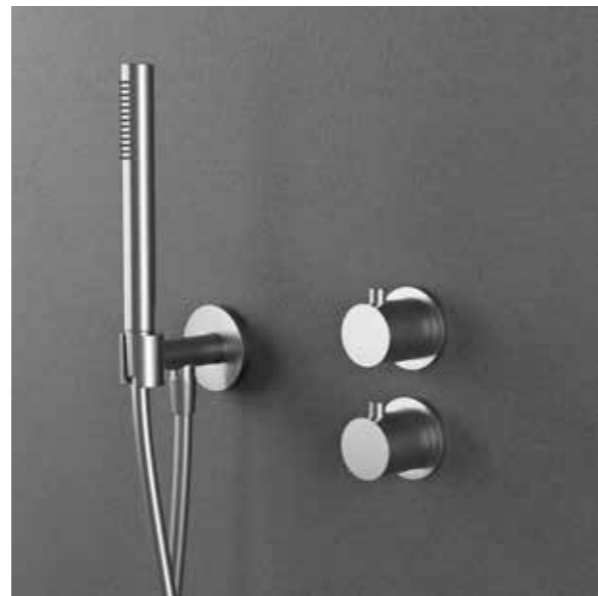

Harmonized mixer body and peripherals

Harmonized built-in mixer with hand shower holder, hand shower, shower hose and leak indicator cover.

Colour	Art. no	Price
Original	21150	£ 1239
Sand	21156	£ 1509
Amber	21157	£ 1509
Shadow	21158	£ 1619
Classic	21159	£ 1549
Rust	21151	£ 1729
Scrap	21152	£ 1729
Coal	21153	£ 1729

More information at scandtap.com

Harmonized wall pipe

Ceiling shower bracket compatible with wall-mounted built-in shower in the Harmonized series. Because the shower bracket is wall-mounted, you can decide the height of the shower. Also ideal for bathrooms with sloping ceiling.

Colour	Art. no	Price
Original	21140	£ 179
Sand	21146	£ 189
Amber	21147	£ 189
Shadow	21148	£ 199
Classic	21149	£ 189
Rust	21141	£ 219
Scrap	21142	£ 219
Coal	21143	£ 219

Technical data

Length: 460 mm (the ceiling shower bracket's ultimate length depends on the thickness of the plasterboard and/or other ceiling materials)

More information at scandtap.com