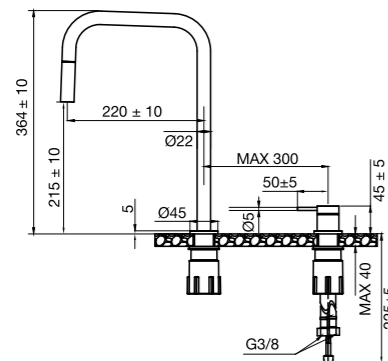

### Technical data

Spout hole diameter: 35 mm

Handle hole diameter: 35 mm

Recommended CC between the spout and handle: 100–300 mm

Rotation: 0°, 110° or 360°

Connector: G 3/8

More information at [scandtap.com](http://scandtap.com)