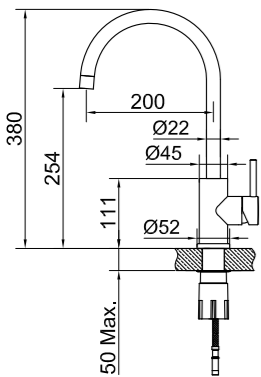

Technical data

Hole diameter: 35 mm
Rotation 360° or 0°

More information at scandtap.com