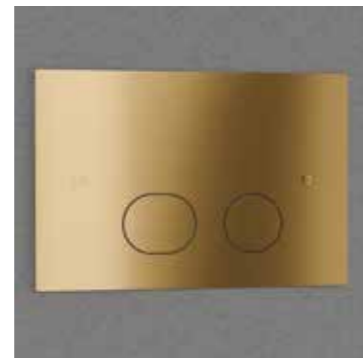

Sand

New! 2025

Steel Style T

Elegant, wall-mounted flush plate with two smooth-action buttons for half flush and full flush. The slimline plate in solid stainless steel adds a distinctive highlight. Matches the rest of the range in colour and design.

- Made of stainless steel
- Secured with the supplied screws, which have the same surface finish as the flush plate

Colour	Art. no	Price
Original	15070	£ 329
Sand	15071	£ 389
Amber	15072	£ 389
Shadow	15073	£ 419
Classic	15079	£ 409
Rust	15074	£ 429
Scrap	15075	£ 429
Coal	15076	£ 429

Technical data

CC: 160 mm
Dimensions: 220 x 150 x 3 mm
Full and half flush
Fits TECE WC frame
6/3 litre flush

More information at scandtap.com