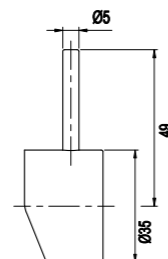

Clean Dispenser

Detergent dispenser in stainless steel to match mixer. Contemporary design with a Scandinavian twist. Careful attention to details includes convenient refilling above worktop and thrifty pump action.

Colour	Art. no	Price
Original	35000	£ 109
Sand	35001	£ 129
Amber	35002	£ 129
Shadow	35003	£ 169
Classic	35009	£ 149
Rust	35004	£ 179
Scrap	35005	£ 179
Coal	35006	£ 179