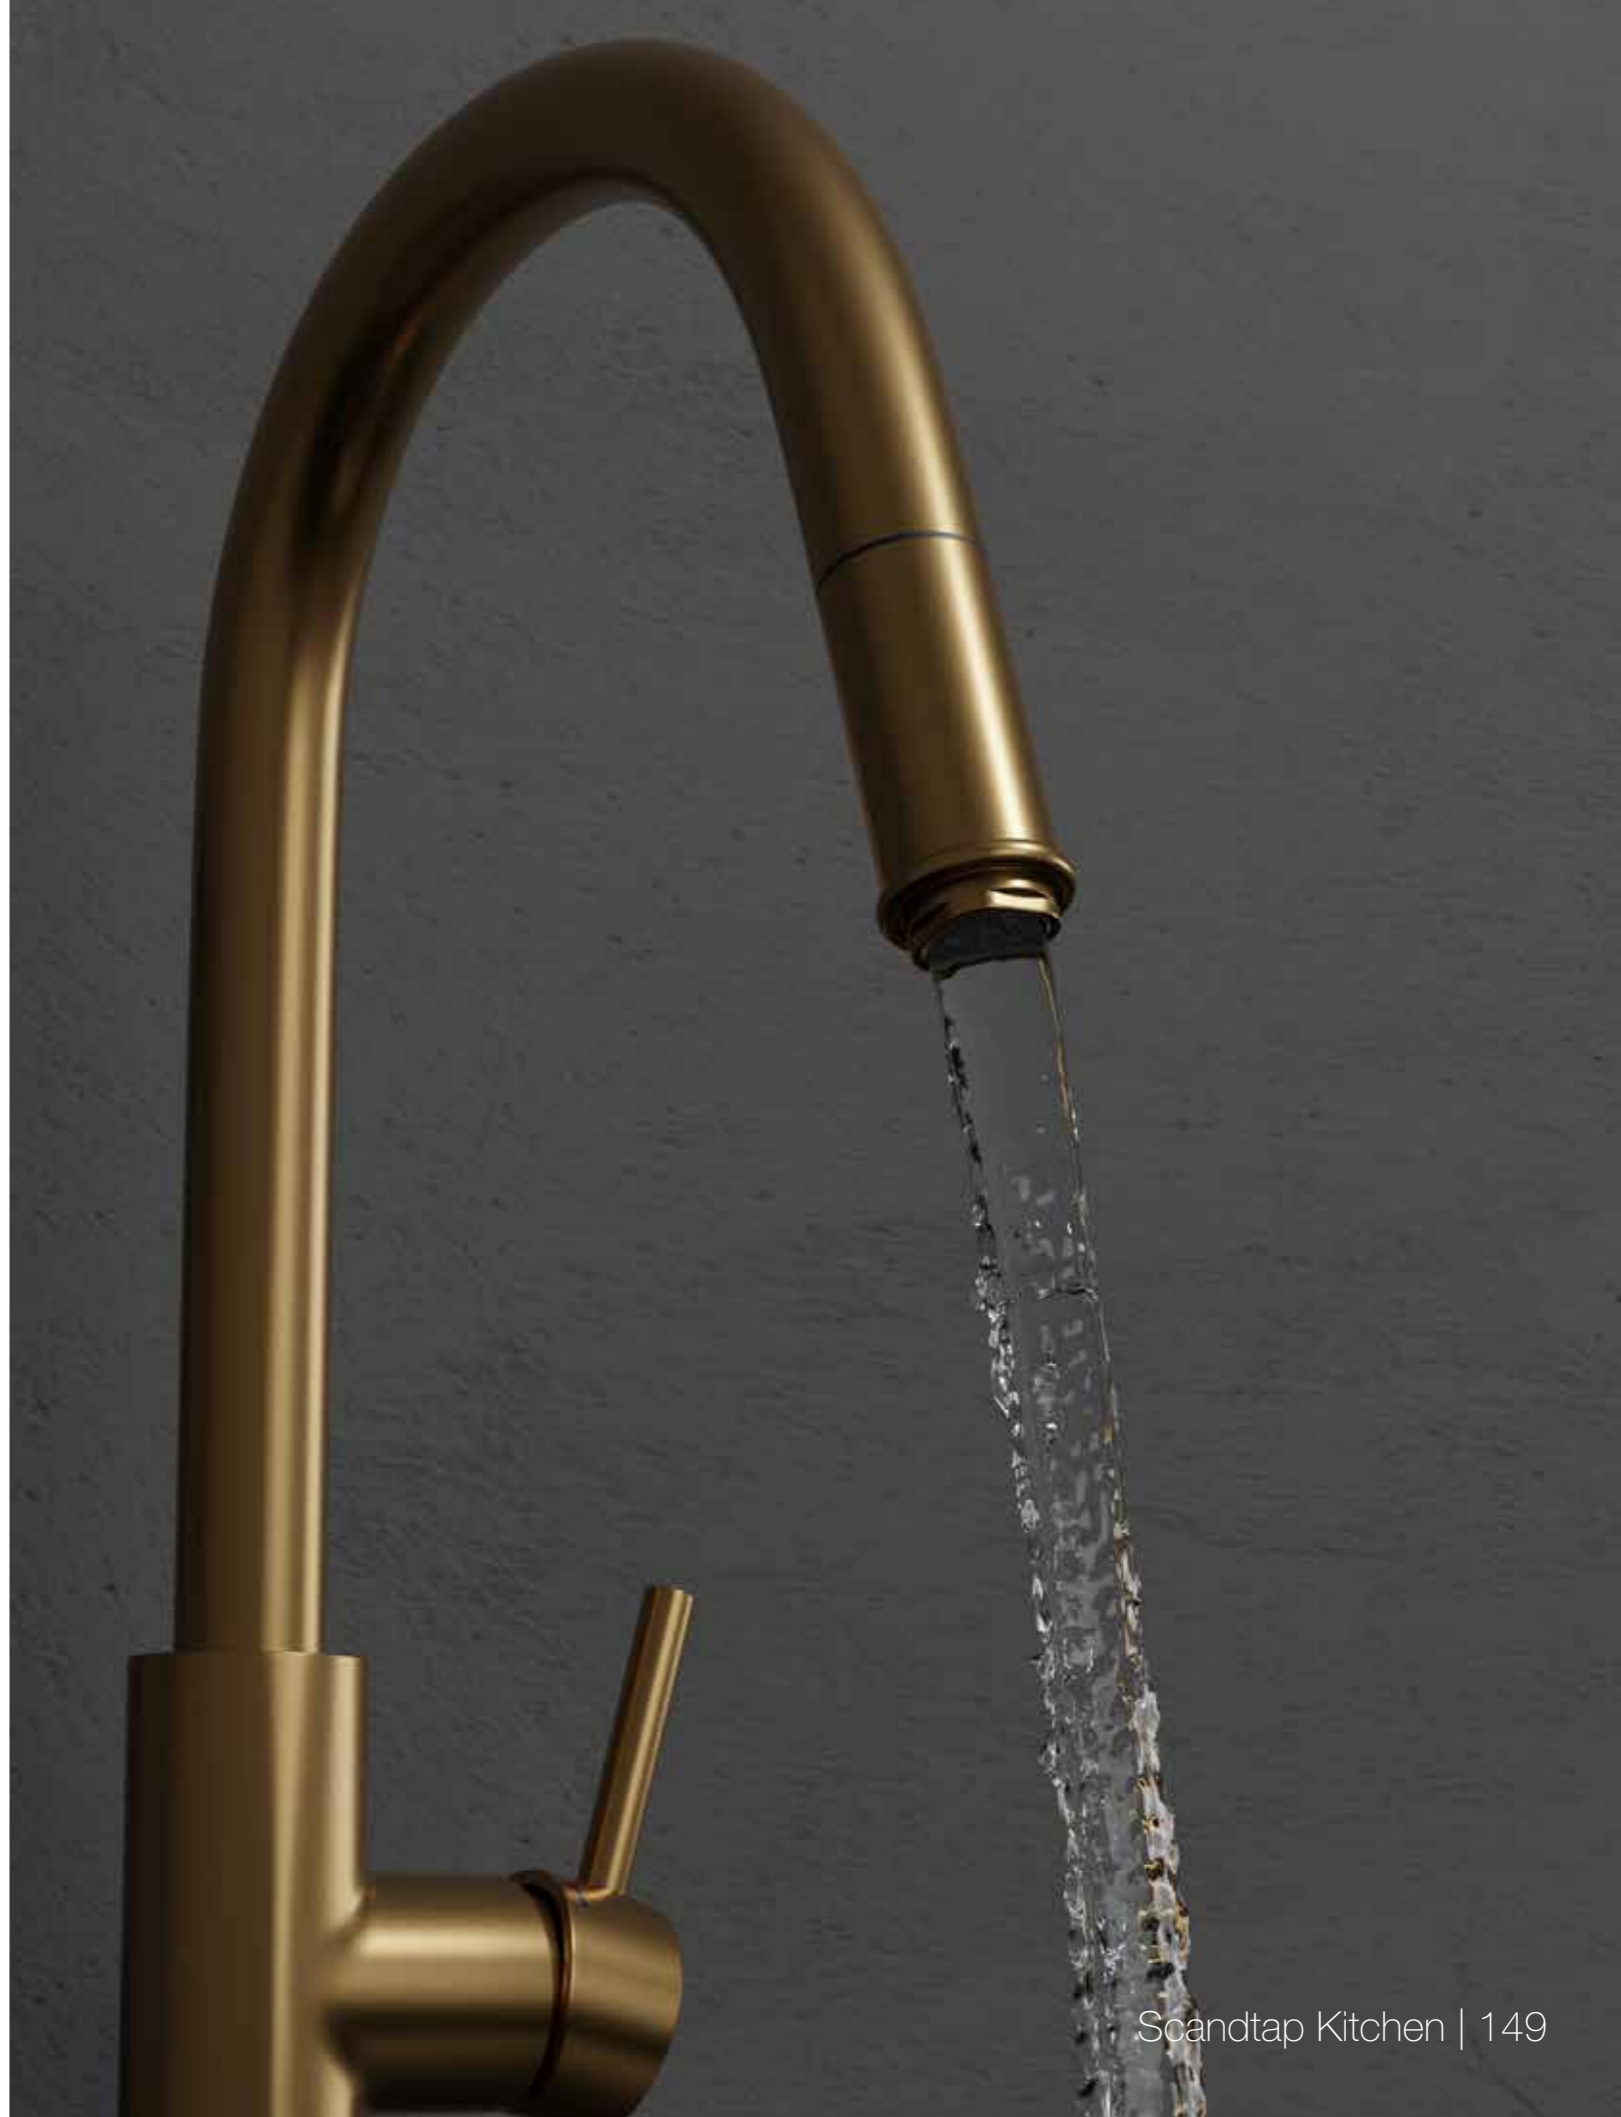

Steel Access

Kitchen mixer with a timeless design that fuses clean lines with soft edges. Pull-out spout makes cleaning easier.

- Made from stainless steel
- Pull-out spout
- Neoperl nozzle

Colour	Art. no	Price
Original	30040	£ 549
Sand	30041	£ 689
Amber	30042	£ 689
Shadow	30043	£ 739

Technical data

Hole diameter: 35 mm
Rotation 360°

More information at scandtap.com