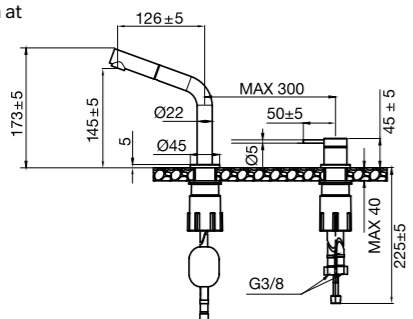

Technical data

Hole diameter spout: 35 mm
Hole diameter handle: 35 mm
Recommended CC between spout and handle: 100-300 mm
Rotation 0°, 110° or 360°
Water connection: G3/8"
Cold-Start function

More information at scandtap.com