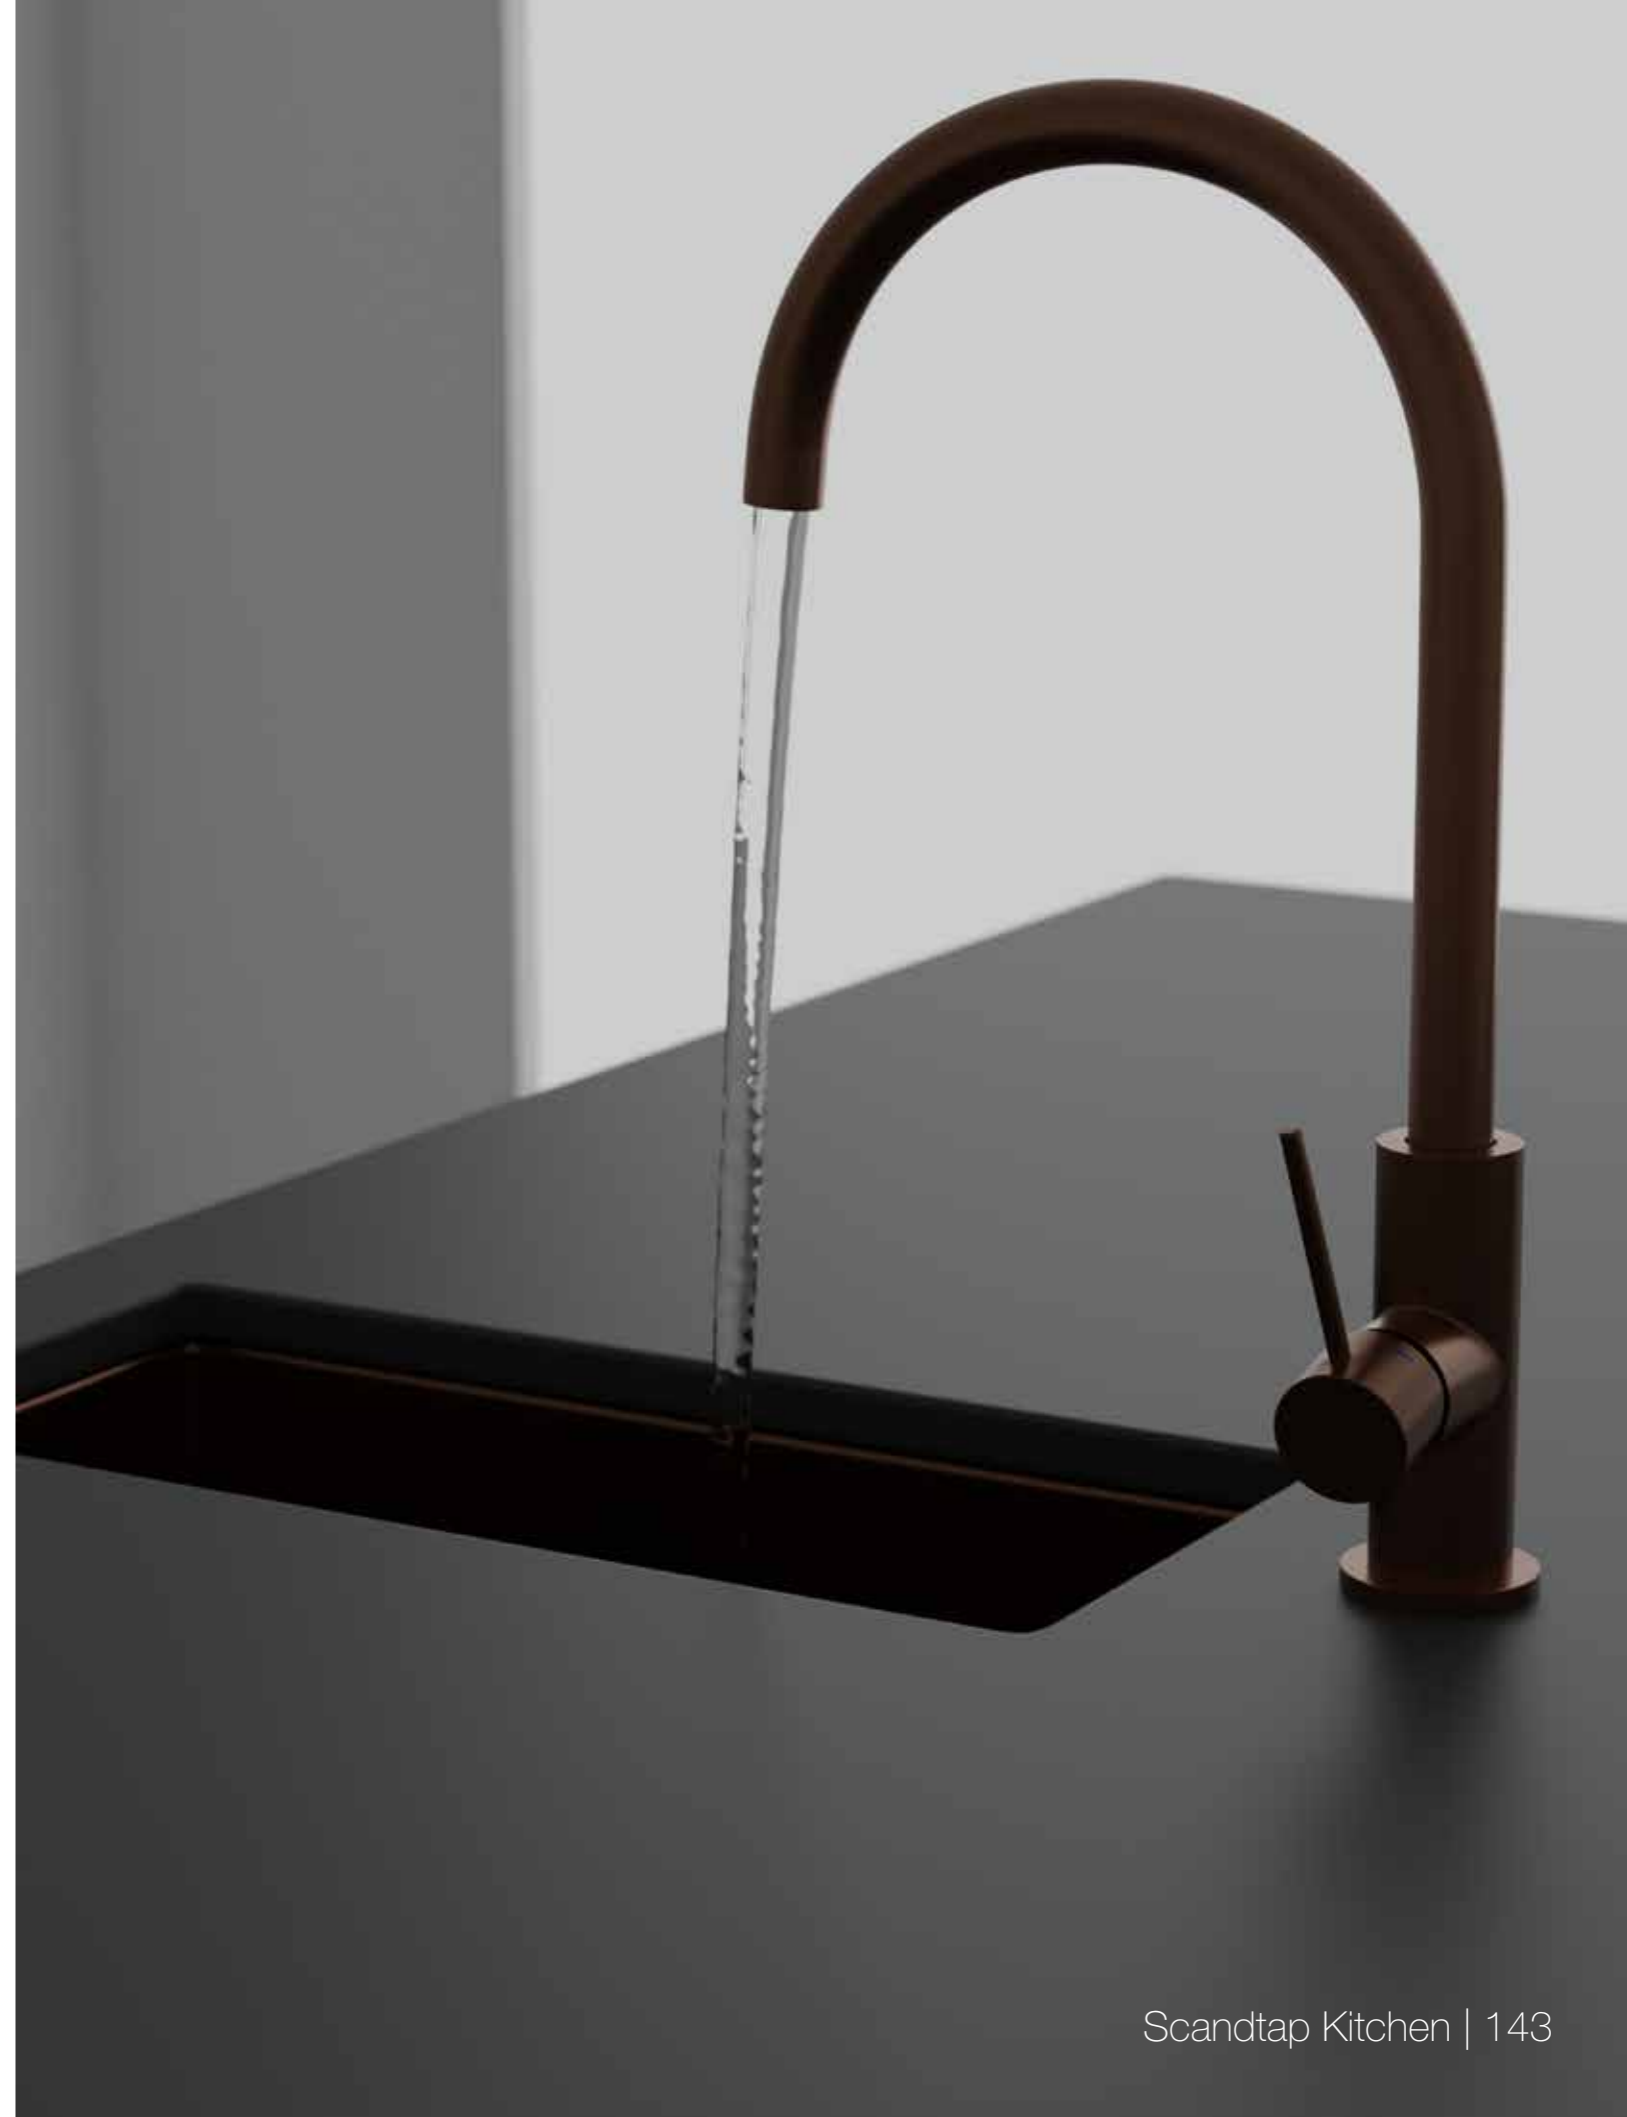

More information at
scandtap.com