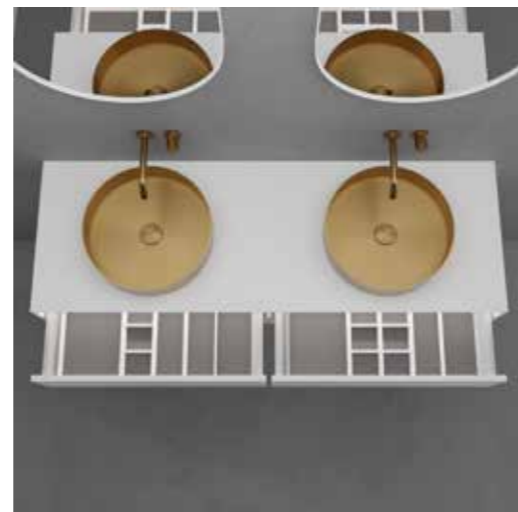

Technical data

W1400xD475xH200 mm

Weight: 56 kg

Art. no	Price
46254	£ 3029

More information at scandtap.com