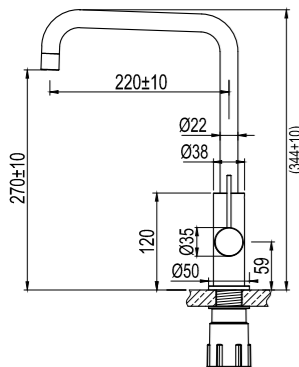

Mood

Mixer with a simple, minimalist look. A slimline mixer that combines soft shapes with straight lines.

- Made from stainless steel
- Can be locked in position so spout cannot be moved
- Neoperl nozzle

Colour	Art. no	Price
Original	30130	£ 349
Sand	30131	£ 429
Amber	30132	£ 429
Shadow	30133	£ 479
Rust	32130	£ 549
Scrap	32131	£ 549
Coal	32132	£ 549

Technical data
Hole diameter: 35 mm

More information at scandtap.com