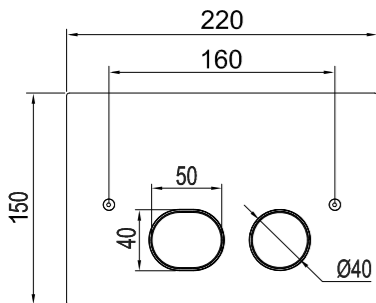

Technical data

CC: 160 mm
Dimensions: 220 x 150 x 3 mm
Full and half flush
Fits TECE WC frame
6/3 litre flush