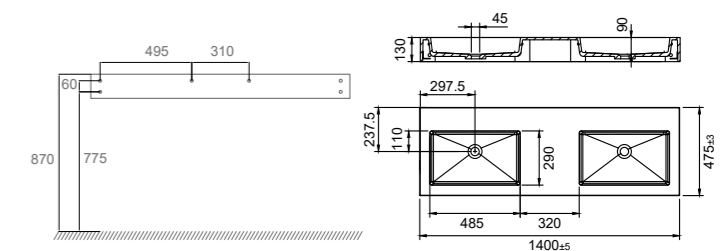

### Technical data

Dimensions: W1400xD475xH130 mm

Weight: 32 kg

**Art. no**   **Price**  
46105   £ 1629

More information at [scandtap.com](https://scandtap.com)

Original

Sand

Classic