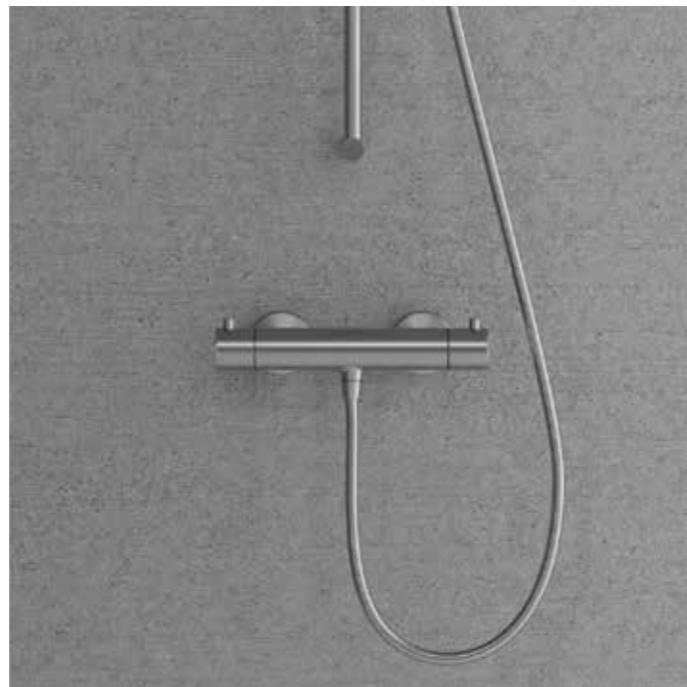

Technical data

CC 150

More information at scandtap.com