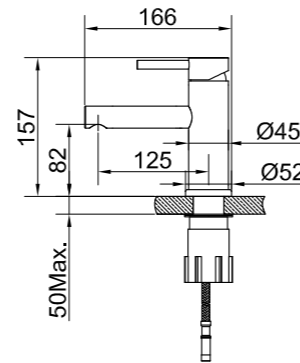

### Technical data

Hole diameter: 35 mm

More information at [scandtap.com](https://scandtap.com)