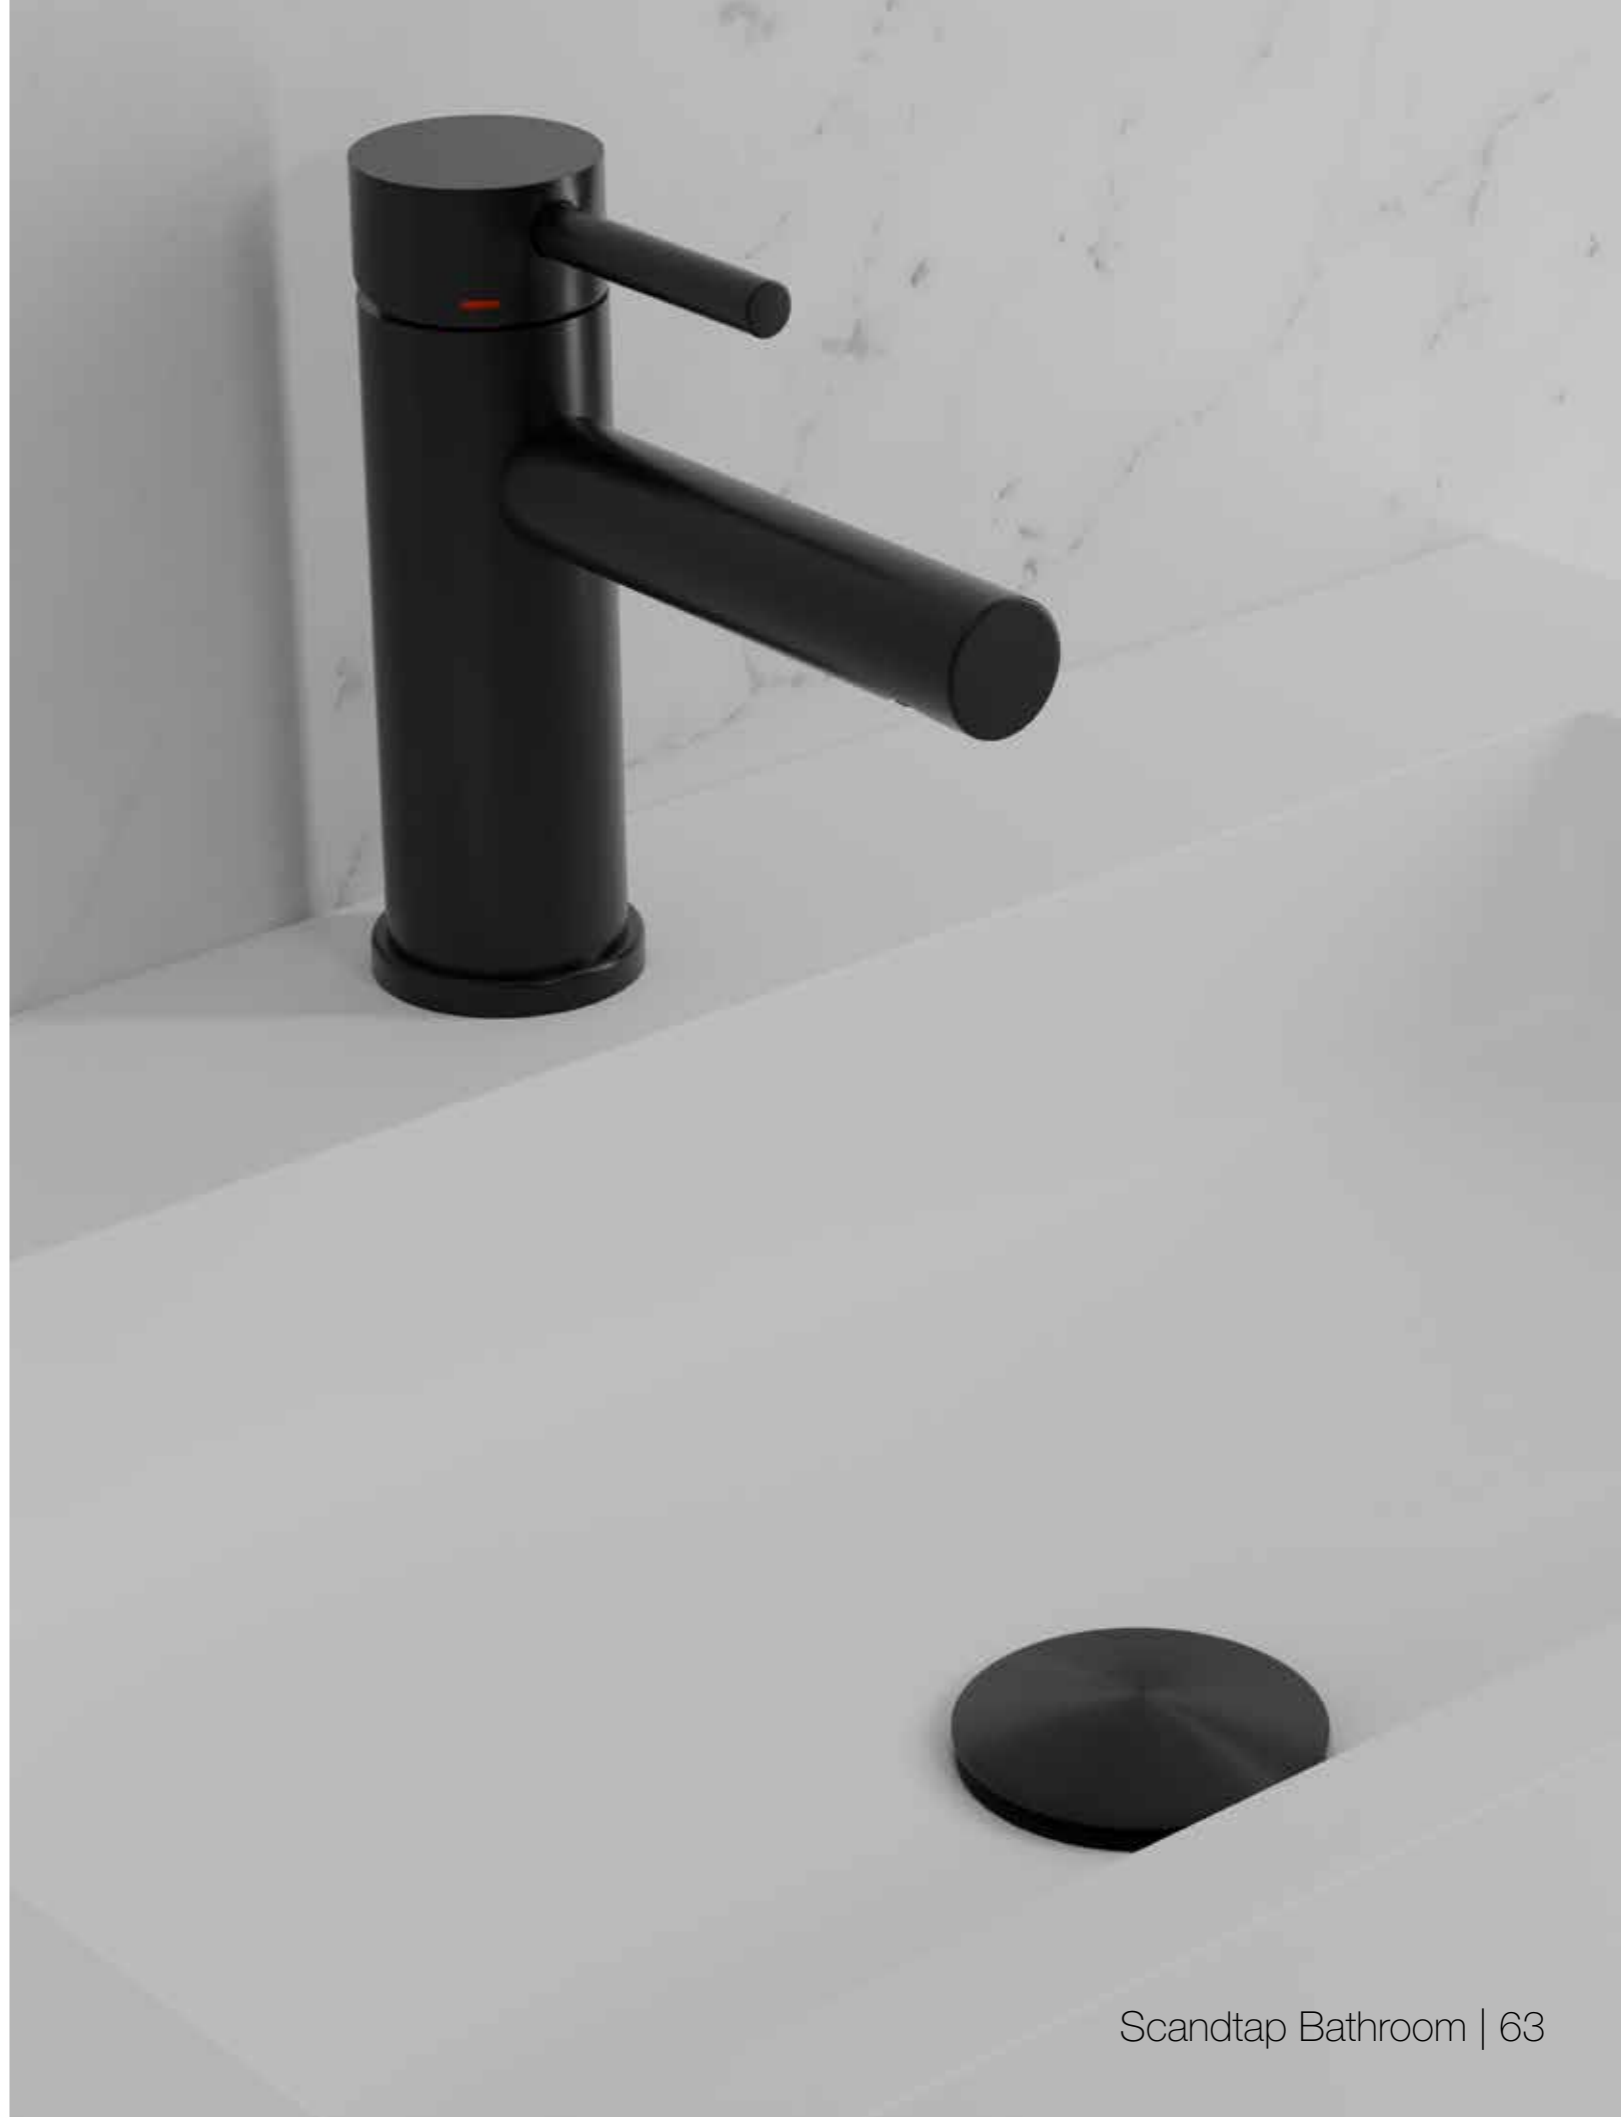

Steel Clear

A traditionally designed mixer with minimalist styling. Fitted with a directional nozzle that lets you angle the water stream where you choose.

- Made from stainless steel
- Directional Neoperl nozzle

Colour	Art. no	Price
Original	10020	£ 309
Shadow	10028	£ 399

Technical data

Hole diameter: 35 mm

More information at scandtap.com

Two-hole mixer accessories

New!

90°-kit

Stainless steel installation kit with shorter connection pipe and 90° angle. For easier installation of Harmonized B2, Harmonized K2 and Harmonized K2 Square. For use where there is limited space under the worktop, due to smaller furniture with high drawers, for example. Reduces the distance from the bottom of the mixer to the lowest point of the connection pipe to 90 mm. Not suitable for models with a pull-out nozzle.

Art. no	Price
80042	£ 49

More information at scandtap.com