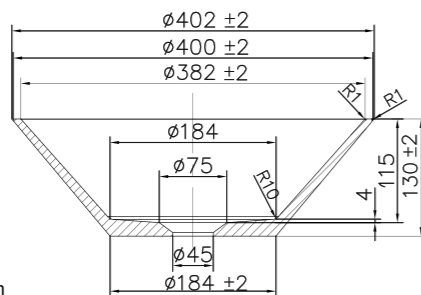

Technical data

Diameter: 402 mm
Height: 130 mm

Art. no   **Price**
46003   £ 599

More information at scandtap.com

Solid R4

Inset basin in elegant matt white Solid Surface. Round bowl in a minimalist design. Each basin is hand-made and has its own unique character. Waste can be purchased separately.

- Made from Solid Surface

Technical data

Diameter: 380 mm
Height: 50 mm from counter top

Art. no   **Price**
46004   £ 599