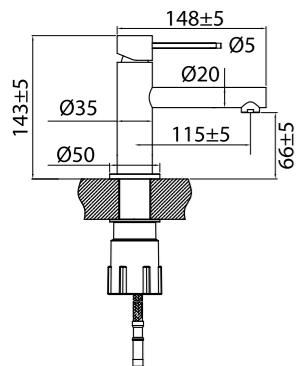

Technical data

Hole diameter: 35 mm

More information at scandtap.com