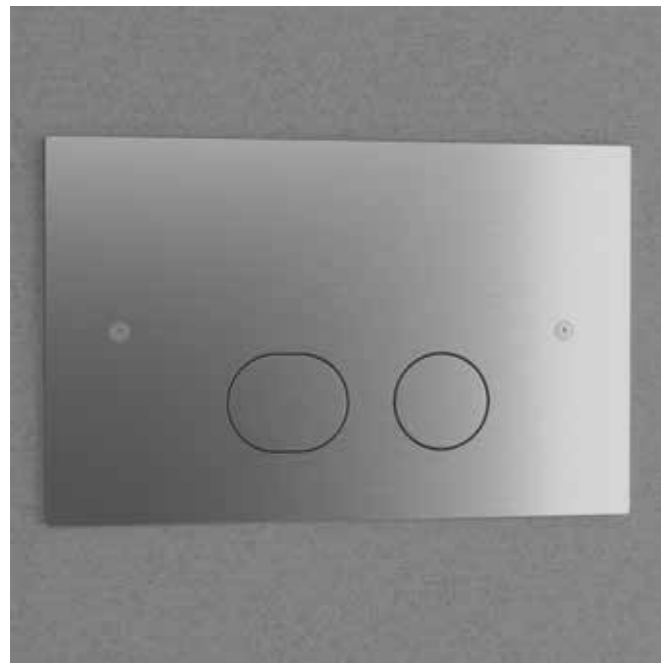

Original

Steel Style

Elegant, wall-mounted flush plate with two smooth-action buttons for half flush and full flush. The slimline plate in solid stainless steel adds a distinctive highlight. Matches the rest of the range in colour and design.

- Made of stainless steel
- Secured with the supplied screws, which have the same surface finish as the flush plate

Colour	Art. no	Price
Original	15060	£ 329
Sand	15061	£ 389
Amber	15062	£ 389
Shadow	15063	£ 419
Classic	15069	£ 409
Rust	15064	£ 429
Scrap	15065	£ 429
Coal	15066	£ 429

Technical data

CC: 190 mm
Dimensions: 250 x 160 x 3 mm
Full and half flush
Fits Geberit Duofix Sigma H112 WC frame
6/3 litre flush