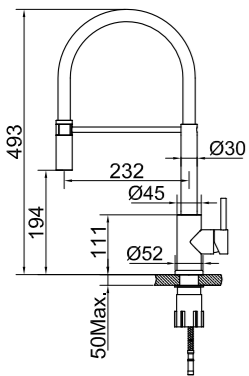

### Technical data

Hole diameter: 35 mm  
Rotation 360°

More information at [scandtap.com](https://scandtap.com)

Original