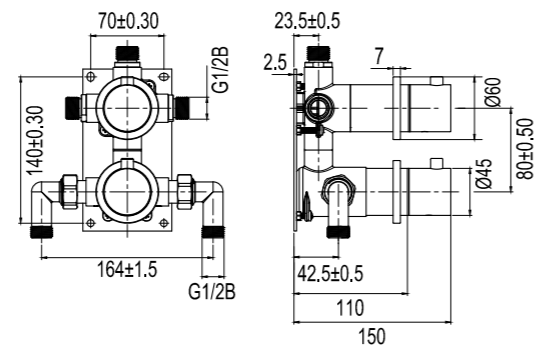

Coal

More information at
scandtap.com