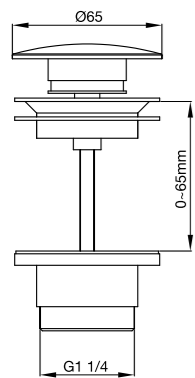

Technical data

Adjustable:: 0-70 mm
Cover cap: Ø 63 mm