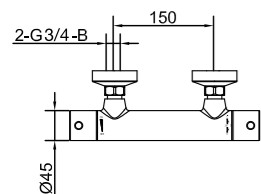

Technical data

CC 150

More information at scandtap.com