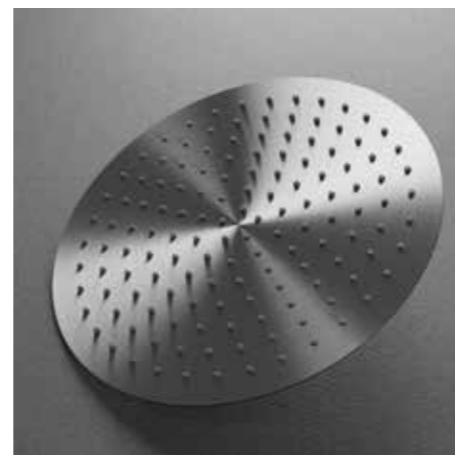

## Shower head Pleasure

The round, tiltable shower head delivers a generous, gently enveloping spray for a luxurious shower. Suitable for Pleasure & Harmonized. Diameter: 250 mm.

Colour	Art. no	Price
Original	02010	£ 249
Sand	02016	£ 389
Amber	02017	£ 389
Shadow	02018	£ 439
Classic	02011	£ 419
Rust	02025-RU	£ 459
Scrap	02025-SC	£ 459
Coal	02025-CO	£ 459