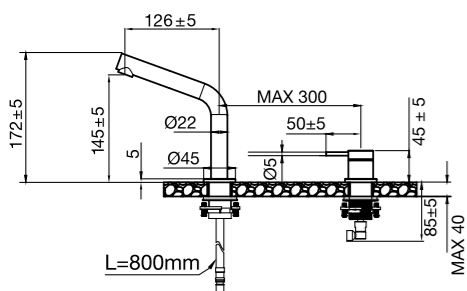

New!
Harmonized B2

Basin mixer with separate spout and lever. Elegant and minimalist design, with practical realisation. Works excellently with recessed washbasins and integrated installation for extra hand space. The distance and angle between the handle and spout can be adjusted to your personal preferences and needs.

- The handle can be mounted to the right or left of the spout.
- The spout rotation range is adjustable, making cleaning the basin easier. The spout can also be locked at 0°.
- Made of stainless steel.
- Neoperl nozzle.

Colour	Art. no	Price
Original	10260	£ 479
Sand	10266	£ 599
Amber	10267	£ 599
Shadow	10268	£ 669
Classic	10269	£ 629

Technical data
Hole diameter spout: 35 mm
Hole diameter handle: 35 mm
Recommended CC between spout and handle: 100-300 mm
Rotation 0°, 110° or 360°
Water connection: G3/8"
Cold-Start function
NOTE! Distance between the bottom of the mixer and the lowest point of the connector pipe: 90 mm.

More information at scandtap.com