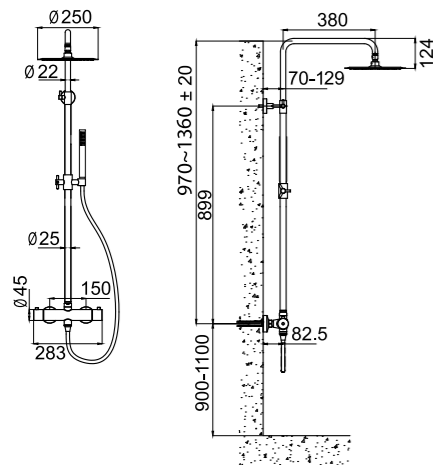

Pleasure 2

Shower set with modern, minimalist design. The ultra-sleek shower head can be tilted and delivers a generous, gently enveloping spray for a luxurious shower.

- Dual functions: ceiling shower and hand shower
- Made from stainless steel
- Anti-limescale feature allows easy cleaning of the hand shower and shower head if water is rich in lime
- Telescopic shower rail permits adjustment of shower head height
- Robust, adjustable hand shower mounting
- Anti-kink hose
- Reliable Vernet thermostat is also resistant to lime-rich water and is designed to quickly react to pressure and temperature changes in the water flow, providing a consistent water temperature
- Covers supplied for concealed wall mounting

Colour	Art. no	Price
Original	20010	£ 1069
Sand	20016	£ 1659
Amber	20017	£ 1659
Shadow	20018	£ 1849
Classic	20019	£ 1849
Rust	20011	£ 2139
Scrap	20012	£ 2139
Coal	20013	£ 2139

Technical data

CC 150
Adjustable shower rail: 970-1360 mm
Adjustable upper mounting: CC 70-129 mm from wall
Shower hose: 1,5 m
Shower head: Ø250 mm

Original