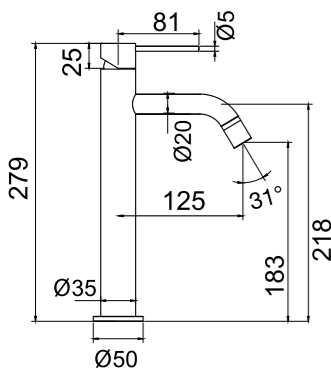

Technical data

Hole diameter: 35 mm

Sand