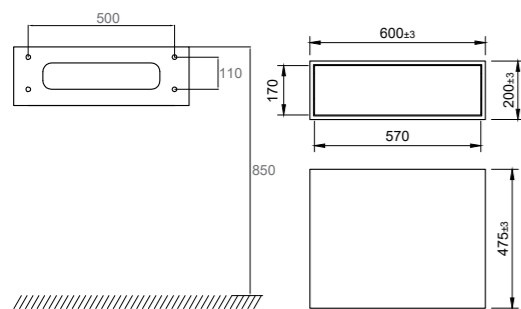

### Technical data

Dimensions: W600xD475xH200 mm

Weight: 28 kg

Art. no	Price
46251	£ 1849

More information at [scandtap.com](https://scandtap.com)