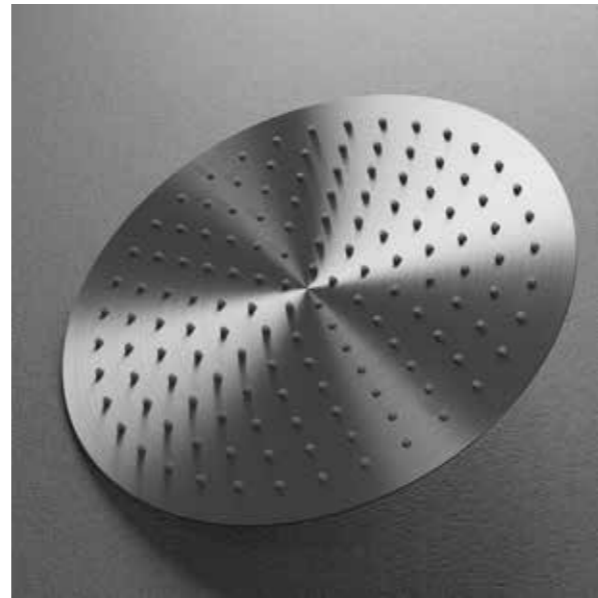

Harmonized head shower

Round, wide, tiltable ceiling shower head, Ø300 mm. The ceiling shower head aerates the water for an extra comfortable water jet. Compatible with ceiling and wall brackets in the Harmonized and Pleasure series.

Colour	Art. no	Price
Original	21100	£ 289
Sand	21106	£ 409
Amber	21107	£ 409
Shadow	21108	£ 459
Classic	21109	£ 439
Rust	21101	£ 509
Scrap	21102	£ 509
Coal	21103	£ 509

More information at scandtap.com

Harmonized long pipe

Long ceiling shower bracket compatible with ceiling-mounted built-in shower in the Harmonized series. Ideal for bathrooms with high ceiling height.

Colour	Art. no	Price
Original	21130	£ 179
Sand	21136	£ 189
Amber	21137	£ 189
Shadow	21138	£ 199
Classic	21139	£ 189
Rust	21131	£ 219
Scrap	21132	£ 219
Coal	21133	£ 219

Technical data

Length: 200 mm (the ceiling shower bracket's ultimate length depends on the thickness of the plasterboard and/or other ceiling materials)

More information at scandtap.com