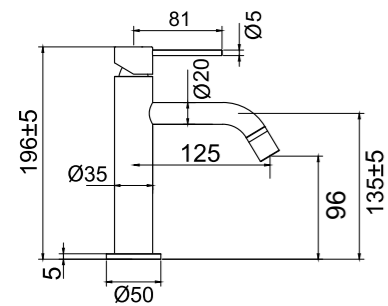

Technical data

Hole diameter: 35 mm

Sand