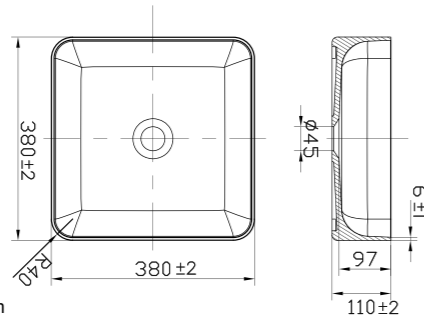

### Technical data

Diameter: 402 mm  
Height: 130 mm

**Art. no**   **Price**  
46003   £ 599

More information at [scandtap.com](https://scandtap.com)

### Technical data

Diameter: 380 mm  
Height: 50 mm from counter top

**Art. no**   **Price**  
46004   £ 599

More information at [scandtap.com](https://scandtap.com)

### Technical data

Width: 380 mm  
Depth: 380 mm  
Height: 110 mm

**Art. no**   **Price**  
46051   £ 599

More information at [scandtap.com](https://scandtap.com)