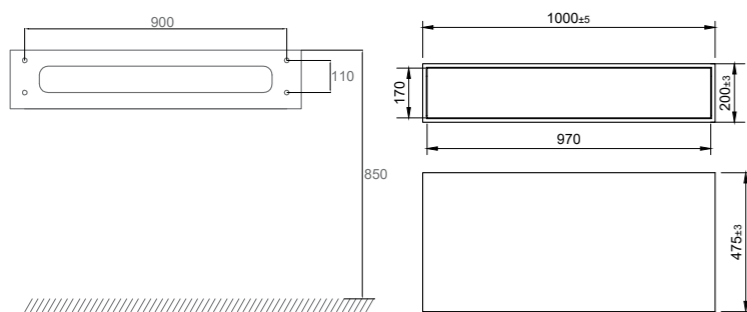

Technical data

W1000xD475xH200 mm

Weight: 39 kg

Art. no	Price
46253	£ 2199

More information at scandtap.com