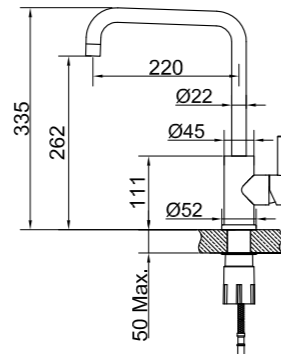

Square

Contemporary kitchen mixer with an elegant and simple design. A mixer with clean lines and a stark minimalist look.

- Made from stainless steel
- Neoperl nozzle

Colour	Art. no	Price
Original	30010	£ 329

Technical data

Hole diameter: 35 mm
Rotation 360°

More information at scandtap.com