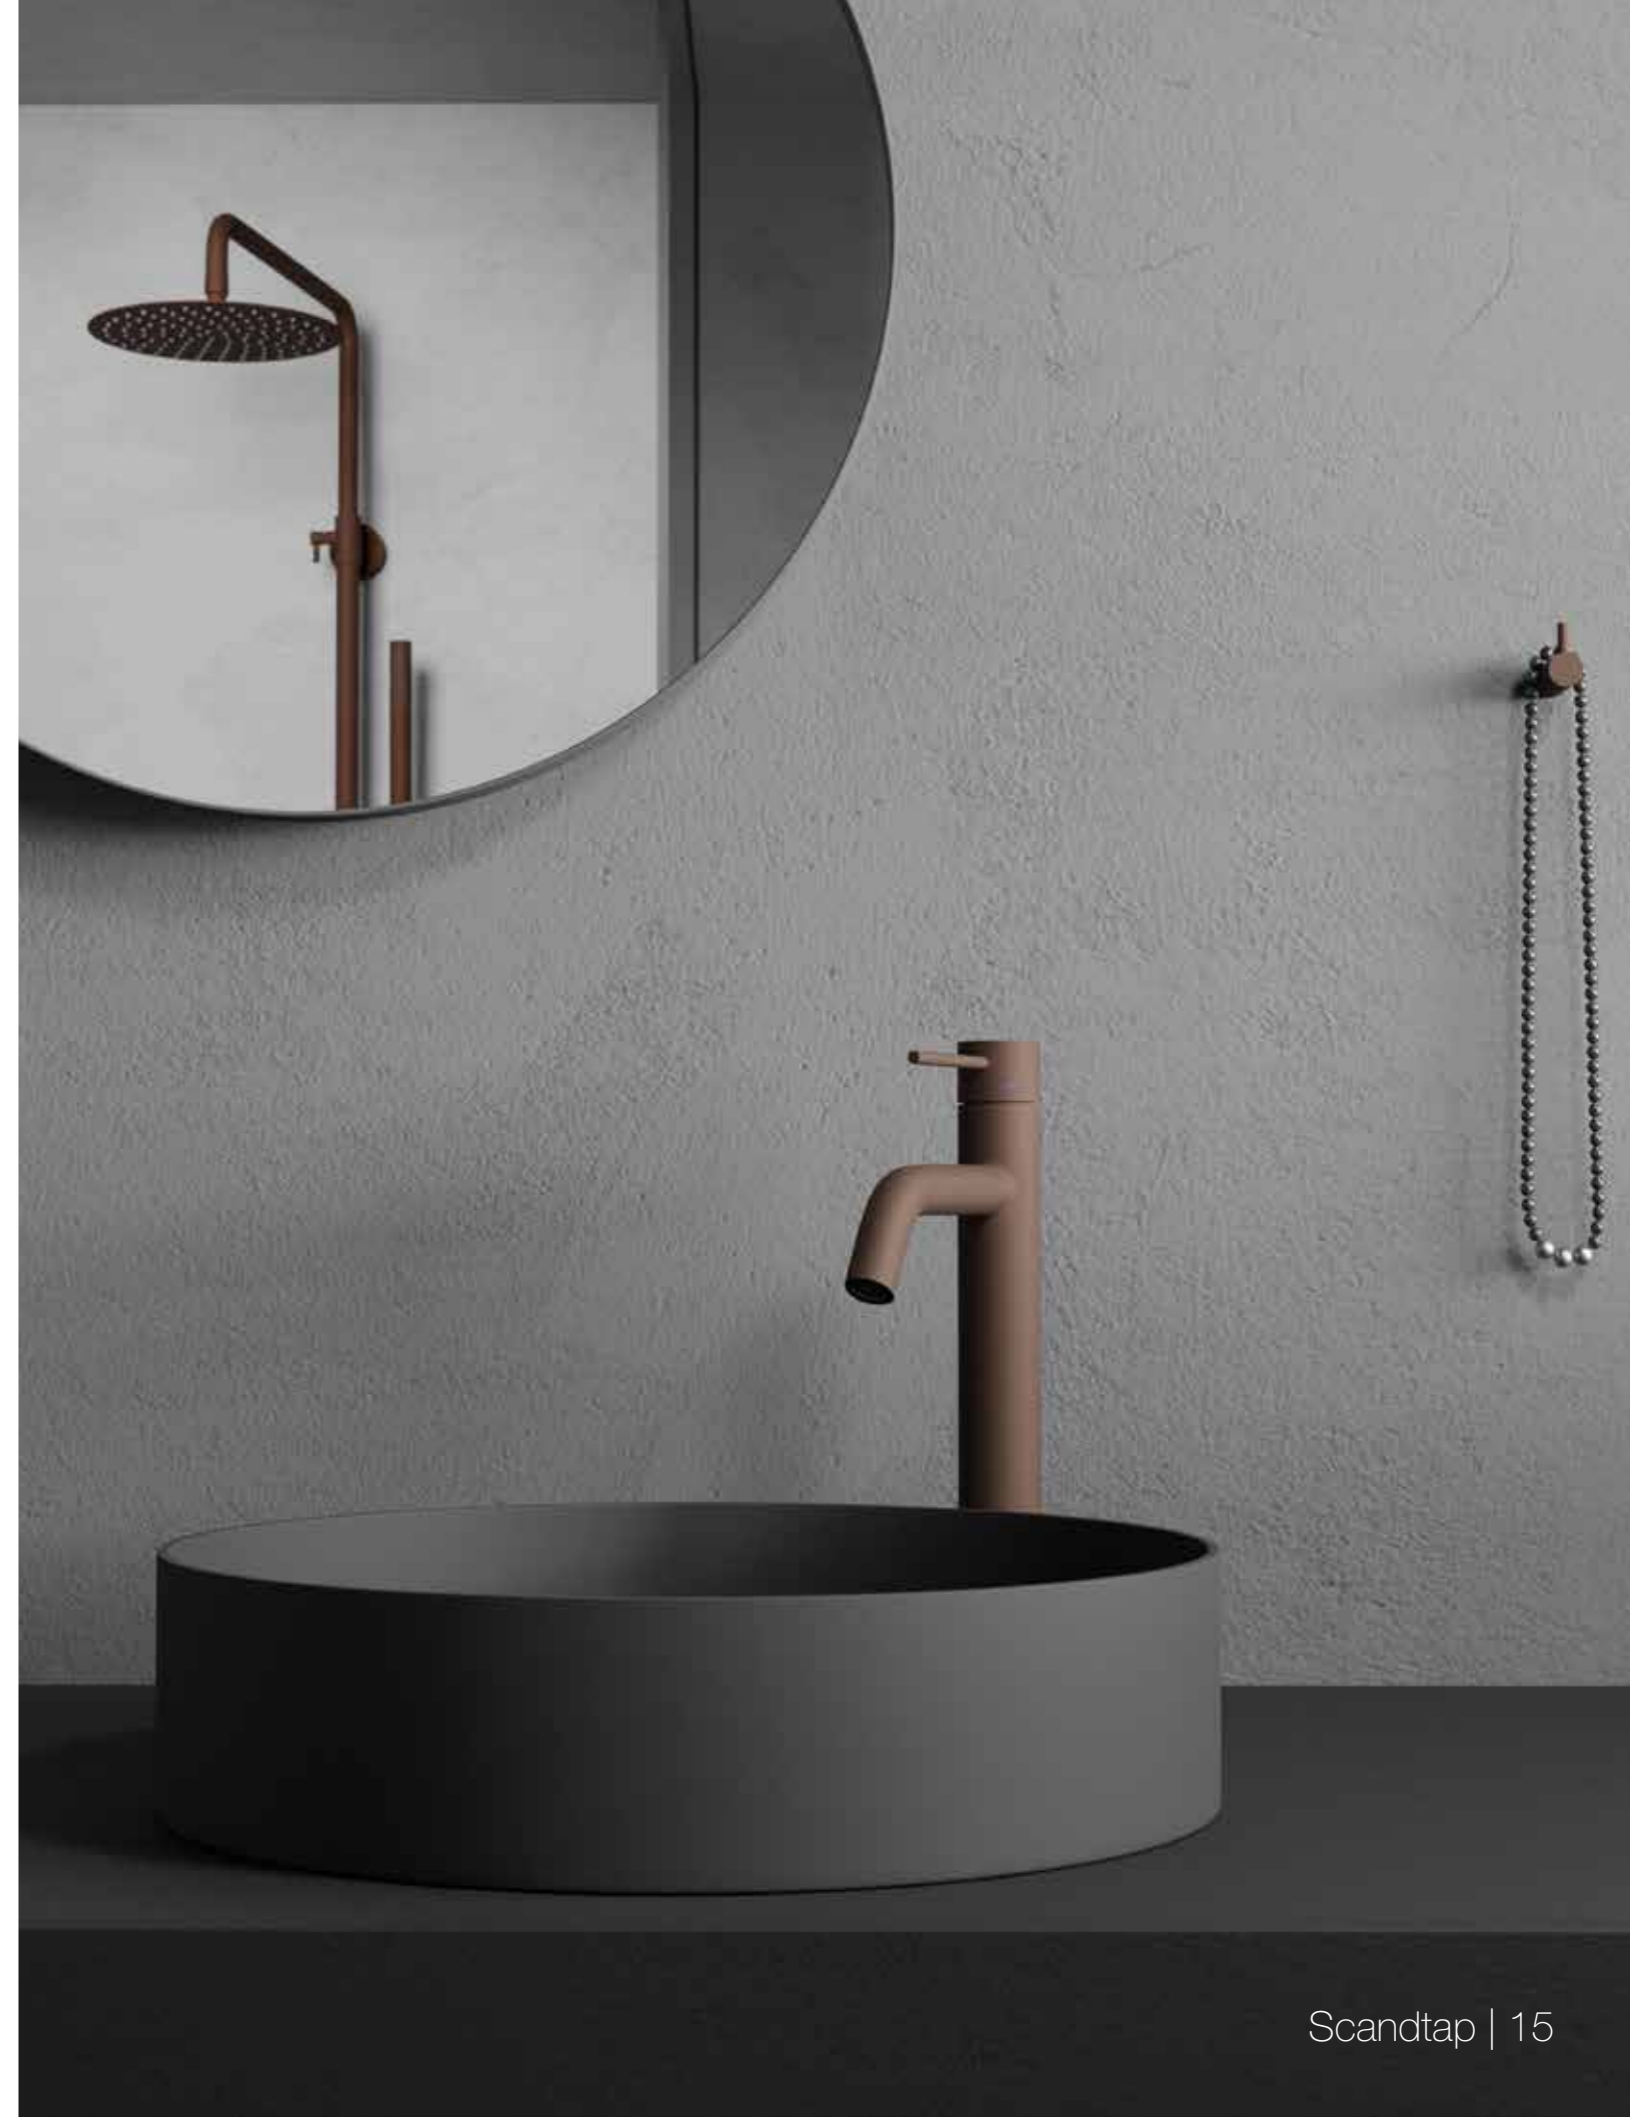

by Scandtap

by Scandtap combines premium materials and designs in stainless steel with specially selected ultra-matt PVD finishes. These finishes have been developed for, and approved by, architects who specialise in interior design. Ideal for the modern industrial interior. by Scandtap – The Architect's Choice.

Personalise with by Scandtap

One of the key goals of by Scandtap is to give interior designers the greatest possible freedom to design beautiful, unique, and individual environments. Achieving this requires exceptional versatility. by Scandtap colours are carefully coordinated to evoke raw industrial materials that are often found close together. Wherever you find one of these colours, you often find the other two as well. The best design often arises from observing and reinterpreting what many take for granted. So it feels completely natural to combine these colours in the same interior environment.