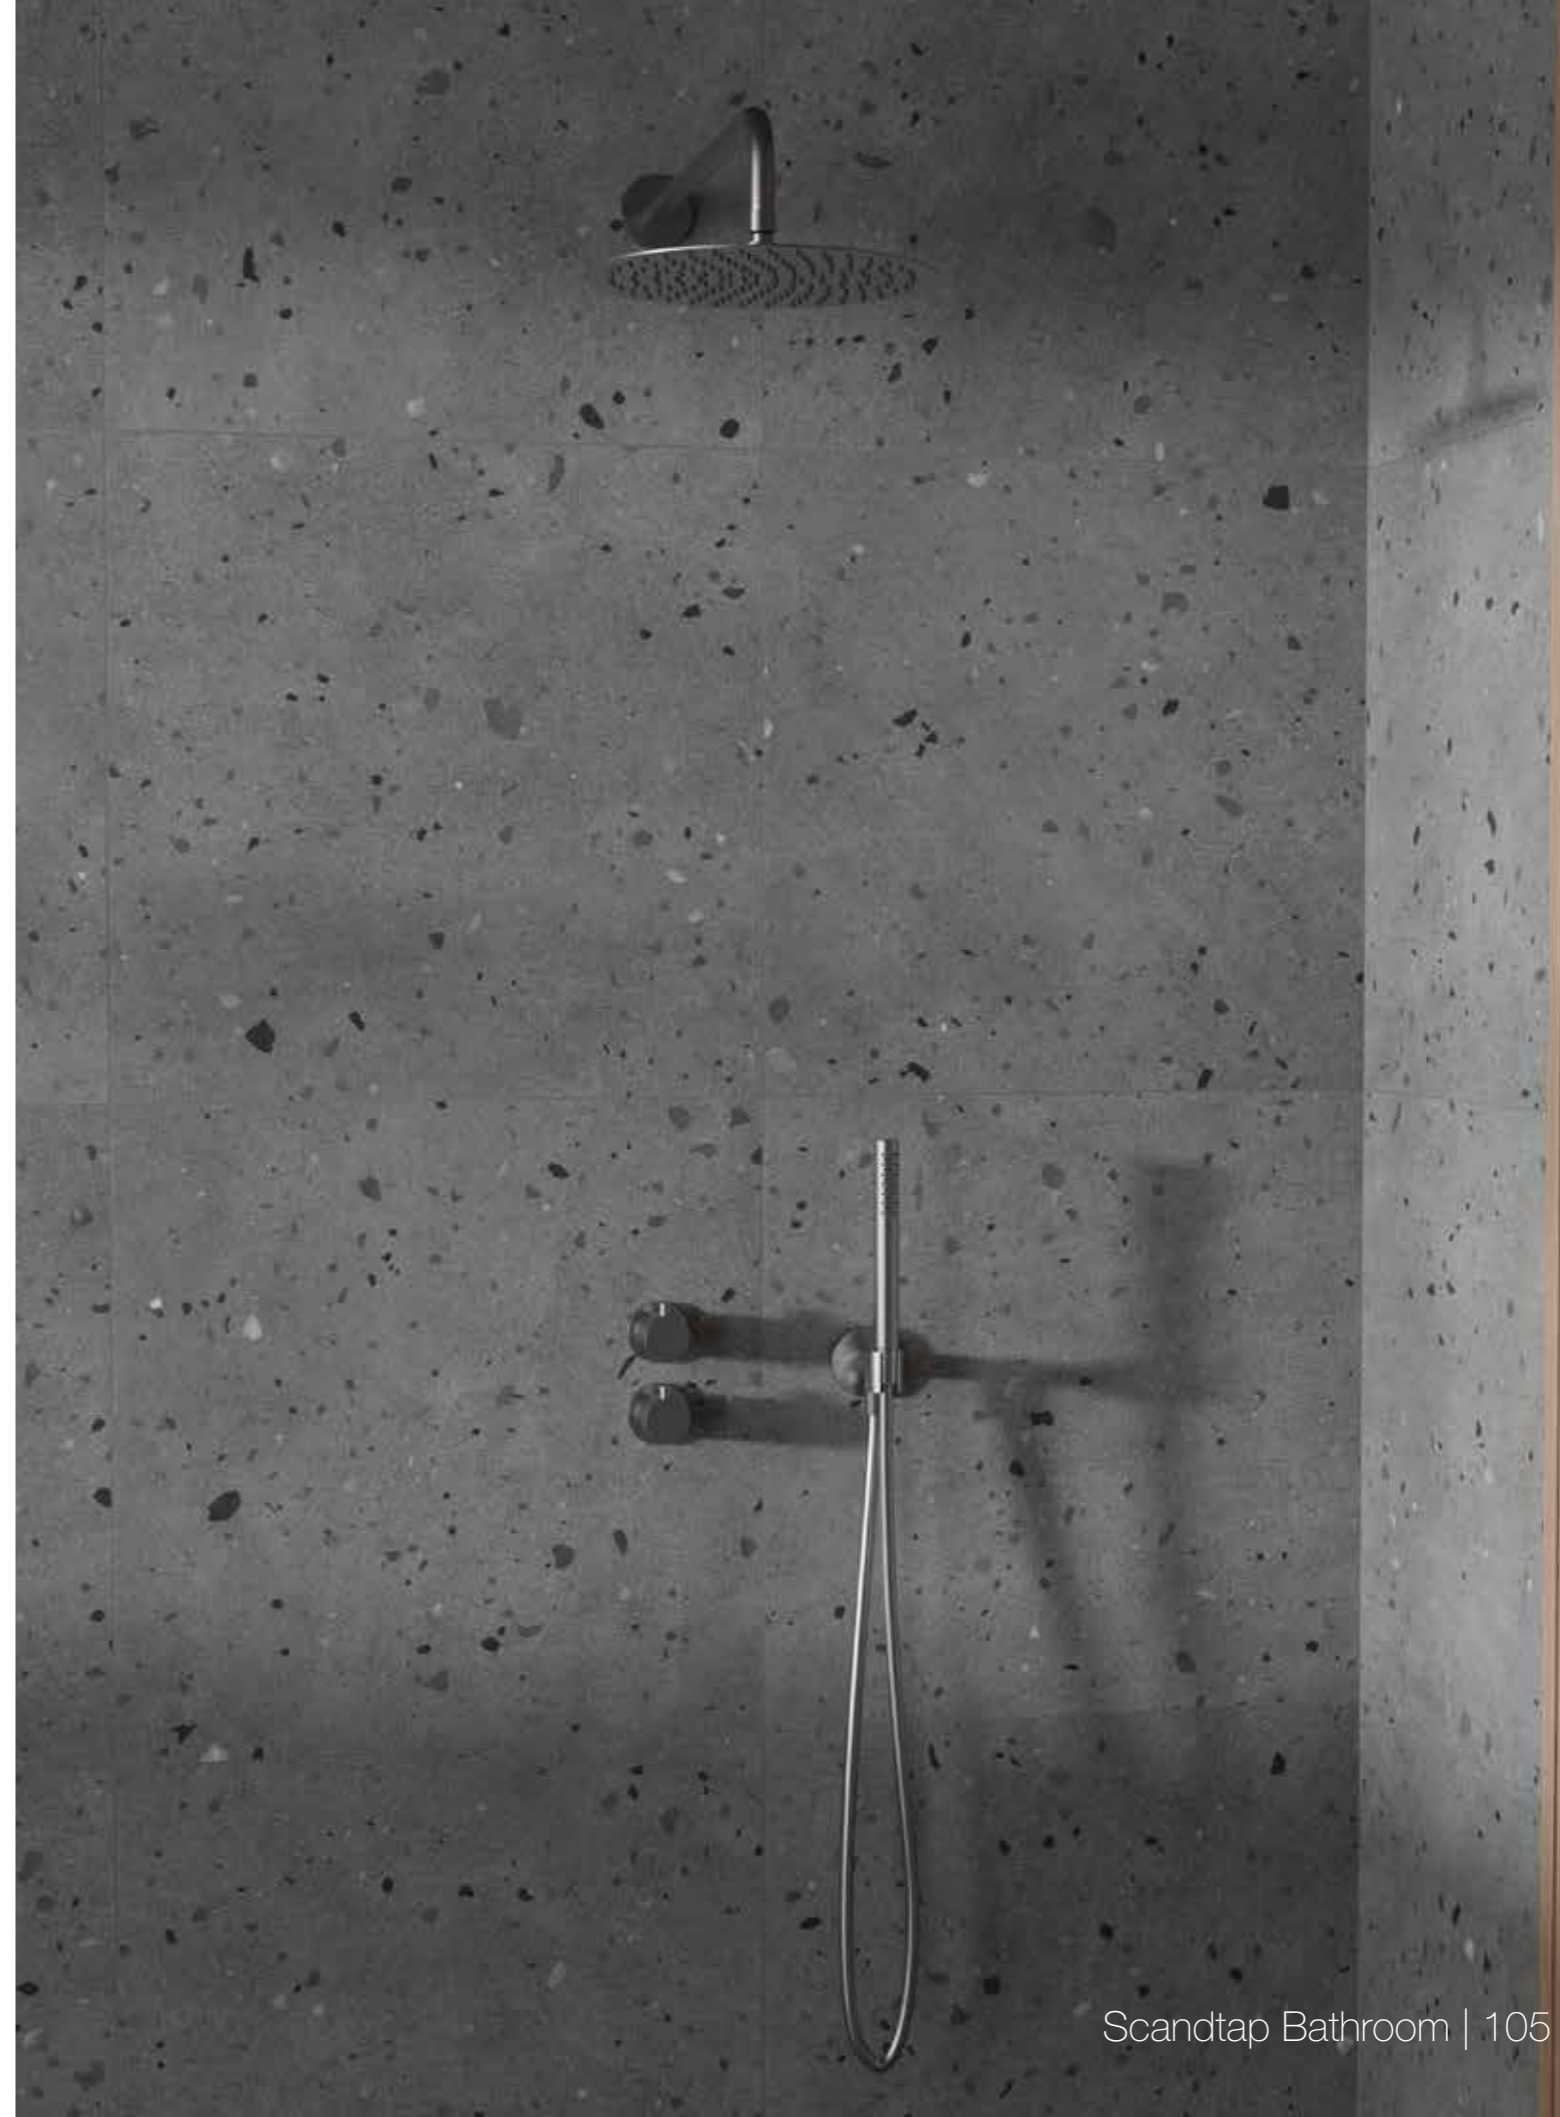

More information at scandtap.com

Harmonized 2x

Built-in thermostatic mixer with elegant slimline details. Concealed installation behind the wall gives the bathroom a harmonious, minimalist look. Includes a thin, wide, wall-mounted ceiling shower head and a cylindrical hand shower that delivers a soft, comfortable, wide jet. Timeless design combined with Scandinavian style.

- Two functions: Ceiling shower and hand shower
- Made of stainless steel
- Approved by SINTEF and KIWA
- Two separate levers for adjusting temperature and water pressure
- Wall-mounted ceiling shower head
- Tiltable ceiling shower head
- Anti-twist hose
- Anti-limescale feature allows easy cleaning of the ceiling shower head and hand shower even if the water is hard
- Reliable Vernet thermostat is also resistant to lime-rich water and is designed to quickly react to pressure and temperature changes in the water flow, providing a consistent water temperature
- Supplied with certified Scandtap Box 1 installation box in stainless steel, which protects against water leakage behind wall
- Supplied with cover in matching colour for the leak indicator

See page 128 for an installation kit for built-in products.

Colour	Art. no	Price
Original	21020	£ 2259
Sand	21026	£ 2589
Amber	21027	£ 2589
Shadow	21028	£ 2809
Classic	21029	£ 2679
Rust	21021	£ 3019
Scrap	21022	£ 3019
Coal	21023	£ 3019

Technical data

Wall-mounted ceiling shower bracket: CC 460 mm (the ceiling shower bracket's ultimate protrusion from the wall depends on the thickness of the tiles and the sealing layer)

Ceiling shower head: Ø300 mm

Shower hose: 1.5 m