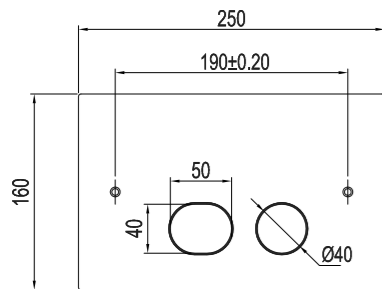

### Technical data

CC: 190 mm  
 Dimensions: 250 x 160 x 3 mm  
 Full and half flush  
 Fits Geberit Duofix Sigma H112 WC frame  
 6/3 litre flush

Sand

Classic

Amber

Rust

Shadow

Scrap