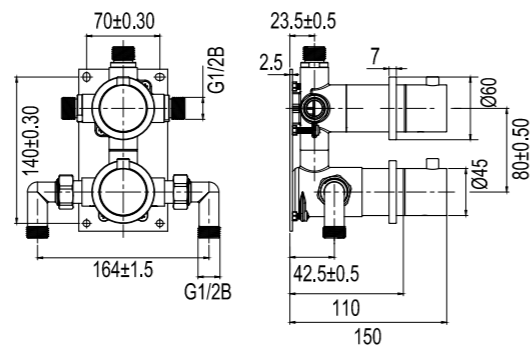

Harmonized 2z

Built-in thermostatic mixer with elegant slimline details. Concealed installation behind the wall gives the bathroom a harmonious, minimalist look. Includes a thin, wide, wall-mounted ceiling shower head and a cylindrical hand shower that delivers a soft, comfortable, wide jet. Timeless design combined with Scandinavian style.

- Two functions: Ceiling shower and hand shower
- Made of stainless steel
- Approved by SINTEF and KIWA
- Two separate levers for adjusting temperature and water pressure
- Ceiling-mounted ceiling shower head
- Tiltable ceiling shower head
- Anti-twist hose
- Anti-limescale feature allows easy cleaning of the hand shower and ceiling shower head even if the water is hard
- Reliable Vernet thermostat is also resistant to lime-rich water and is designed to quickly react to pressure and temperature changes in the water flow, providing a consistent water temperature
- Supplied with certified Scandtap Box 1 installation box in stainless steel, which protects against water leakage behind wall
- Supplied with cover in matching colour for the leak indicator

See page 128 for an installation kit for built-in products.

Colour	Art. no	Price
Original	21040	£ 2259
Sand	21046	£ 2589
Amber	21047	£ 2589
Shadow	21048	£ 2809
Classic	21049	£ 2679
Rust	21041	£ 3019
Scrap	21042	£ 3019
Coal	21043	£ 3019

Technical data

Ceiling-mounted ceiling shower bracket: CC 200 mm (the ceiling shower bracket's ultimate length depends on the thickness of the plasterboard and/or other ceiling materials)

Ceiling shower head: Ø300 mm

Shower hose: 1.5 m

Coal

More information at scandtap.com