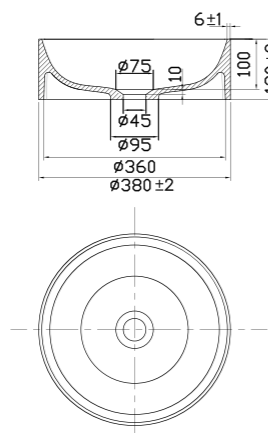

### Technical data

Width: 500 mm  
 Depth: 350 mm  
 Height: 90 mm

More information at [scandtap.com](https://scandtap.com)

### Technical data

Diameter: 400 mm  
Height: 130 mm

**Art. no**   **Price**  
46001   £ 599

More information at [scandtap.com](https://scandtap.com)

### Technical data

Diameter: 380 mm  
Height: 120 mm

**Art. no**   **Price**  
46002   £ 599

More information at [scandtap.com](https://scandtap.com)