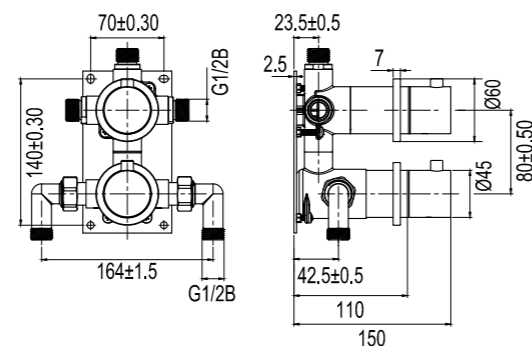

More information at scandtap.com

Harmonized 2x

Built-in thermostatic mixer with elegant slimline details. Concealed installation behind the wall gives the bathroom a harmonious, minimalist look. Includes a thin, wide, wall-mounted ceiling shower head and a cylindrical hand shower that delivers a soft, comfortable, wide jet. Timeless design combined with Scandinavian style.

- Two functions: Ceiling shower and hand shower
- Made of stainless steel
- Approved by SINTEF and KIWA
- Two separate levers for adjusting temperature and water pressure
- Wall-mounted ceiling shower head
- Tiltable ceiling shower head
- Anti-twist hose
- Anti-limescale feature allows easy cleaning of the ceiling shower head and hand shower even if the water is hard
- Reliable Vernet thermostat is also resistant to lime-rich water and is designed to quickly react to pressure and temperature changes in the water flow, providing a consistent water temperature
- Supplied with certified Scandtap Box 1 installation box in stainless steel, which protects against water leakage behind wall
- Supplied with cover in matching colour for the leak indicator

See page 128 for an installation kit for built-in products.

Colour	Art. no	Price
Original	21020	£ 2259
Sand	21026	£ 2589
Amber	21027	£ 2589
Shadow	21028	£ 2809
Classic	21029	£ 2679
Rust	21021	£ 3019
Scrap	21022	£ 3019
Coal	21023	£ 3019

Technical data

Wall-mounted ceiling shower bracket: CC 460 mm (the ceiling shower bracket's ultimate protrusion from the wall depends on the thickness of the tiles and the sealing layer)

Ceiling shower head: Ø300 mm

Shower hose: 1.5 m