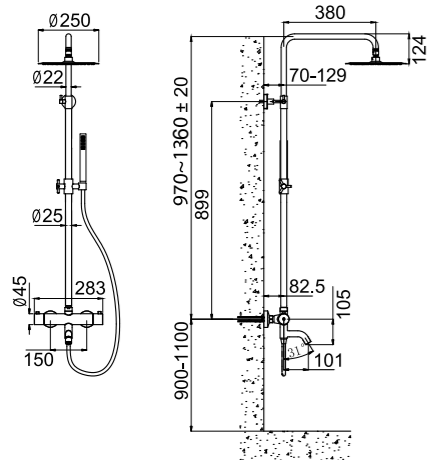

Pleasure 3

A minimalist shower set with slimline design. The round shower head can be tilted and delivers a generous, gently enveloping spray for a luxurious shower.

- Three functions: ceiling shower, hand shower and bath spout
- Anti-limescale feature allows easy cleaning of the hand shower and shower head if water is rich in lime
- Made from stainless steel
- Swivelling bath spout
- Telescopic shower rail
- Robust, adjustable hand shower mounting
- Anti-kink hose
- Reliable Vernet thermostat is also resistant to lime-rich water and is designed to quickly react to pressure and temperature changes in the water flow, providing a consistent water temperature
- Covers supplied for concealed wall mounting

Colour	Art. no	Price
Original	20020	£ 1189
Sand	20026	£ 1769
Amber	20027	£ 1769
Shadow	20028	£ 1939
Classic	20029	£ 1939
Rust	20221	£ 2259
Scrap	20222	£ 2259
Coal	20223	£ 2259

Technical data

CC 150
Adjustable shower rail: 970-1360 mm
Adjustable upper mounting: CC 70-129 mm from wall
Shower hose: 1,5 m
Shower head: Ø250 mm

When installed, the mixer is usually positioned close to the top of the bath, in which case an extension pipe may be needed to raise the shower head. (see page 124). It is important that the Steel Pleasure Extension Pipe is installed at the same time as the mixer.

Original