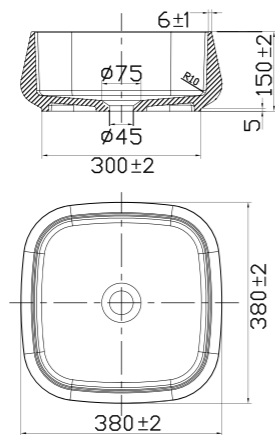

Technical data

Width: 380 mm
Depth: 380 mm
Height: 150 mm

Art. no   **Price**
46053   £ 719

More information at scandtap.com