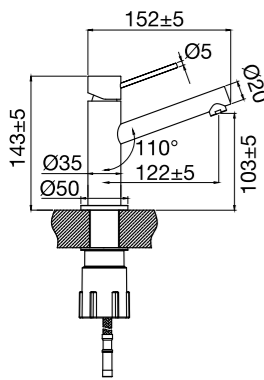

Technical data

Hole diameter: 35 mm

More information at
scandtap.com