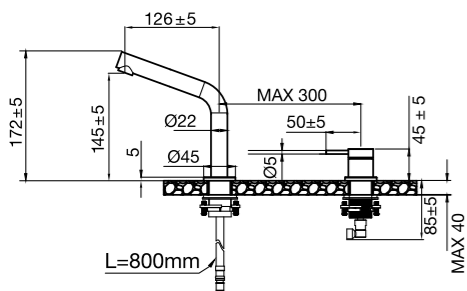

New!

Harmonized B2

Kitchen mixer with separate spout and lever. Elegant and minimalist design, with practical realisation. The distance and angle between the handle and spout can be adjusted to your personal preferences and needs.

- The handle can be mounted to the right or left of the spout.
- The spout rotation range is adjustable, making cleaning the basin easier. The spout can also be locked at 0°.
- Made of stainless steel.
- Neoperl nozzle.

Colour	Art. no	Price
Original	10260	£ 479
Sand	10266	£ 599
Amber	10267	£ 599
Shadow	10268	£ 669
Classic	10269	£ 629

Technical data

Spout hole diameter: 35 mm
Handle hole diameter: 35 mm
Recommended CC between the spout and handle: 100–300 mm
Rotation: 0°, 110° or 360°
Connector: G 3/8

More information at scandtap.com

Sand