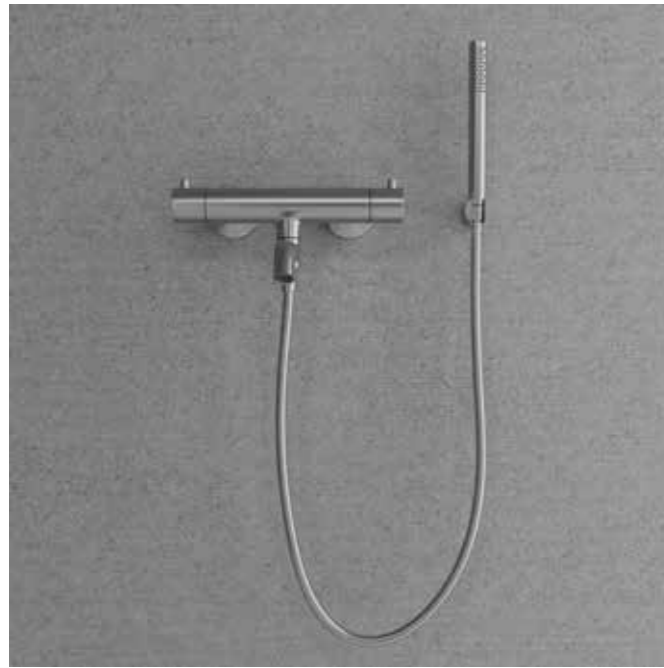

Original

Pleasure 4

Minimalist bath mixer that reflects Scandinavian design influences. The hand shower delivers a gently enveloping spray.

- Dual functions: hand shower and bath spout
- Anti-limescale feature allows easy cleaning of the hand shower if water is rich in lime
- Made from stainless steel
- Swivelling bath spout
- Anti-kink hose
- 1.5 m shower hose
- Thermostatic mixer with integrated shower outlet

Colour	Art. no	Price
Original	20040	£ 829
Sand	20046	£ 1169
Amber	20047	£ 1169
Shadow	20048	£ 1389
Classic	20049	£ 1379
Rust	20041	£ 1529
Scrap	20042	£ 1529
Coal	20043	£ 1529

Technical data

CC 150

Shower hose: 1,5 m

More information at scandtap.com