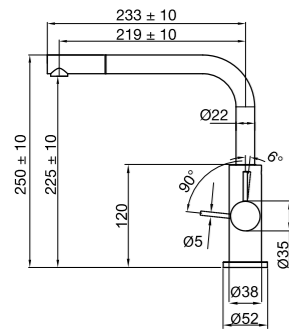

New!

Accent 90

Slim-line kitchen mixer with pull-out nozzle. Modern design distinguished by the ninety-degree angle of the spout. The design makes installation easier in kitchen environments with low shelves or wall cabinets

- Made of stainless steel.
- Cold start function.
- Pull-out nozzle.
- Can be locked in position so the spout cannot be moved.
- Neoperl nozzle.

Colour	Art. no	Price
Original	30170	£ 559
Sand	30176	£ 719
Amber	30177	£ 719
Shadow	30178	£ 789
Classic	30179	£ 739

Technical data

Hole diameter: 35 mm
Rotation 0°, 110° and 360°
Total height 250 mm

More information at scandtap.com