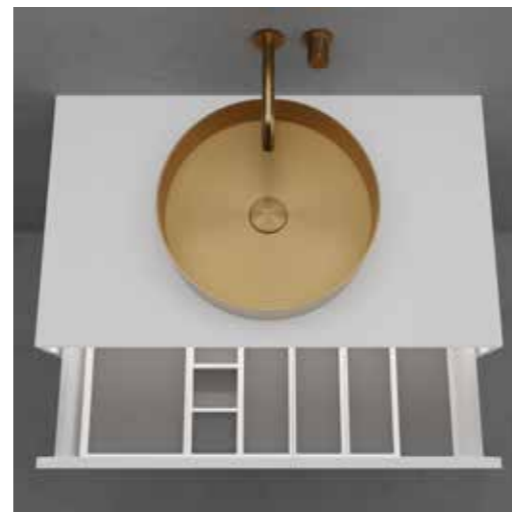

Technical data

W800xD475xH200 mm

Weight: 32 kg

Art. no	Price
46252	£ 2019

More information at scandtap.com