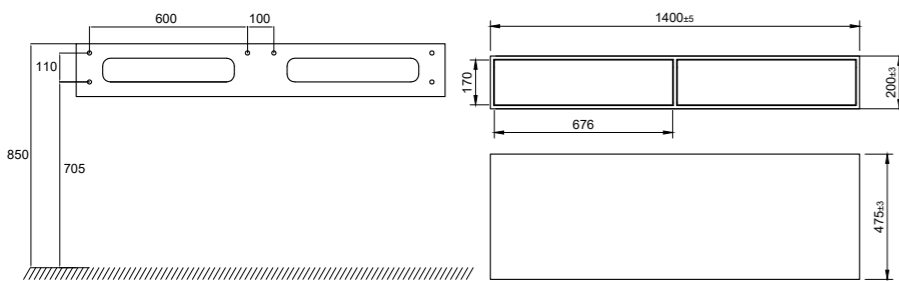

Technical data

W1400xD475xH200 mm

Weight: 56 kg

Art. no	Price
46254	£ 3029

More information at scandtap.com