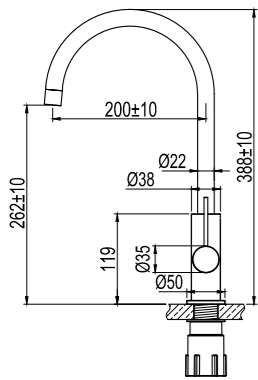

Technical data

Hole diameter: 35 mm