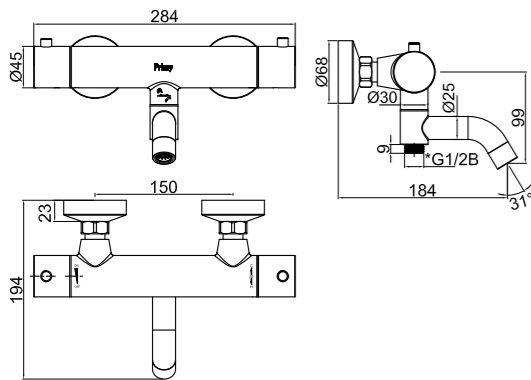

Technical data

CC 150

Shower hose: 1,5 m

Sand