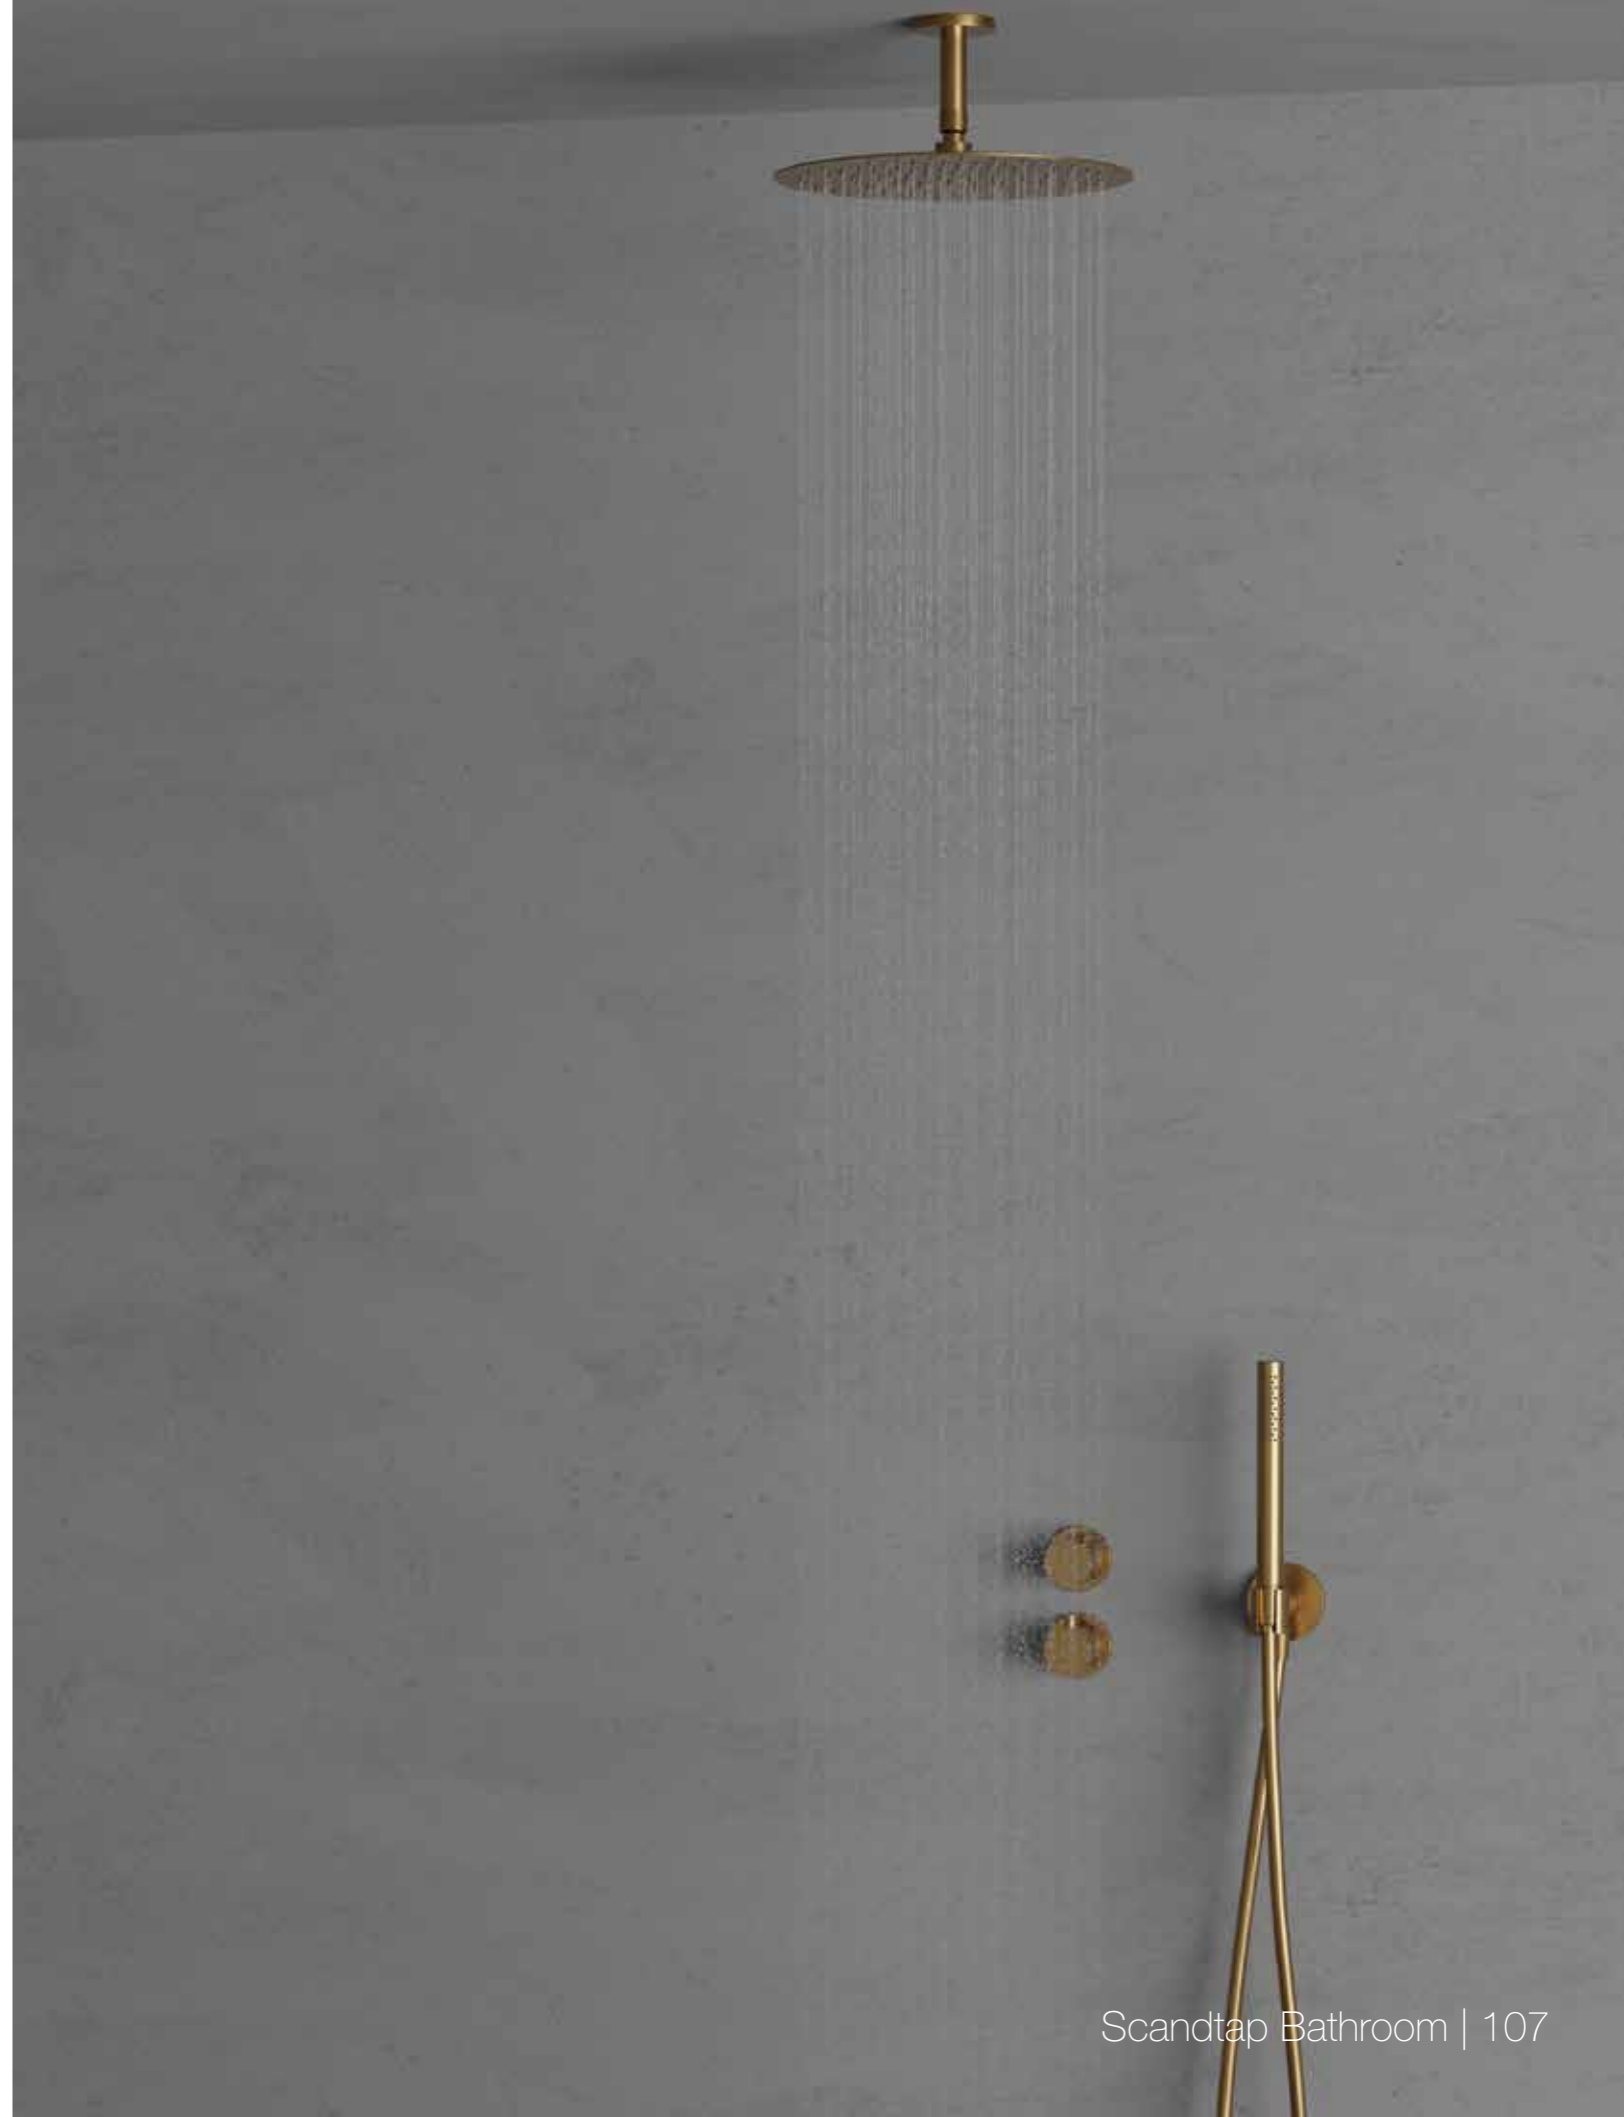

Technical data

Ceiling-mounted ceiling shower bracket: CC 85 mm (the ceiling shower bracket's ultimate length depends on the thickness of the plasterboard and/or other ceiling materials)
Ceiling shower head: Ø300 mm
Shower hose: 1.5 m