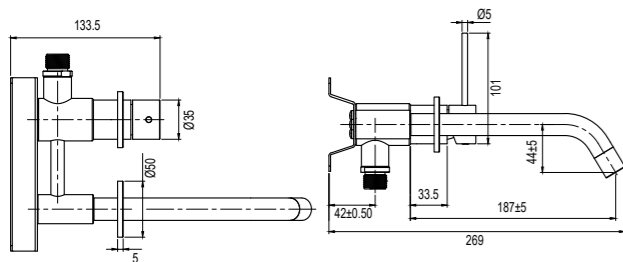

### Technical data

CC 80

Spout length: 182 mm (the spout's ultimate protrusion from the wall depends on the thickness of the tiles and the sealing layer)

More information at  
scandtap.com

Original

Sand

Amber