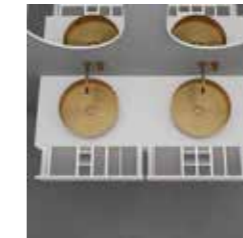

Technical data

3500K

More information at scandtap.com