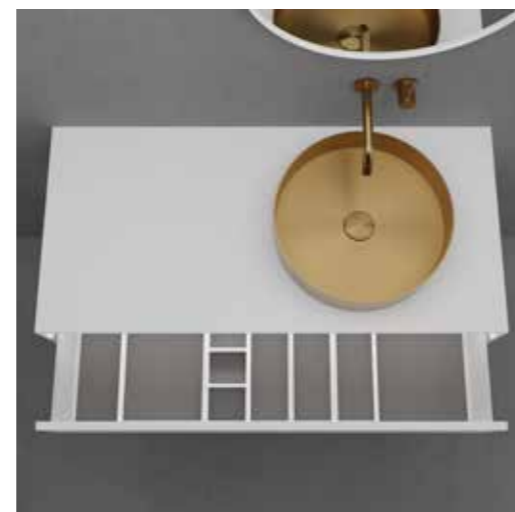

Technical data

W1000xD475xH200 mm

Weight: 39 kg

Art. no	Price
46253	£ 2199

More information at scandtap.com