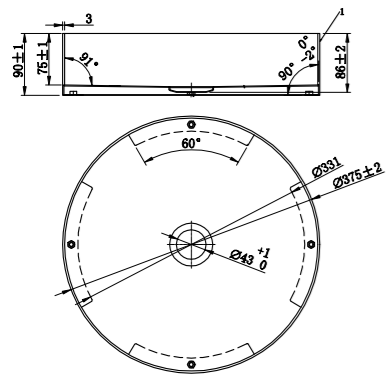

### Technical data

Diameter: 375 mm  
Height: 90 mm

More information at [scandtap.com](https://scandtap.com)

Sand

Rust

Amber

Scrap

Shadow