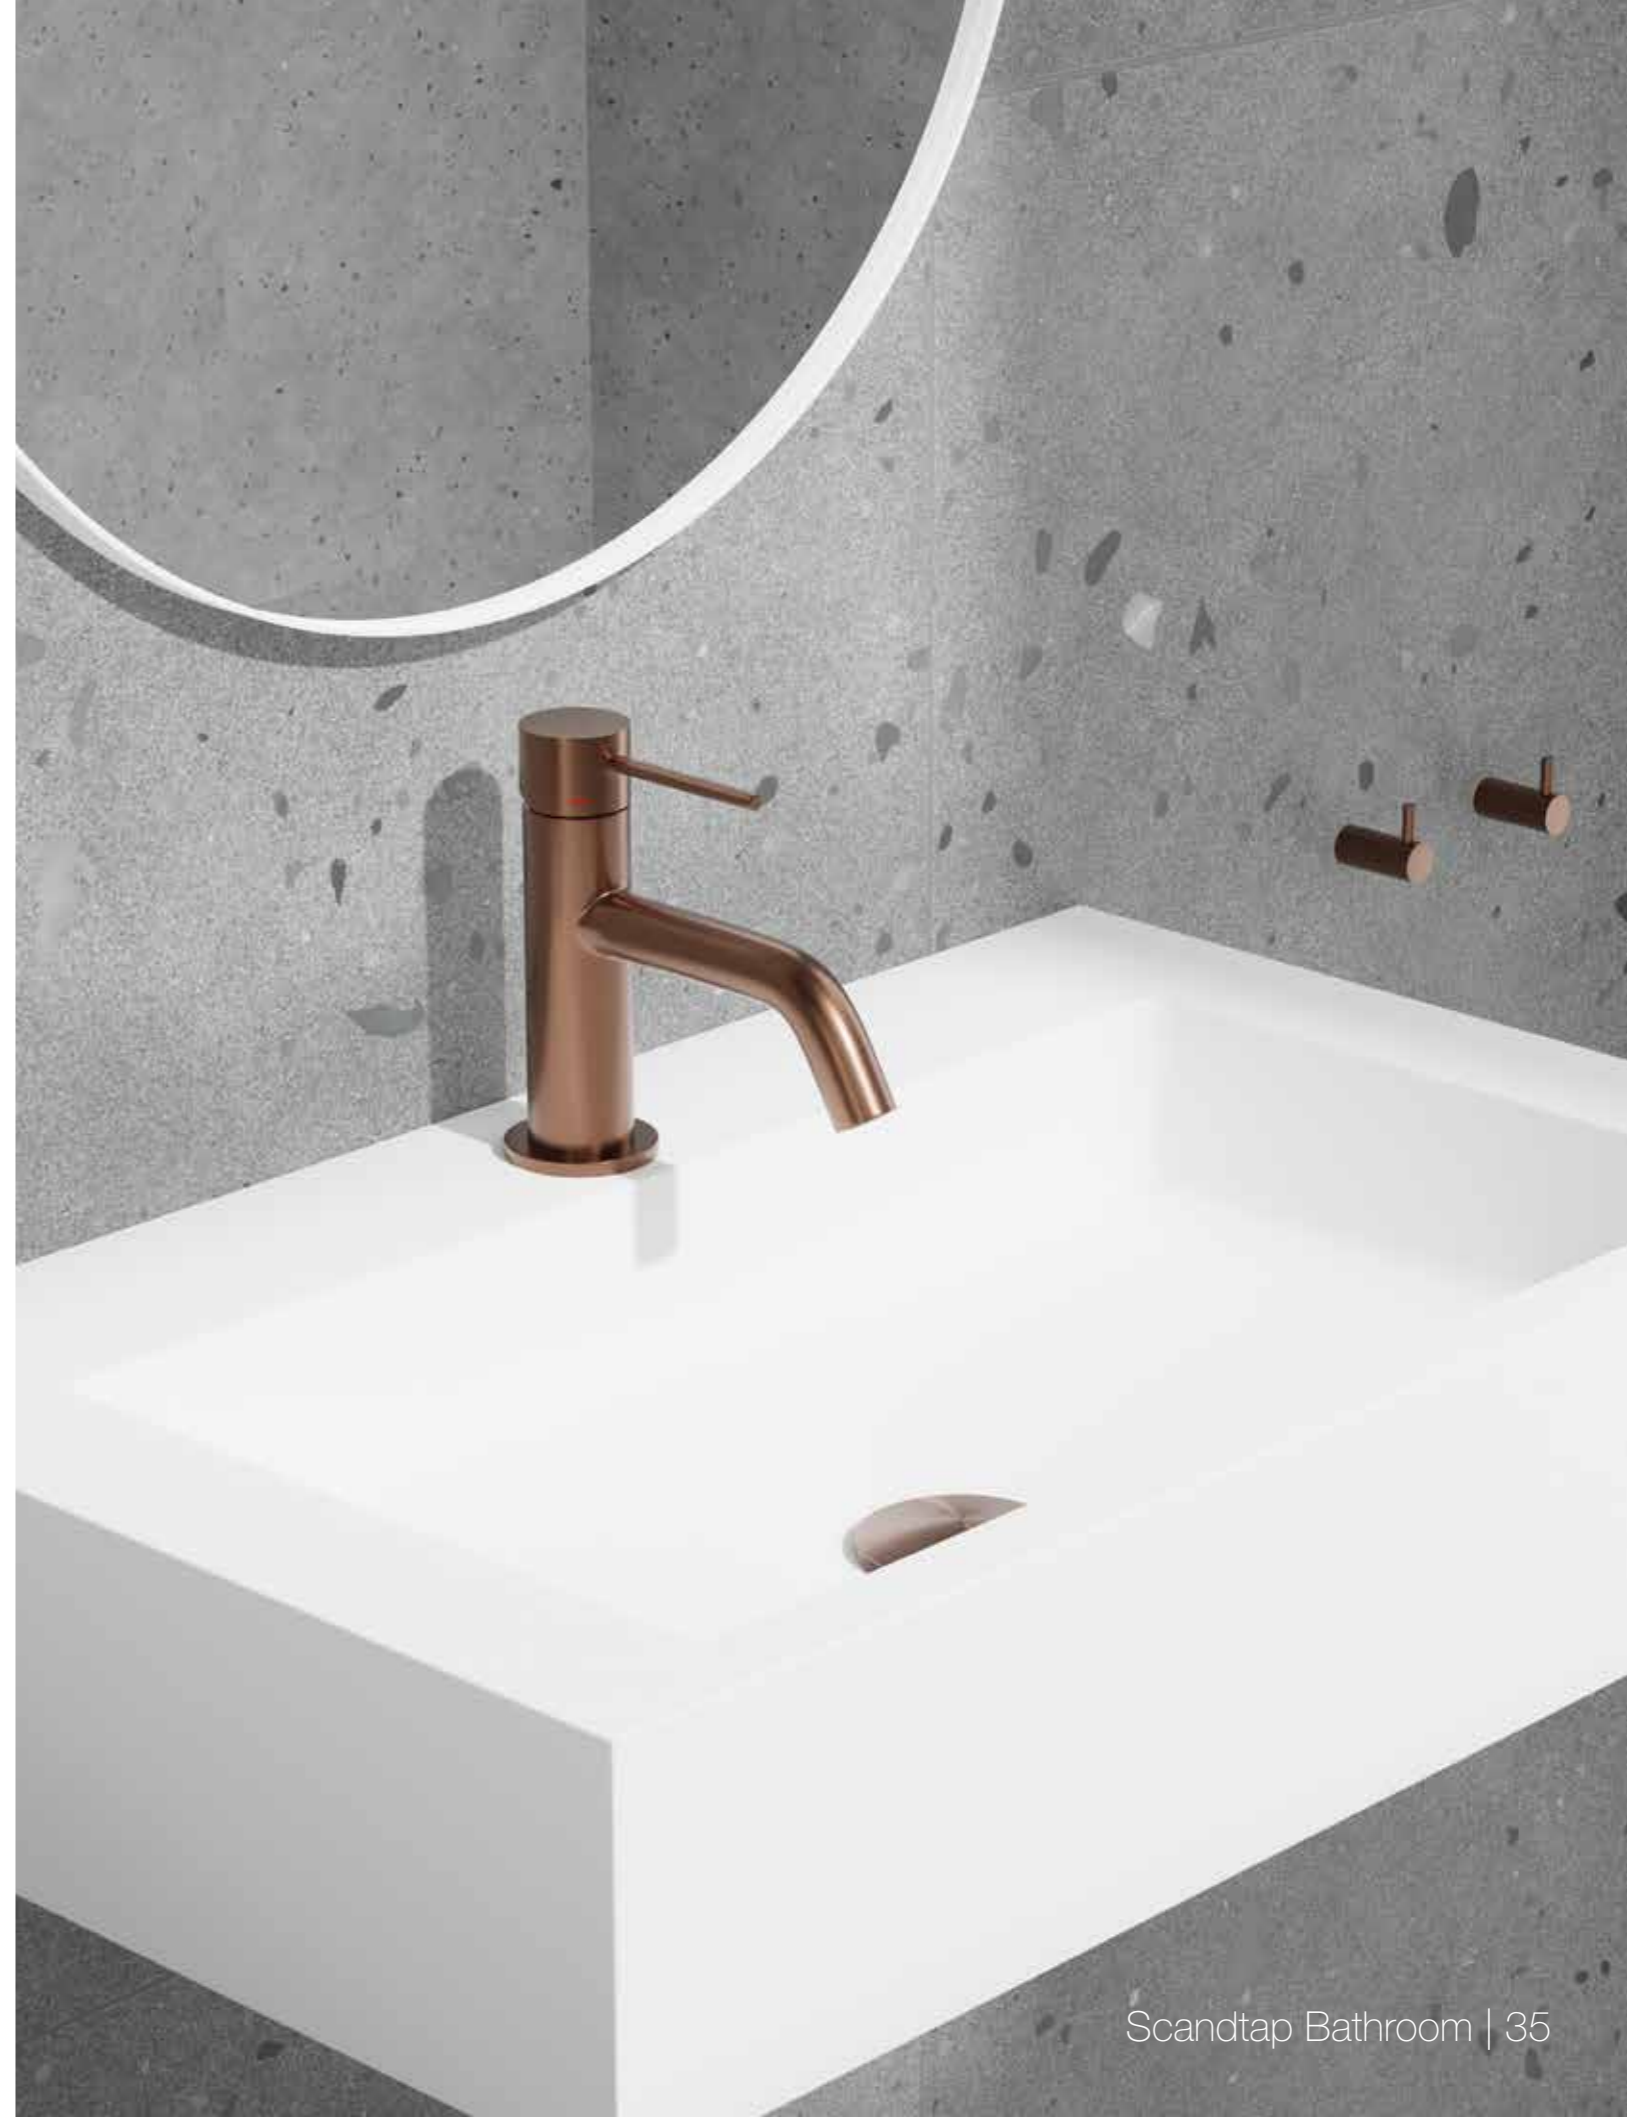

Voyage

A mixer with minimalist styling and unique slimline design features. The design language is a fusion of elegant details and traditional forms. Fitted with high-quality components that save water while providing ample flow.

- Made from stainless steel
- Neoperl nozzle

Colour	Art. no	Price
Original	10200	£ 309
Sand	10206	£ 399
Amber	10207	£ 399
Shadow	10208	£ 449
Classic	10209	£ 419
Rust	12200	£ 479
Scrap	12201	£ 479
Coal	12202	£ 479

Technical data

Hole diameter: 35 mm

More information at
scandtap.com