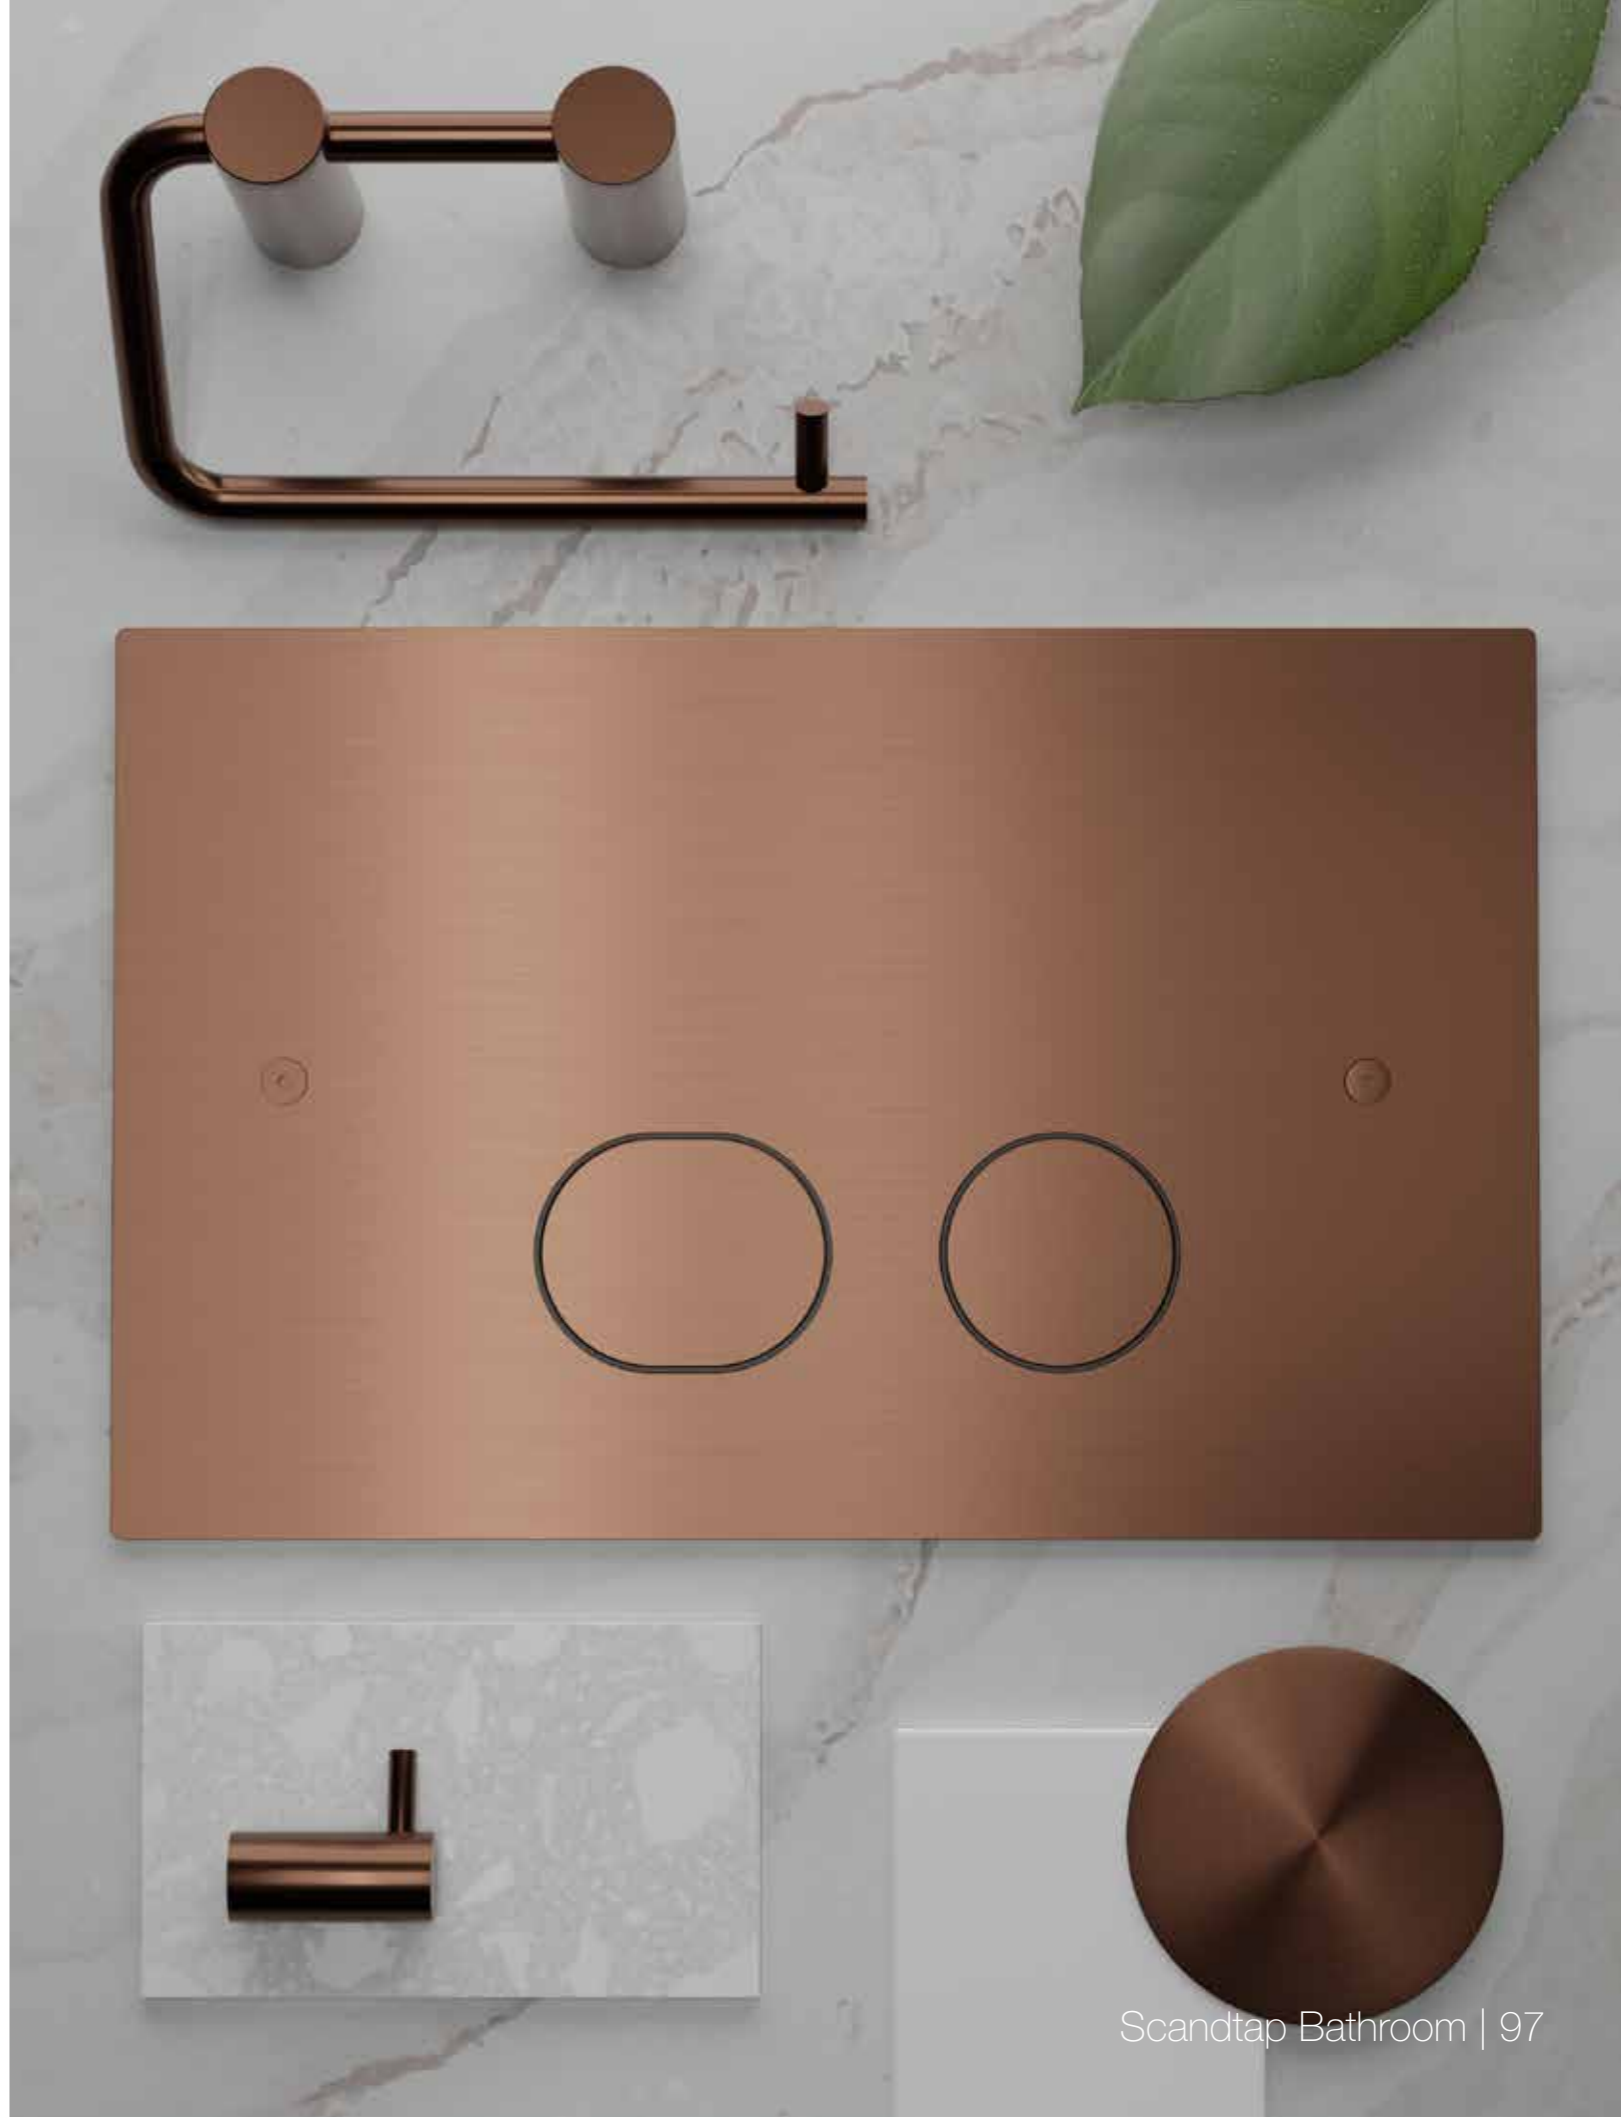

Steel Style

Elegant, wall-mounted flush plate with two smooth-action buttons for half flush and full flush. The slimline plate in solid stainless steel adds a distinctive highlight. Matches the rest of the range in colour and design.

- Made of stainless steel
- Secured with the supplied screws, which have the same surface finish as the flush plate

Colour	Art. no	Price
Original	15060	£ 329
Sand	15061	£ 389
Amber	15062	£ 389
Shadow	15063	£ 419
Classic	15069	£ 409
Rust	15064	£ 429
Scrap	15065	£ 429
Coal	15066	£ 429

Technical data

CC: 190 mm
Dimensions: 250 x 160 x 3 mm
Full and half flush
Fits Geberit Duofix Sigma H112 WC frame
6/3 litre flush

More information at
scandtap.com