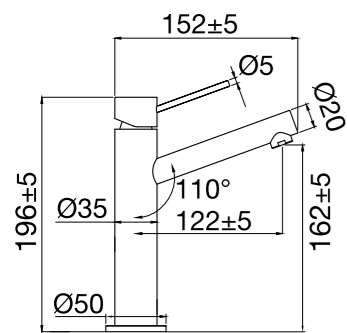

Technical data

Hole diameter: 35 mm

Sand