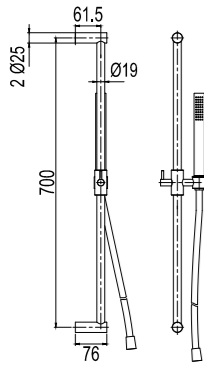

### Technical data

CC 700  
Length: 750 mm  
Shower hose: 1,5 m  
Diameter rod: Ø25 mm

More information at [scandtap.com](http://scandtap.com)

Original

Sand

Amber

Shadow