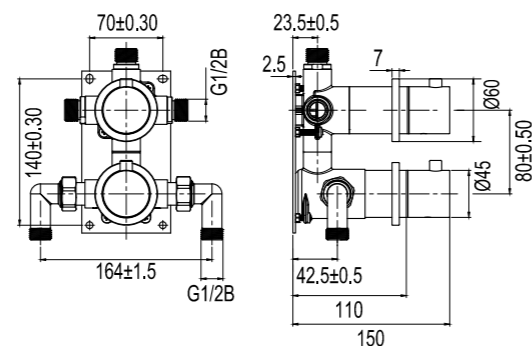

### Technical data

Bath spout: 182 mm (the spout's ultimate protrusion from the wall depends on the thickness of the tiles and the sealing layer)  
Shower hose: 1.5 m

More information at [scandtap.com](http://scandtap.com)