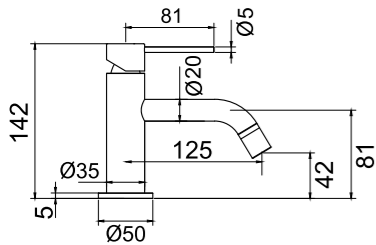

Technical data

Hole diameter: 35 mm

Sand