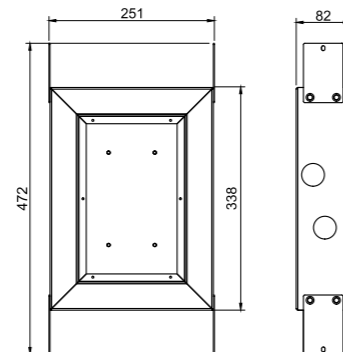

Scandtap Box 1

Leak-proof stainless steel box for built-in installation together with built-in mixer, which protects against water leakage behind wall. Compatible with all built-in mixers in the Harmonized series.

- Made of stainless steel
- Compliant with Safe Water Installation Industry Regulations 2021:1.
- Approved by SINTEF, TG 20819
- Type approved by RISE
- System approved by RISE
- Approved for use with 23+ sealing layer brands

Art. no 21160 **Price** £ 779

More information at scandtap.com

See scandtap.com for technical information and all our built-in solutions.