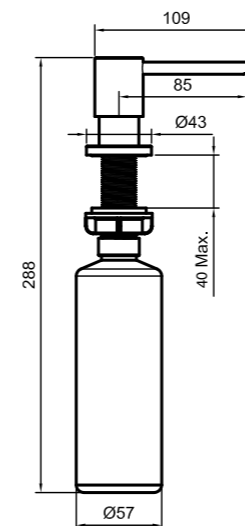

### Technical data

Hole diameter: 26 mm  
Adjustable: 0-40 mm  
Capacity: 300 ml

More information at [scandtap.com](http://scandtap.com)