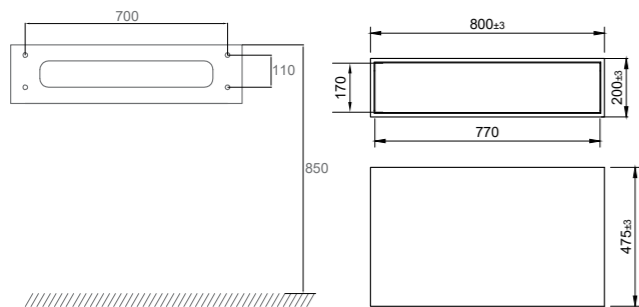

Technical data

W800xD475xH200 mm

Weight: 32 kg

Art. no	Price
46252	£ 2019

More information at scandtap.com