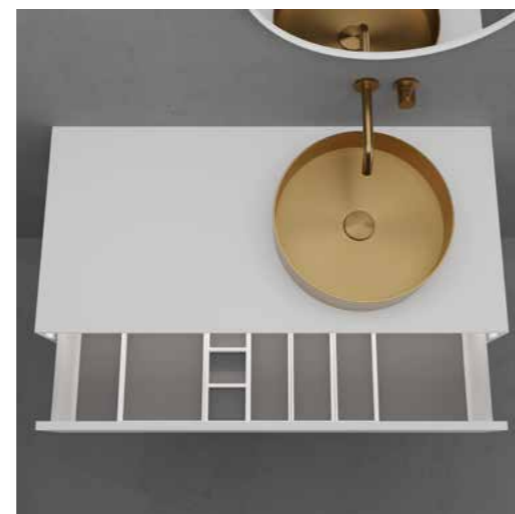

Technical data

W1000xD475xH200 mm

Weight: 39 kg

Art. no	Price
46253	£ 2199

More information at scandtap.com