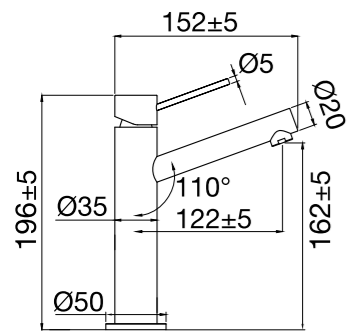

Technical data

Hole diameter: 35 mm

Sand