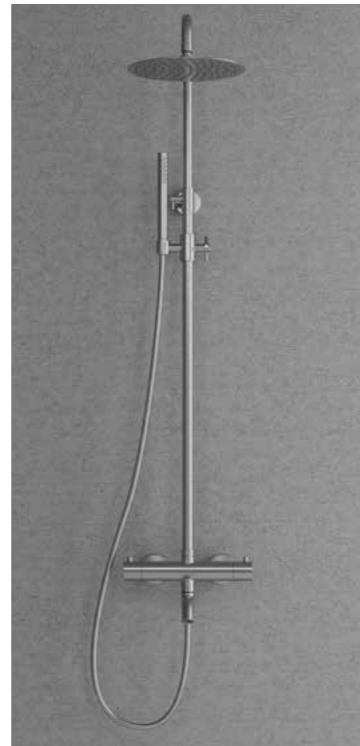

Pleasure 3

A minimalist shower set with slimline design. The round shower head can be tilted and delivers a generous, gently enveloping spray for a luxurious shower.

- Three functions: ceiling shower, hand shower and bath spout
- Anti-limescale feature allows easy cleaning of the hand shower and shower head if water is rich in lime
- Made from stainless steel
- Swivelling bath spout
- Telescopic shower rail
- Robust, adjustable hand shower mounting
- Anti-kink hose
- Reliable Vernet thermostat is also resistant to lime-rich water and is designed to quickly react to pressure and temperature changes in the water flow, providing a consistent water temperature
- Covers supplied for concealed wall mounting

Colour	Art. no	Price
Original	20020	£ 1189
Sand	20026	£ 1769
Amber	20027	£ 1769
Shadow	20028	£ 1939
Classic	20029	£ 1939
Rust	20221	£ 2259
Scrap	20222	£ 2259
Coal	20223	£ 2259

Technical data

CC 150
Adjustable shower rail: 970-1360 mm
Adjustable upper mounting: CC 70-129 mm from wall
Shower hose: 1,5 m
Shower head: Ø250 mm

When installed, the mixer is usually positioned close to the top of the bath, in which case an extension pipe may be needed to raise the shower head. (see page 124). It is important that the Steel Pleasure Extension Pipe is installed at the same time as the mixer.

Original