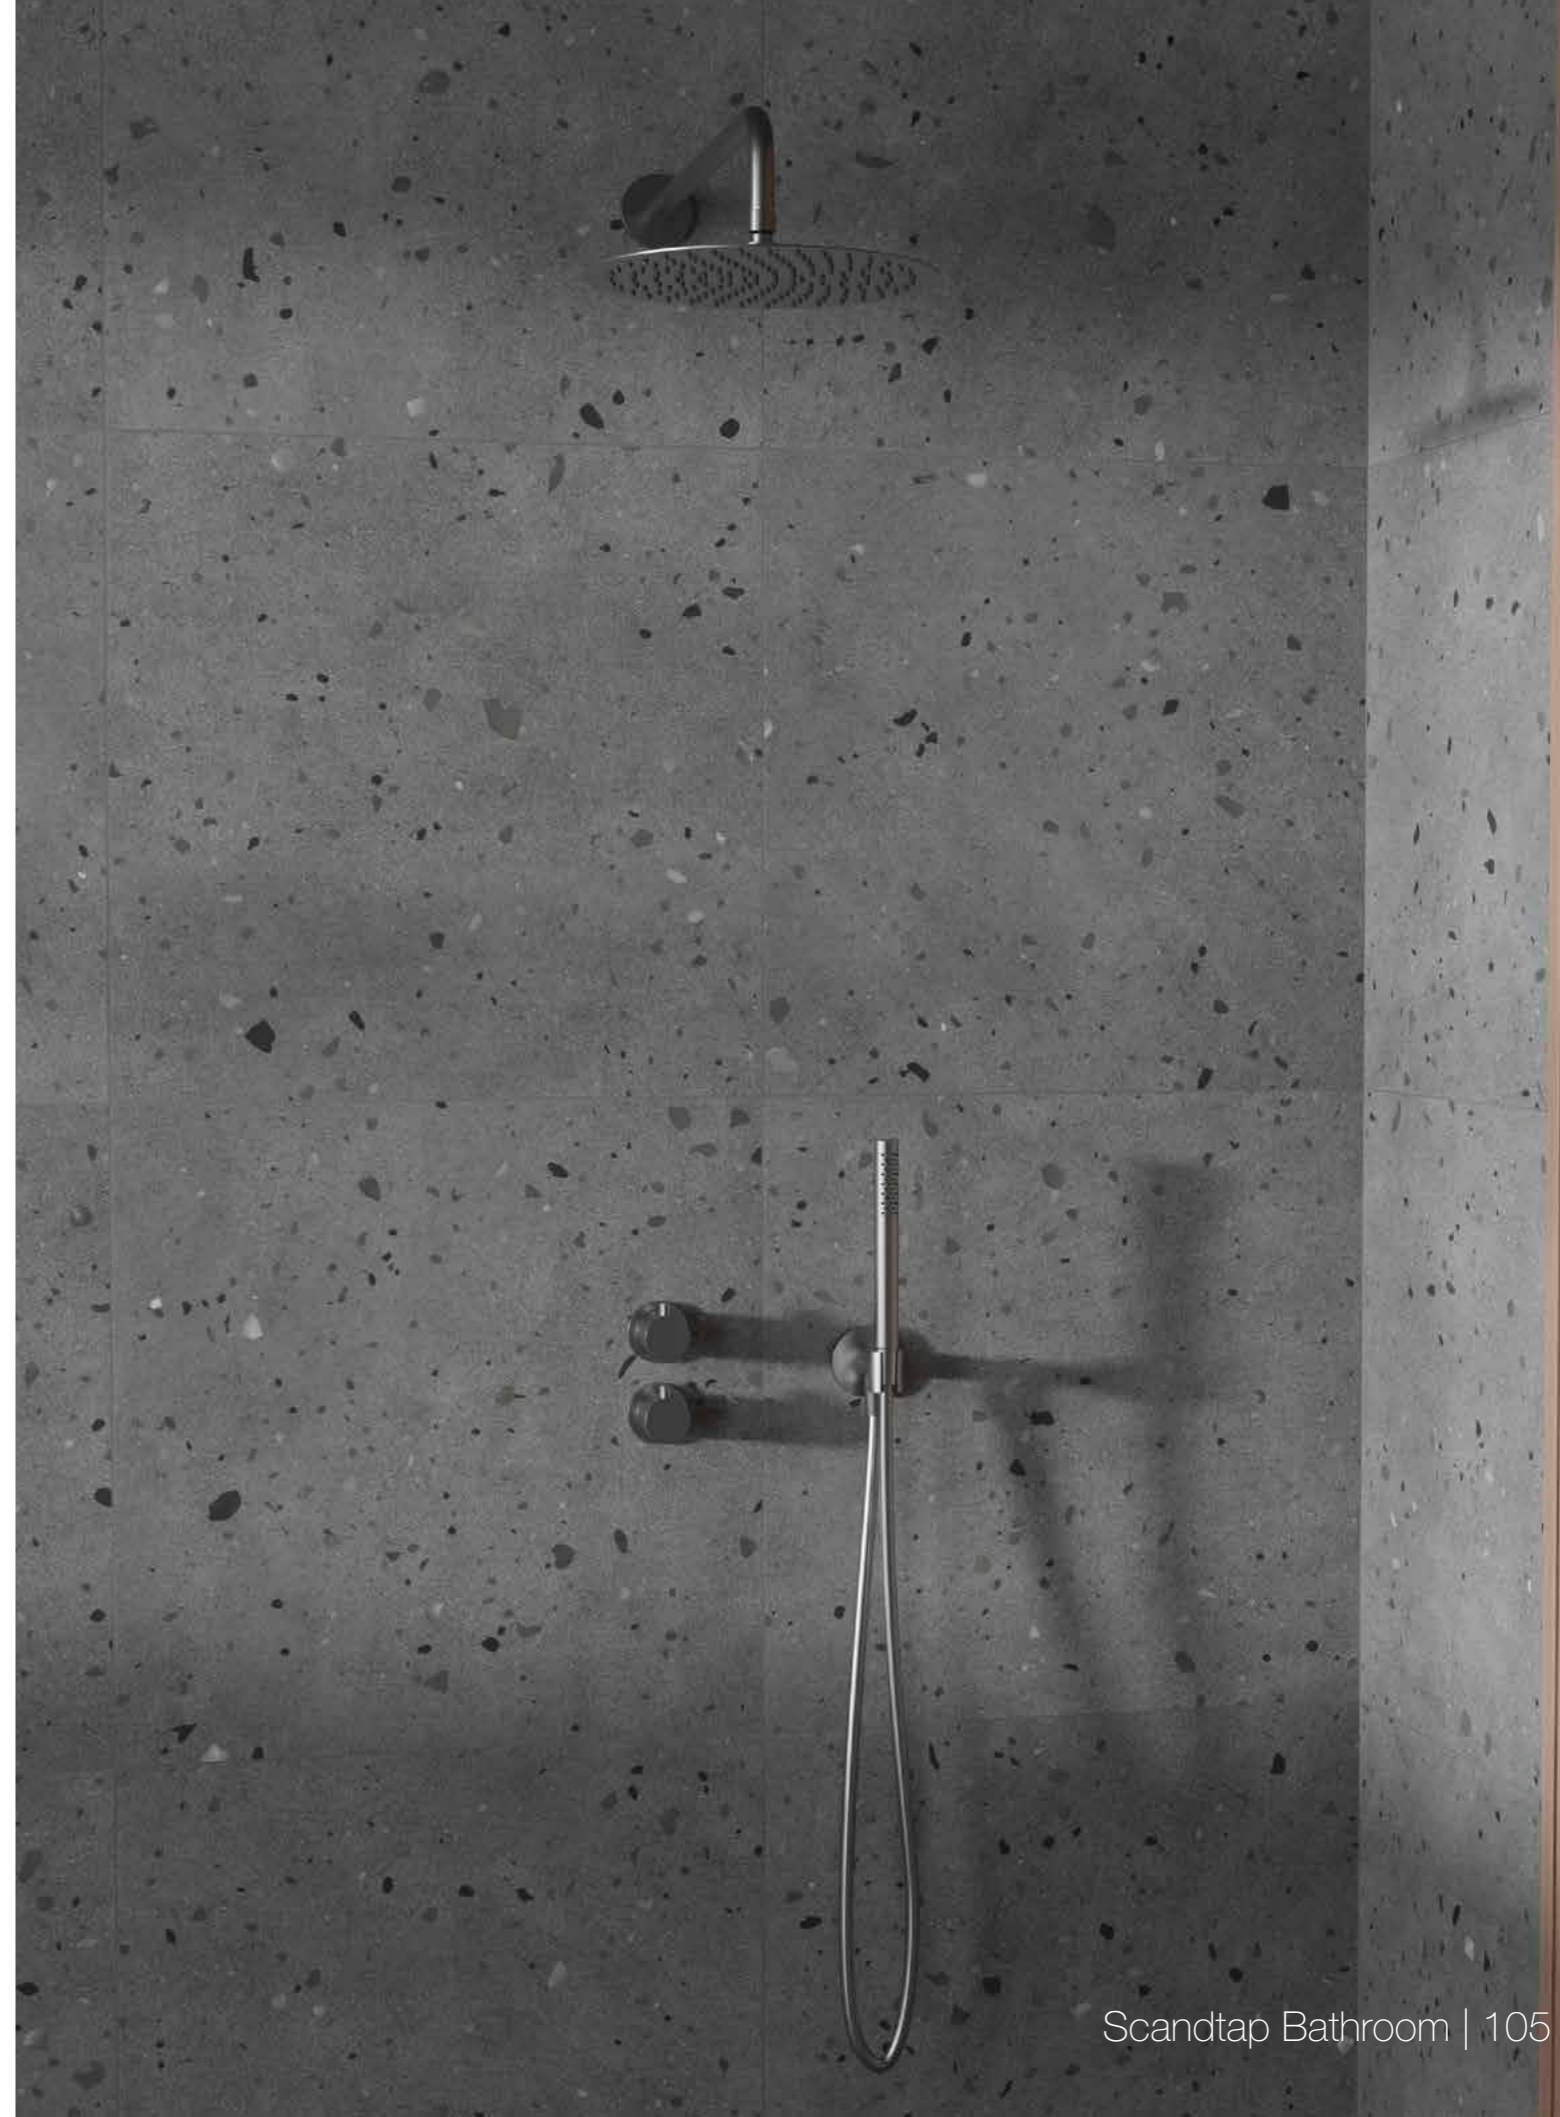

Harmonized 2x

Built-in thermostatic mixer with elegant slimline details. Concealed installation behind the wall gives the bathroom a harmonious, minimalist look. Includes a thin, wide, wall-mounted ceiling shower head and a cylindrical hand shower that delivers a soft, comfortable, wide jet. Timeless design combined with Scandinavian style.

- Two functions: Ceiling shower and hand shower
- Made of stainless steel
- Approved by SINTEF and KIWA
- Two separate levers for adjusting temperature and water pressure
- Wall-mounted ceiling shower head
- Tiltable ceiling shower head
- Anti-twist hose
- Anti-limescale feature allows easy cleaning of the ceiling shower head and hand shower even if the water is hard
- Reliable Vernet thermostat is also resistant to lime-rich water and is designed to quickly react to pressure and temperature changes in the water flow, providing a consistent water temperature
- Supplied with certified Scandtap Box 1 installation box in stainless steel, which protects against water leakage behind wall
- Supplied with cover in matching colour for the leak indicator

See page 128 for an installation kit for built-in products.

Colour	Art. no	Price
Original	21020	£ 2259
Sand	21026	£ 2589
Amber	21027	£ 2589
Shadow	21028	£ 2809
Classic	21029	£ 2679
Rust	21021	£ 3019
Scrap	21022	£ 3019
Coal	21023	£ 3019

Technical data

Wall-mounted ceiling shower bracket: CC 460 mm (the ceiling shower bracket's ultimate protrusion from the wall depends on the thickness of the tiles and the sealing layer)

Ceiling shower head: Ø300 mm

Shower hose: 1.5 m

More information at scandtap.com