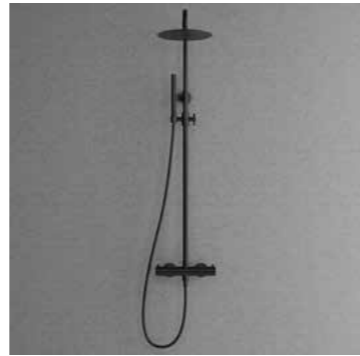

Pleasure 2

Shower set with modern, minimalist design. The ultra-sleek shower head can be tilted and delivers a generous, gently enveloping spray for a luxurious shower.

- Dual functions: ceiling shower and hand shower
- Made from stainless steel
- Anti-limescale feature allows easy cleaning of the hand shower and shower head if water is rich in lime
- Telescopic shower rail permits adjustment of shower head height
- Robust, adjustable hand shower mounting
- Anti-kink hose
- Reliable Vernet thermostat is also resistant to lime-rich water and is designed to quickly react to pressure and temperature changes in the water flow, providing a consistent water temperature
- Covers supplied for concealed wall mounting

Colour	Art. no	Price
Original	20010	£ 1069
Sand	20016	£ 1659
Amber	20017	£ 1659
Shadow	20018	£ 1849
Classic	20019	£ 1849
Rust	20011	£ 2139
Scrap	20012	£ 2139
Coal	20013	£ 2139

Technical data

CC 150
Adjustable shower rail: 970-1360 mm
Adjustable upper mounting: CC 70-129 mm from wall
Shower hose: 1,5 m
Shower head: Ø250 mm

Shadow

More information at scandtap.com