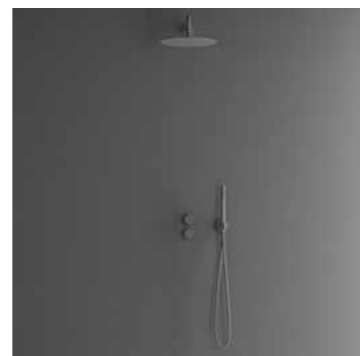

Scrap

Coal

Harmonized 2x

Built-in thermostatic mixer with elegant slimline details. Concealed installation behind the wall gives the bathroom a harmonious, minimalist look. Includes a thin, wide, wall-mounted ceiling shower head and a cylindrical hand shower that delivers a soft, comfortable, wide jet. Timeless design combined with Scandinavian style.