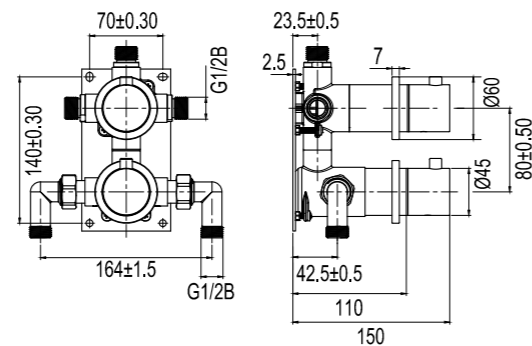

Technical data

Bath spout: 182 mm (the spout's ultimate protrusion from the wall depends on the thickness of the tiles and the sealing layer)
Shower hose: 1.5 m

More information at scandtap.com

Pleasure 2