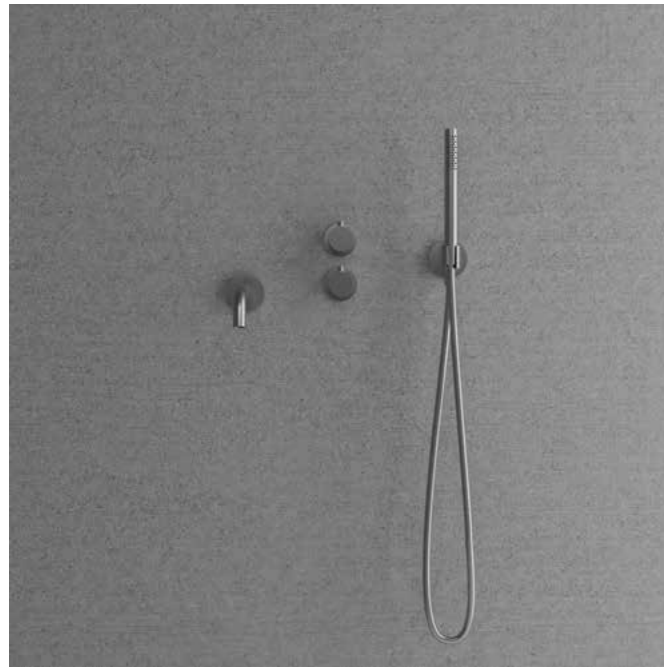

Original

Harmonized 4

Built-in bath mixer with elegant slimline details and a clean-lined bath spout. Concealed installation behind the wall gives the bathroom a harmonious, minimalist look. Includes a cylindrical hand shower that delivers a soft, comfortable, wide jet. Timeless design combined with Scandinavian style.

- Two functions: Bath spout and hand shower
- Made of stainless steel
- Approved by SINTEF and KIWA
- Two separate levers for adjusting temperature and water pressure
- Anti-twist hose
- Anti-limescale feature allows easy cleaning of the hand shower even if the water is hard
- Reliable Vernet thermostat is also resistant to lime-rich water and is designed to quickly react to pressure and temperature changes in the water flow, providing a consistent water temperature
- Supplied with certified Scandtap Box 1 installation box in stainless steel, which protects against water leakage behind wall
- Supplied with cover in matching colour for the leak indicator

See page 128 for an installation kit for built-in products.

Colour	Art. no	Price
Original	21060	£ 2259
Sand	21066	£ 2589
Amber	21067	£ 2589
Shadow	21068	£ 2809
Classic	21069	£ 2679
Rust	21061	£ 3019
Scrap	21062	£ 3019
Coal	21063	£ 3019

Technical data

Bath spout: 182 mm (the spout's ultimate protrusion from the wall depends on the thickness of the tiles and the sealing layer)
Shower hose: 1.5 m

More information at scandtap.com