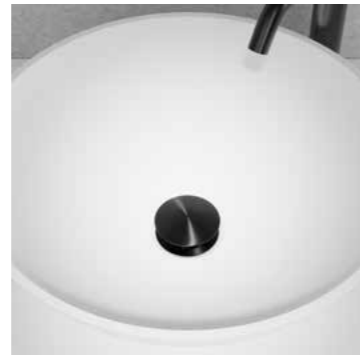

Shadow

Pop-up Universal Duo

Pop-up waste in stainless steel. Press-to-close universal design that is suitable for basins with or without an overflow. Combine with a mixer in the same finish for an integrated look. Can also be fixed so that the waste remains open at all times.

- Made from stainless steel

Colour	Art. no	Price
Original	10910	£ 79
Sand	10916	£ 99
Amber	10917	£ 99
Shadow	10918	£ 129
Classic	10919	£ 119
Rust	10920	£ 139
Scrap	10921	£ 139
Coal	10922	£ 139

Technical data

Adjustable: 0-70 mm
Cover cap: Ø 63 mm

More information at
scandtap.com