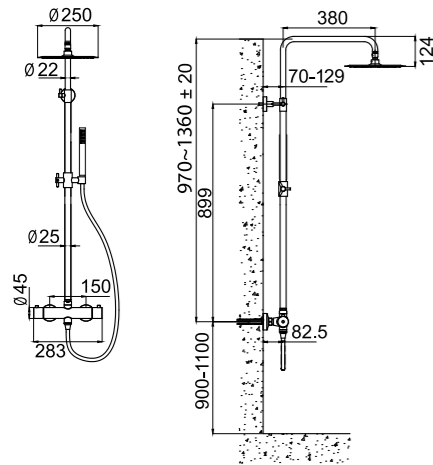

Pleasure 2

Shower set with modern, minimalist design. The ultra-sleek shower head can be tilted and delivers a generous, gently enveloping spray for a luxurious shower.

- Dual functions: ceiling shower and hand shower
- Made from stainless steel
- Anti-limescale feature allows easy cleaning of the hand shower and shower head if water is rich in lime
- Telescopic shower rail permits adjustment of shower head height
- Robust, adjustable hand shower mounting
- Anti-kink hose
- Reliable Vernet thermostat is also resistant to lime-rich water and is designed to quickly react to pressure and temperature changes in the water flow, providing a consistent water temperature
- Covers supplied for concealed wall mounting

Colour	Art. no	Price
Original	20010	£ 1069
Sand	20016	£ 1659
Amber	20017	£ 1659
Shadow	20018	£ 1849
Classic	20019	£ 1849
Rust	20011	£ 2139
Scrap	20012	£ 2139
Coal	20013	£ 2139

Technical data

CC 150
Adjustable shower rail: 970-1360 mm
Adjustable upper mounting: CC 70-129 mm from wall
Shower hose: 1,5 m
Shower head: Ø250 mm

Original