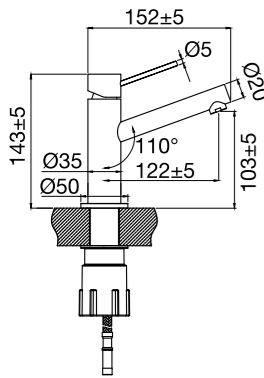

Technical data

Hole diameter: 35 mm

More information at
scandtap.com

Original

Vector Medium

A slimline mixer with modern design touches. Bold, angular lines create a striking minimalist appearance. A model in medium height with a seamless body that is perfect for inset basins and integrated ones for extra hand space. Fitted with high-quality components that save water while providing ample flow.