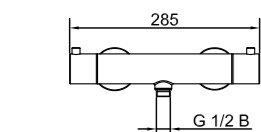

Technical data

CC 150

More information at scandtap.com