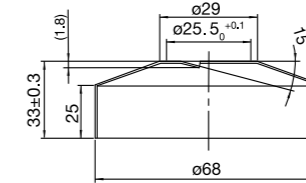

Pleasure Cover 33mm á 2pcs

An extra-large cover in stainless steel for the Steel Pleasure series, to replace the standard covers supplied with the mixers, and that can also be used to conceal visible pipework on the wall. 33 mm, 2 pcs.

Colour	Art. no	Price
Original	20810	£ 69
Sand	20816	£ 79
Amber	20817	£ 79
Shadow	20818	£ 89
Classic	20819	£ 79
Rust	20811	£ 99
Scrap	20812	£ 99
Coal	20813	£ 99

More information at scandtap.com