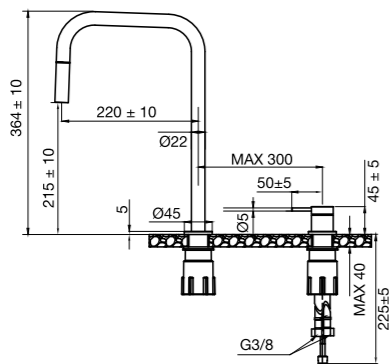

Technical data

Hole diameter spout: 35 mm

Hole diameter handle: 35 mm

Recommended CC between spout and handle: 100-300 mm

Rotation 0°, 110° or 360°

Water connection: G3/8"

Cold-Start function

More information at scandtap.com