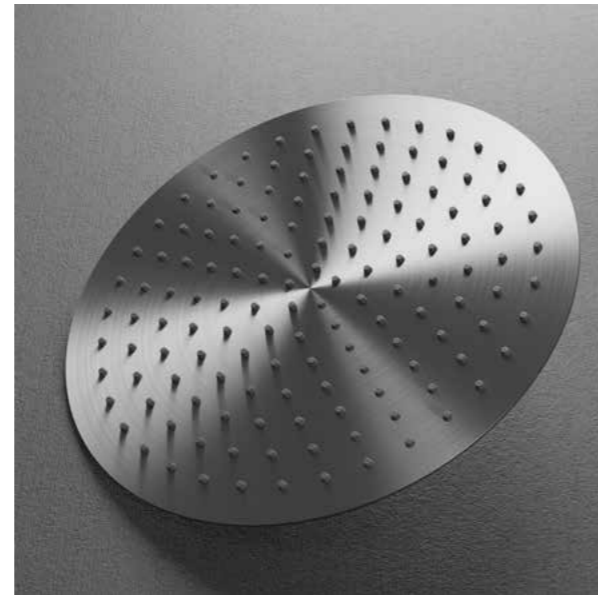

Harmonized head shower

Round, wide, tiltable ceiling shower head, Ø300 mm. The ceiling shower head aerates the water for an extra comfortable water jet. Compatible with ceiling and wall brackets in the Harmonized and Pleasure series.

Colour	Art. no	Price
Original	21100	£ 289
Sand	21106	£ 409
Amber	21107	£ 409
Shadow	21108	£ 459
Classic	21109	£ 439
Rust	21101	£ 509
Scrap	21102	£ 509
Coal	21103	£ 509

More information at scandtap.com

Harmonized long pipe

Long ceiling shower bracket compatible with ceiling-mounted built-in shower in the Harmonized series. Ideal for bathrooms with high ceiling height.

Colour	Art. no	Price
Original	21130	£ 179
Sand	21136	£ 189
Amber	21137	£ 189
Shadow	21138	£ 199
Classic	21139	£ 189
Rust	21131	£ 219
Scrap	21132	£ 219
Coal	21133	£ 219

Technical data

Length: 200 mm (the ceiling shower bracket's ultimate length depends on the thickness of the plasterboard and/or other ceiling materials)

More information at scandtap.com