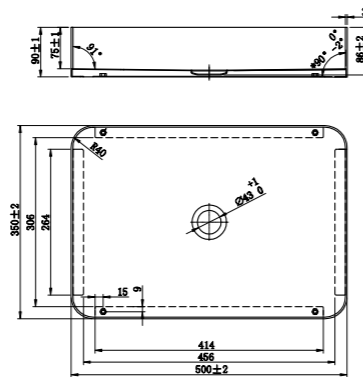

Technical data

Width: 500 mm
Depth: 350 mm
Height: 90 mm

More information at scandtap.com