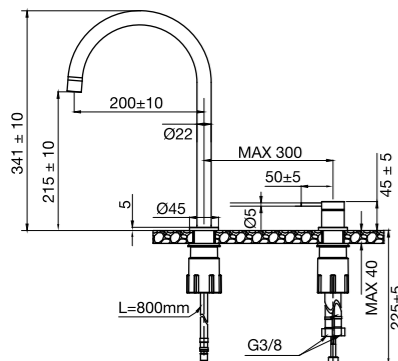

New!
Harmonized K2

Kitchen mixer with separate spout and handle. Modern minimalist design with slim shapes and great adaptability. Distance and angle between grip and spout can be adjusted according to personal taste and needs. The mixer has a soft design language that gives a clean impression.

- Made from stainless steel
- Cold-Start function
- Can be locked in position so spout cannot be moved
- Neoperl nozzle

Colour	Art. no	Price
Original	30140	£ 469
Sand	30141	£ 569
Amber	30142	£ 569
Shadow	30143	£ 659
Classic	30144	£ 619

Technical data

Hole diameter spout: 35 mm
Hole diameter handle: 35 mm
Recommended CC between spout and handle: 100-300 mm
Rotation 0°, 110° or 360°
Water connection: G3/8"
Cold-Start function

More information at scandtap.com