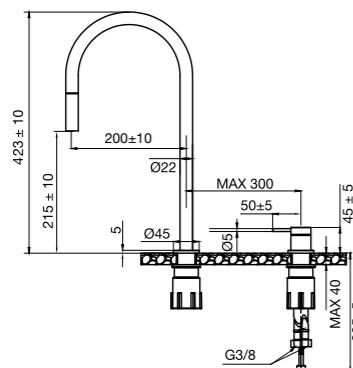

Technical data

Hole diameter spout: 35 mm
Hole diameter handle: 35 mm
Recommended CC between spout and handle: 100-300 mm
Rotation 0°, 110° or 360°
Water connection: G3/8"
Cold-Start function

More information
at scandtap.com