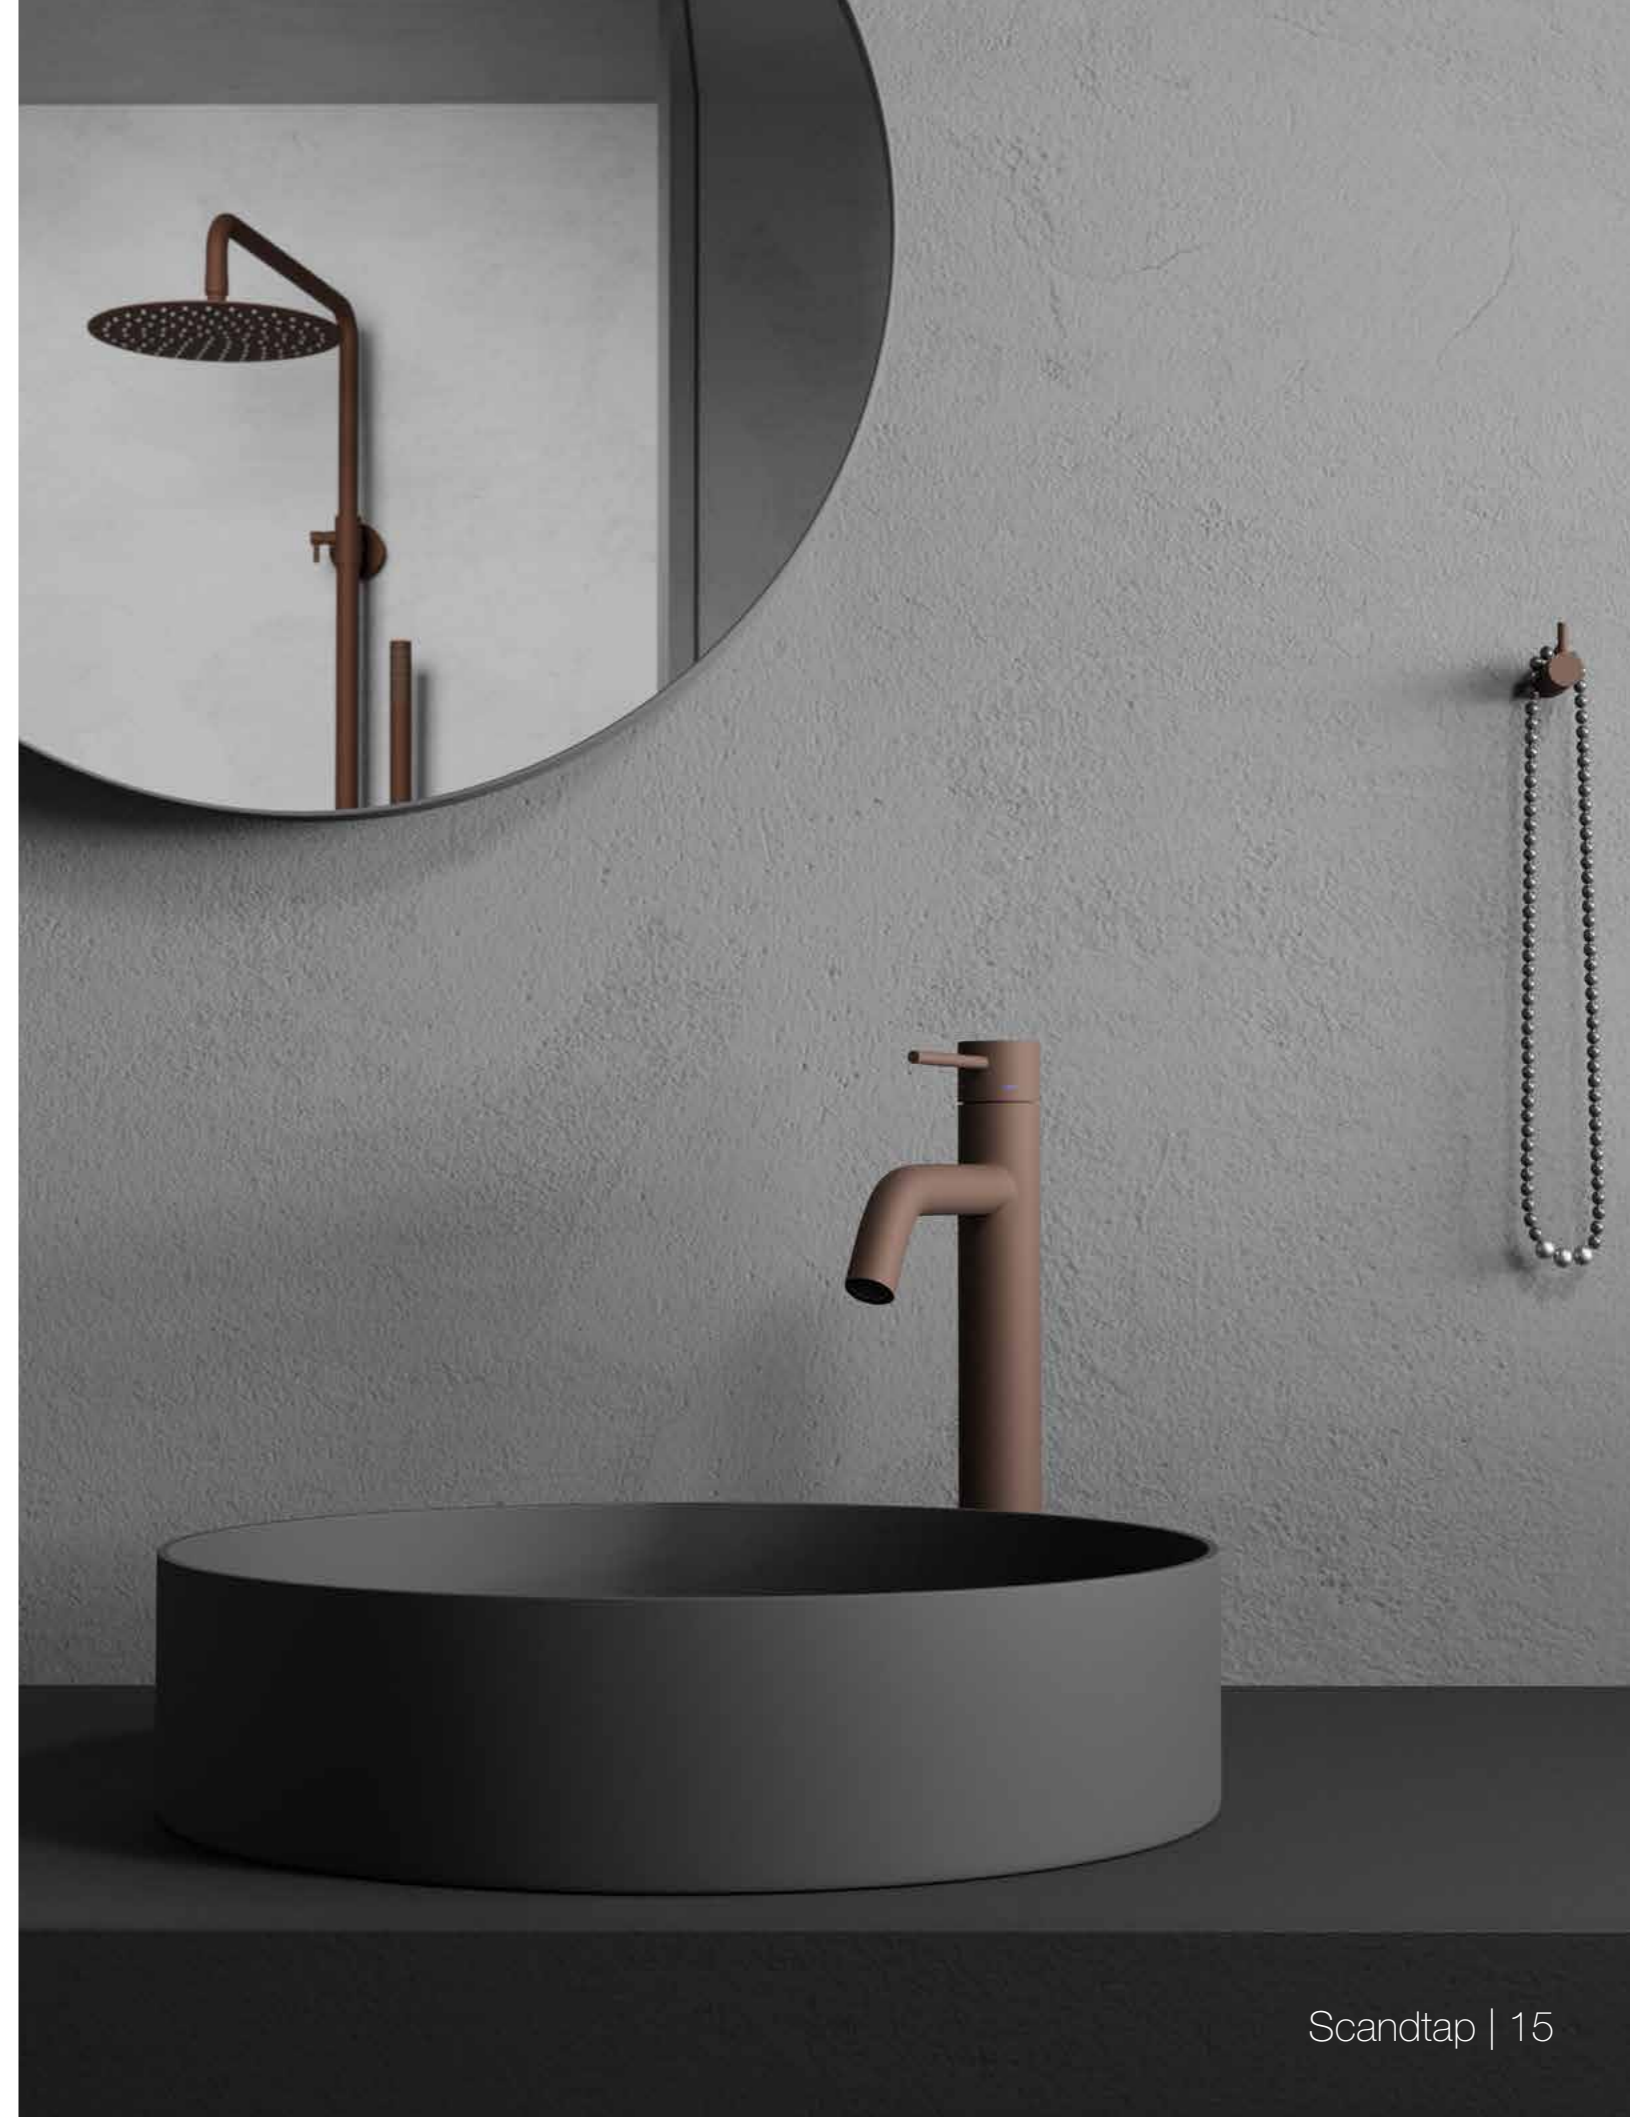

by Scandtap

by Scandtap combines premium materials and designs in stainless steel with specially selected ultra-matt PVD finishes. These finishes have been developed for, and approved by, architects who specialise in interior design. Ideal for the modern industrial interior. by Scandtap – The Architect's Choice.

Personalise with by Scandtap

One of the key goals of by Scandtap is to give interior designers the greatest possible freedom to design beautiful, unique, and individual environments. Achieving this requires exceptional versatility. by Scandtap colours are carefully coordinated to evoke raw industrial materials that are often found close together. Wherever you find one of these colours, you often find the other two as well. The best design often arises from observing and reinterpreting what many take for granted. So it feels completely natural to combine these colours in the same interior environment.