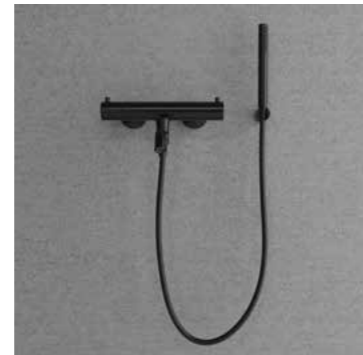

Shadow

Pleasure 4

Minimalist bath mixer that reflects Scandinavian design influences. The hand shower delivers a gently enveloping spray.

- Dual functions: hand shower and bath spout
- Anti-limescale feature allows easy cleaning of the hand shower if water is rich in lime
- Made from stainless steel
- Swivelling bath spout
- Anti-kink hose
- 1.5 m shower hose
- Thermostatic mixer with integrated shower outlet

Colour	Art. no	Price
Original	20040	£ 829
Sand	20046	£ 1169
Amber	20047	£ 1169
Shadow	20048	£ 1389
Classic	20049	£ 1379
Rust	20041	£ 1529
Scrap	20042	£ 1529
Coal	20043	£ 1529

Technical data

CC 150

Shower hose: 1,5 m

More information at
scandtap.com