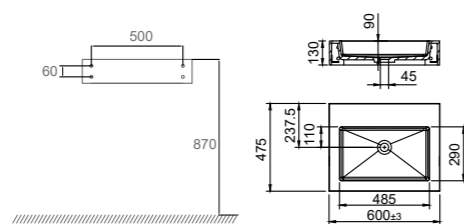

- Made of Solid Surface

Technical data

Dimensions: W600xD475xH130 mm

Weight: 17 kg

Art. no 46103 **Price** £ 1019

More information at scandtap.com

Solid SW4

Wall-mounted basin in matte white Solid Surface. With a Scandinavian design inspired by exclusive hotel style. Gentle features and a smooth, low-maintenance surface. Minimalist design and quality material – ideal for creating a timeless interior. With practical display and storage surfaces.