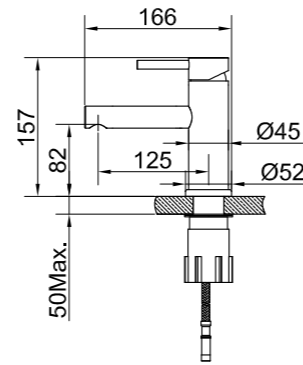

Colour	Art. no	Price
Original	10020	£ 309
Shadow	10028	£ 399

Technical data

Hole diameter: 35 mm

More information at scandtap.com

Two-hole mixer accessories

New!

90°-kit

Stainless steel installation kit with shorter connection pipe and 90° angle. For easier installation of Harmonized B2, Harmonized K2 and Harmonized K2 Square. For use where there is limited space under the worktop, due to smaller furniture with high drawers, for example. Reduces the distance from the bottom of the mixer to the lowest point of the connection pipe to 90 mm. Not suitable for models with a pull-out nozzle.