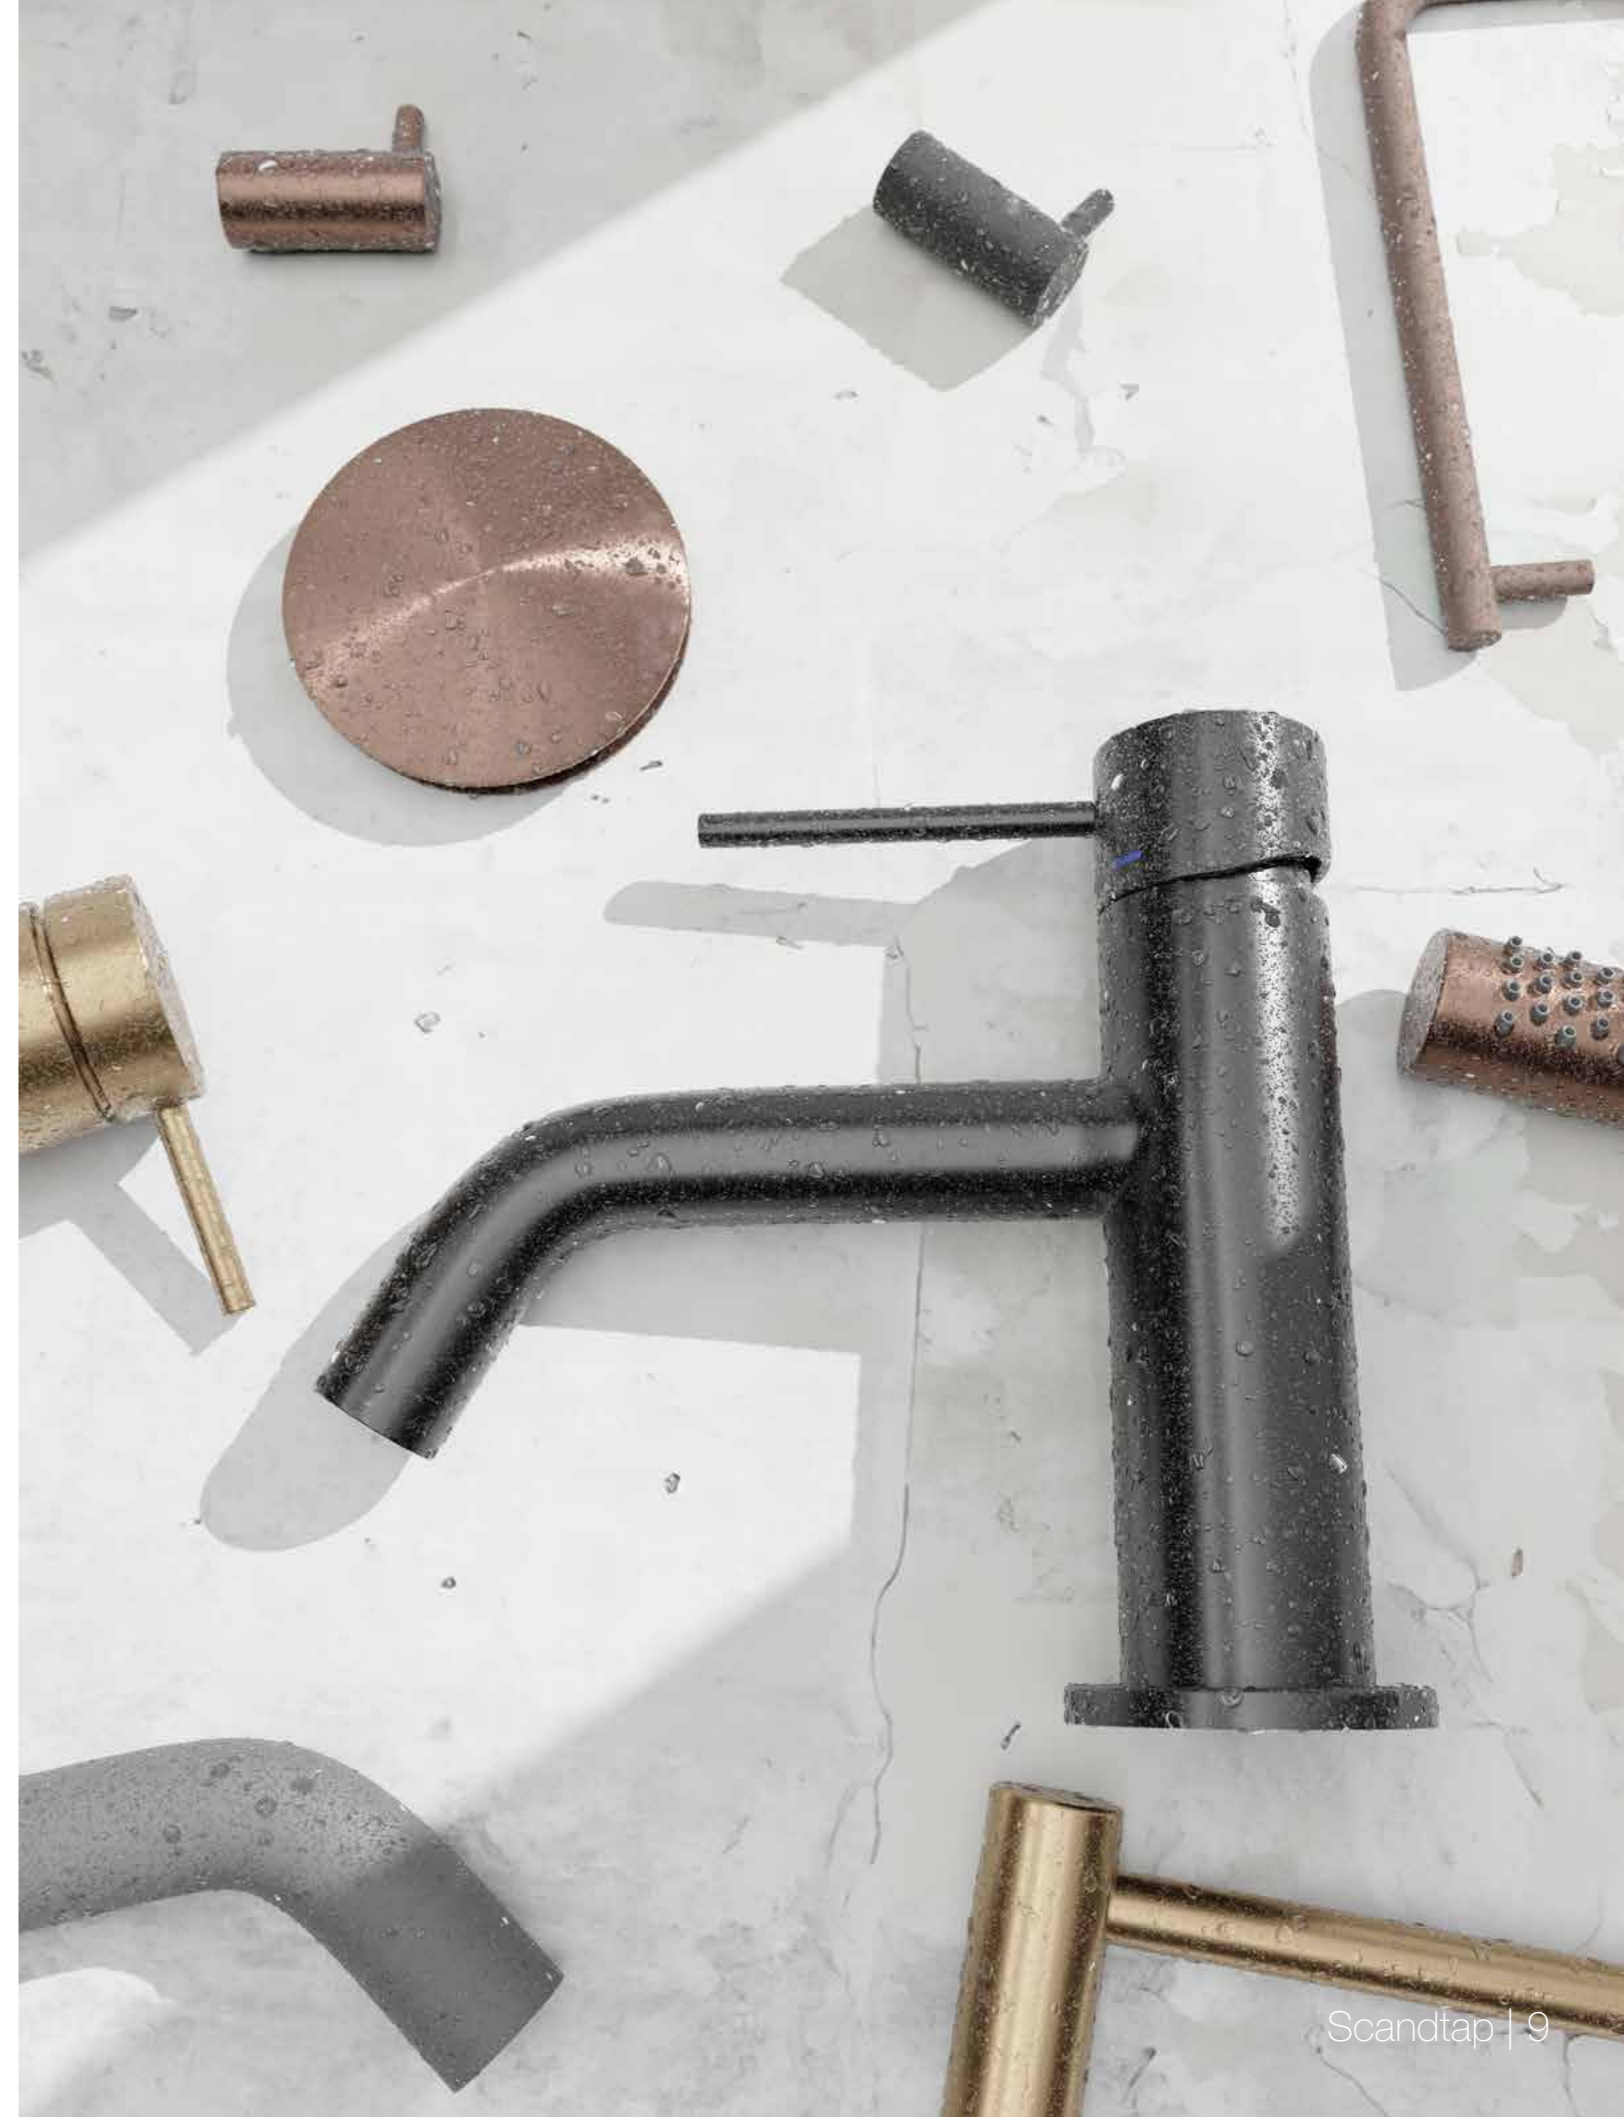

Our PVD colours

Our stainless steel range with PVD finishes includes the very popular colours Sand, Amber and Shadow. These are unique metal colours with a timeless, traditional look that suits any style, from exclusive and romantic to industrial. The colours can be used to complement kitchen and bathroom fittings, or as eye-catching features that set the tone and enhance the overall impression.

The range also includes the exclusive by Scandtap series, in the ultra-matt colours Rust, Scrap and Coal. These finishes have been developed for, and approved by, architects who specialize in interior design. They have been carefully coordinated to evoke raw industrial materials that are often found together and harmonize with each other.

The PVD process

The finish is created through evaporation and ionization under vacuum. The colour actually penetrates the metal instead of just providing a surface coating. This means that no clearcoat finish is needed, which could gradually become dull or flake off. The result is a superior scratch-resistant and durable surface, which preserves the colour and shine without any unwanted patina.

PVD is one of the most sustainable finishing methods available and allows the creation of exclusive colours. Its many advantages make this technology an obvious choice for colouring stainless steel.