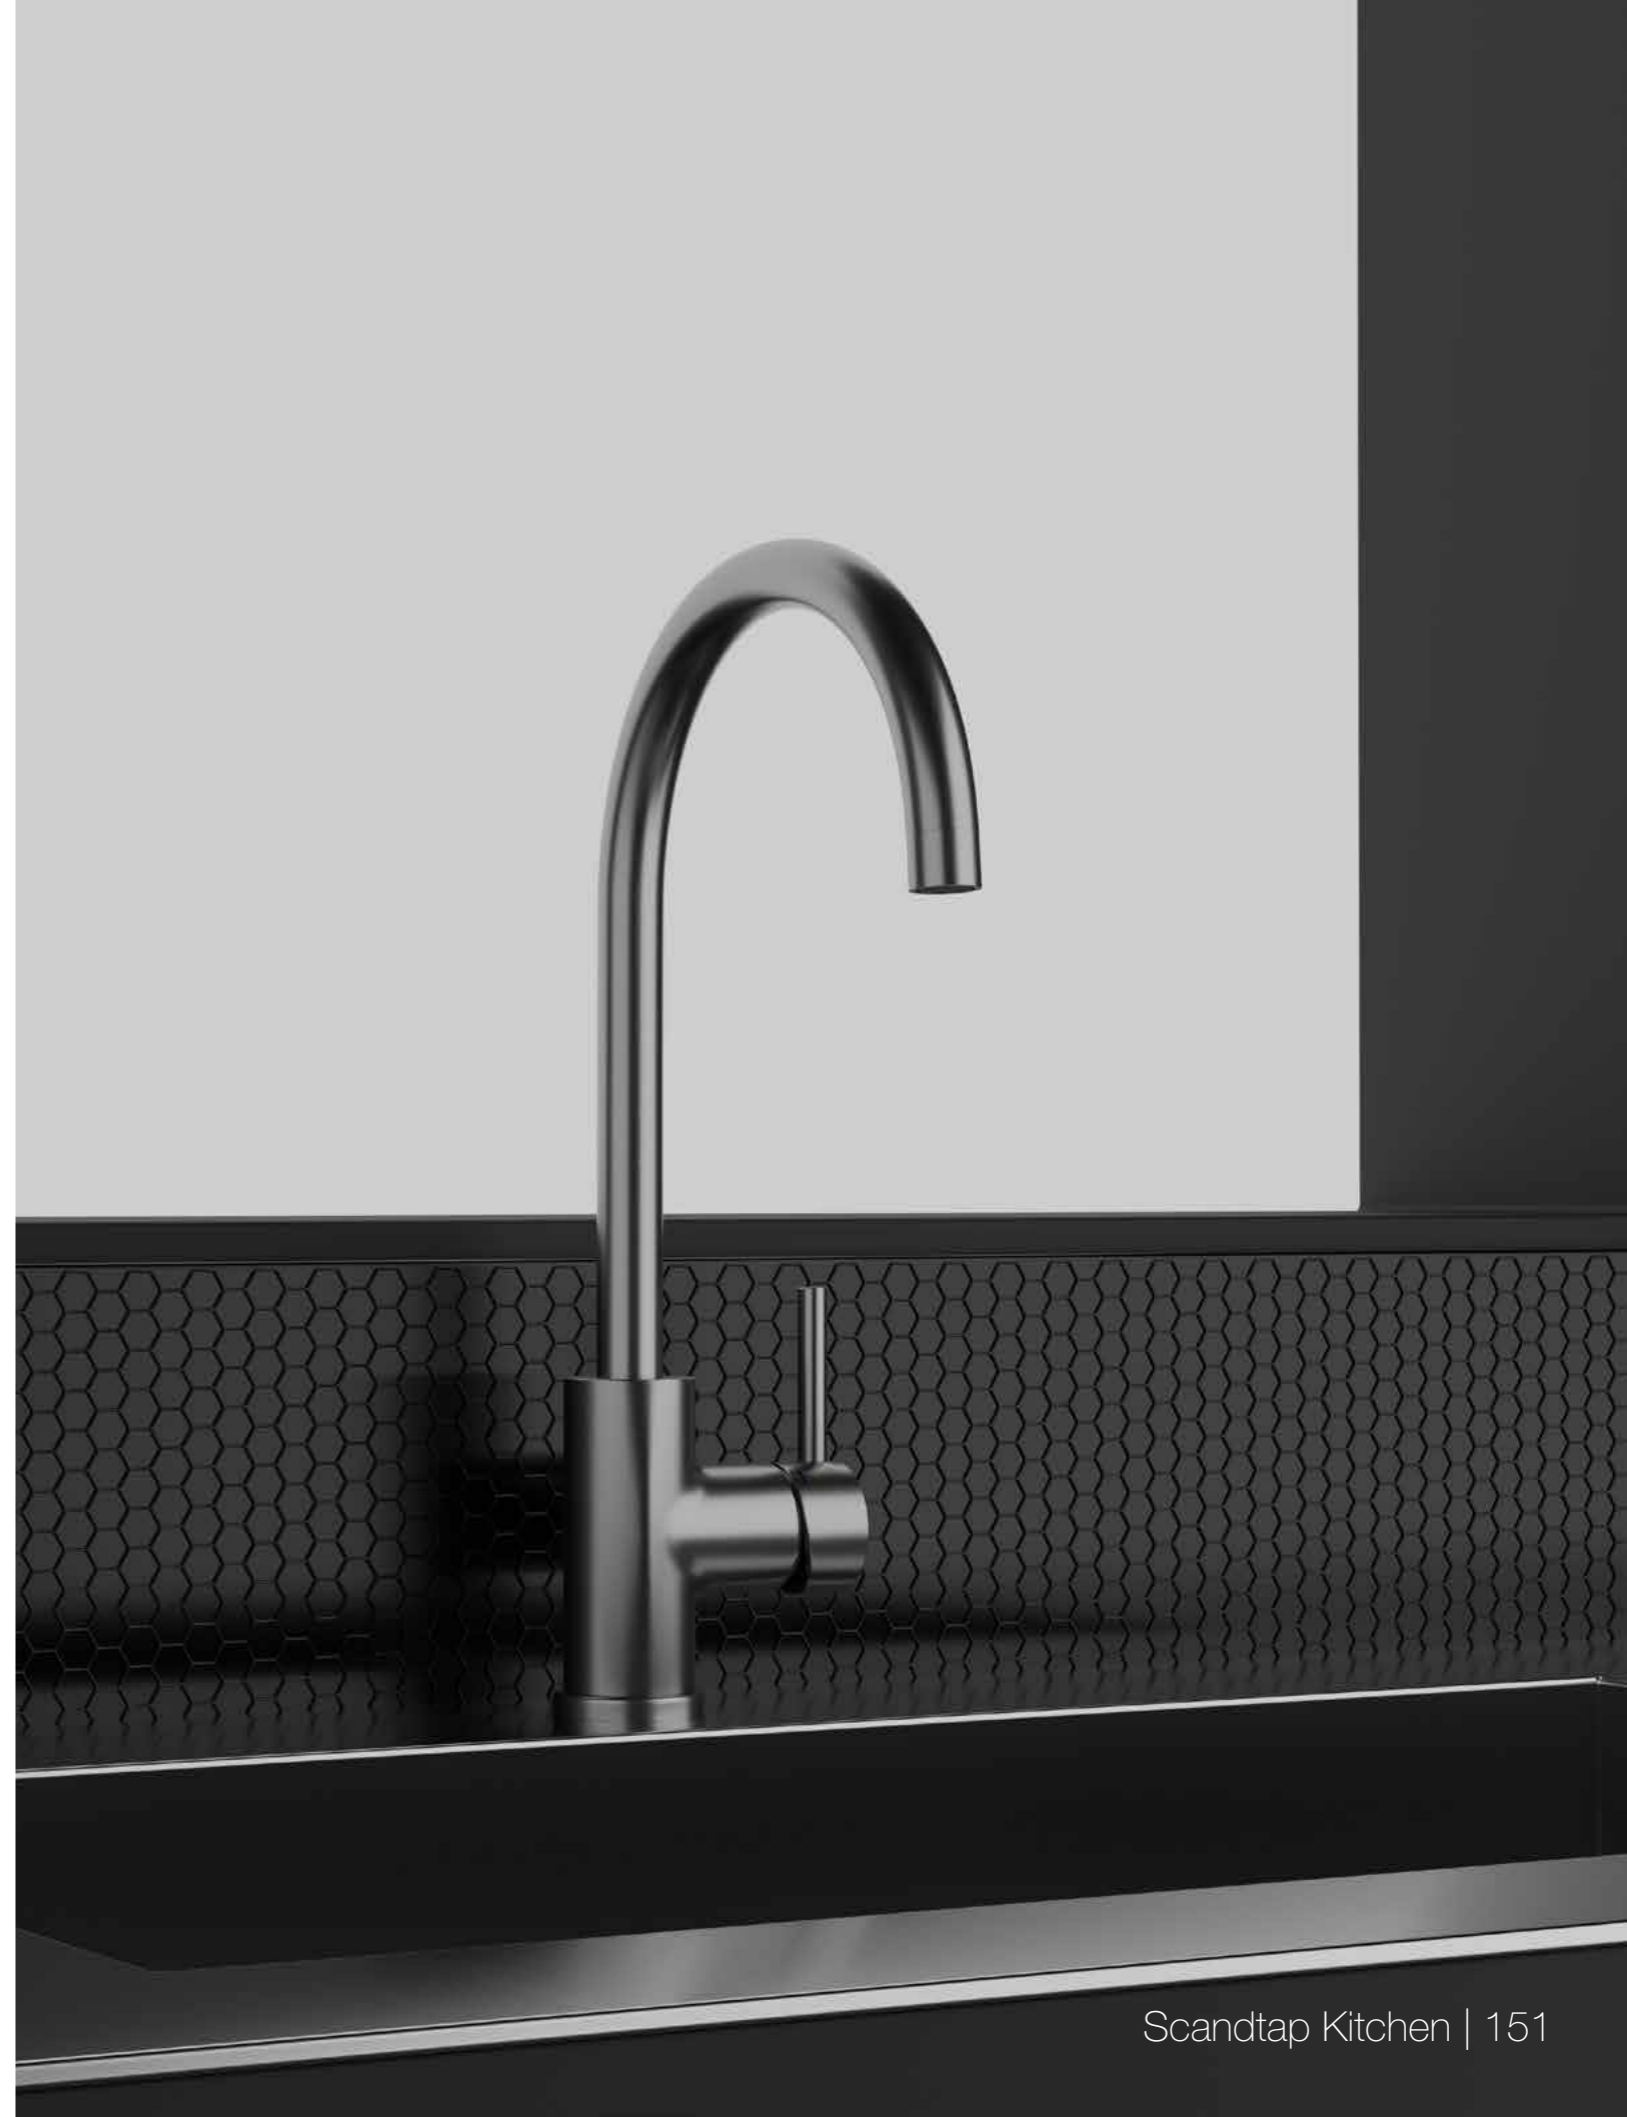

- Made from stainless steel
- Neoperl nozzle

Colour	Art. no	Price
Original	30000	£ 309
Sand	30001	£ 409
Amber	30002	£ 409
Shadow	30003	£ 469

Technical data

Hole diameter: 35 mm
Rotation 360° or 0°

More information at scandtap.com