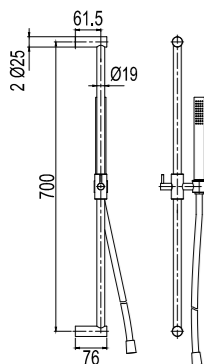

Technical data

CC 700
Length: 750 mm
Shower hose: 1,5 m
Diameter rod: Ø25 mm

More information at scandtap.com

Original

Sand

Amber

Shadow

Steel Pleasure 1