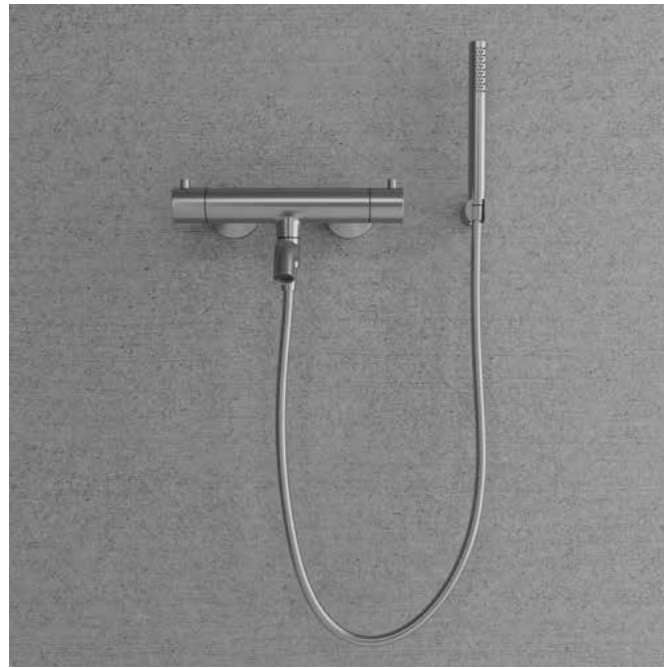

Original

Pleasure 4

Minimalist bath mixer that reflects Scandinavian design influences. The hand shower delivers a gently enveloping spray.

- Dual functions: hand shower and bath spout
- Anti-limescale feature allows easy cleaning of the hand shower if water is rich in lime
- Made from stainless steel
- Swivelling bath spout
- Anti-kink hose
- 1.5 m shower hose
- Thermostatic mixer with integrated shower outlet

Colour	Art. no	Price
Original	20040	£ 829
Sand	20046	£ 1169
Amber	20047	£ 1169
Shadow	20048	£ 1389
Classic	20049	£ 1379
Rust	20041	£ 1529
Scrap	20042	£ 1529
Coal	20043	£ 1529

Technical data

CC 150

Shower hose: 1,5 m

More information at
scandtap.com