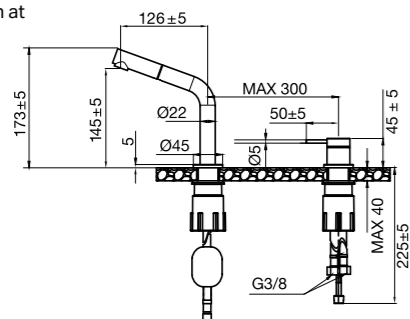

Technical data

Hole diameter spout: 35 mm
Hole diameter handle: 35 mm
Recommended CC between spout and handle: 100-300 mm
Rotation 0°, 110° or 360°
Water connection: G3/8"
Cold-Start function

More information at scandtap.com