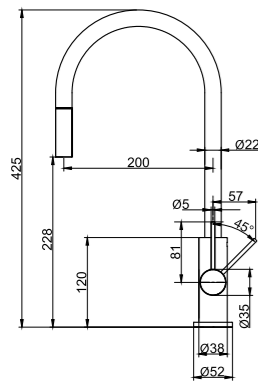

Technical data

Hole diameter: 35 mm
Rotation 360° or 0°

Sand