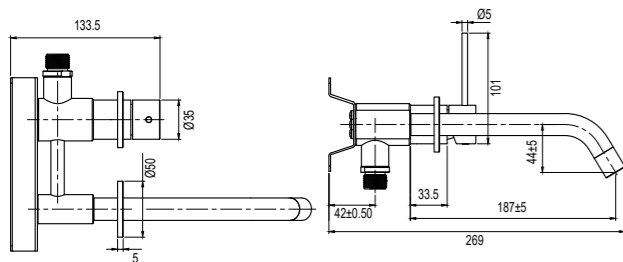

Coal

Harmonized 1

Built-in basin mixer with slimline design and gently rounded shapes. Concealed installation behind the wall gives the bathroom a light, airy feel. Clean, uncompromising design in a minimalist style. Ideal for integrated as well as free-standing basins.

- Made of stainless steel
- Neoperl nozzle
- Approved by SINTEF and KIWA
- Supplied with certified Scandtap Box 1 installation box in stainless steel, which protects against water leakage behind the wall
- Supplied with cover in matching colour for the leak indicator

Colour	Art. no	Price
Original	11000	£ 1369
Sand	11006	£ 1419
Amber	11007	£ 1419
Shadow	11008	£ 1519
Classic	11009	£ 1459
Rust	11001	£ 1619
Scrap	11002	£ 1619
Coal	11003	£ 1619

Technical data

CC 80

Spout length: 182 mm (the spout's ultimate protrusion from the wall depends on the thickness of the tiles and the sealing layer)

More information at
scandtap.com