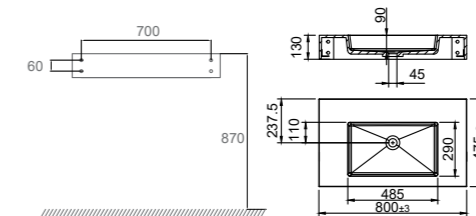

- Made of Solid Surface

Technical data

Dimensions: W800xD475xH130 mm

Weight: 18 kg

Art. no 46104 **Price** £ 1119

More information at scandtap.com

Solid SW5

Wall-mounted double basin in matte white Solid Surface. With a Scandinavian design inspired by exclusive hotel style. Gentle features and a smooth, low-maintenance surface. Minimalist design and quality material – ideal for creating a timeless interior. With practical display and storage surfaces.