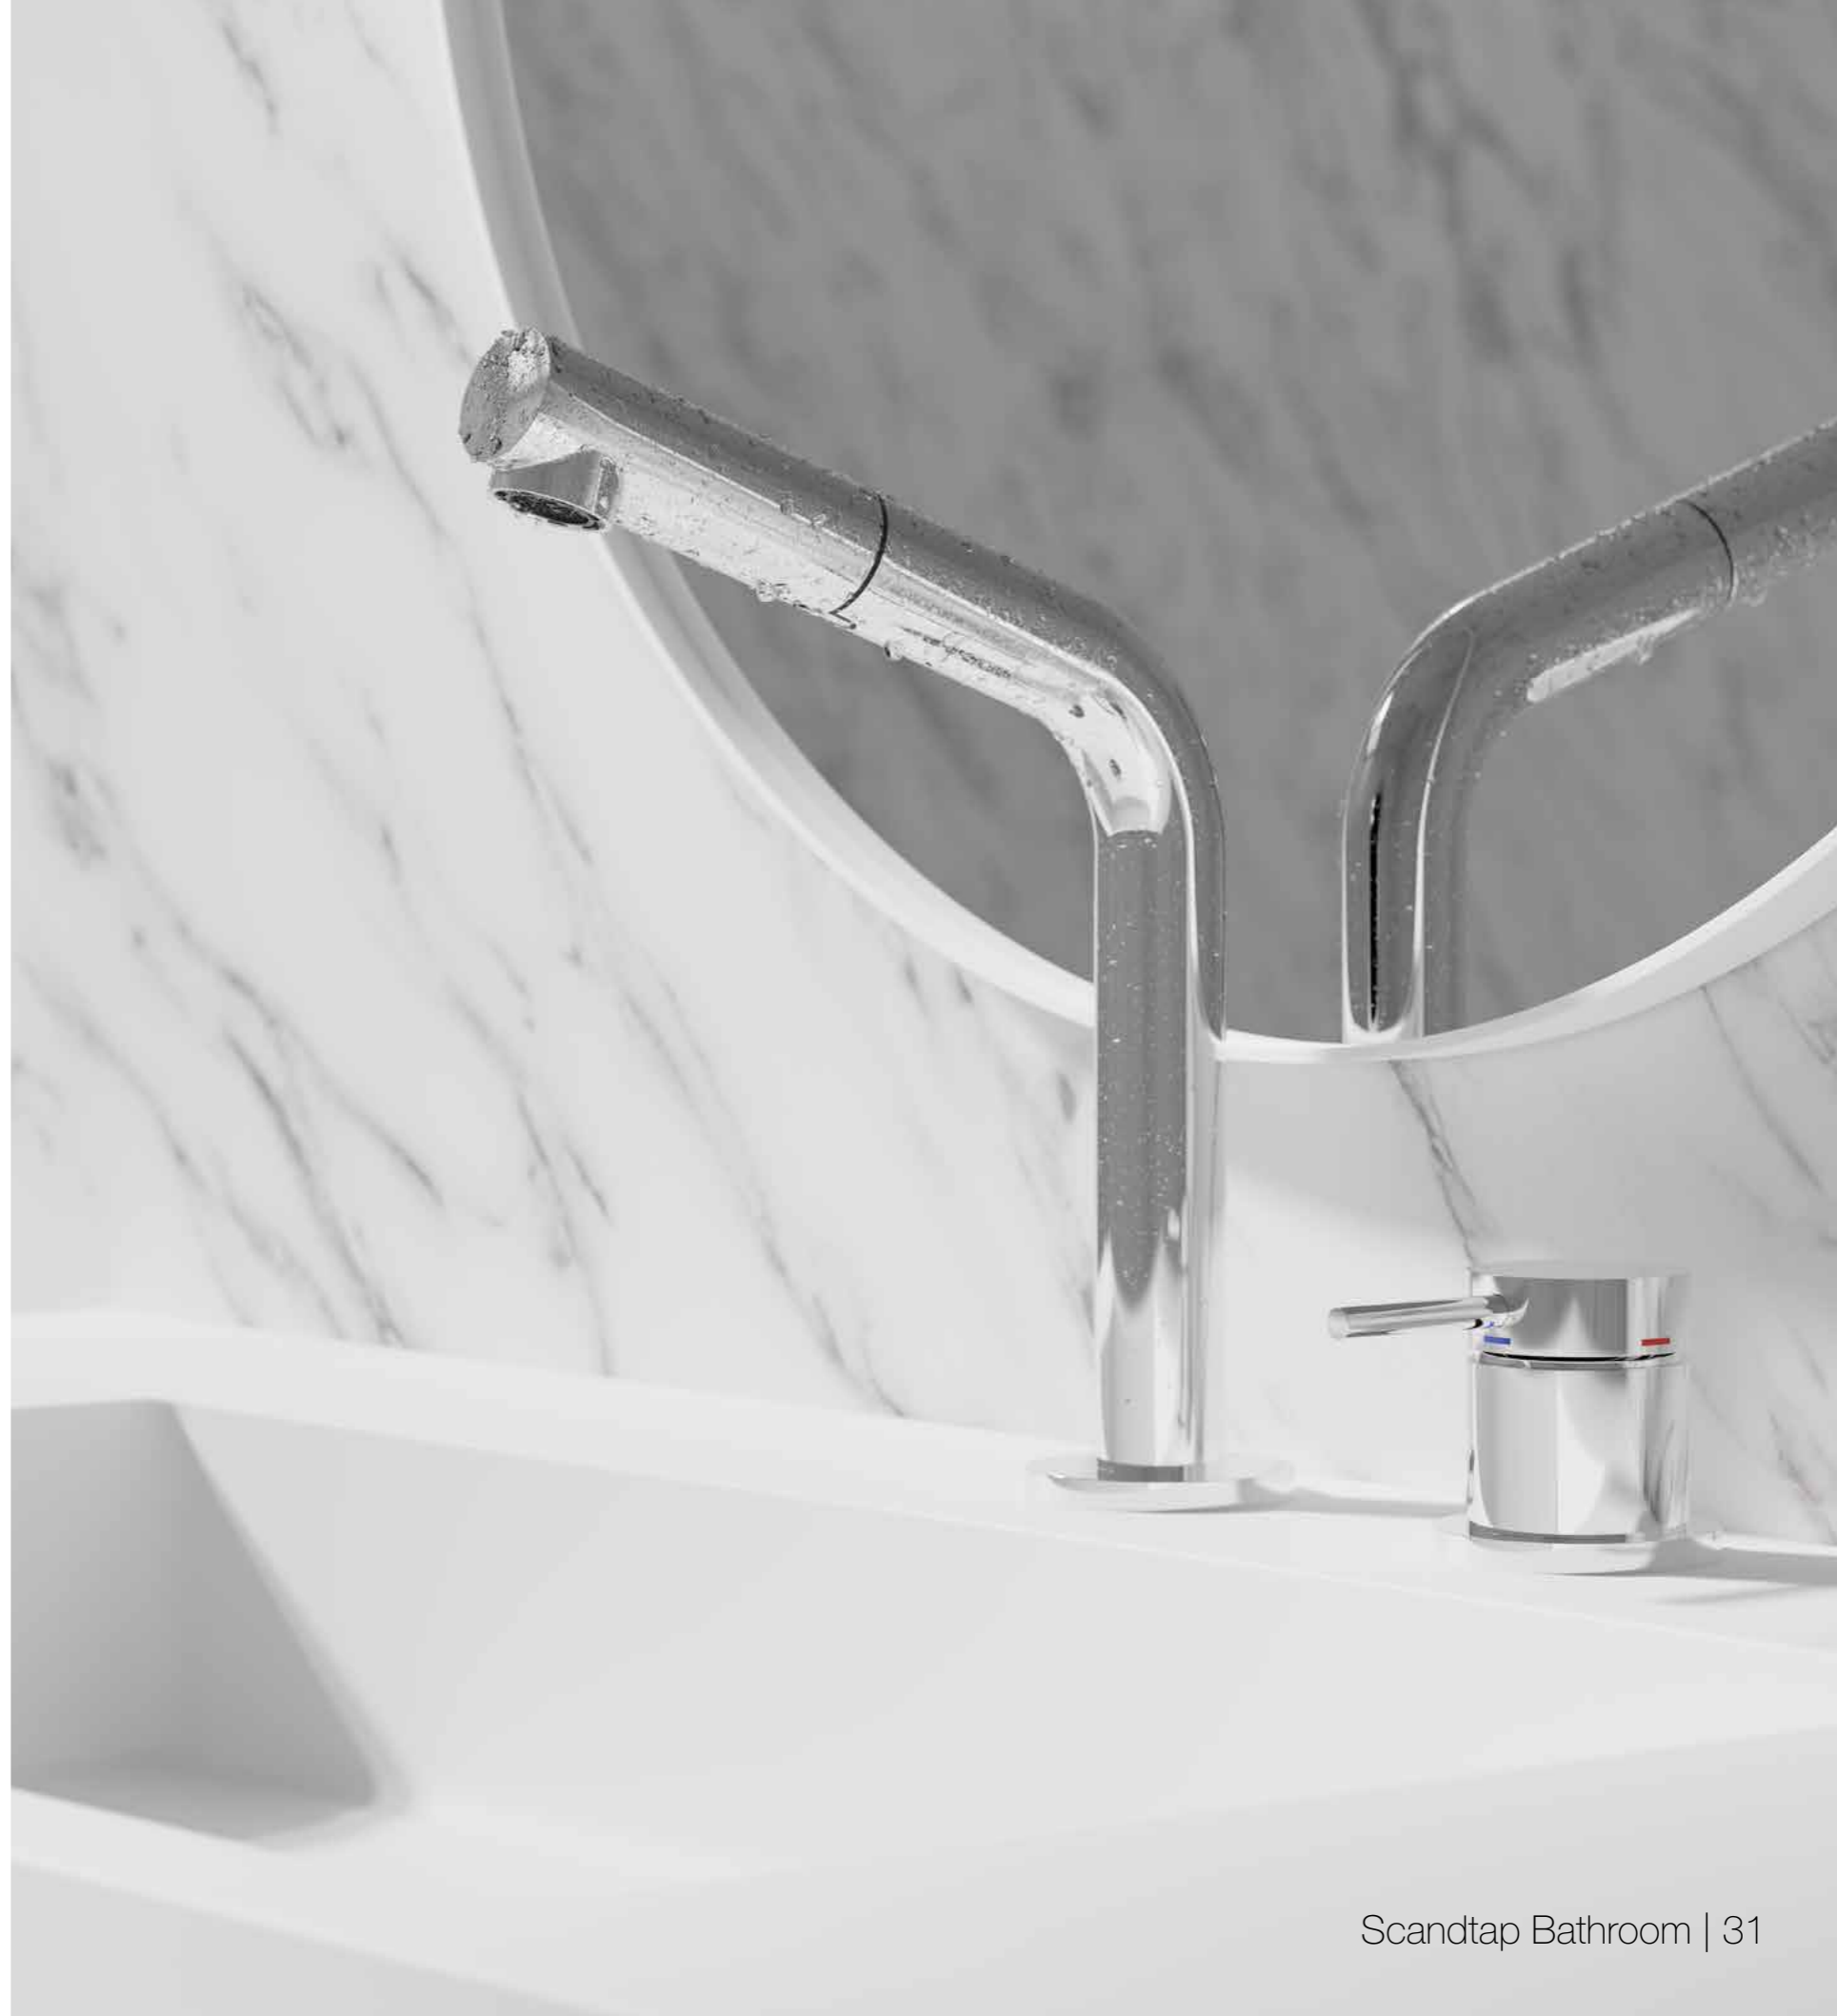

New!

Harmonized B2P

Basin mixer with separate spout and lever. Elegant and minimalist design, with practical realisation. Designed with a discreet pull-out nozzle for easy cleaning. Works excellently with recessed washbasins and integrated installation for extra hand space. The distance and angle between the handle and spout can be adjusted to your personal preferences and needs.

- The handle can be mounted to the right or left of the spout.
- The spout rotation range is adjustable, making cleaning the basin easier. The spout can also be locked at 0°.
- Pull-out nozzle.
- Made of stainless steel.
- Neoperl nozzle.

Colour	Art. no	Price
Original	10270	£ 789
Sand	10276	£ 909
Amber	10277	£ 909
Shadow	10278	£ 979
Classic	10279	£ 949

Technical data

Hole diameter spout: 35 mm
Hole diameter handle: 35 mm
Recommended CC between spout and handle: 100-300 mm
Rotation 0°, 110° or 360°
Water connection: G3/8"
Cold-Start function

More information at scandtap.com