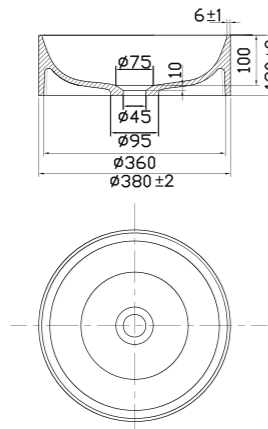

Technical data

Diameter: 380 mm
Height: 120 mm

Art. no   **Price**
46002   £ 599

More information at scandtap.com

Solid R3

Free-standing basin in elegant matt white Solid Surface. Contemporary conical bowl inspired by classical forms and straight lines. Each basin is hand-made and has its own unique character. Waste can be purchased separately.

- Made from Solid Surface