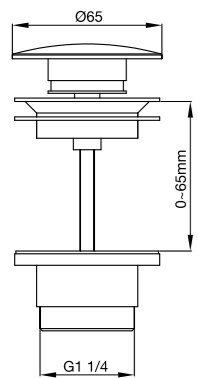

Technical data

Adjustable: 0-70 mm
Cover cap: Ø 63 mm