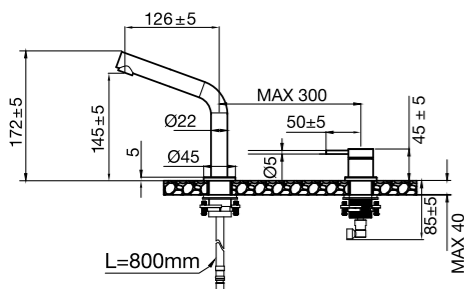

New!

Harmonized B2

Kitchen mixer with separate spout and lever. Elegant and minimalist design, with practical realisation. The distance and angle between the handle and spout can be adjusted to your personal preferences and needs.

- The handle can be mounted to the right or left of the spout.
- The spout rotation range is adjustable, making cleaning the basin easier. The spout can also be locked at 0°.
- Made of stainless steel.
- Neoperl nozzle.

Colour	Art. no	Price
Original	10260	£ 479
Sand	10266	£ 599
Amber	10267	£ 599
Shadow	10268	£ 669
Classic	10269	£ 629

Technical data

Spout hole diameter: 35 mm
Handle hole diameter: 35 mm
Recommended CC between the spout and handle: 100–300 mm
Rotation: 0°, 110° or 360°
Connector: G 3/8

More information at scandtap.com

Sand