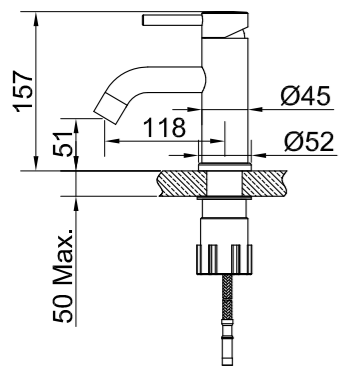

Technical data

Hole diameter: 35 mm

More information at scandtap.com