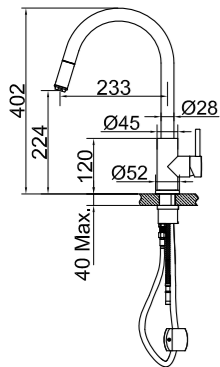

Technical data

Hole diameter: 35 mm
Rotation 360°

More information at scandtap.com