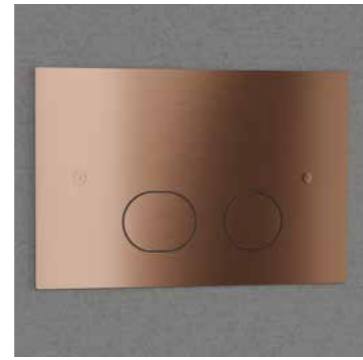

New! 2025

Steel Style T

Elegant, wall-mounted flush plate with two smooth-action buttons for half flush and full flush. The slimline plate in solid stainless steel adds a distinctive highlight. Matches the rest of the range in colour and design.

- Made of stainless steel
- Secured with the supplied screws, which have the same surface finish as the flush plate

Colour	Art. no	Price
Original	15070	£ 329
Sand	15071	£ 389
Amber	15072	£ 389
Shadow	15073	£ 419
Classic	15079	£ 409
Rust	15074	£ 429
Scrap	15075	£ 429
Coal	15076	£ 429

Technical data

CC: 160 mm
Dimensions: 220 x 150 x 3 mm
Full and half flush
Fits TECE WC frame
6/3 litre flush

Amber

More information at scandtap.com