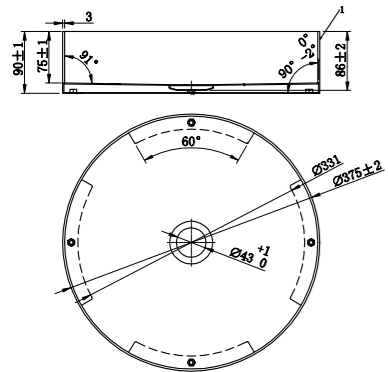

Technical data

Diameter: 375 mm
Height: 90 mm

More information at scandtap.com