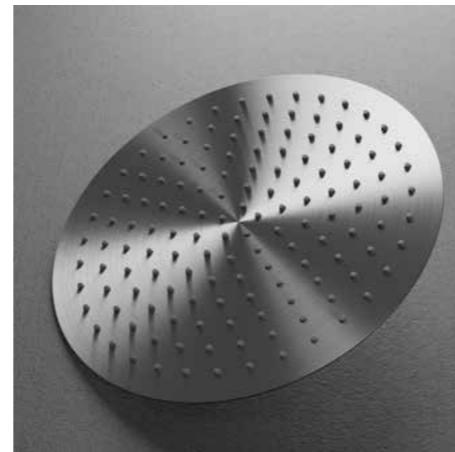

Shower head Pleasure

The round, tiltable shower head delivers a generous, gently enveloping spray for a luxurious shower. Suitable for Pleasure & Harmonized. Diameter: 250 mm.

Colour	Art. no	Price
Original	02010	£ 249
Sand	02016	£ 389
Amber	02017	£ 389
Shadow	02018	£ 439
Classic	02011	£ 419
Rust	02025-RU	£ 459
Scrap	02025-SC	£ 459
Coal	02025-CO	£ 459