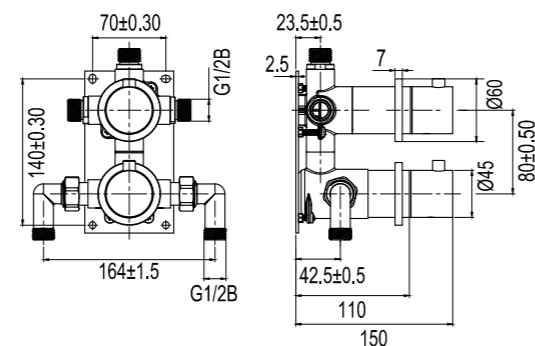

Harmonized 3x

Built-in thermostatic mixer with elegant slimline details. Concealed installation behind the wall gives the bathroom a harmonious, minimalist look. Includes a thin, wide, wall-mounted ceiling shower head, a bath spout with a minimalist design and a cylindrical hand shower that delivers a soft, comfortable, wide jet. Timeless design combined with Scandinavian style.

- Three functions: Ceiling shower, hand shower and bath spout
- Made of stainless steel
- Approved by SINTEF and KIWA
- Two separate levers for adjusting temperature and water pressure
- Wall-mounted ceiling shower head
- Tiltable ceiling shower head
- Anti-twist hose
- Anti-limescale feature allows easy cleaning of the hand shower and ceiling shower head even if the water is hard
- Reliable Vernet thermostat is also resistant to lime-rich water and is designed to quickly react to pressure and temperature changes in the water flow, providing a consistent water temperature
- Supplied with certified Scandtap Box 1 installation box in stainless steel, which protects against water leakage behind wall
- Supplied with cover in matching colour for the leak indicator

See page 128 for an installation kit for built-in products.

Colour	Art. no	Price
Original	21050	£ 2599
Sand	21056	£ 2809
Amber	21057	£ 2809
Shadow	21058	£ 3019
Classic	21059	£ 2909
Rust	21051	£ 3229
Scrap	21052	£ 3229
Coal	21053	£ 3229

Technical data

Wall-mounted ceiling shower bracket: CC 460 mm (the ceiling shower bracket's ultimate protrusion from the wall depends on the thickness of the tiles and the sealing layer)

Bath spout: 182 mm (the spout's ultimate protrusion from the wall depends on the thickness of the tiles and the sealing layer)

Ceiling shower head: Ø300 mm

Shower hose: 1.5 m

More information at scandtap.com