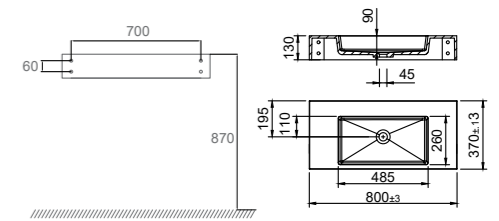

- Made of Solid Surface

Technical data

Dimensions: W800xD370xH130 mm

Weight: 17.5 kg

Art. no **Price**
46102 £ 929

More information at scandtap.com

Solid SW3

Wall-mounted basin in matte white Solid Surface. With a Scandinavian design inspired by exclusive hotel style. Gentle features and a smooth, low-maintenance surface. Minimalist design and quality material – ideal for creating a timeless interior. Perfect size for small bathrooms.