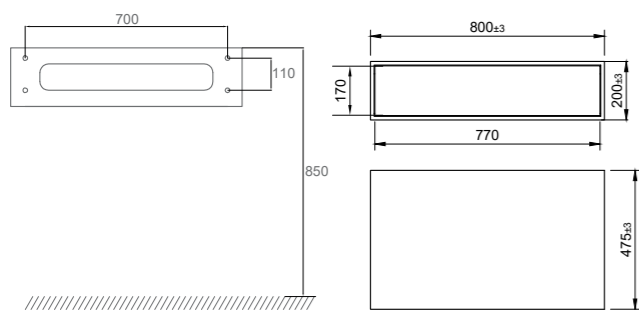

Technical data

W800xD475xH200 mm

Weight: 32 kg

Art. no 46252   **Price** £ 2019

More information at scandtap.com