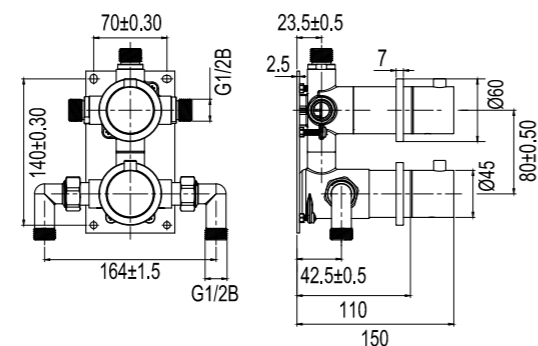

Coal

More information at
scandtap.com