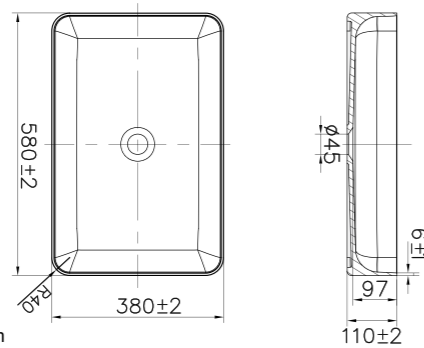

- Made from Solid Surface

Technical data

Diameter: 402 mm
Height: 130 mm

Art. no **Price**
46003 £ 599

More information at scandtap.com

Solid R4

Inset basin in elegant matt white Solid Surface. Round bowl in a minimalist design. Each basin is hand-made and has its own unique character. Waste can be purchased separately.

- Made from Solid Surface

Technical data

Diameter: 380 mm
Height: 50 mm from counter top

Art. no **Price**
46004 £ 599

More information at scandtap.com

Solid S1

Free-standing basin in elegant matt white Solid Surface. Rounded square design with a gentle minimalist look. Each basin is hand-made and has its own unique character. Waste can be purchased separately.

- Made from Solid Surface

Technical data

Width: 380 mm
Depth: 380 mm
Height: 110 mm

Art. no **Price**
46051 £ 599

More information at scandtap.com

Solid S2

Free-standing basin in elegant matt white Solid Surface. Rounded rectangular outline with generous space and a gentle minimalist look. Each basin is hand-made and has its own unique character. Waste can be purchased separately.

- Made from Solid Surface

Technical data

Width: 580 mm
Depth: 380 mm
Height: 110 mm

Art. no **Price**
46052 £ 719

More information at scandtap.com

Solid S3

Free-standing basin in elegant matt white Solid Surface. Iconic design that fuses natural and geometrical shapes. Each basin is hand-made and has its own unique character. Waste can be purchased separately.