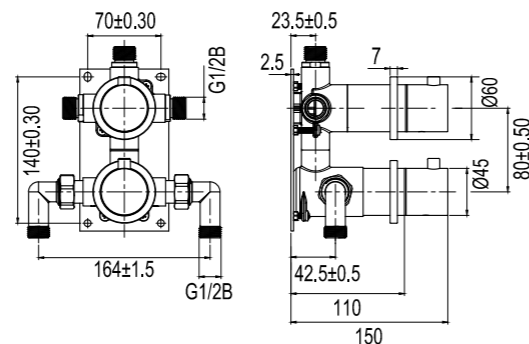

More information at scandtap.com