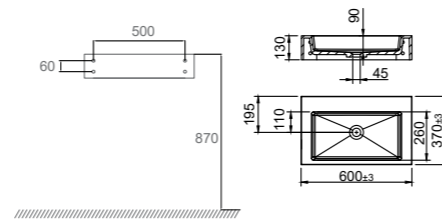

- Made of Solid Surface

Technical data

Dimensions: W600xD370xH130 mm

Weight: 14.5 kg

Art. no **Price**
46101 £ 829

More information at scandtap.com

Solid SW2

Wall-mounted basin in matte white Solid Surface. With a Scandinavian design inspired by exclusive hotel style. Gentle features and a smooth, low-maintenance surface. Minimalist design and quality material – ideal for creating a timeless interior. With practical display and storage surfaces.