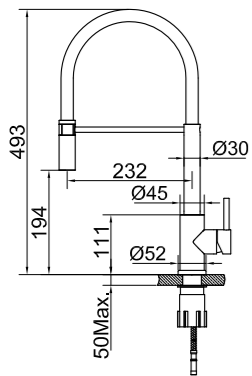

Technical data

Hole diameter: 35 mm
Rotation 360°

More information at scandtap.com