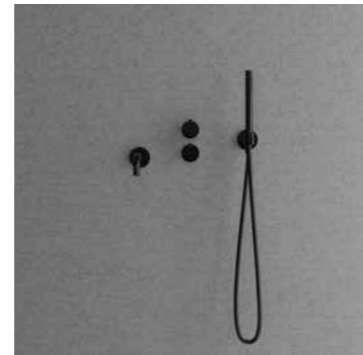

Ceiling shower head: Ø300 mm

Shower hose: 1.5 m

More information at scandtap.com

Original

Sand

Classic

Amber

Rust