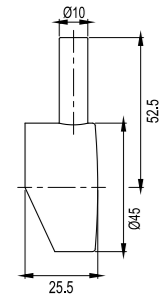

Short bar 5 mm

Short handle for kitchen faucet that allows less distance between faucet and wall. Minimum suitable distance between wall and center of the mixer hole: 42 mm. Fits mixers in the Steel Accent, Steel Accent Square, Steel Mood & Steel Equip series.

Colour	Art. no	Price
Original	32000	£ 29
Sand	32001	£ 39
Amber	32002	£ 39
Shadow	32003	£ 49
Rust	32004	£ 59
Scrap	32005	£ 59
Coal	32006	£ 59

More information at scandtap.com