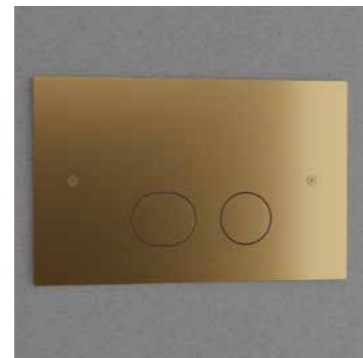

Sand

Steel Style

Elegant, wall-mounted flush plate with two smooth-action buttons for half flush and full flush. The slimline plate in solid stainless steel adds a distinctive highlight. Matches the rest of the range in colour and design.

- Made of stainless steel
- Secured with the supplied screws, which have the same surface finish as the flush plate

Colour	Art. no	Price
Original	15060	£ 329
Sand	15061	£ 389
Amber	15062	£ 389
Shadow	15063	£ 419
Classic	15069	£ 409
Rust	15064	£ 429
Scrap	15065	£ 429
Coal	15066	£ 429

Technical data

CC: 190 mm
Dimensions: 250 x 160 x 3 mm
Full and half flush
Fits Geberit Duofix Sigma H112 WC frame
6/3 litre flush

More information at scandtap.com