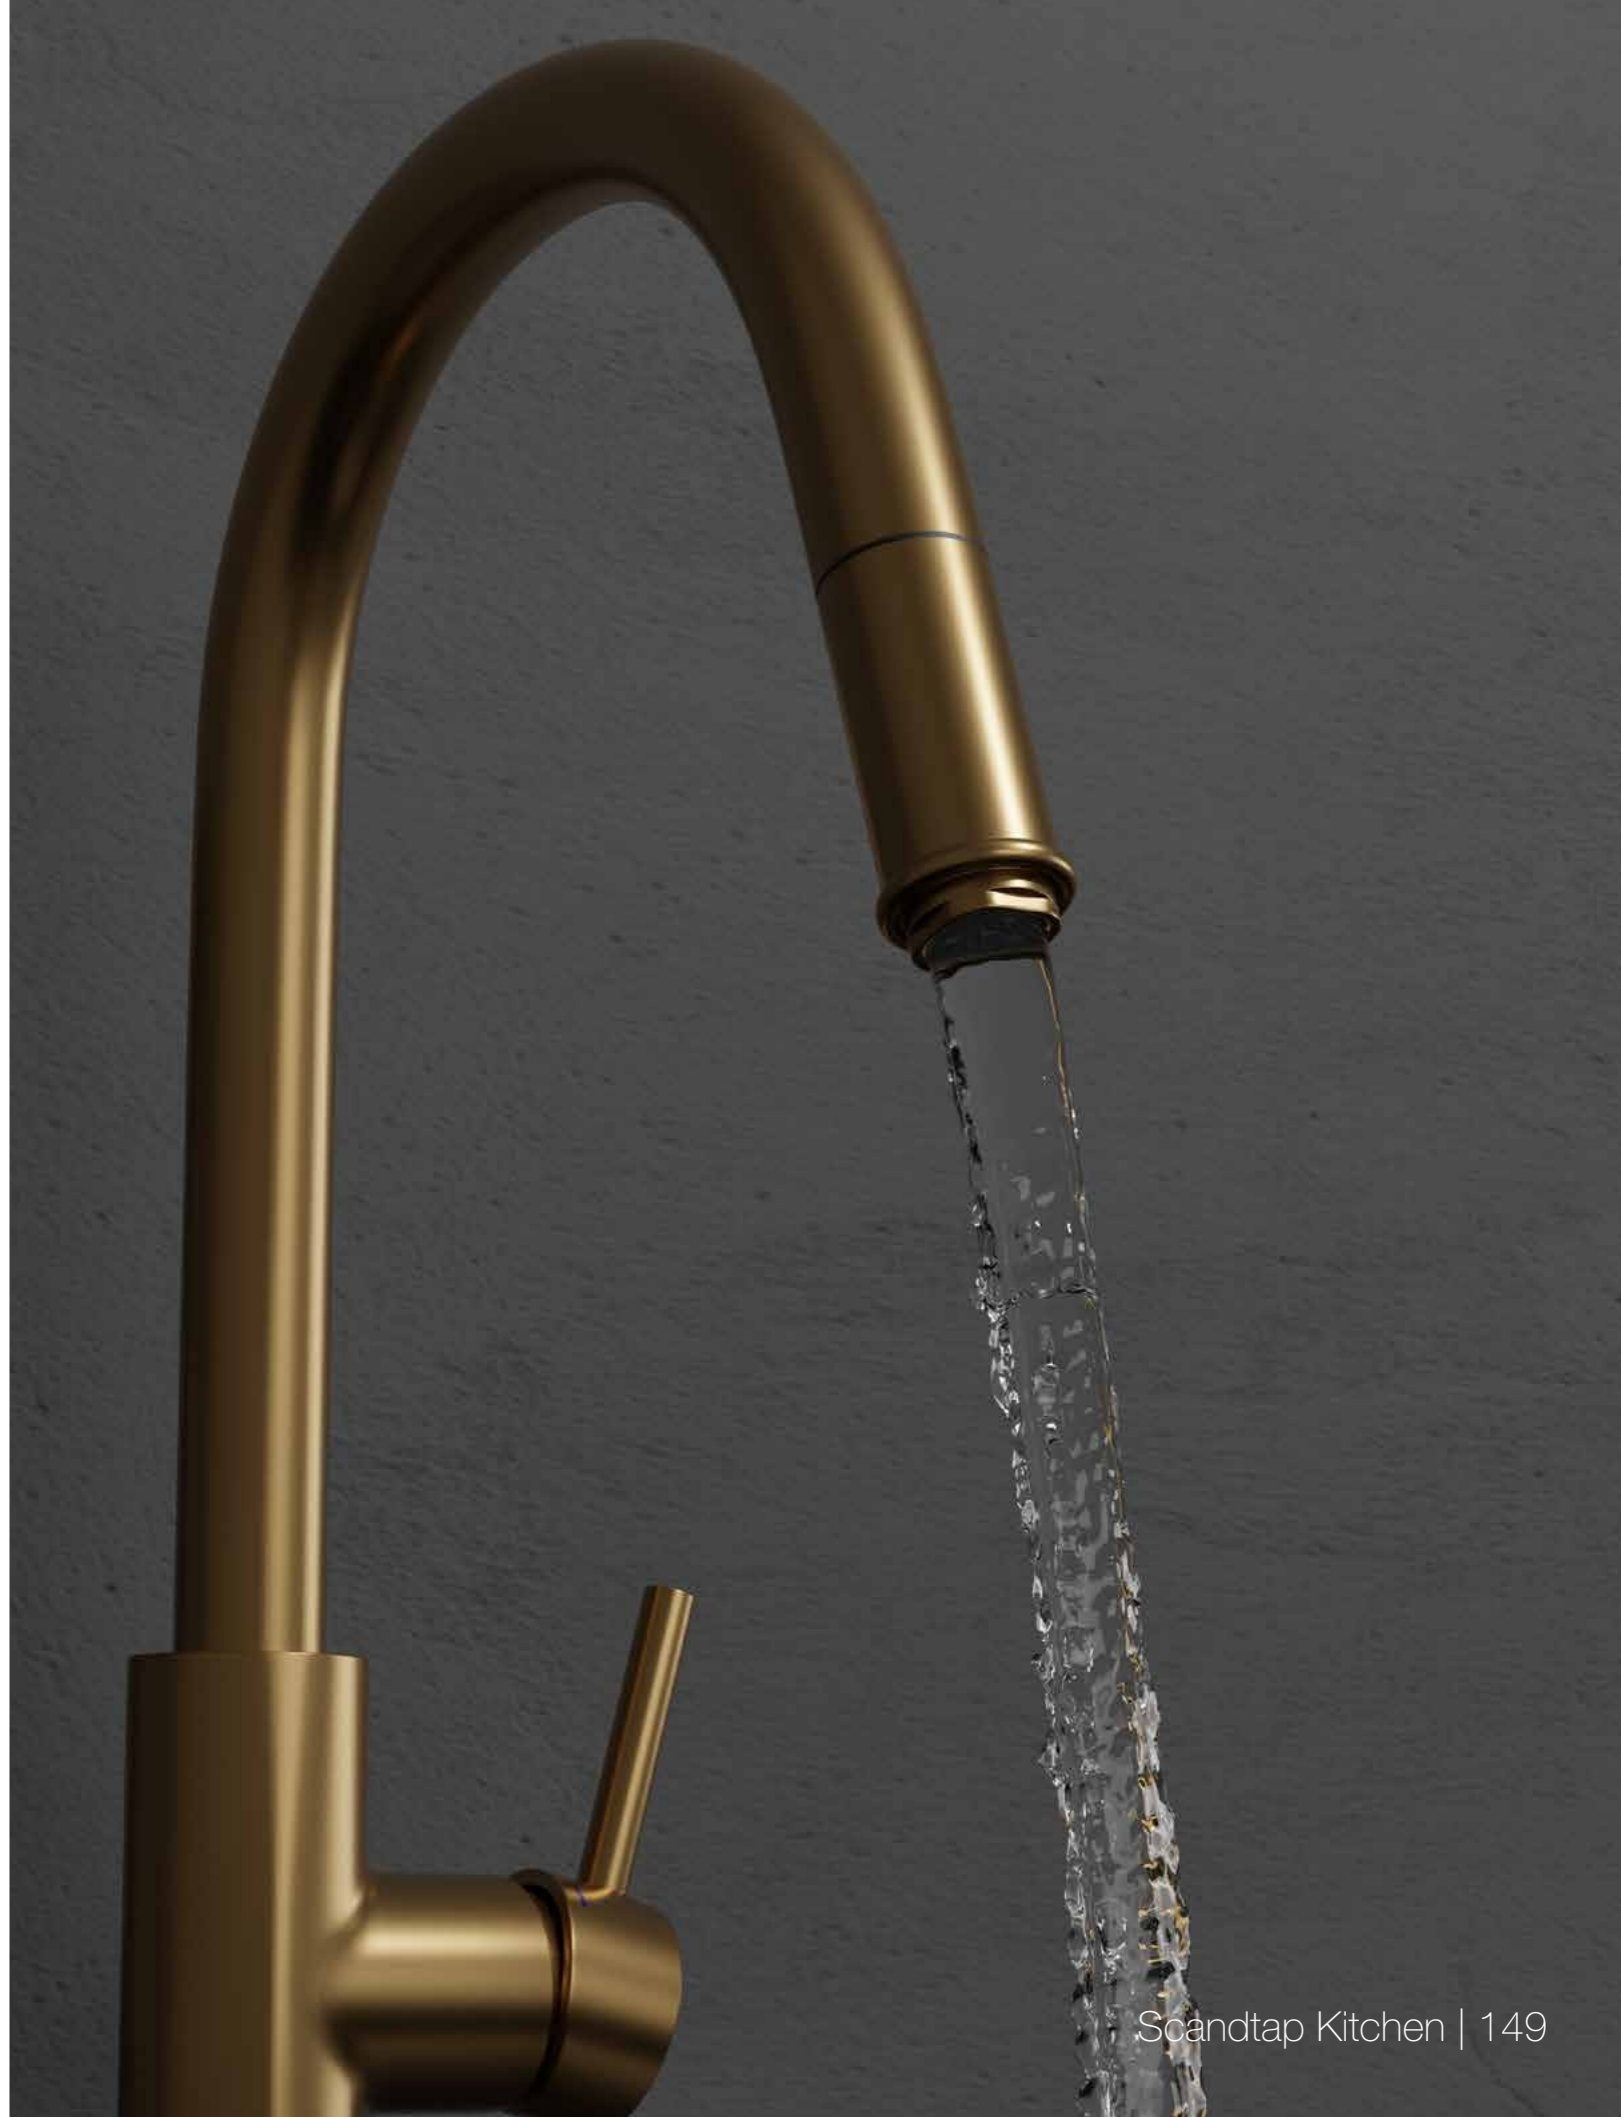

Steel Access

Kitchen mixer with a timeless design that fuses clean lines with soft edges. Pull-out spout makes cleaning easier.

- Made from stainless steel
- Pull-out spout
- Neoperl nozzle

Colour	Art. no	Price
Original	30040	£ 549
Sand	30041	£ 689
Amber	30042	£ 689
Shadow	30043	£ 739

Technical data

Hole diameter: 35 mm
Rotation 360°

More information at scandtap.com