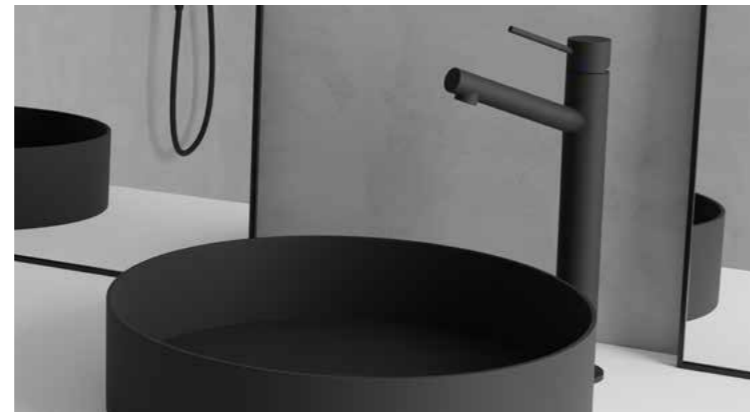

Scrap

Coal

Vector High

A slimline mixer with modern design touches. Bold, angular lines create a striking minimalist appearance. A tall model with a seamless body that is ideal for free-standing basins. Fitted with high-quality components that save water while providing ample flow.