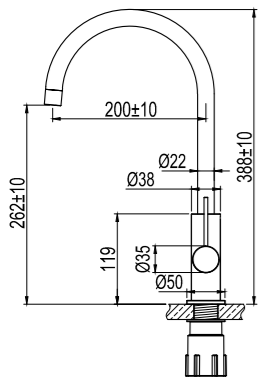

Technical data

Hole diameter: 35 mm