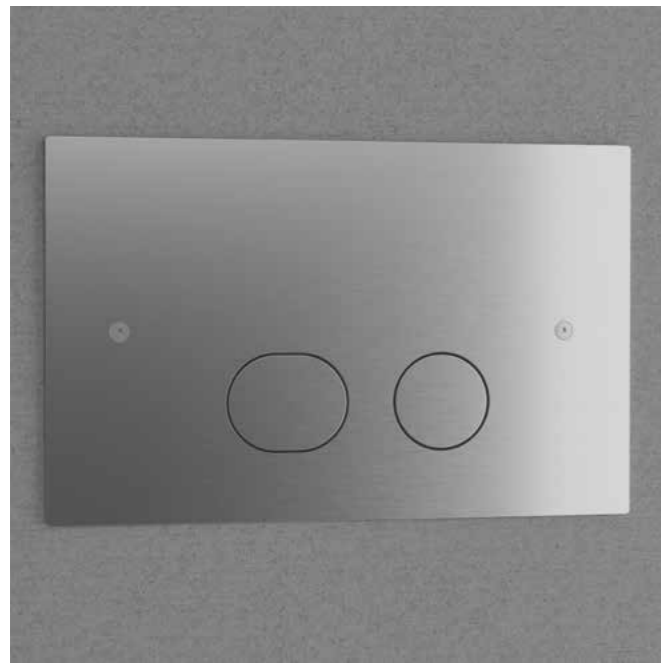

Original

Steel Style

Elegant, wall-mounted flush plate with two smooth-action buttons for half flush and full flush. The slimline plate in solid stainless steel adds a distinctive highlight. Matches the rest of the range in colour and design.

- Made of stainless steel
- Secured with the supplied screws, which have the same surface finish as the flush plate

Colour	Art. no	Price
Original	15060	£ 329
Sand	15061	£ 389
Amber	15062	£ 389
Shadow	15063	£ 419
Classic	15069	£ 409
Rust	15064	£ 429
Scrap	15065	£ 429
Coal	15066	£ 429

Technical data

CC: 190 mm
Dimensions: 250 x 160 x 3 mm
Full and half flush
Fits Geberit Duofix Sigma H112 WC frame
6/3 litre flush

More information at scandtap.com