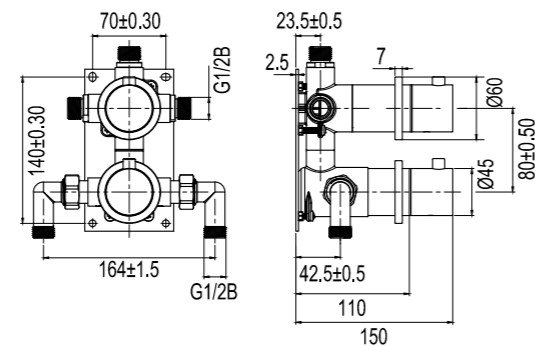

Coal

More information at scandtap.com

Harmonized 2z

Built-in thermostatic mixer with elegant slimline details. Concealed installation behind the wall gives the bathroom a harmonious, minimalist look. Includes a thin, wide, wall-mounted ceiling shower head and a cylindrical hand shower that delivers a soft, comfortable, wide jet. Timeless design combined with Scandinavian style.

- Two functions: Ceiling shower and hand shower
- Made of stainless steel
- Approved by SINTEF and KIWA
- Two separate levers for adjusting temperature and water pressure
- Ceiling-mounted ceiling shower head
- Tiltable ceiling shower head
- Anti-twist hose
- Anti-limescale feature allows easy cleaning of the hand shower and ceiling shower head even if the water is hard
- Reliable Vernet thermostat is also resistant to lime-rich water and is designed to quickly react to pressure and temperature changes in the water flow, providing a consistent water temperature
- Supplied with certified Scandtap Box 1 installation box in stainless steel, which protects against water leakage behind wall
- Supplied with cover in matching colour for the leak indicator

See page 128 for an installation kit for built-in products.

Colour	Art. no	Price
Original	21040	£ 2259
Sand	21046	£ 2589
Amber	21047	£ 2589
Shadow	21048	£ 2809
Classic	21049	£ 2679
Rust	21041	£ 3019
Scrap	21042	£ 3019
Coal	21043	£ 3019

Technical data

Ceiling-mounted ceiling shower bracket: CC 200 mm (the ceiling shower bracket's ultimate length depends on the thickness of the plasterboard and/or other ceiling materials)

Ceiling shower head: Ø300 mm

Shower hose: 1.5 m