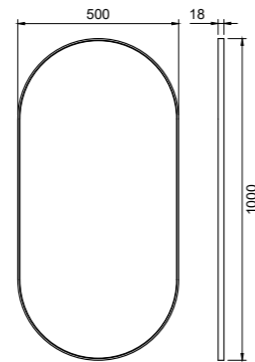

Technical data

Mått: B500xH1000xD18 mm

Art. no	Price
46201	£ 649

More information at scandtap.com