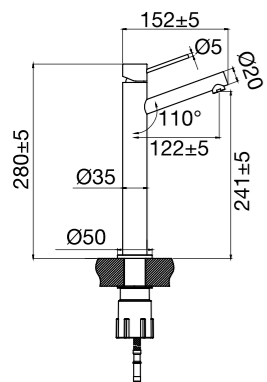

Technical data

Hole diameter: 35 mm

More information at
scandtap.com

Original

Sand

Rust

Amber

Scrap