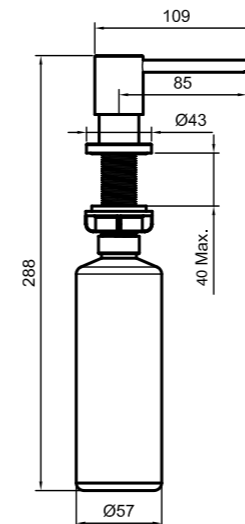

Technical data

Hole diameter: 26 mm
Adjustable: 0-40 mm
Capacity: 300 ml

More information at scandtap.com

Stainless Steel Polish 400 ml

Polishing agent for stainless steel. Easily removes remnants of polish, oils, fats, fingerprints, stains, dust and dirt. The potent oil emulsion freshens, protects and maintains the shine, and it does not leave marks. Tested for food safety.

Würth Art.-no.
0893121 038 12

Recommended product.
For more information, see wurth.co.uk