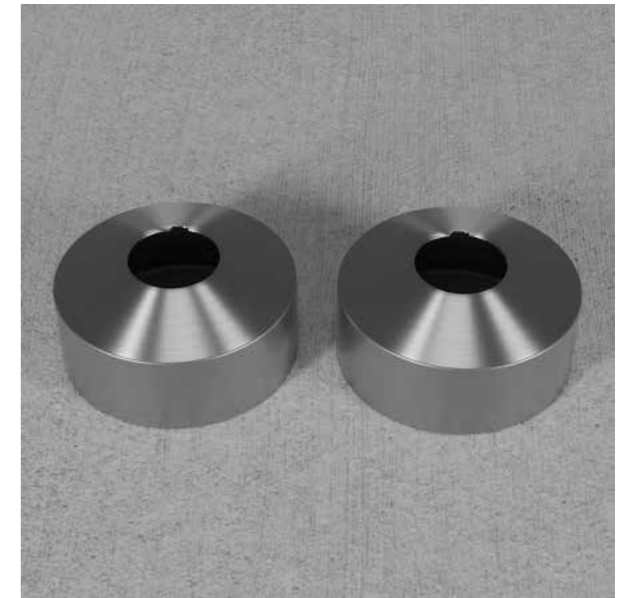

Pleasure Cover 33mm á 2pcs

An extra-large cover in stainless steel for the Steel Pleasure series, to replace the standard covers supplied with the mixers, and that can also be used to conceal visible pipework on the wall. 33 mm, 2 pcs.

Colour	Art. no	Price
Original	20810	£ 69
Sand	20816	£ 79
Amber	20817	£ 79
Shadow	20818	£ 89
Classic	20819	£ 79
Rust	20811	£ 99
Scrap	20812	£ 99
Coal	20813	£ 99

More information at scandtap.com