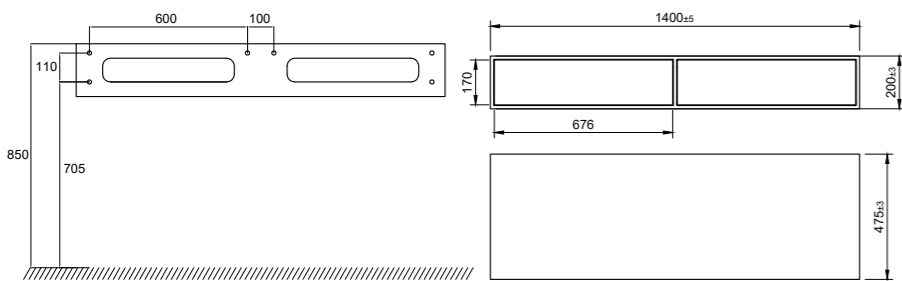

Technical data

W1400xD475xH200 mm

Weight: 56 kg

Art. no	Price
46254	£ 3029

More information at scandtap.com