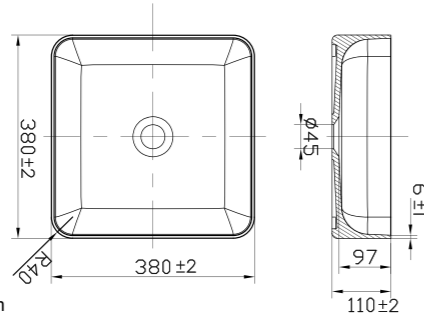

- Made from Solid Surface

Technical data

Diameter: 402 mm
Height: 130 mm

Art. no **Price**
46003 £ 599

More information at scandtap.com

Solid R4

Inset basin in elegant matt white Solid Surface. Round bowl in a minimalist design. Each basin is hand-made and has its own unique character. Waste can be purchased separately.

- Made from Solid Surface

Technical data

Diameter: 380 mm
Height: 50 mm from counter top

Art. no **Price**
46004 £ 599

More information at scandtap.com

Solid S1

Free-standing basin in elegant matt white Solid Surface. Rounded square design with a gentle minimalist look. Each basin is hand-made and has its own unique character. Waste can be purchased separately.

- Made from Solid Surface

Technical data

Width: 380 mm
Depth: 380 mm
Height: 110 mm

Art. no **Price**
46051 £ 599

More information at scandtap.com

Solid S2

Free-standing basin in elegant matt white Solid Surface. Rounded rectangular outline with generous space and a gentle minimalist look. Each basin is hand-made and has its own unique character. Waste can be purchased separately.