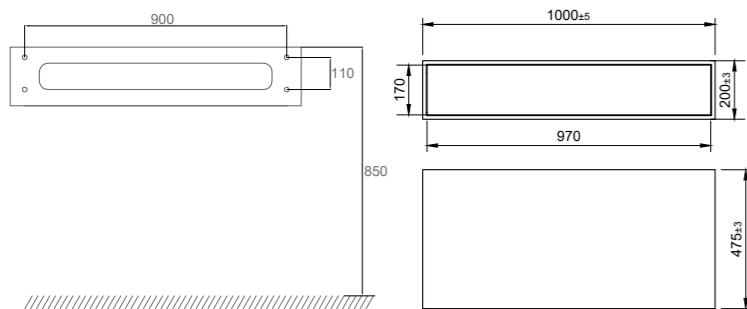

Technical data

W1000xD475xH200 mm

Weight: 39 kg

Art. no	Price
46253	£ 2199

More information at scandtap.com