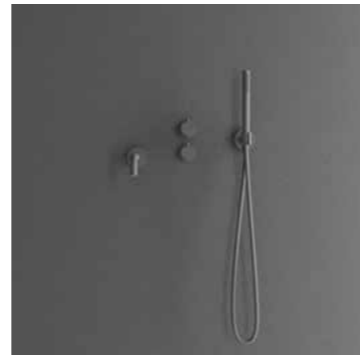

Ceiling shower head: Ø300 mm

Shower hose: 1.5 m

More information at scandtap.com

Original

Sand

Classic

Amber

Rust

Shadow

Scrap

Coal

Harmonized 4

Built-in bath mixer with elegant slimline details and a clean-lined bath spout. Concealed installation behind the wall gives the bathroom a harmonious, minimalist look. Includes a cylindrical hand shower that delivers a soft, comfortable, wide jet. Timeless design combined with Scandinavian style.