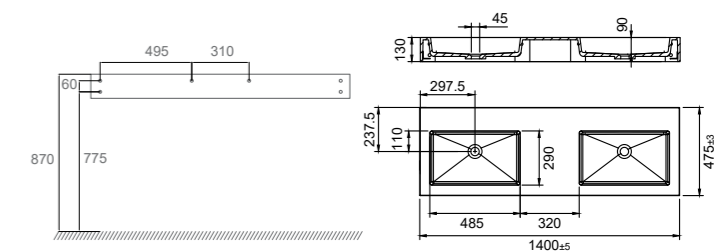

- Made of Solid Surface

Technical data

Dimensions: W1400xD475xH130 mm

Weight: 32 kg

Art. no **Price**
46105 £ 1629

More information at scandtap.com

Original

Sand