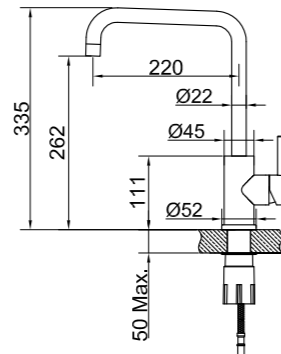

- Made from stainless steel
- Neoperl nozzle

Colour	Art. no	Price
Original	30010	£ 329

Technical data

Hole diameter: 35 mm
Rotation 360°

More information at scandtap.com

Original

New!

Harmonized B2