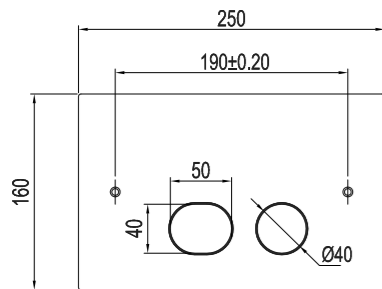

Technical data

CC: 190 mm
 Dimensions: 250 x 160 x 3 mm
 Full and half flush
 Fits Geberit Duofix Sigma H112 WC frame
 6/3 litre flush

More information at scandtap.com

Original

New! 2025

Steel Style T

Elegant, wall-mounted flush plate with two smooth-action buttons for half flush and full flush. The slimline plate in solid stainless steel adds a distinctive highlight. Matches the rest of the range in colour and design.