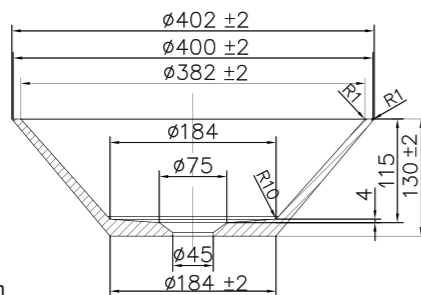

- Made from Solid Surface

Technical data

Diameter: 402 mm
Height: 130 mm

Art. no **Price**
46003 £ 599

More information at scandtap.com

Solid R4

Inset basin in elegant matt white Solid Surface. Round bowl in a minimalist design. Each basin is hand-made and has its own unique character. Waste can be purchased separately.