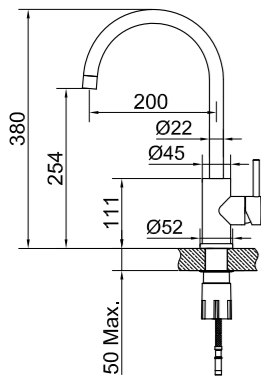

Technical data

Hole diameter: 35 mm
Rotation 360° or 0°

More information at scandtap.com