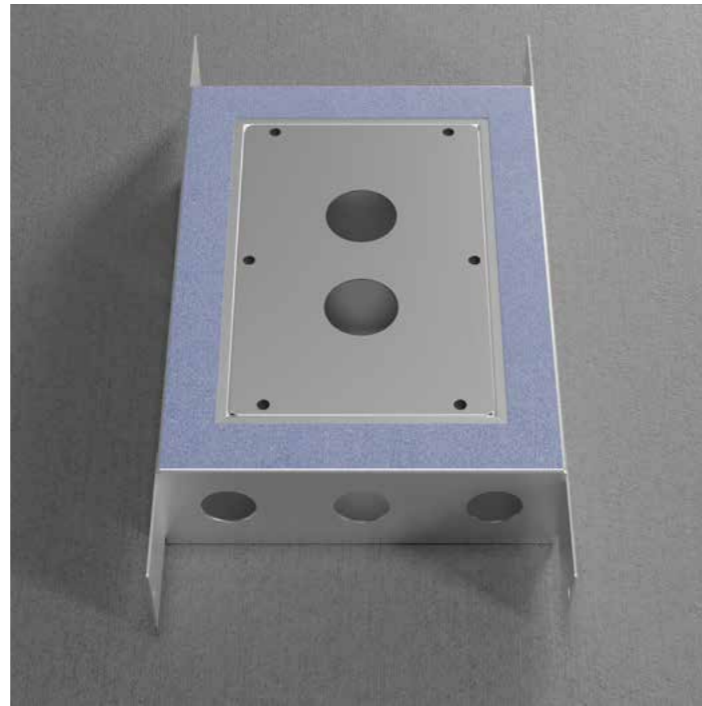

LK Harmonized Installation Kit

Installation kit for built-in products in the Harmonized series.

- Includes 3 m protective tube, 3 m copper tube, 1 terminal box and 1 connector coupling.

Art. no 80040 **Price** £ 179

More information at scandtap.com

Scandtap Box 1

Leak-proof stainless steel box for built-in installation together with built-in mixer, which protects against water leakage behind wall. Compatible with all built-in mixers in the Harmonized series.

- Made of stainless steel
- Compliant with Safe Water Installation Industry Regulations 2021:1.
- Approved by SINTEF, TG 20819
- Type approved by RISE
- System approved by RISE
- Approved for use with 23+ sealing layer brands

Art. no 21160 **Price** £ 779

More information at scandtap.com

See scandtap.com for technical information and all our built-in solutions.