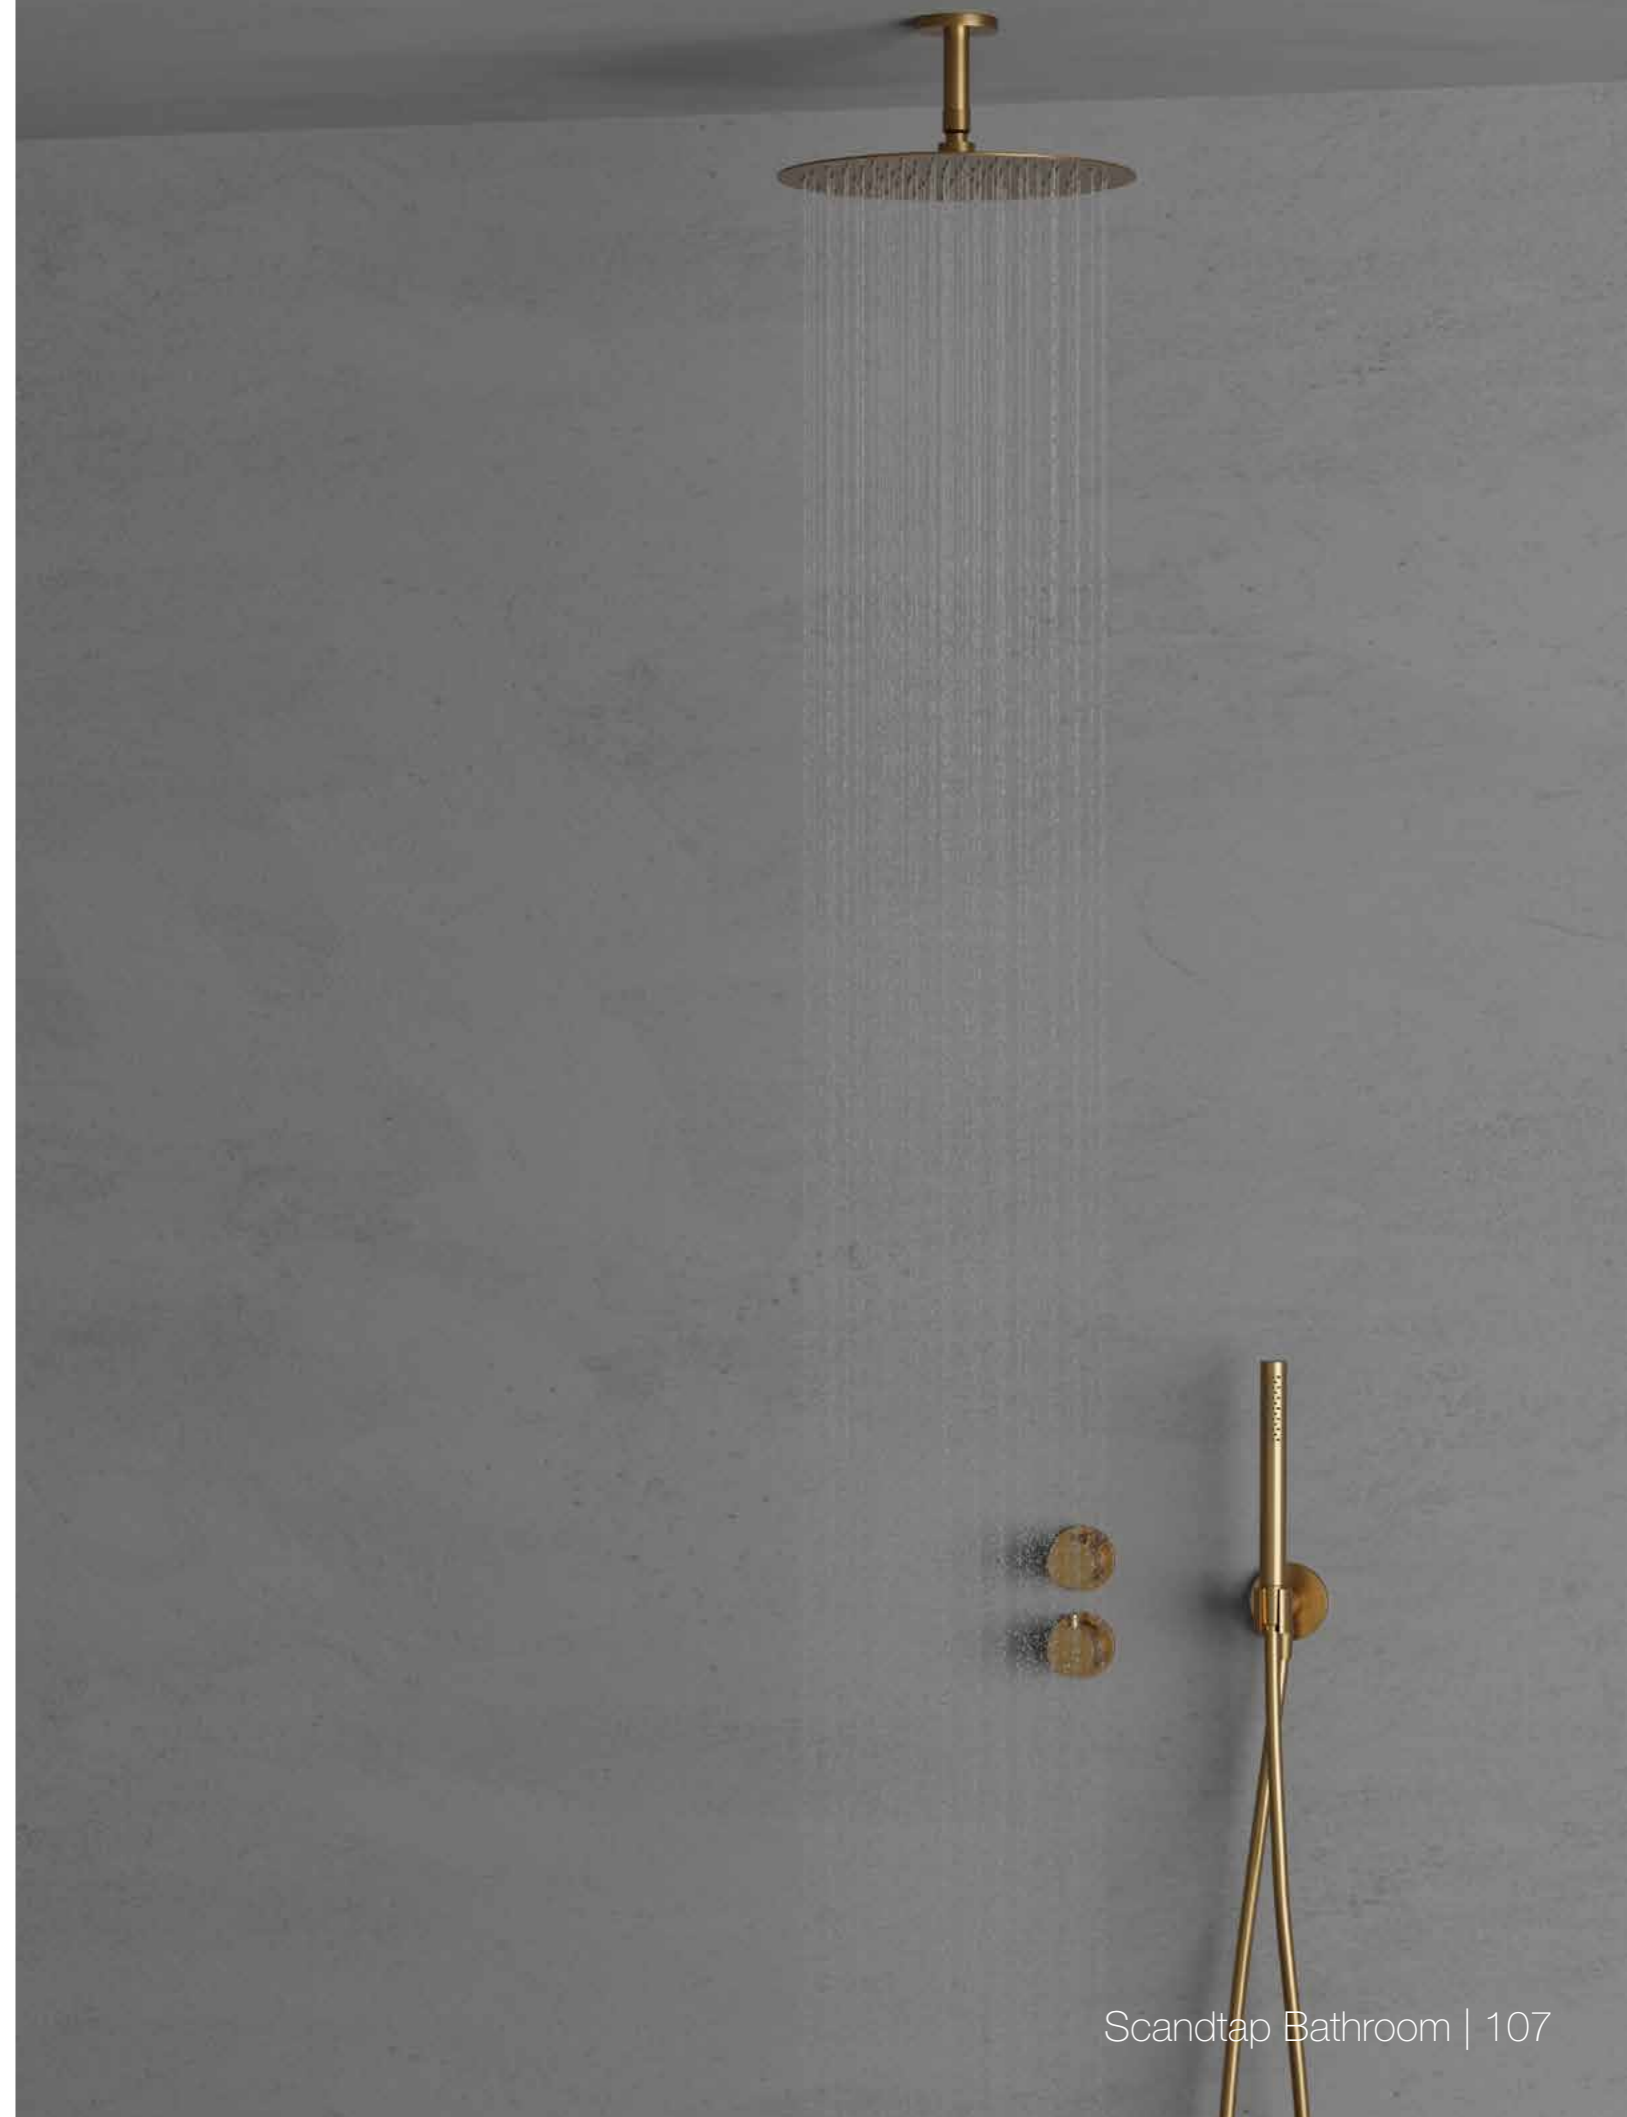

Technical data

Ceiling-mounted ceiling shower bracket: CC 85 mm (the ceiling shower bracket's ultimate length depends on the thickness of the plasterboard and/or other ceiling materials)
Ceiling shower head: Ø300 mm
Shower hose: 1.5 m