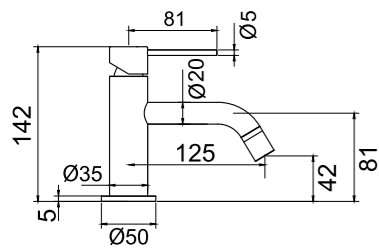

Technical data

Hole diameter: 35 mm