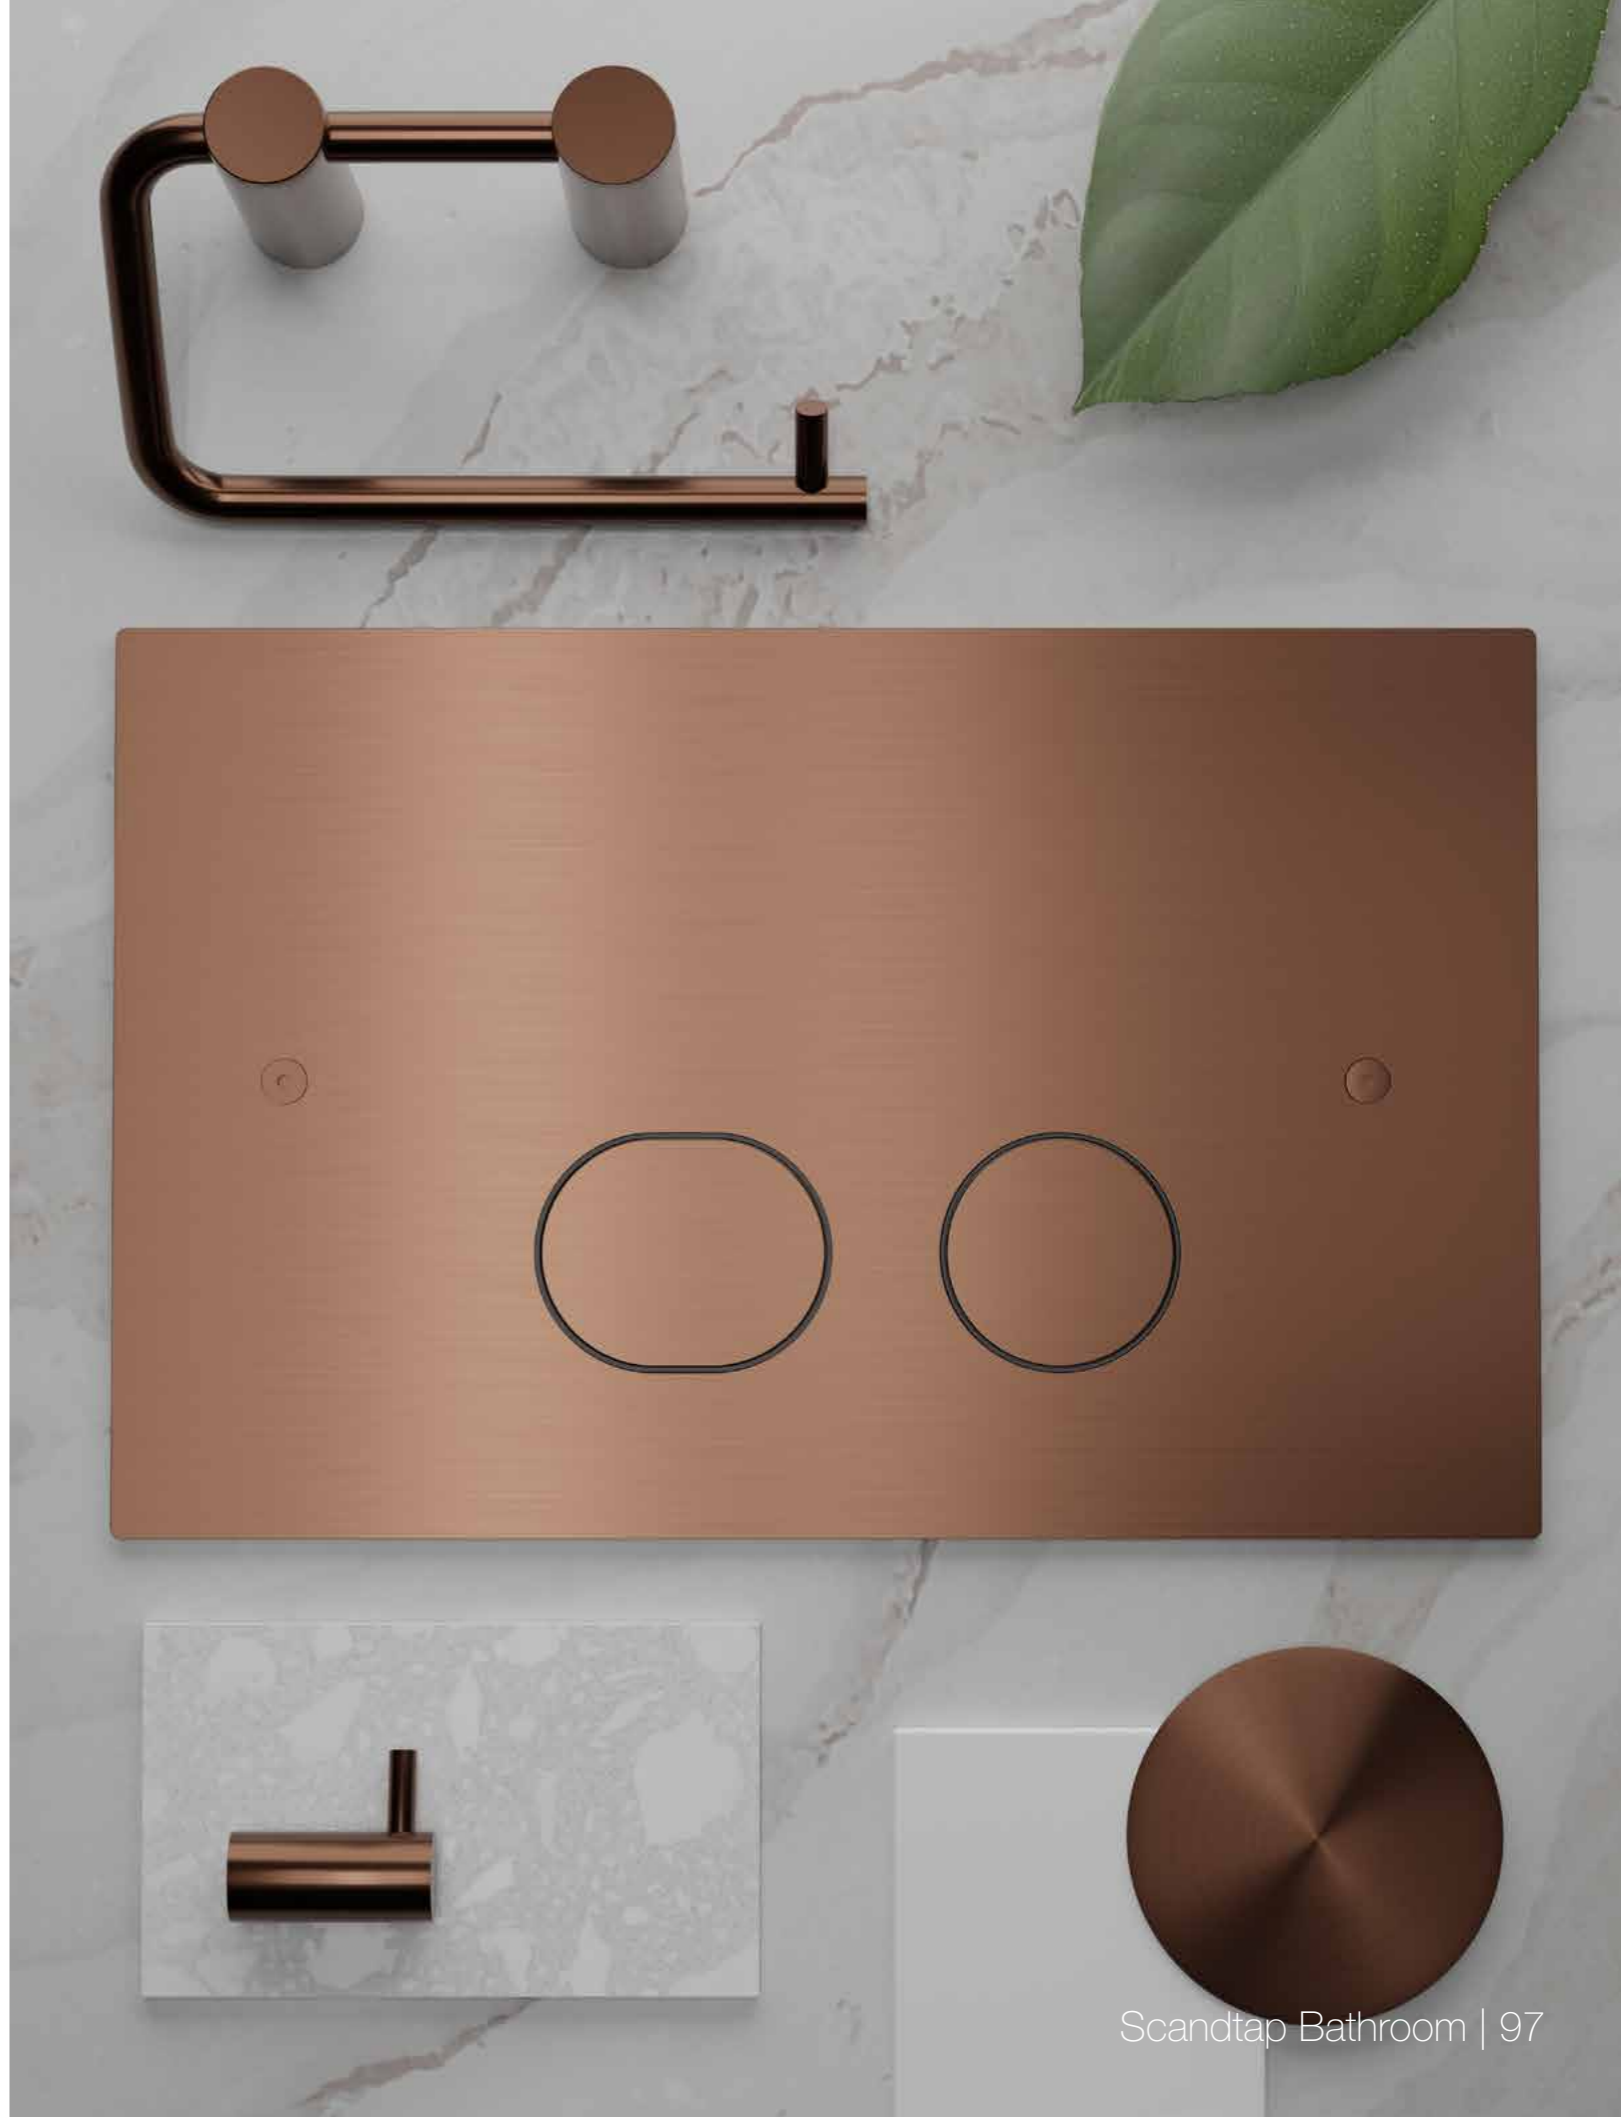

Steel Style

Elegant, wall-mounted flush plate with two smooth-action buttons for half flush and full flush. The slimline plate in solid stainless steel adds a distinctive highlight. Matches the rest of the range in colour and design.

- Made of stainless steel
- Secured with the supplied screws, which have the same surface finish as the flush plate

Colour	Art. no	Price
Original	15060	£ 329
Sand	15061	£ 389
Amber	15062	£ 389
Shadow	15063	£ 419
Classic	15069	£ 409
Rust	15064	£ 429
Scrap	15065	£ 429
Coal	15066	£ 429

Technical data

CC: 190 mm
 Dimensions: 250 x 160 x 3 mm
 Full and half flush
 Fits Geberit Duofix Sigma H112 WC frame
 6/3 litre flush

More information at scandtap.com

Original

New! 2025

Steel Style T

Elegant, wall-mounted flush plate with two smooth-action buttons for half flush and full flush. The slimline plate in solid stainless steel adds a distinctive highlight. Matches the rest of the range in colour and design.