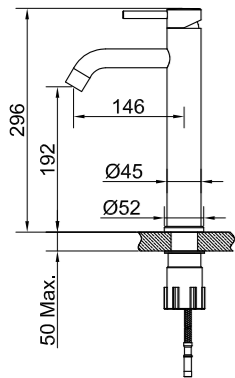

Technical data

Hole diameter: 35 mm

More information at scandtap.com

Amber