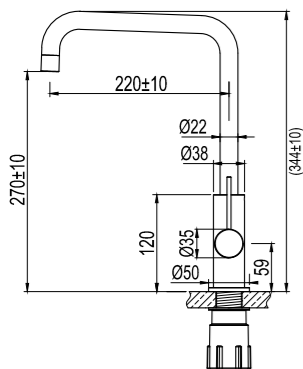

Technical data

Hole diameter: 35 mm
Rotation 360° or 0°

More information at scandtap.com

Original

Sand

Rust

Amber

Scrap