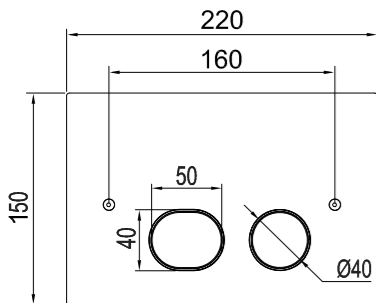

Technical data

CC: 160 mm
Dimensions: 220 x 150 x 3 mm
Full and half flush
Fits TECE WC frame
6/3 litre flush

Sand