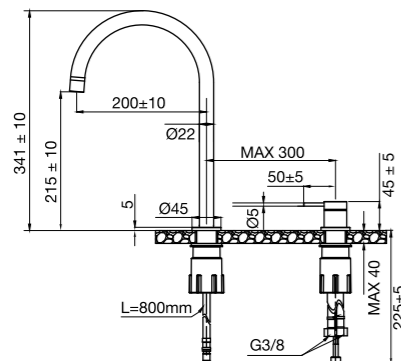

Technical data

Hole diameter spout: 35 mm

Hole diameter handle: 35 mm

Recommended CC between spout and handle: 100-300 mm

Rotation 0°, 110° or 360°

Water connection: G3/8"

Cold-Start function

More information
at scandtap.com