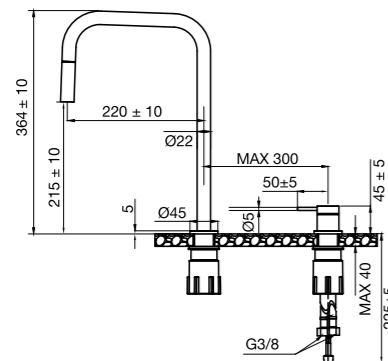

Technical data

Spout hole diameter: 35 mm

Handle hole diameter: 35 mm

Recommended CC between the spout and handle: 100–300 mm

Rotation: 0°, 110° or 360°

Connector: G 3/8

More information at scandtap.com