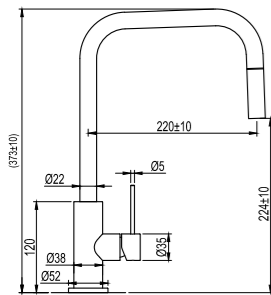

Accent Square

Slimline kitchen mixer with pull-out spout. The design language is a fusion between soft shapes and clean lines that combines elegance and simplicity.

- Made from stainless steel
- Pull-out spout
- Directional Neoperl nozzle

Colour	Art. no	Price
Original	30110	£ 629
Sand	30111	£ 749
Amber	30112	£ 749
Shadow	30113	£ 809
Rust	32110	£ 869
Scrap	32111	£ 869
Coal	32112	£ 869

Technical data

Hole diameter: 35 mm
Rotation 360° or 0°

More information at scandtap.com

Original