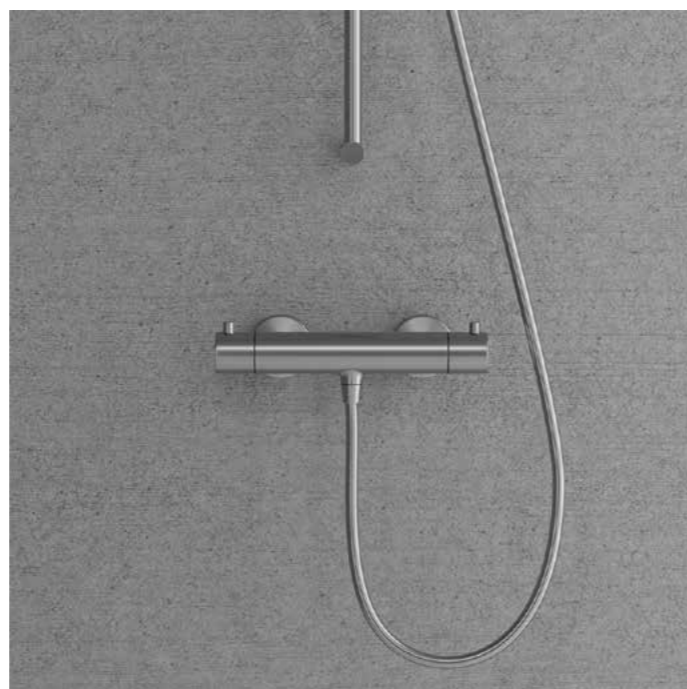

Technical data

CC 150

More information at scandtap.com