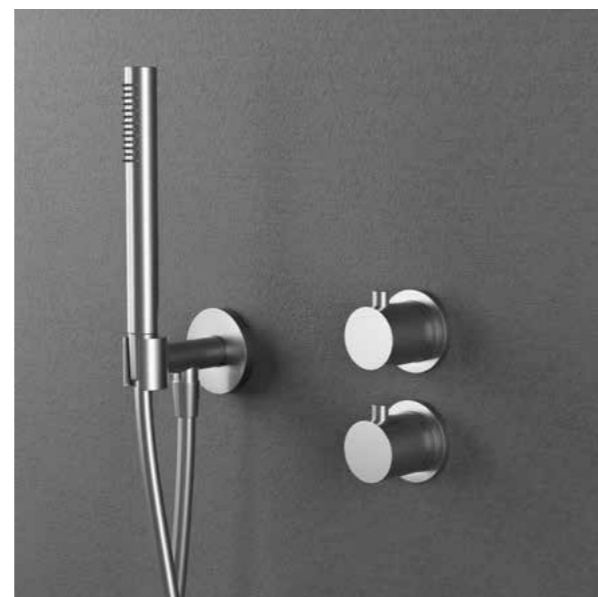

Colour	Art. no	Price
Original	21120	£ 169
Sand	21126	£ 179
Amber	21127	£ 179
Shadow	21128	£ 189
Classic	21129	£ 179
Rust	21121	£ 209
Scrap	21122	£ 209
Coal	21123	£ 209

Technical data

Length: 85 mm (the ceiling shower bracket's ultimate length depends on the thickness of the plasterboard and/or other ceiling materials)

More information at scandtap.com

Harmonized mixer body and peripherals

Harmonized built-in mixer with hand shower holder, hand shower, shower hose and leak indicator cover.

Colour	Art. no	Price
Original	21150	£ 1239
Sand	21156	£ 1509
Amber	21157	£ 1509
Shadow	21158	£ 1619
Classic	21159	£ 1549
Rust	21151	£ 1729
Scrap	21152	£ 1729
Coal	21153	£ 1729

More information at scandtap.com

Harmonized wall pipe

Ceiling shower bracket compatible with wall-mounted built-in shower in the Harmonized series. Because the shower bracket is wall-mounted, you can decide the height of the shower. Also ideal for bathrooms with sloping ceiling.

Colour	Art. no	Price
Original	21140	£ 179
Sand	21146	£ 189
Amber	21147	£ 189
Shadow	21148	£ 199
Classic	21149	£ 189
Rust	21141	£ 219
Scrap	21142	£ 219
Coal	21143	£ 219

Technical data

Length: 460 mm (the ceiling shower bracket's ultimate length depends on the thickness of the plasterboard and/or other ceiling materials)