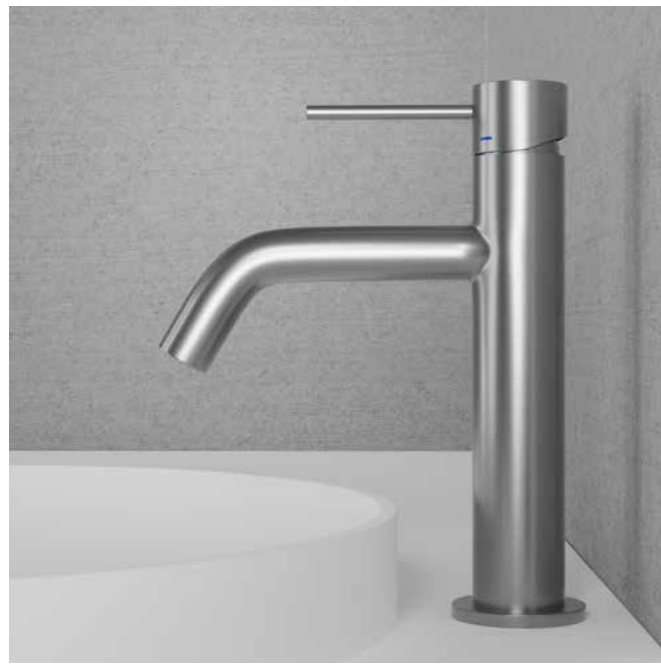

Original

Voyage Medium

A mixer with minimalist styling and unique slimline design features. The design language is a fusion of elegant details and traditional forms. A model in medium height with a seamless body that is perfect for inset basins and integrated ones for extra hand space. Fitted with high-quality components that save water while providing ample flow.

- Made from stainless steel
- Neoperl aerator

Colour	Art. no	Price
Original	10210	£ 359
Sand	10211	£ 439
Amber	10212	£ 439
Shadow	10213	£ 489
Classic	10214	£ 469
Rust	12005	£ 549
Scrap	12006	£ 549
Coal	12007	£ 549

Technical data

Hole diameter: 35 mm

More information at
scandtap.com