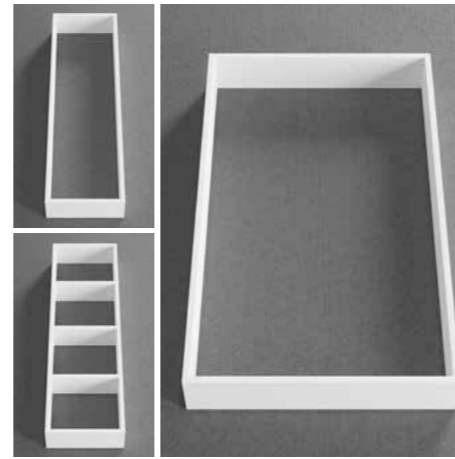

Solid D1-D3

Wide drawer divider in Solid Surface. Ideal for storing hair brushes, hair dryers and other larger items. Compatible with vanity units Solid S600, Solid S800, Solid S1000 and Solid S1400.

Name	Type	Dimensions	Art. no	Price
Solid D1	Single	W195xD326xH37 mm	46261	£ 109
Solid D2	Single	W97,5xD326xH37 mm	46262	£ 109
Solid D3	Multi-compartment	W97,5xD326xH37 mm	46263	£ 109

More information at scandtap.com