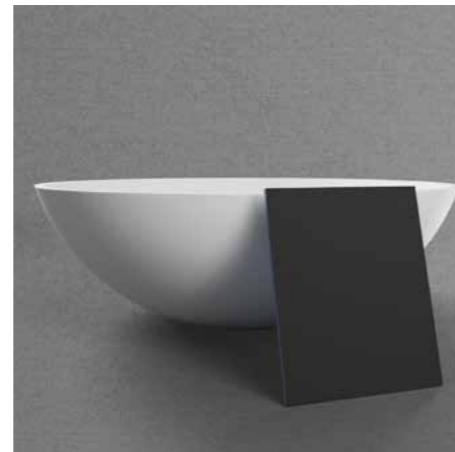

Solid surface polishing pad

Scratches and discolorations can usually be easily removed by polishing the affected surface with a tie sponge.

Art. no	Price
81001	£ 19

More information at scandtap.com