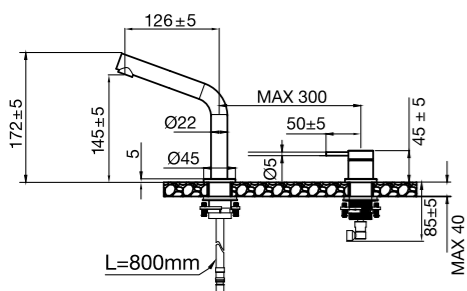

Technical data

Hole diameter spout: 35 mm
Hole diameter handle: 35 mm
Recommended CC between spout and handle: 100-300 mm
Rotation 0°, 110° or 360°
Water connection: G3/8"
Cold-Start function
NOTE! Distance between the bottom of the mixer and the lowest point of the connector pipe: 90 mm.

More information at scandtap.com