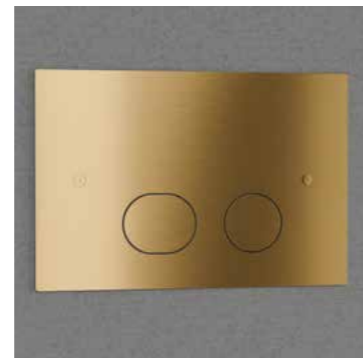

Technical data

CC: 160 mm
Dimensions: 220 x 150 x 3 mm
Full and half flush
Fits TECE WC frame
6/3 litre flush

Sand