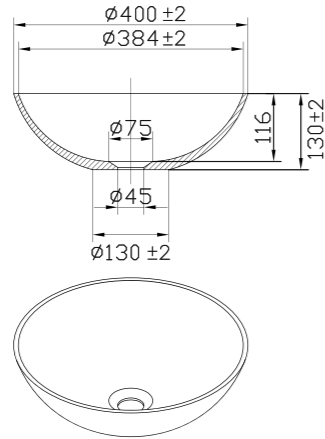

Solid R1

Free-standing basin in elegant matt white Solid Surface. Round bowl that combines minimalist and traditional design elements. Each basin is hand-made and has its own unique character. Waste can be purchased separately.

- Made from Solid Surface

Technical data

Diameter: 400 mm
Height: 130 mm

Art. no   **Price**
46001   £ 599

More information at scandtap.com

Solid R2

Free-standing basin in elegant matt white Solid Surface. The interior of the bowl is gently rounded in contrast with the straight-edged outline. Each basin is hand-made and has its own unique character. Waste can be purchased separately.

- Made from Solid Surface