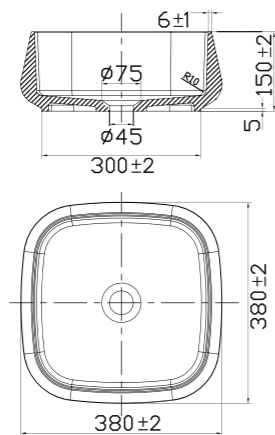

- Made from Solid Surface

Technical data

Width: 580 mm
Depth: 380 mm
Height: 110 mm

Art. no **Price**
46052 £ 719

More information at scandtap.com

Solid S3

Free-standing basin in elegant matt white Solid Surface. Iconic design that fuses natural and geometrical shapes. Each basin is hand-made and has its own unique character. Waste can be purchased separately.

- Made from Solid Surface

Technical data

Width: 380 mm
Depth: 380 mm
Height: 150 mm

Art. no **Price**
46053 £ 719

More information at scandtap.com

Solid SW1

Wall-mounted basin in matte white Solid Surface. With a Scandinavian design inspired by exclusive hotel style. Gentle features and a smooth, low-maintenance surface. Minimalist design and quality material – ideal for creating a timeless interior. Perfect size for a small bathroom or guest bathroom.