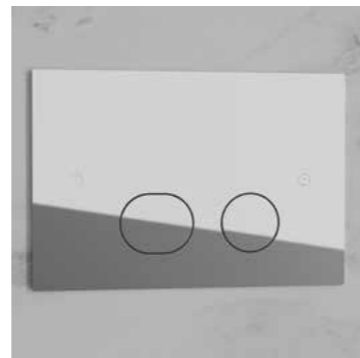

New! 2025

Steel Style T

Elegant, wall-mounted flush plate with two smooth-action buttons for half flush and full flush. The slimline plate in solid stainless steel adds a distinctive highlight. Matches the rest of the range in colour and design.

- Made of stainless steel
- Secured with the supplied screws, which have the same surface finish as the flush plate

Colour	Art. no	Price
Original	15070	£ 329
Sand	15071	£ 389
Amber	15072	£ 389
Shadow	15073	£ 419
Classic	15079	£ 409
Rust	15074	£ 429
Scrap	15075	£ 429
Coal	15076	£ 429

Technical data

CC: 160 mm
Dimensions: 220 x 150 x 3 mm
Full and half flush
Fits TECE WC frame
6/3 litre flush

Classic

More information at scandtap.com