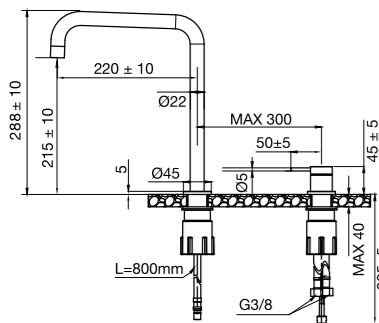

Technical data

Spout hole diameter: 35 mm

Handle hole diameter: 35 mm

Recommended CC between the spout and handle: 100-300 mm

Rotation: 0°, 110° or 360°.

Connector: G 3/8.

More information at scandtap.com

Original