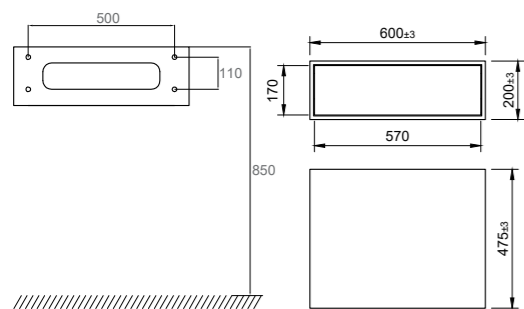

Technical data

Dimensions: W600xD475xH200 mm

Weight: 28 kg

Art. no	Price
46251	£ 1849

More information at scandtap.com