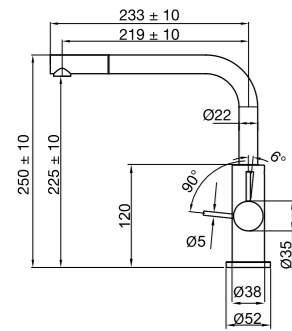

Technical data

Hole diameter: 35 mm
Rotation 0°, 110° and 360°
Total height 250 mm

More information at scandtap.com

Original

Sand

Shadow

Amber

Classic