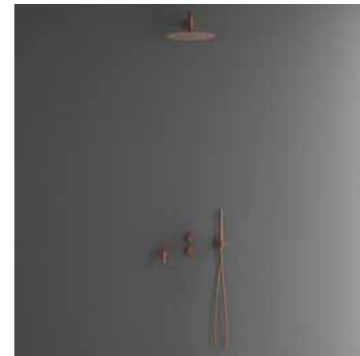

Classic

Harmonized 3x

Built-in thermostatic mixer with elegant slimline details. Concealed installation behind the wall gives the bathroom a harmonious, minimalist look. Includes a thin, wide, wall-mounted ceiling shower head, a bath spout with a minimalist design and a cylindrical hand shower that delivers a soft, comfortable, wide jet. Timeless design combined with Scandinavian style.

- Three functions: Ceiling shower, hand shower and bath spout
- Made of stainless steel
- Approved by SINTEF and KIWA
- Two separate levers for adjusting temperature and water pressure
- Wall-mounted ceiling shower head
- Tiltable ceiling shower head
- Anti-twist hose
- Anti-limescale feature allows easy cleaning of the hand shower and ceiling shower head even if the water is hard
- Reliable Vernet thermostat is also resistant to lime-rich water and is designed to quickly react to pressure and temperature changes in the water flow, providing a consistent water temperature
- Supplied with certified Scandtap Box 1 installation box in stainless steel, which protects against water leakage behind wall
- Supplied with cover in matching colour for the leak indicator

See page 128 for an installation kit for built-in products.

Colour	Art. no	Price
Original	21050	£ 2599
Sand	21056	£ 2809
Amber	21057	£ 2809
Shadow	21058	£ 3019
Classic	21059	£ 2909
Rust	21051	£ 3229
Scrap	21052	£ 3229
Coal	21053	£ 3229

Technical data

Wall-mounted ceiling shower bracket: CC 460 mm (the ceiling shower bracket's ultimate protrusion from the wall depends on the thickness of the tiles and the sealing layer)

Bath spout: 182 mm (the spout's ultimate protrusion from the wall depends on the thickness of the tiles and the sealing layer)

Ceiling shower head: Ø300 mm

Shower hose: 1.5 m