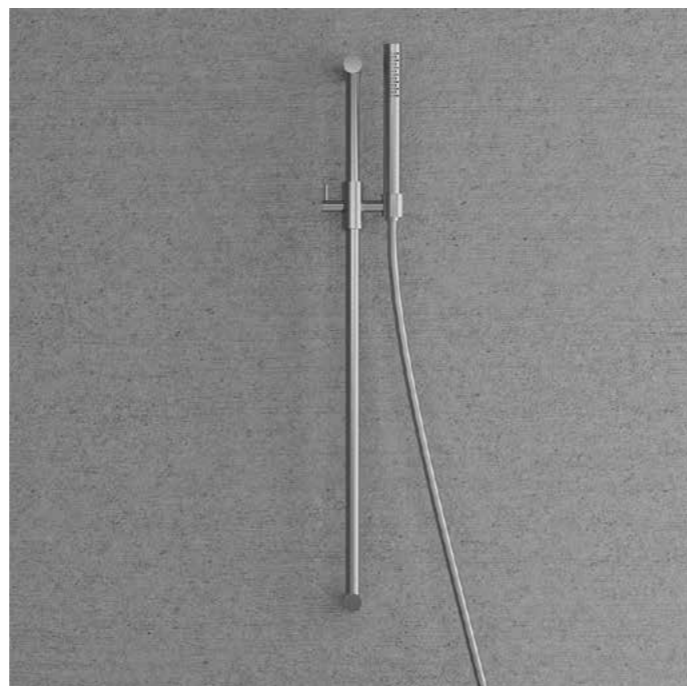

Steel Pleasure

Slimline shower set with adjustable hand shower mounting.
The cylindrical hand shower delivers a gently enveloping spray.

Colour	Art. no	Price
Original	20035	£ 279
Sand	20036	£ 369
Amber	20037	£ 369
Shadow	20038	£ 469

Technical data

CC 700
Length: 750 mm
Shower hose: 1,5 m
Diameter rod: Ø25 mm

More information at scandtap.com

Original