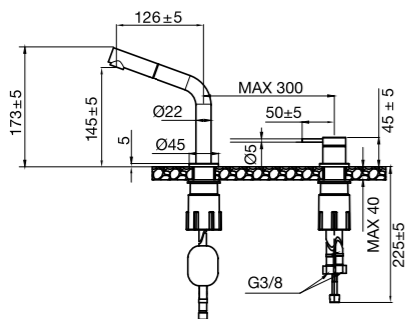

New!

Harmonized B2P

Kitchen mixer with separate spout and lever. Elegant and minimalist design, with practical realisation. Designed with a discreet pull-out nozzle for easy cleaning. The distance and angle between the handle and spout can be adjusted to your personal preferences and needs.

- The handle can be mounted to the right or left of the spout.
- Can be locked in position so the spout cannot be moved.
- Pull-out nozzle.
- Made of stainless steel.
- Neoperl nozzle.

Colour	Art. no	Price
Original	10270	£ 789
Sand	10276	£ 909
Amber	10277	£ 909
Shadow	10278	£ 979
Classic	10279	£ 949

Technical data

Spout hole diameter: 35 mm
Handle hole diameter: 35 mm
Recommended CC between the spout and handle: 100-300 mm
Rotation: 0°, 110° or 360°.
Connector: G 3/8.

More information at scandtap.com

Sand