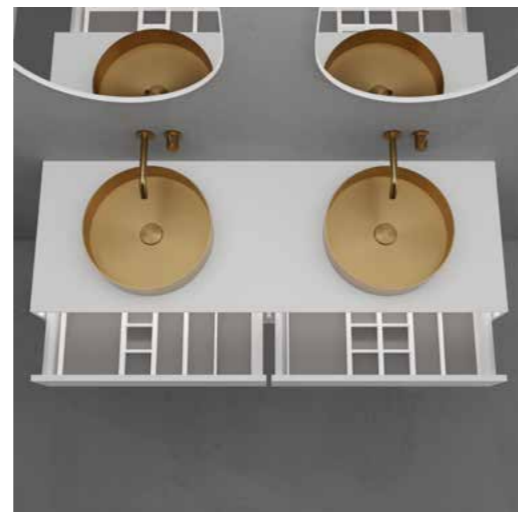

Technical data

W1400xD475xH200 mm

Weight: 56 kg

Art. no	Price
46254	£ 3029

More information at scandtap.com