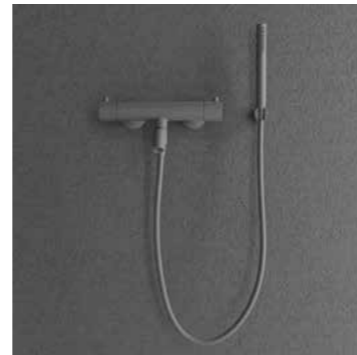

Scrap

Pleasure 4

Minimalist bath mixer that reflects Scandinavian design influences. The hand shower delivers a gently enveloping spray.

- Dual functions: hand shower and bath spout
- Anti-limescale feature allows easy cleaning of the hand shower if water is rich in lime
- Made from stainless steel
- Swivelling bath spout
- Anti-kink hose
- 1.5 m shower hose
- Thermostatic mixer with integrated shower outlet

Colour	Art. no	Price
Original	20040	£ 829
Sand	20046	£ 1169
Amber	20047	£ 1169
Shadow	20048	£ 1389
Classic	20049	£ 1379
Rust	20041	£ 1529
Scrap	20042	£ 1529
Coal	20043	£ 1529

Technical data

CC 150

Shower hose: 1,5 m

More information at
scandtap.com