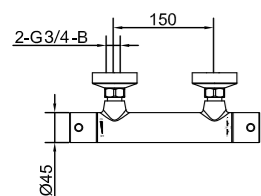

Technical data

CC 150

More information at scandtap.com