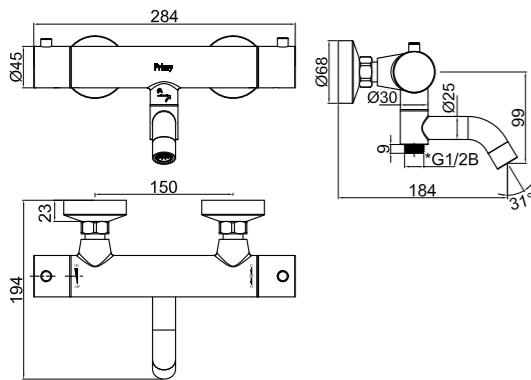

Technical data

CC 150

Shower hose: 1,5 m