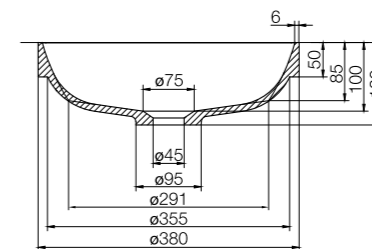

More information at scandtap.com