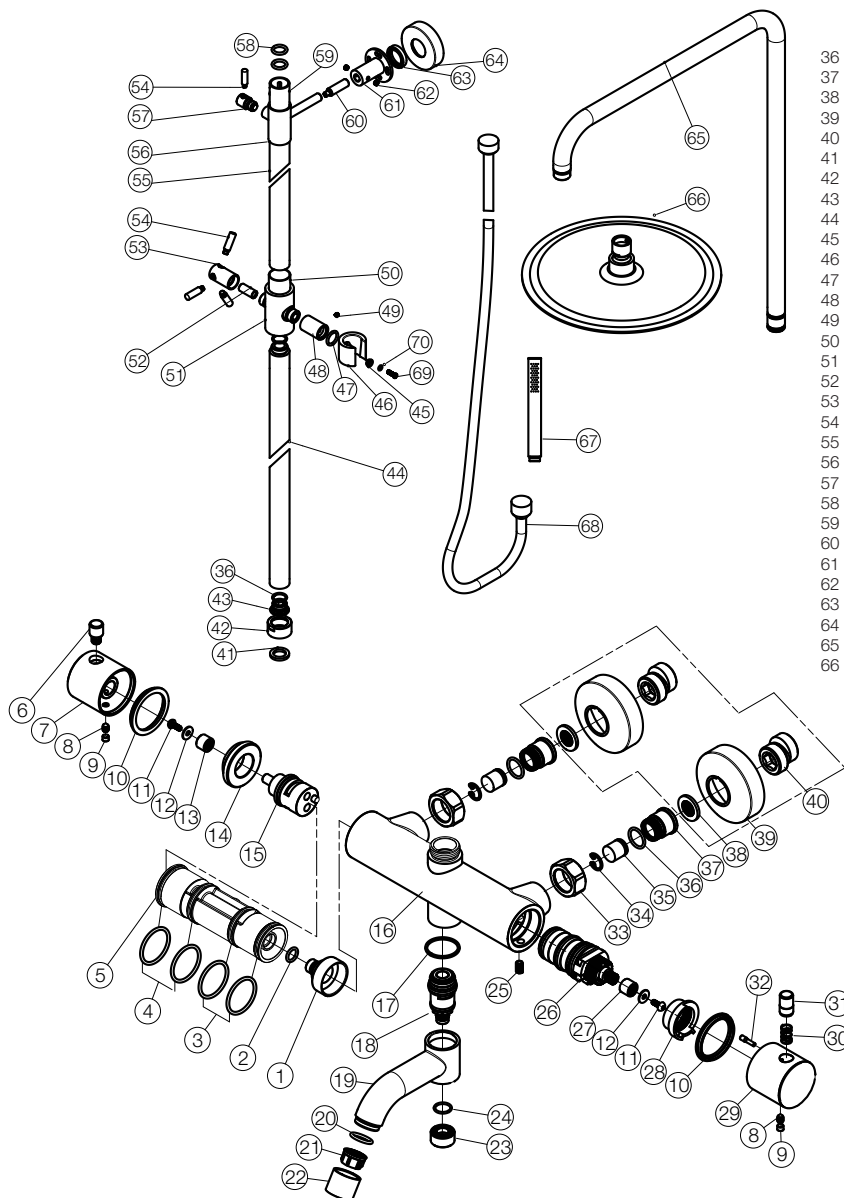

SCANDTAP

BATHROOM & KITCHEN

Edition: 2024-10-01

- 1 House of cartridge
- 2 o-ring
- 3 o-ring
- 4 o-ring
- 5 Core of body
- 6 Handwheel bar
- 7 Handwheel
- 8 Inner hex screw
- 9 Decoration rubber
- 10 Spring washer
- 11 Round screw nut
- 12 Washer
- 13 Splined hub
- 14 Lock nut
- 15 Diverter
- 16 Body
- 17 Washer
- 18 Spout cartridge
- 19 Spout
- 20 o-ring
- 21 Aerator
- 22 Aerator cover
- 23 Connector
- 24 o-ring
- 25 Inner hex screw
- 26 Cartridge
- 27 Drivegear
- 28 Temp.Limit ring
- 29 Therm handle
- 30 Button spring
- 31 Handwheel bar
- 32 Handwheel plug
- 33 Foot nut
- 34 c-ring
- 35 Check valve

- 36 o-ring
- 37 Connector
- 38 Washer
- 39 Decoration cover
- 40 Connector
- 41 o-ring
- 42 Lock nut
- 43 Connector
- 44 Pipe
- 45 Screw
- 46 Holder
- 47 o-ring
- 48 Tube
- 49 Inner hex screw
- 50 Plastic sleeve
- 51 Holder body
- 52 Locking lever
- 53 Handle bar body
- 54 Handle bar
- 55 Pipe
- 56 Wall bracket body
- 57 Locking lever
- 58 o-ring
- 59 Plastic sleeve
- 60 Extension
- 61 Wall bracket
- 62 Inner hex screw
- 63 Rubber
- 64 Decoration cover
- 65 Bent tube
- 66 Head shower

Pleasure 3

Colour	Art no	RSK	Colour	Art no	RSK
Original	20020	8344212	Classic	20029	8283340
Sand	20026	8282847	Rust	20221	8283523
Amber	20027	8282848	Scrap	20222	8283524
Shadow	20028	8282880	Coal	20223	8283525