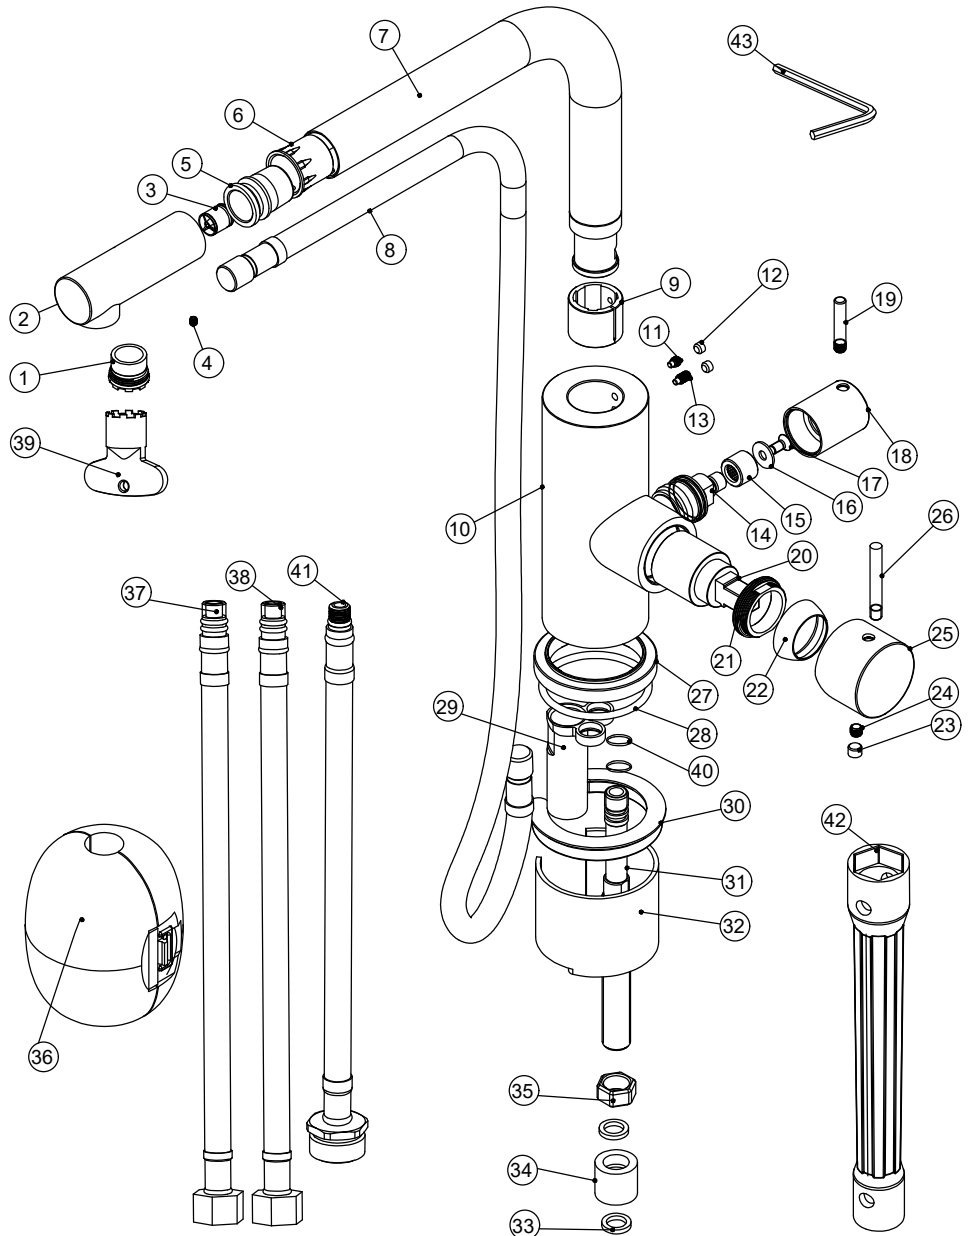

SCANDTAP

BATHROOM & KITCHEN

Edition: 2024-10-01

- 1 Aerator
- 2 Nozzle
- 3 Check valve
- 4 Hexagonal screw
- 5 Connector
- 6 Pull out bushing component
- 7 Spout
- 8 Pull-out hose
- 9 Rubber ring
- 10 Mixer body
- 11 Hexagonal screw
- 12 Rubber plug
- 13 Hexagonal screw
- 14 Dishwasher control cartridge
- 15 Cartridg cover
- 16 Flat gasket
- 17 Hexagonal screw
- 18 Handle
- 19 Handle bar
- 20 Cartridge
- 21 Cartridge cover
- 22 Decorative cup
- 23 Rubber plug
- 24 Hexagonal screw
- 25 Handle
- 26 Handle bar
- 27 Mixer base
- 28 O-ring
- 29 Protective cover for pull-out hose
- 30 Rubber ring
- 31 Extended pipe
- 32 Screw nut
- 33 Flat rubber ring
- 34 Connector
- 35 Screw nut
- 36 Weight
- 37 Flexible hose
- 38 Flexible hose
- 39 Aerator wrench
- 40 O-ring
- 41 Socket wrench
- 42 Hexagon wrench

Accent 90 D

Colour	Art no	RSK
Original	30180	8312243
Sand	30186	8312244
Amber	30187	8312245
Shadow	30188	8312246
Classic	30189	8312247