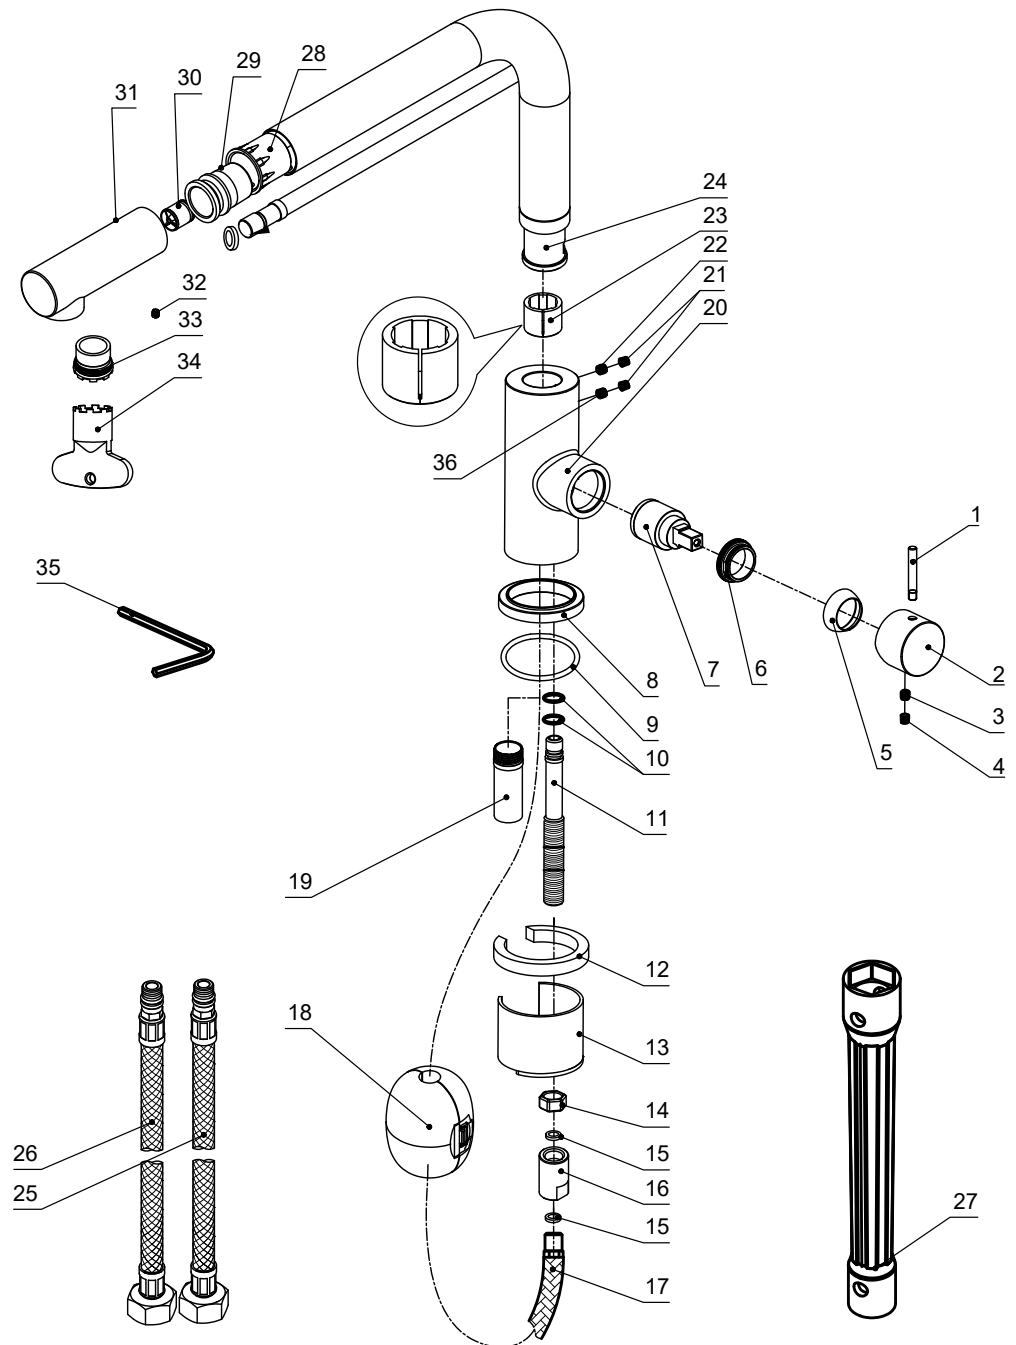

SCANDTAP

BATHROOM & KITCHEN

Edition: 2024-10-01

- 1 Handle bar
- 2 Handle base
- 3 Inner hex screw
- 4 Decoration rubber
- 5 Decoration cover
- 6 Screw nut
- 7 Cartridge
- 8 Base
- 9 O-ring
- 10 O-ring
- 11 Connector hose
- 12 Rubber
- 13 Fixing sheet
- 14 Screw nut
- 15 O-ring
- 16 Connector
- 17 Hose
- 18 Weight
- 19 Cover
- 20 Body
- 21 Rubber plug
- 22 Inner hex screw
- 23 C-ring
- 24 Spout
- 25 Flexible hose
- 26 Flexible hose
- 27 Socket wrench
- 28 Bushing
- 29 Connector
- 30 Check valve
- 31 Spout head
- 32 Inner hex screw
- 33 Aerator
- 34 Aerator wrench
- 35 Inner hex screw

Accent 90

Colour	Art no	RSK
Original	30170	8312238
Sand	30176	8312239
Amber	30177	8312240
Shadow	30178	8312241
Classic	30179	8312242