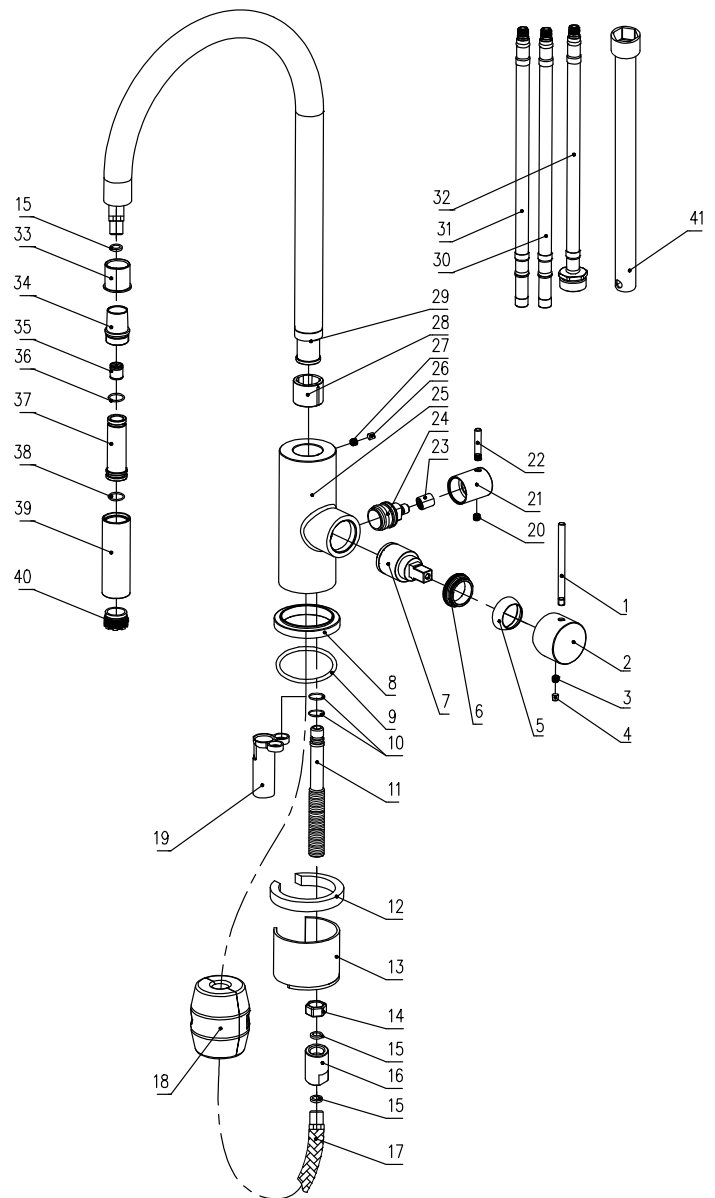

SCANDTAP

BATHROOM & KITCHEN

Edition: 2024-10-01

- 1 Handle bar
- 2 Handle base
- 3 inner hex screw
- 4 Decoration rubber
- 5 Decoration cover
- 6 Screw nut
- 7 Cartridge
- 8 Base
- 9 O ring
- 10 O ring
- 11 Connector hose
- 12 Rubber
- 13 Fixing sheet
- 14 Nut
- 15 Plane ring-sealing
- 16 Connector
- 17 Flexible hose
- 18 Weight
- 19 Splined hub
- 20 Inner hex screw
- 21 Handle base
- 22 Handle bar
- 23 Drive gear
- 24 Cartridge
- 25 Body
- 26 Decoration rubber
- 27 Inner hex screw
- 28 C ring
- 29 Spout
- 30 Flexible hose
- 31 Flexible hose
- 32 Flexible hose
- 33 Bushing
- 34 Pull out connector
- 35 Check valve
- 36 O ring
- 37 Inner hose
- 38 O ring
- 39 Nozzle body
- 40 Aerator
- 41 Tool

Accent D

Colour	Art no	RSK	Colour	Art no	RSK
Original	30105	8310657	Classic	30209	8312128
Sand	30106	8310661	Rust	32105	8311060
Amber	30107	8310662	Scrap	32106	8311061
Shadow	30108	8310663	Coal	32107	8311053