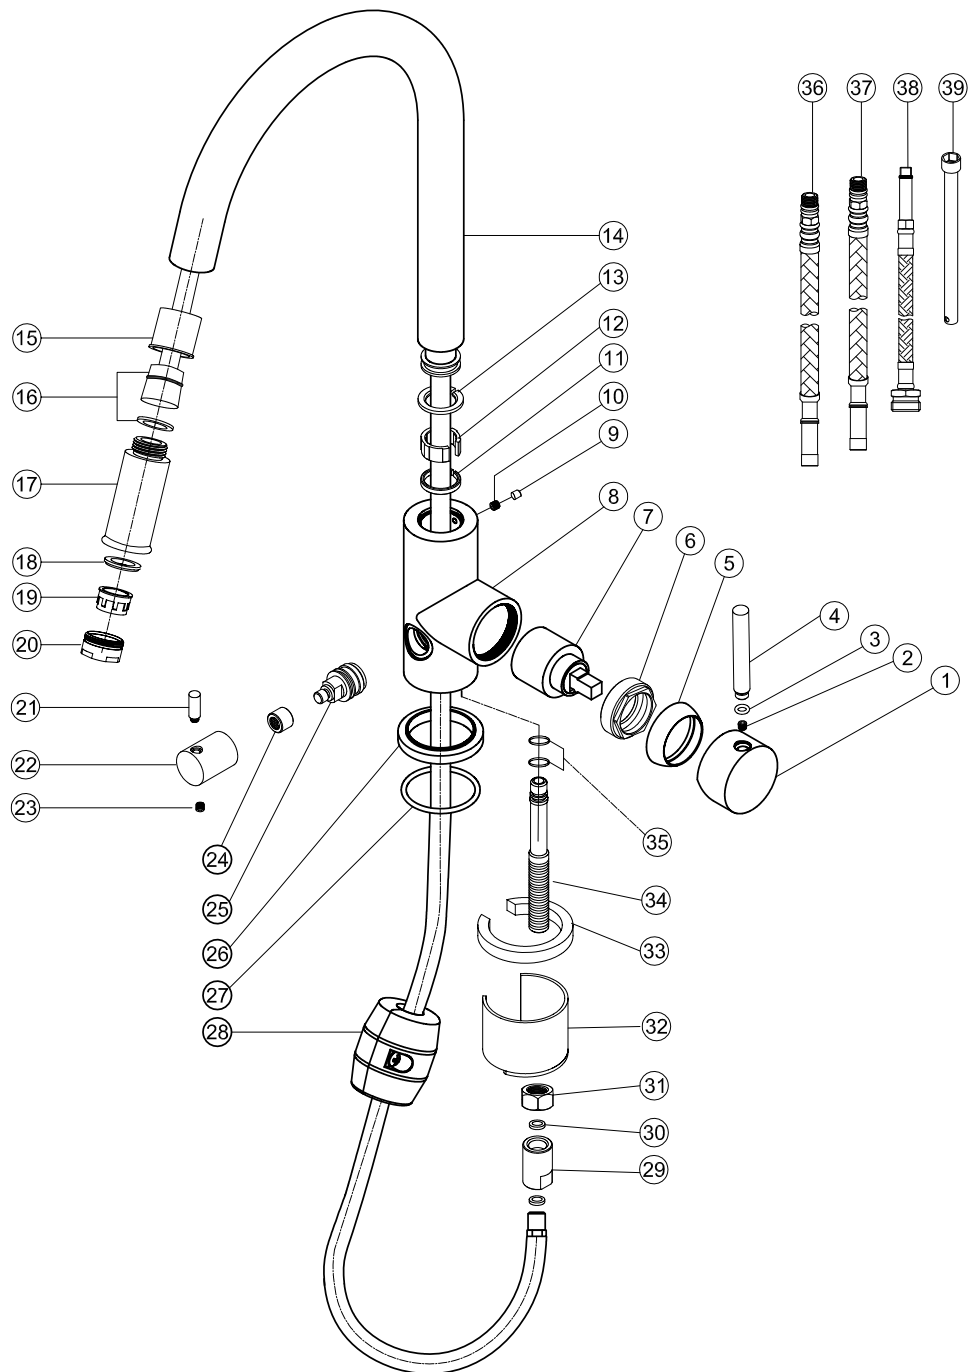

SCANDTAP

BATHROOM & KITCHEN

Edition: 2024-10-01

- 1 Handle base
- 2 Inner hex screw
- 3 O ring
- 4 Handle bar
- 5 Decoration cover
- 6 Screw nut
- 7 Cartridge
- 8 Body
- 9 Decoration rubber
- 10 Inner hex screw
- 11 O ring
- 12 C ring
- 13 C ring
- 14 Spout
- 15 Bushing
- 16 Hose
- 17 Spout head
- 18 O ring
- 19 Aerator
- 20 Aerator cover
- 21 Handle bar
- 22 Handle base
- 23 Inner hex screw
- 24 Splined hub
- 25 Cartridge
- 26 Base Rubber
- 27 O ring
- 28 Weight
- 29 Connector
- 30 Plane ring-sealing
- 31 Nut
- 32 Fixing sheet
- 33 Rubber
- 34 Connector tube
- 35 O ring
- 36 Flexible hose
- 37 Flexible hose
- 38 Hose
- 39 Tool

Access D

Colour	Art no	RSK
Original	30045	8318326
Sand	30046	8310436
Amber	30047	8310437
Shadow	30048	8310669