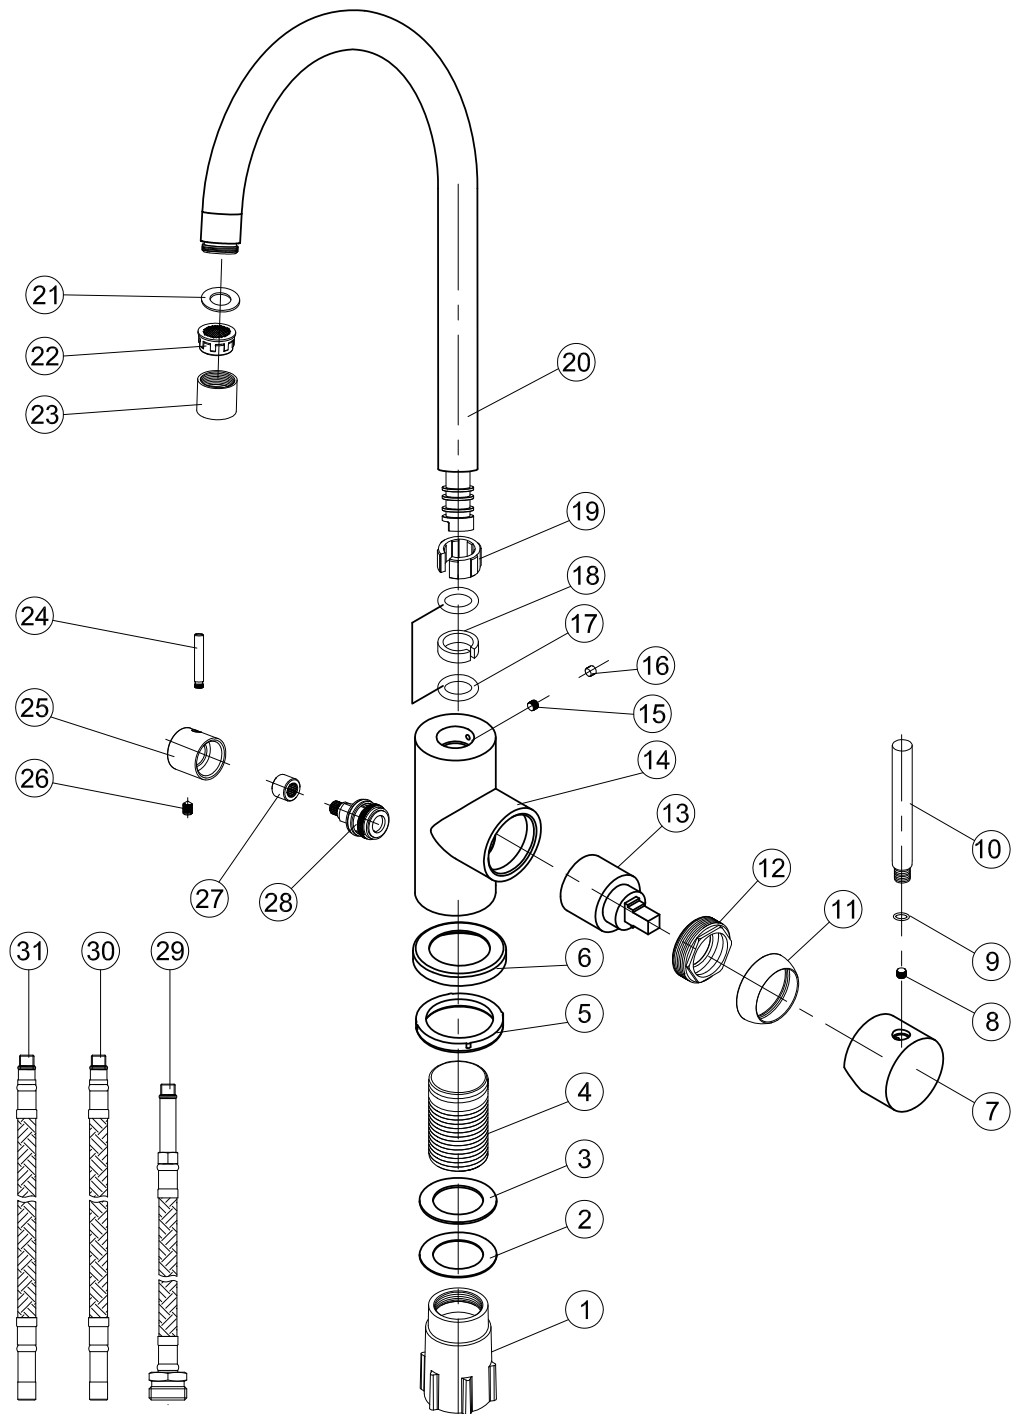

SCANDTAP

BATHROOM & KITCHEN

Edition: 2024-10-01

- 1 Fixing bushing
- 2 Washer
- 3 Rubber
- 4 Threaded tube
- 5 Base Rubber
- 6 Base
- 7 Handle base
- 8 Inner hex screw
- 9 O ring
- 10 Handle bar
- 11 Cover ring
- 12 Screw nut
- 13 Cartridge
- 14 Body
- 15 Inner hex screw
- 16 Decoration rubber
- 17 O ring
- 18 C ring
- 19 C ring
- 20 Spout
- 21 O ring
- 22 Aerator
- 23 Aerator cover
- 24 Handle bar
- 25 Handle base
- 26 Inner hex screw
- 27 Splined hub
- 28 Cartridge
- 29 Flexible hose
- 30 Flexible hose
- 31 Flexible hose

Curve D

Colour	Art no	RSK
Original	30005	8318322
Sand	30006	8310433
Amber	30007	8310434
Shadow	30008	8310665