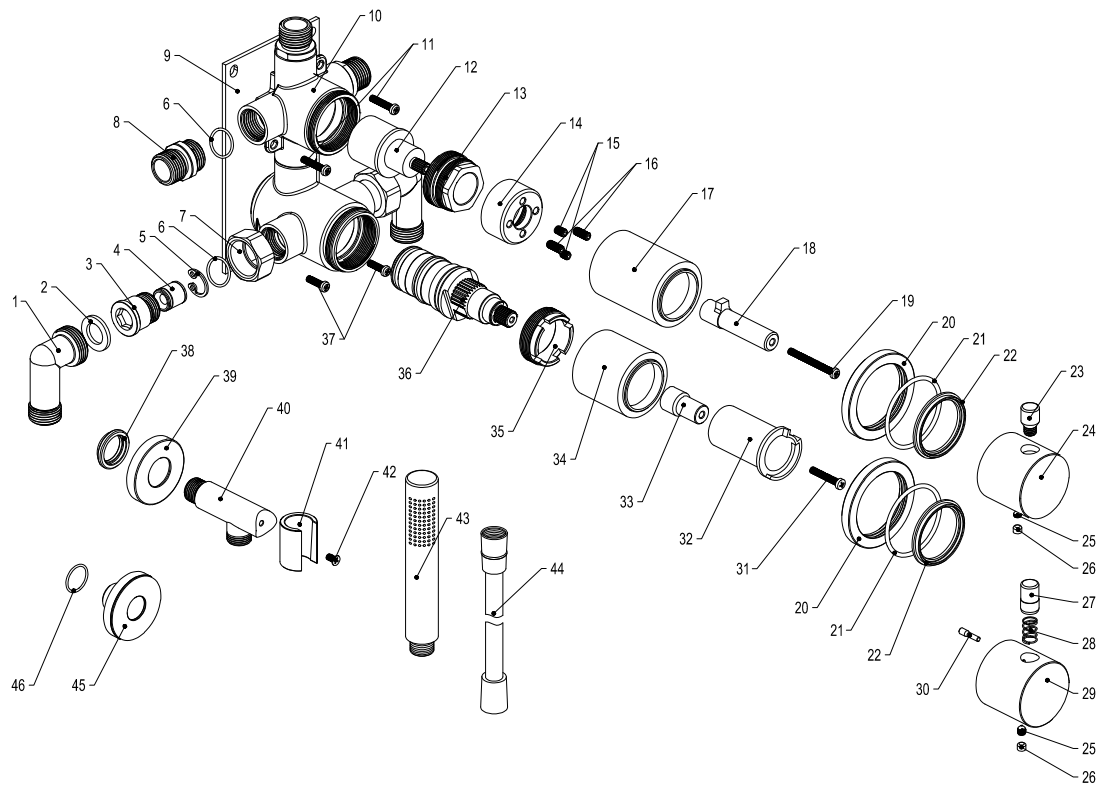

SCANDTAP

BATHROOM & KITCHEN

Edition: 2024-10-01

- 1 90° connector
- 2 Gasket
- 3 Connector
- 4 Check valve
- 5 c-ring
- 6 o-ring
- 7 Foot nut
- 8 Connector
- 9 Fastening plate
- 10 Body
- 11 Fixing screws
- 12 Diverter
- 13 Lock nut
- 14 Limiter
- 15 Hex screws
- 16 Limiter screws
- 17 Diverter cover
- 18 Splined extender
- 19 Screw
- 20 Decorative cover ring
- 21 o-ring
- 22 Washer
- 23 Handwheel bar
- 24 Handwheel
- 25 Inner hex screw
- 26 Decoration rubber
- 27 Handwheel bar
- 28 Button spring
- 29 Thermostatic handle
- 30 Handwheel plug
- 31 Screw
- 32 Temperature limiter
- 33 Spine bushing
- 34 Thermostat cover
- 35 Thermostat lock nut
- 36 Thermostatic cartridge
- 37 Fixing screws
- 38 Gasket
- 39 Decorative cover ring
- 40 Hand shower holder pipe
- 41 Hand shower holder pipe
- 42 Screw
- 43 Hand shower holder pipe
- 44 Hose
- 45 Tattle pipe cover
- 46 o-ring

Harmonized 2y

Colour	Art no	RSK	Colour	Art no	RSK
Original	21030	8351523	Classic	21039	8295128
Sand	21036	8351524	Rust	21031	8351527
Amber	21037	8351525	Scrap	21032	8351528
Shadow	21038	8351526	Coal	21033	8351529