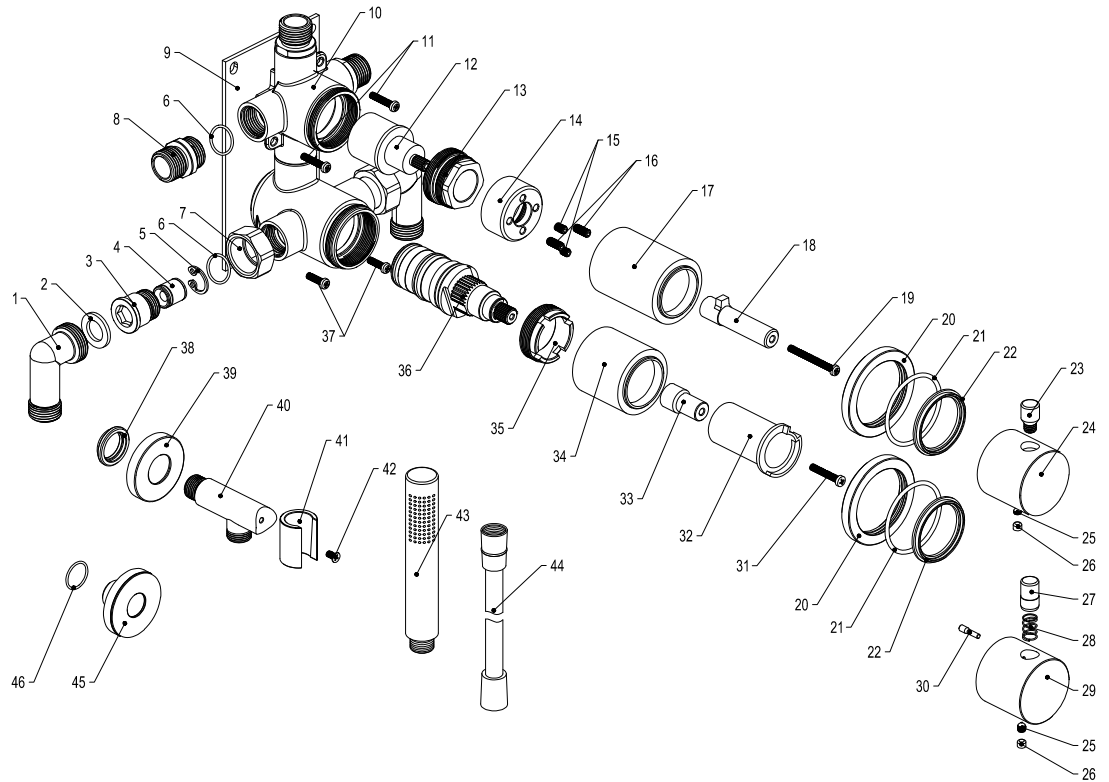

SCANDTAP

BATHROOM & KITCHEN

Edition: 2024-10-01

- 1 90° connector
- 2 Gasket
- 3 Connector
- 4 Check valve
- 5 c-ring
- 6 o-ring
- 7 Foot nut
- 8 Connector
- 9 Fastening plate
- 10 Body
- 11 Fixing screws
- 12 Diverter
- 13 Lock nut
- 14 Limiter
- 15 Hex screws
- 16 Limiter screws
- 17 Diverter cover
- 18 Splined extender
- 19 Screw
- 20 Decorative cover ring
- 21 o-ring
- 22 Washer
- 23 Handwheel bar
- 24 Handwheel
- 25 Inner hex screw
- 26 Decoration rubber
- 27 Handwheel bar
- 28 Button spring
- 29 Thermostatic handle
- 30 Handwheel plug
- 31 Screw
- 32 Temperature limiter
- 33 Spine bushing
- 34 Thermostat cover
- 35 Thermostat lock nut
- 36 Thermostatic cartridge
- 37 Fixing screws
- 38 Gasket
- 39 Decorative cover ring
- 40 Hand shower holder pipe
- 41 Hand shower holder pipe
- 42 Screw
- 43 Hand shower holder pipe
- 44 Hose
- 45 Tattle pipe cover
- 46 o-ring

Harmonized 4

Colour	Art no	RSK	Colour	Art no	RSK
Original	21060	8351544	Classic	21069	8295131
Sand	21066	8351545	Rust	21061	8351548
Amber	21067	8351546	Scrap	21062	8351549
Shadow	21068	8351547	Coal	21063	8351550