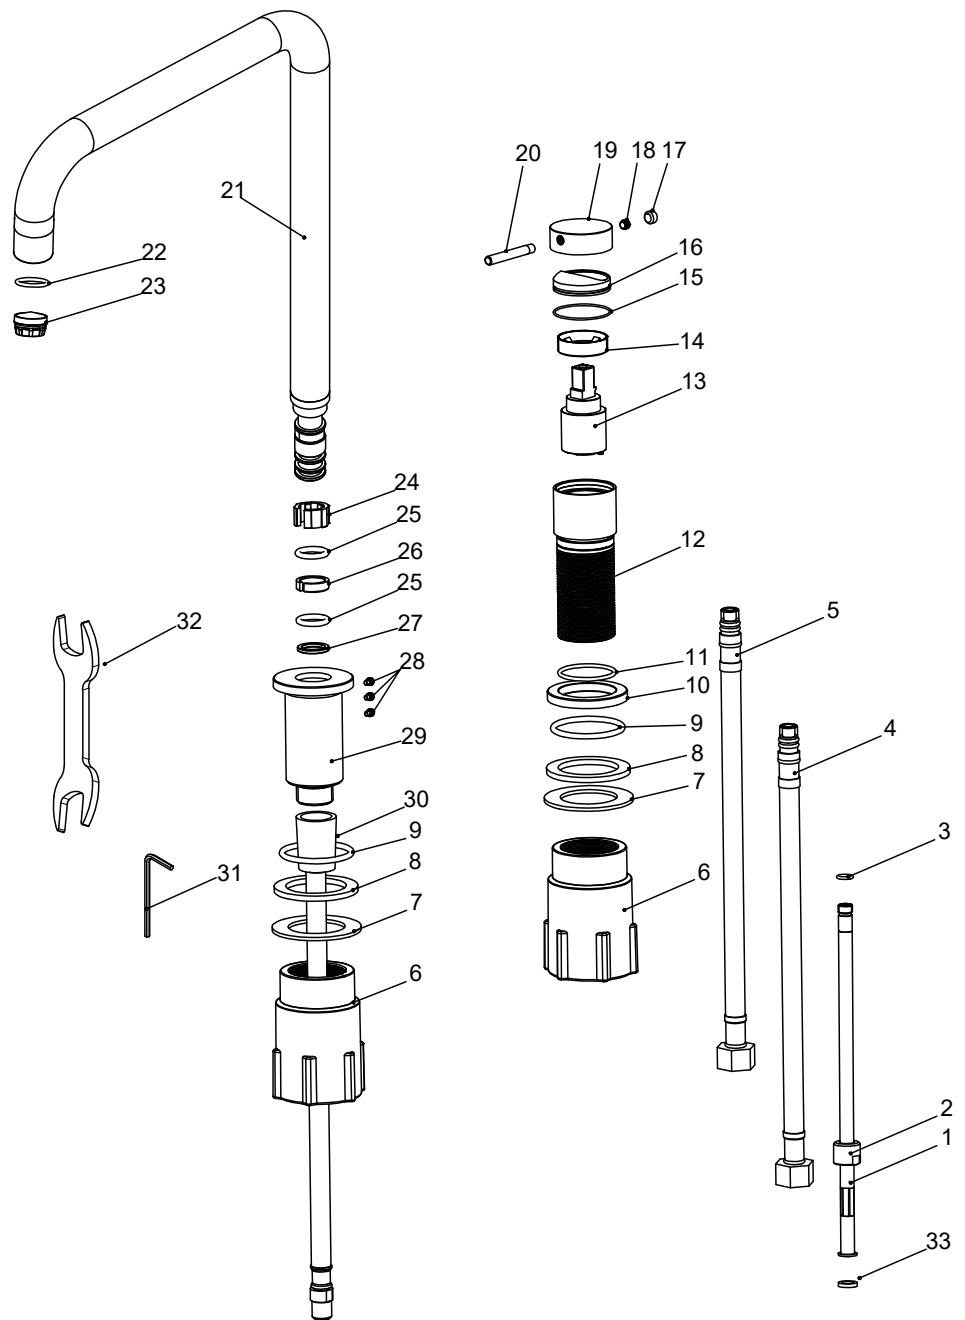

# SCANDTAP

BATHROOM & KITCHEN

Edition: 2024-10-01

- 1 M8 Extended pipe
- 2 M12\*1 Screw
- 3 O-ring
- 4 Flexible hose
- 5 Flexible hose
- 6 Screw nut
- 7 Gasket
- 8 Flat rubber ring
- 9 O-ring
- 10 Mixer base
- 11 O-ring
- 12 Body
- 13 Cartridge
- 14 Cartridge cover
- 15 O-ring
- 16 Decorative cup
- 17 Rubber ring
- 18 Hexagonal screw
- 19 Handle
- 20 Handle bar
- 21 Spout
- 22 O-ring
- 23 Aerator
- 24 Rubber ring
- 25 O-ring
- 26 Rubber ring
- 27 Anti-wear ring
- 28 Hexagonal screw
- 29 Spout base
- 30 Connecting hose
- 31 Hexagon wrench
- 32 Open-end wrench
- 33 Gasket

## Harmonized K2 Square

Colour	Art no	RSK
Original	30150	8312228
Sand	30156	8312229
Amber	30157	8312230
Shadow	30158	8312231
Classic	30159	8312232