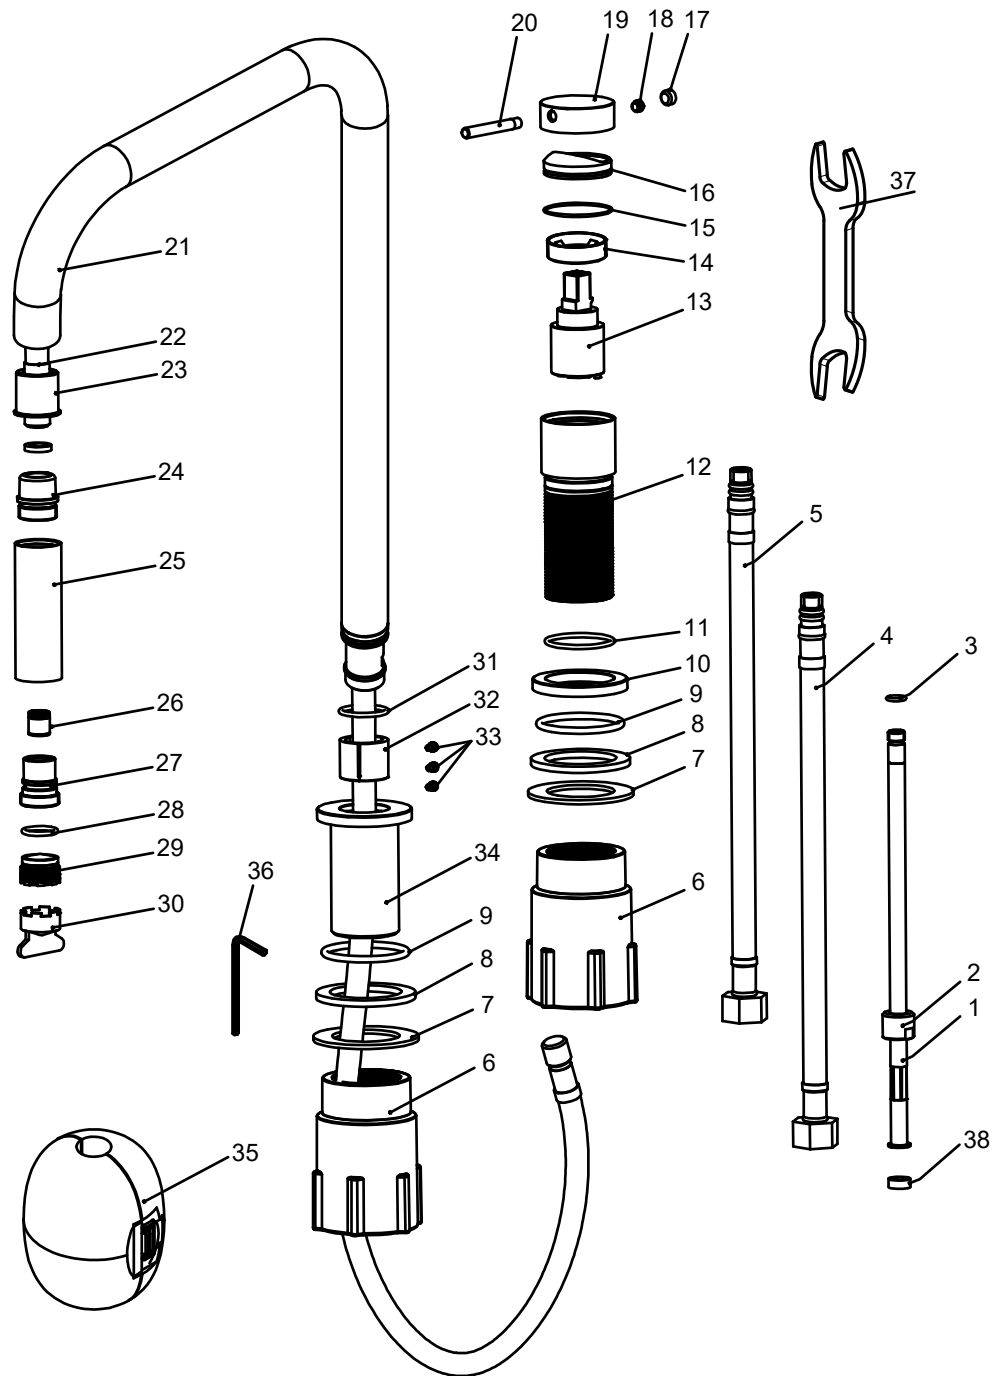

SCANDTAP

BATHROOM & KITCHEN

Edition: 2024-10-01

- 1 M8 Extended pipe
- 2 M12*1 Screw
- 3 O-ring
- 4 Flexible hose
- 5 Flexible hose
- 6 Screw nut
- 7 Gasket
- 8 Flat rubber ring
- 9 O-ring
- 10 Mixer base
- 11 O-ring
- 12 Body
- 13 Cartridge
- 14 Cartridge cover
- 15 O-ring
- 16 Decorative cup
- 17 Rubber ring
- 18 Hexagonal screw
- 19 Handle
- 20 Handle bar
- 21 Spout
- 22 Pull-out hose
- 23 Pull-out bushing
- 24 Nozzle connector
- 25 Nozzle housing
- 26 Check valve
- 27 Connector
- 28 O-ring
- 29 Aerator
- 30 Aerator wrench
- 31 O-ring
- 32 Rubber ring
- 33 Hexagonal screw
- 34 Spout base
- 35 Weight
- 36 Hexagon wrench
- 37 Open-end wrench
- 38 Flat rubber ring

Harmonized K2P

Colour	Art no	RSK
Original	30145	8312075
Sand	30146	8312076
Amber	30147	8312122
Shadow	30148	8312077
Classic	30149	8312078