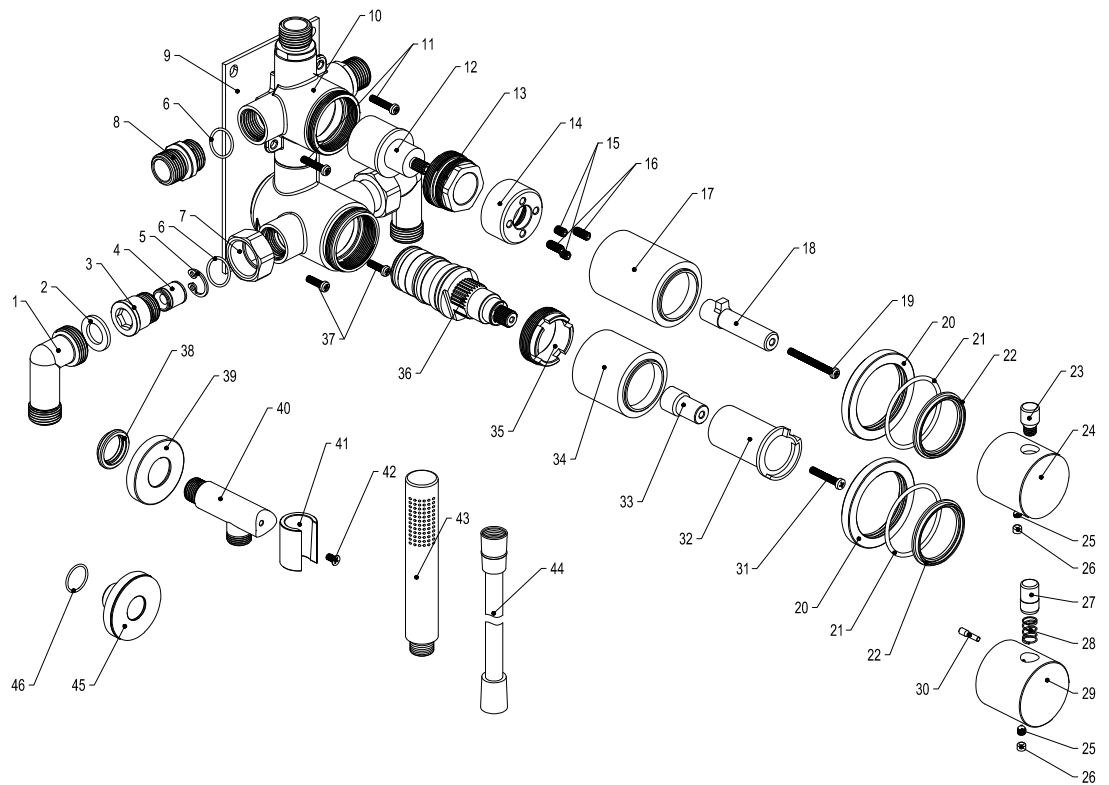

# SCANDTAP

BATHROOM & KITCHEN

Edition: 2024-10-01

- 1 90° connector
- 2 Gasket
- 3 Connector
- 4 Check valve
- 5 c-ring
- 6 o-ring
- 7 Foot nut
- 8 Connector
- 9 Fastening plate
- 10 Body
- 11 Fixing screws
- 12 Diverter
- 13 Lock nut
- 14 Limiter
- 15 Hex screws
- 16 Limiter screws
- 17 Diverter cover
- 18 Splined extender
- 19 Screw
- 20 Decorative cover ring
- 21 o-ring
- 22 Washer
- 23 Handwheel bar
- 24 Handwheel
- 25 Inner hex screw
- 26 Decoration rubber
- 27 Handwheel bar
- 28 Button spring
- 29 Thermostatic handle
- 30 Handwheel plug
- 31 Screw
- 32 Temperature limiter
- 33 Spine bushing
- 34 Thermostat cover
- 35 Thermostat lock nut
- 36 Thermostatic cartridge
- 37 Fixing screws
- 38 Gasket
- 39 Decorative cover ring
- 40 Hand shower holder pipe
- 41 Hand shower holder pipe
- 42 Screw
- 43 Hand shower holder pipe
- 44 Hose
- 45 Tattle pipe cover
- 46 o-ring

## Harmonized mixer body and peripherals

Colour	Art no	RSK	Colour	Art no	RSK
Original	21150	8351509	Classic	21159	8295126
Sand	21156	8351510	Rust	21151	8351513
Amber	21157	8351511	Scrap	21152	8351514
Shadow	21158	8351512	Coal	21153	8351515