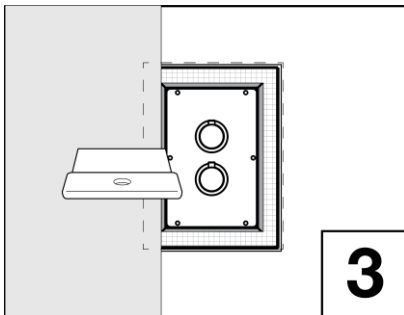

SV

Montera KD+ Folie Trygg alt. Folie Projekt och överlappa folieflänsen hela vägen. Tryck noga ut folien och säkerställ så att inga blåsor eller veck uppstår. Använd plastspackel.

EN

Apply KD+ Folie Trygg or Folie Projekt and overlap the pre glued waterproofing foil all the way. Firmly press the foil on the pre glued waterproofing foil and make sure that no folds or bubbles remain. Use a plastic putty knife.