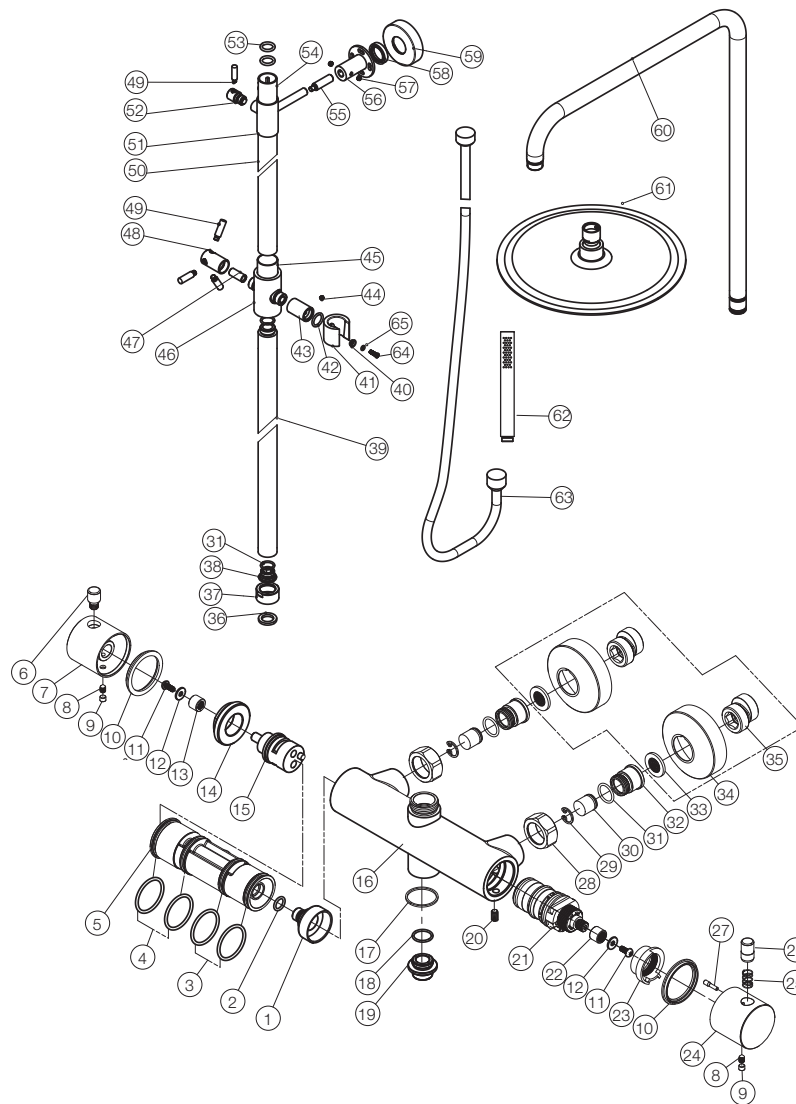

SCANDTAP

BATHROOM & KITCHEN

Edition: 2024-10-01

- 1 House of cartridge
- 2 o-ring
- 3 o-ring
- 4 o-ring
- 5 Core of body
- 6 Handwheel bar
- 7 Handwheel
- 8 Inner hex screw
- 9 Decoration rubber
- 10 Spring washer
- 11 Round screw nut
- 12 Washer
- 13 Splined hub
- 14 Lock nut
- 15 Diverter
- 16 Body
- 17 Washer
- 18 o-ring
- 19 Connector
- 20 Inner hex screw
- 21 Cartridge
- 22 Splined hub
- 23 Temp. Limit ring
- 24 Thermostatic handle
- 25 Button spring
- 26 Handwheel bar
- 27 Handwheel plug
- 28 foot nut
- 29 c ring
- 30 check valve

- 31 o-ring
- 32 connector
- 33 washer
- 34 Decoration cover
- 35 Connector
- 36 o-ring
- 37 Lock nut
- 38 Connector
- 39 Pipe
- 40 Screw
- 41 Holder
- 42 o-ring
- 43 Tube
- 44 Inner hex screw
- 45 Plastic sleeve
- 46 Holder body
- 47 Locking lever
- 48 Handle bar body
- 49 Handle bar
- 50 Pipe
- 51 Wall bracket body
- 52 Locking lever
- 53 o-ring
- 54 Plastic sleeve
- 55 Extension
- 56 Wall bracket
- 57 Inner hex screw
- 58 Rubber
- 59 Decoration cover
- 60 Bent tube
- 61 Head shower

Pleasure 2

| Colour | Art no | RSK | Colour | Art no | RSK |
|----------|--------|---------|---------|--------|---------|
| Original | 20010 | 8344211 | Classic | 20019 | 8283339 |
| Sand | 20016 | 8282845 | Rust | 20011 | 8283016 |
| Amber | 20017 | 8282846 | Scrap | 20012 | 8283017 |
| Shadow | 20018 | 8282879 | Coal | 20013 | 8283015 |