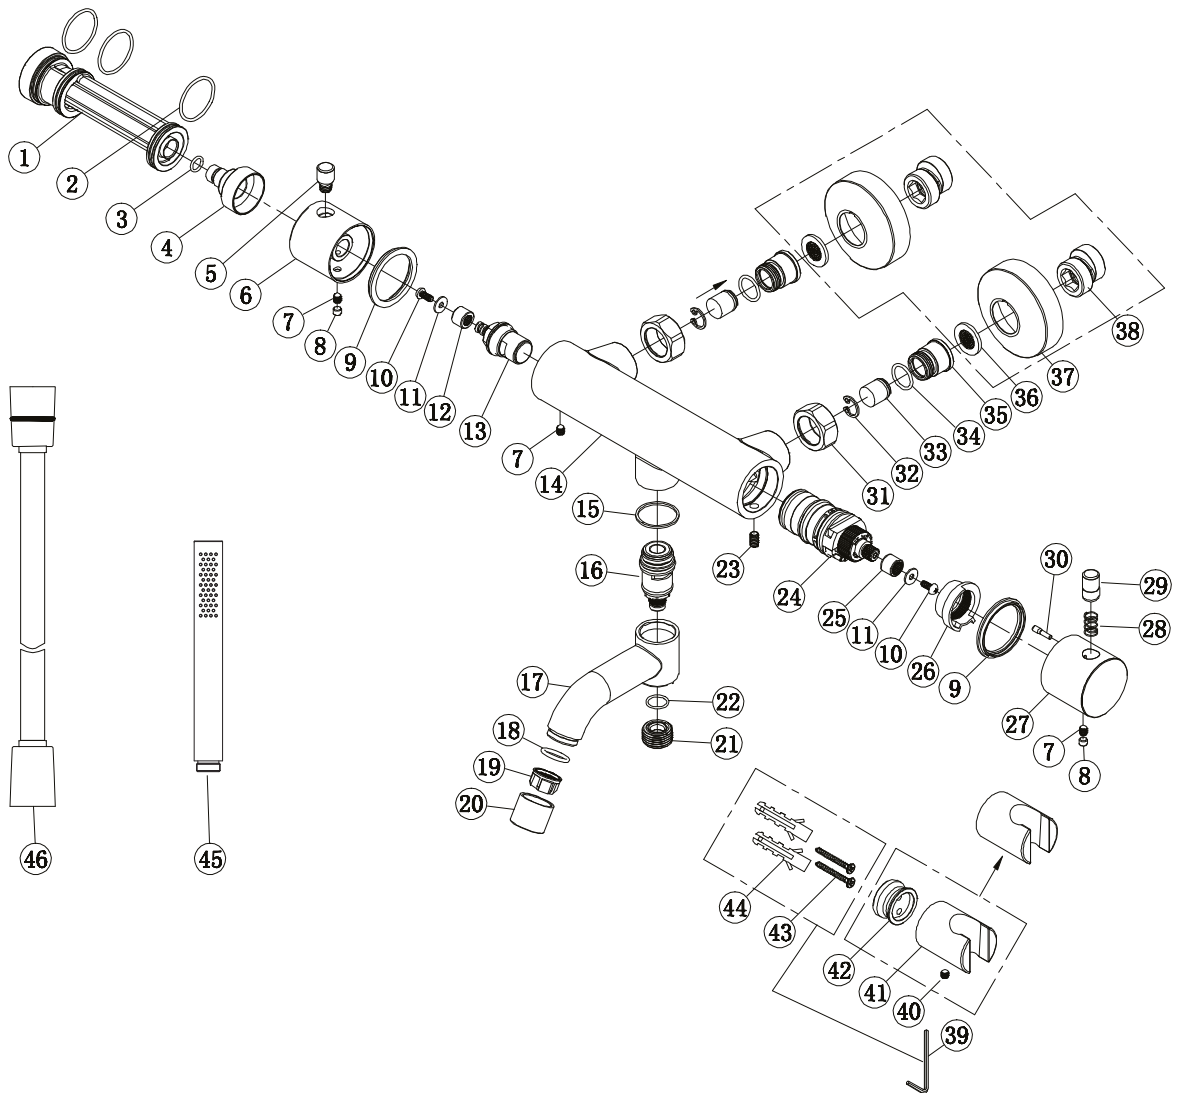

SCANDTAP

BATHROOM & KITCHEN

Edition: 2024-10-01

- 1 Core of body
- 2 o ring
- 3 o ring
- 4 house for cartridge
- 5 handwheel bar
- 6 handwheel
- 7 inner hex screw
- 8 separation rubber
- 9 spring washer
- 10 round screw nut
- 11 washer
- 12 splined hub
- 13 cartridge
- 14 body
- 15 washer
- 16 spout cartridge
- 17 bath spout
- 18 o ring
- 19 aerator
- 20 aerator cover
- 21 connector
- 22 o ring
- 23 inner hex screw
- 24 thermostatic cartridge
- 25 drive gear
- 26 temp. limiting ring
- 27 therm. handwheel
- 28 button spring
- 29 handwheel button
- 30 handwheel plug
- 31 foot nut
- 32 c ring
- 33 check valve
- 34 o ring
- 35 connector
- 36 G3/4 washer
- 37 decoration cover
- 38 connector
- 39 inner hex spanner
- 40 inner hex screw
- 41 holder body
- 42 fixing base
- 43 screw
- 44 plastic screw
- 45 handshower
- 46 shower hose

Pleasure 4

Colour	Art no	RSK	Colour	Art no	RSK
Original	20040	8362067	Classic	20049	8245063
Sand	20046	8362068	Rust	20041	8362141
Amber	20047	8362069	Scrap	20042	8362142
Shadow	20048	8362070	Coal	20043	8362140