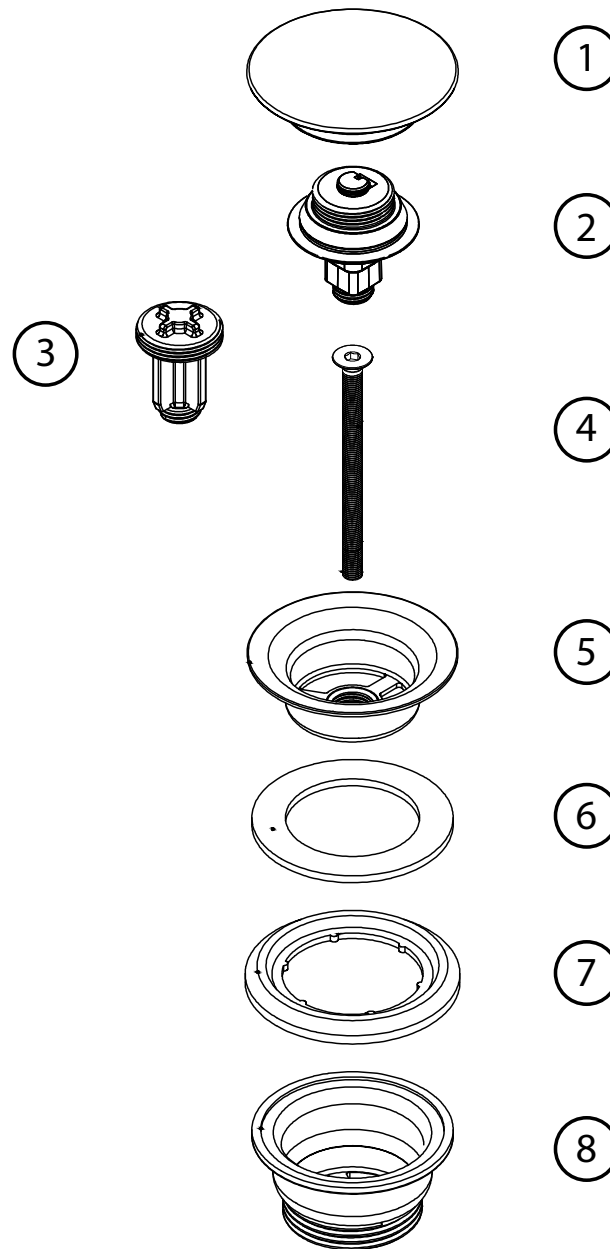

SCANDTAP

BATHROOM & KITCHEN

Edition: 2024-10-01

1. Cover lid
2. Core
3. Static function
4. Screw
5. Connector
6. Sealer
7. Washer
8. Body

Pop-up universal Duo Coal

Colour	Art no	RSK	Colour	Art no	RSK
Original	10910	8560060	Classic	10919	8553636
Sand	10916	8560061	Rust	10920	8560064
Amber	10917	8560062	Scrap	10921	8560065
Shadow	10918	8560063	Coal	10922	8560059