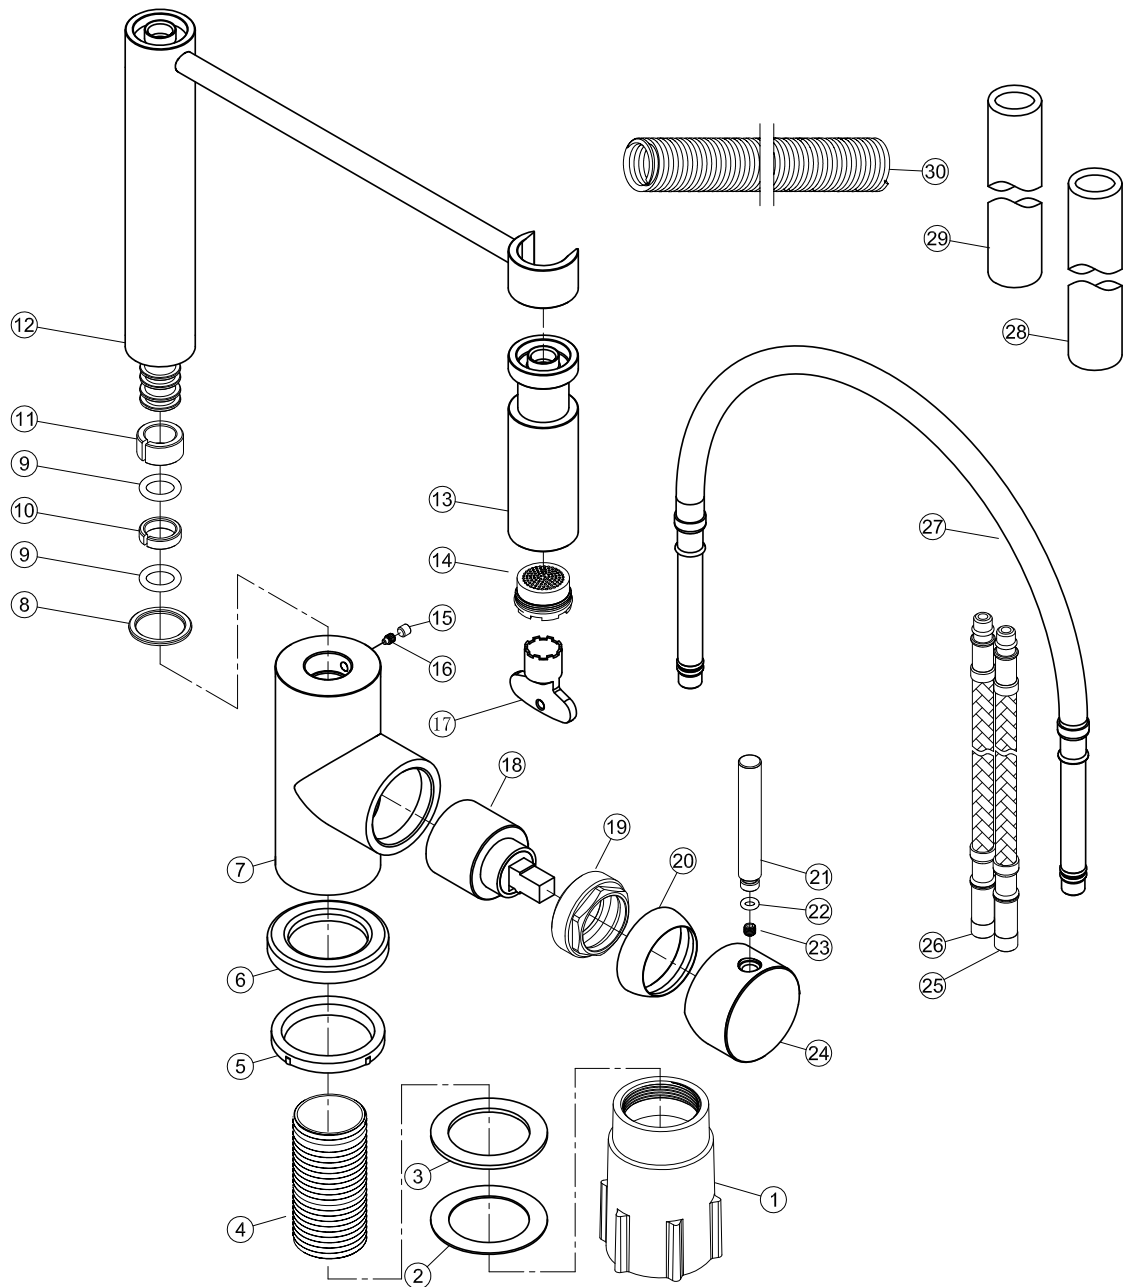

SCANDTAP

BATHROOM & KITCHEN

Edition: 2024-10-01

- 1 Fixing bushing
- 2 Washer
- 3 Rubber
- 4 Threaded tube
- 5 Base Rubber
- 6 Base
- 7 Body
- 8 O ring
- 9 O ring
- 10 C ring
- 11 C ring
- 12 Bottom spout
- 13 Spout head
- 14 Aerator
- 15 Decoration rubber
- 16 Inner hex screw
- 17 M24Wrench
- 18 Cartridge
- 19 Screw nut
- 20 Cover ring
- 21 Handle bar
- 22 O ring
- 23 Inner hex screw
- 24 Handle base
- 25 Flexible hose
- 26 Flexible hose
- 27 Spout hose
- 28 Color hose
- 29 Color hose
- 30 Spring hose

Pro

Colour	Art no	RSK
Original	30080	8318328
Sand	30081	8311453
Amber	30082	8311454
Shadow	30083	8311455