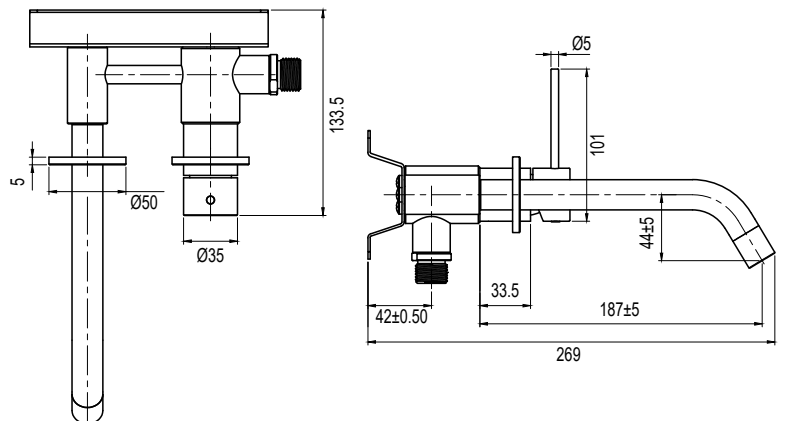

# Steel Harmonized 1 Mixer body Amber

Art no: 11107 RSK: 8243895