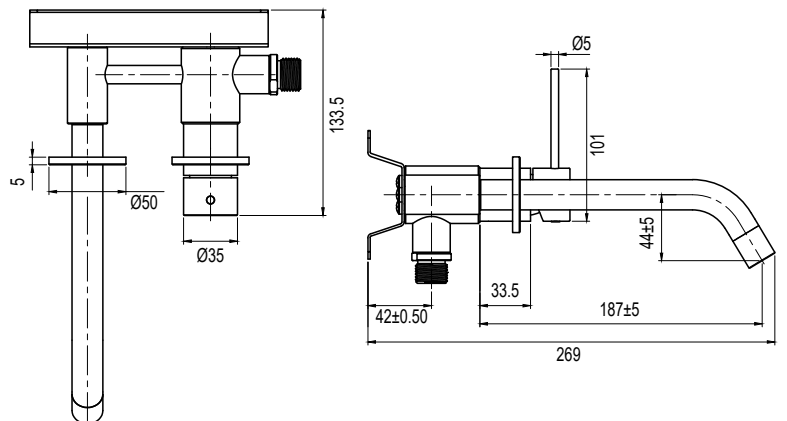

## Steel Harmonized 1 Mixer body Original

Art no: 11100 RSK: 8243890