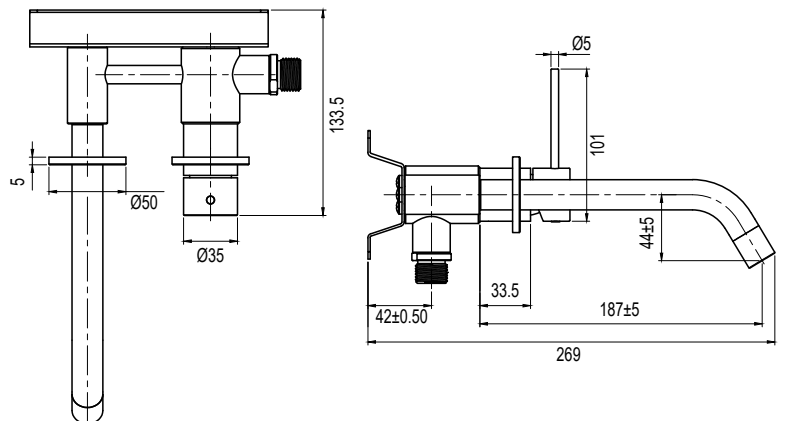

## Steel Harmonized 1 Mixer body Scrap

Art no: 11102 RSK: 8243892