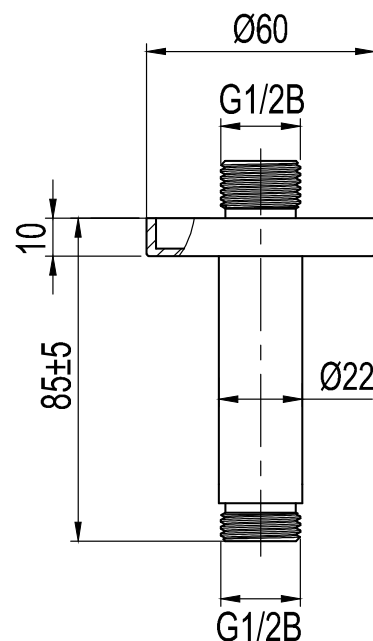

Steel Harmonized short pipe Amber

Art no: 21127 RSK: 8443276