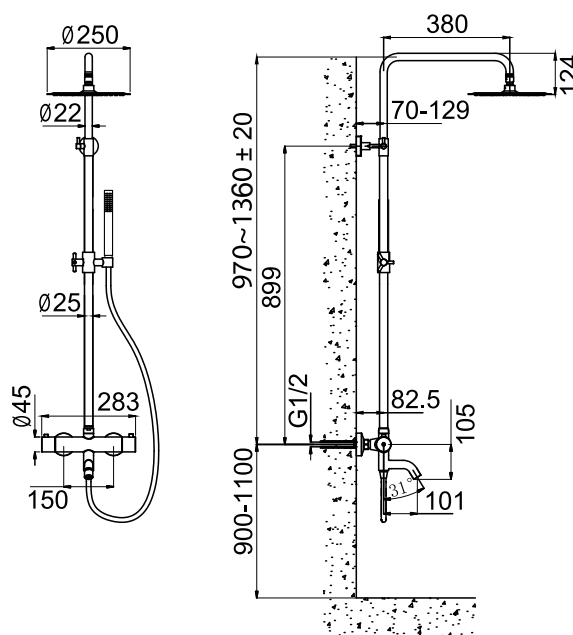

Pleasure 2 Coal

Art no: 20013 RSK: 8283015