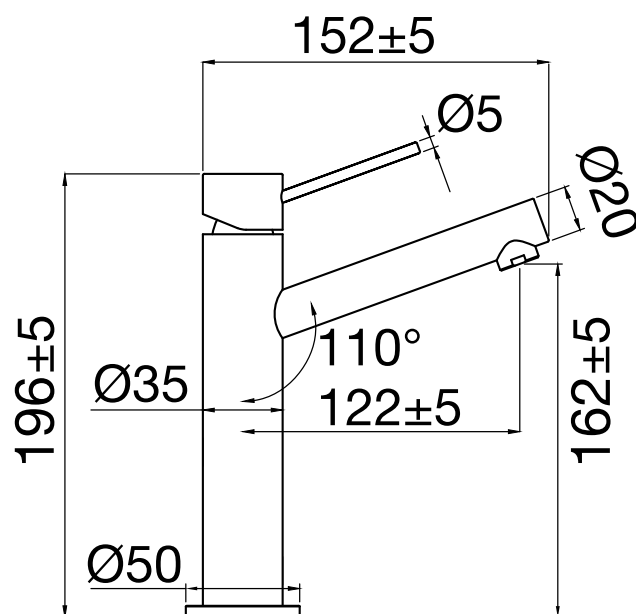

Vector Medium Coal

Art no: 12252 RSK: 8275658