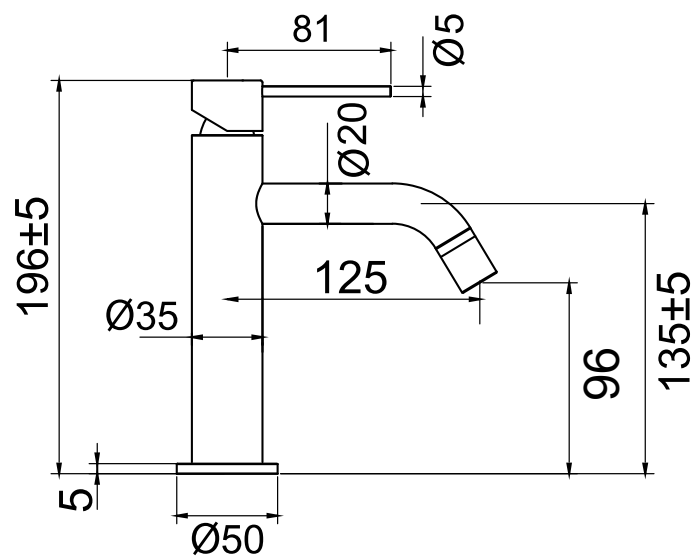

Voyage Medium Scrap

Art no: 12006 RSK: 8275650