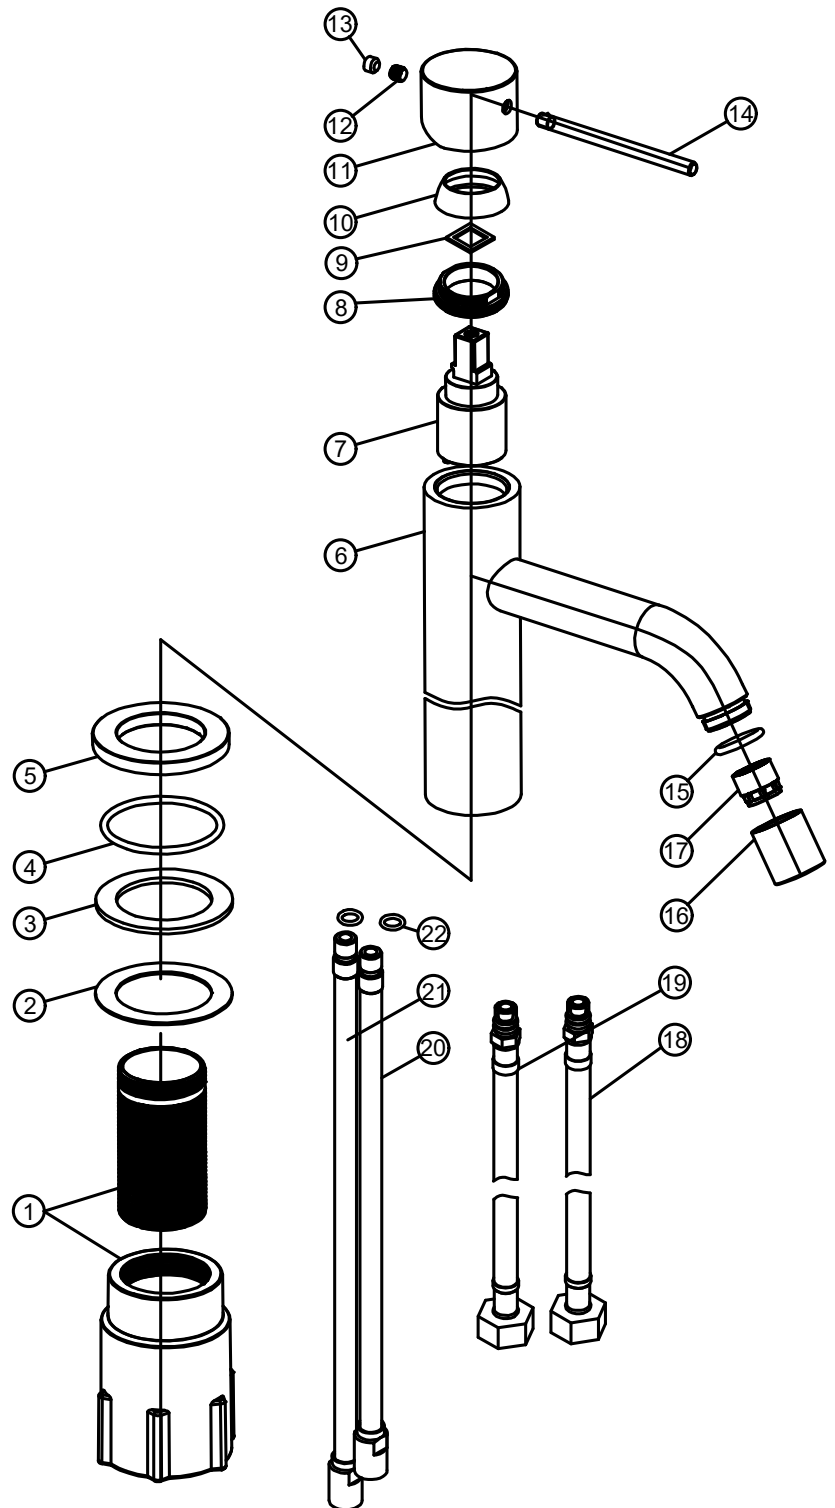

- 1 Fixing bushing
- 2 Washer
- 3 Washer
- 4 O ring
- 5 Base
- 6 Body
- 7 Cartridge
- 8 Screw nut
- 9 Gasket
- 10 Cover ring
- 11 Handle base
- 12 Inner hex screw
- 13 Rubber
- 14 Handle bar
- 15 O ring
- 16 Aerator cover
- 17 Aerator
- 18 Flexible hose
- 19 Flexible hose
- 20 Short Connect pipe
- 21 Long connective pipe
- 22 O ring

Voyage Medium

Colour	Art no	RSK	Colour	Art no	RSK
Original	10210	8275645	Classic	10214	8275720
Sand	10211	8275646	Rust	12005	8275649
Amber	10212	8275647	Scrap	12006	8275650
Shadow	10213	8275648	Coal	12007	8275651