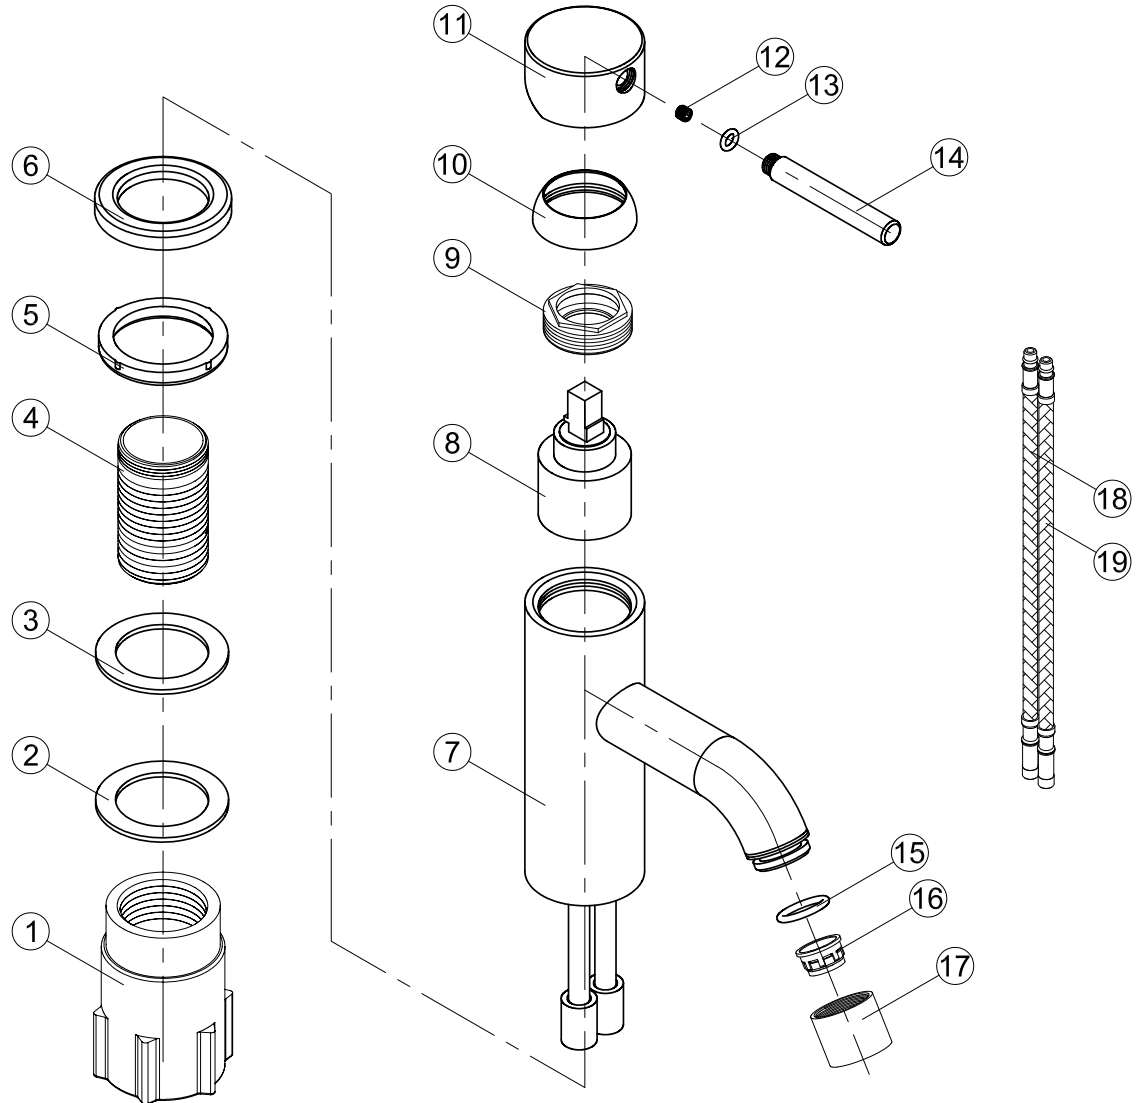

SCANDTAP

BATHROOM & KITCHEN

Edition: 2024-10-01

- 1 Fixing bushing
- 2 Washer
- 3 Rubber
- 4 Threaded tube
- 5 Base Rubber
- 6 Base
- 7 Body
- 8 Cartridge
- 9 Screw nut
- 10 Cover ring
- 11 Handle base
- 12 Inner hex screw
- 13 O ring
- 14 Handle bar
- 15 O ring
- 16 Aerator
- 17 Aerator cover
- 18 Flexible hose
- 19 Flexible hose

Steel Wave

Colour	Art no	RSK
Original	10000	8344559
Sand	10006	8277584
Amber	10007	8277585
Shadow	10008	8277783