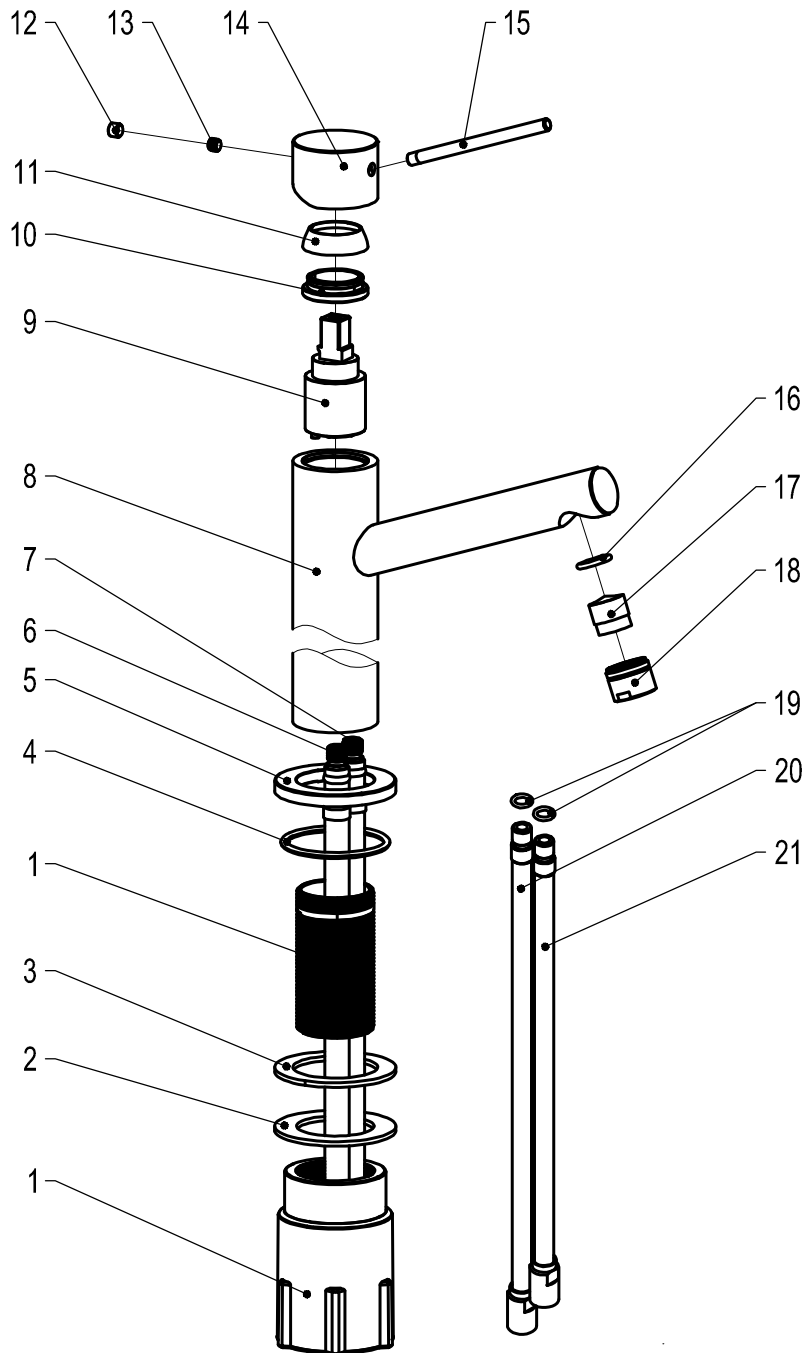

SCANDTAP

BATHROOM & KITCHEN

Edition: 2024-10-01

- 1 Fixing bushing
- 3 Washer
- 2 Washer
- 5 O ring
- 6 Base
- 7 Flexible hose
- 8 Flexible hose
- 9 Body
- 10 Cartridge
- 11 Screw nut
- 12 Cover ring
- 13 Rubber
- 14 Inner hex screw
- 15 Handle base
- 16 Handle bar
- 17 O ring
- 18 Aerator cover
- 19 Aerator
- 20 Long connective pipe
- 21 Short Connect pipe

Vector High

Colour	Art no	RSK	Colour	Art no	RSK
Original	10215	8277859	Classic	10219	8275719
Sand	10216	8277860	Rust	12215	8278137
Amber	10217	8277861	Scrap	12216	8278138
Shadow	10218	8277862	Coal	12217	8278134