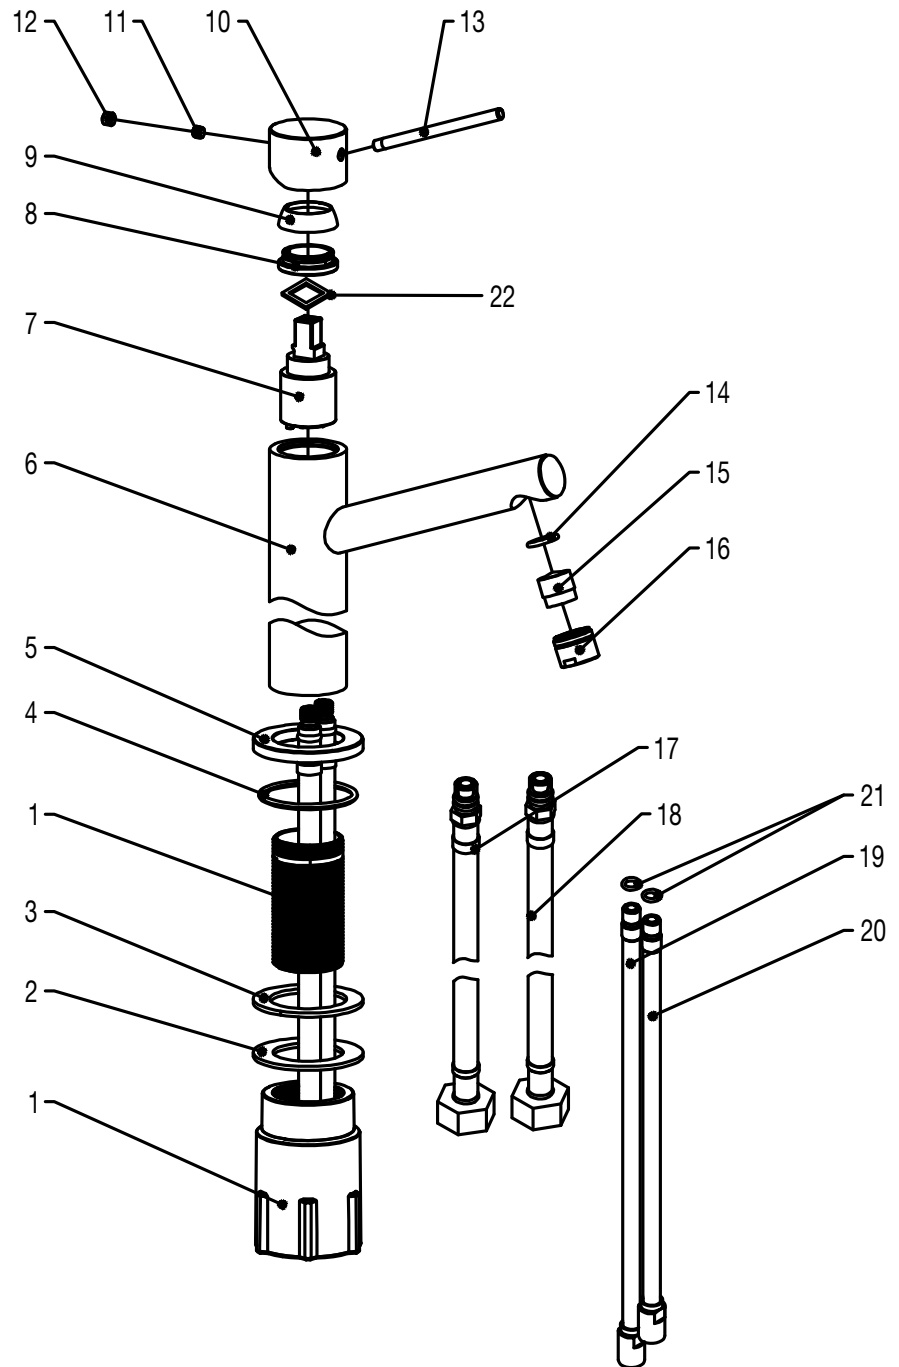

- 1 Fixing bushing
- 2 Washer
- 3 Washer
- 4 O ring
- 5 Base
- 6 Body
- 7 Cartridge
- 8 Screw nut
- 9 Cover ring
- 10 Handle base
- 11 Rubber
- 12 Inner hex screw
- 13 Handle bar
- 14 O ring
- 15 Aerator cover
- 16 Aerator
- 17 Flexible hose
- 18 Flexible hose
- 19 Long connective pipe
- 20 Short Connect pipe
- 21 O ring
- 22 Gasket

Vector Medium

Colour	Art no	RSK	Colour	Art no	RSK
Original	10250	8275652	Classic	10259	8275732
Sand	10256	8275653	Rust	12250	8275656
Amber	10257	8275654	Scrap	12251	8275650
Shadow	10258	8275655	Coal	12252	8275658