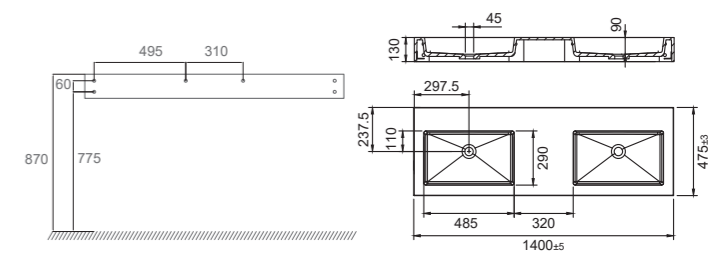

- Made of Solid Surface

Technical data

Dimensions: W1400xD475xH130 mm

Weight: 32 kg

Art. no **Price**
46105 £ 1629

More information at scandtap.com

Original

Sand