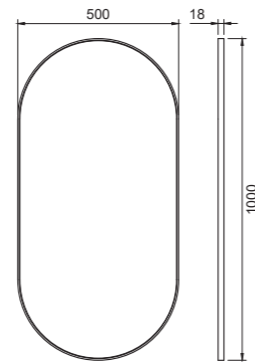

- Made of Solid Surface
- W1400xD475xH200 mm
- Push-open mechanism that works wherever you push on the drawer
- Soft-close mechanism
- Blum design
- Anti-slip mat included

Technical data

W1400xD475xH200 mm

Weight: 56 kg

Art. no	Price
46254	£ 3029

More information at scandtap.com

Solid M1

Oval mirror with a thin Solid Surface frame. Hand-crafted and designed for a simple, clean, sophisticated look. Robust mirror glass ensures high quality reflection.

- Frame made of Solid Surface

Tekniska data

Dimensions: W500xD18xH1000 mm

Art. no	Price
46201	£ 649

More information at scandtap.com

Accessories

For dimensional drawings, see scandtap.com

Steel Style