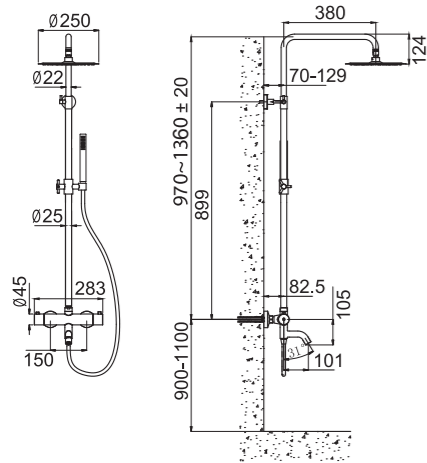

Pleasure 3

A minimalist shower set with slimline design. The round shower head can be tilted and delivers a generous, gently enveloping spray for a luxurious shower.

- Three functions: ceiling shower, hand shower and bath spout
- Anti-limescale feature allows easy cleaning of the hand shower and shower head if water is rich in lime
- Made from stainless steel
- Swivelling bath spout
- Telescopic shower rail
- Robust, adjustable hand shower mounting
- Anti-kink hose
- Reliable Vernet thermostat is also resistant to lime-rich water and is designed to quickly react to pressure and temperature changes in the water flow, providing a consistent water temperature
- Covers supplied for concealed wall mounting

Colour	Art. no	Price
Original	20020	£ 1189
Sand	20026	£ 1769
Amber	20027	£ 1769
Shadow	20028	£ 1939
Classic	20029	£ 1939
Black	20128	£ 1939
Rust	20221	£ 2259
Scrap	20222	£ 2259
Coal	20223	£ 2259

Technical data

CC 150
Adjustable shower rail: 970-1360 mm
Adjustable upper mounting: CC 70-129 mm from wall
Shower hose: 1,5 m
Shower head: Ø250 mm

When installed, the mixer is usually positioned close to the top of the bath, in which case an extension pipe may be needed to raise the shower head. (see page 138). It is important that the Steel Pleasure Extension Pipe is installed at the same time as the mixer.

More information at scandtap.com