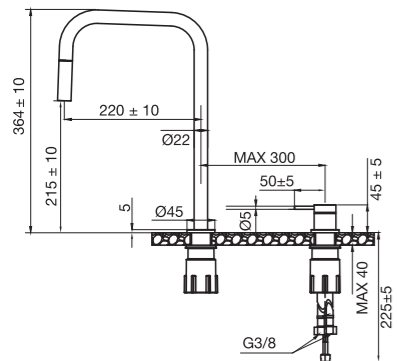

New!

Harmonized K2 Square

Mixer with separate spout and lever. Minimalist slim design with soft shapes and straight lines working together and enhancing one another. The distance and angle between the handle and spout can be adjusted to your personal preferences and needs. A design element with both subtle and exceptional presence.

- The handle can be mounted to the right or left of the spout.
- Made of stainless steel.
- Cold start function.
- The spout rotation range is adjustable, making cleaning the basin easier. The spout can also be locked at 0°.
- Directional Neoperl nozzle.

When installed in furniture with limited space under the worktop (e.g. due to a drawer), a 90° installation kit is available for purchase. See page 70.

Colour	Art. no	Price
Original	30150	£ 469
Sand	30156	£ 569
Amber	30157	£ 569
Shadow	30158	£ 649
Classic	30159	£ 619
Black	30358	£ 649

Technical data

Hole diameter spout: 35 mm
Hole diameter handle: 35 mm
Recommended CC between spout and handle: 100-300 mm
Rotation 0°, 110° or 360°
Water connection: G3/8"
Cold-Start function

More information at scandtap.com

Original