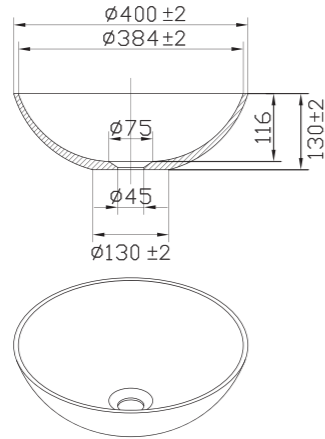

Solid R1

Free-standing basin in elegant matt white Solid Surface. Round bowl that combines minimalist and traditional design elements. Each basin is hand-made and has its own unique character. Waste can be purchased separately.

- Made from Solid Surface

Technical data

Diameter: 400 mm
Height: 130 mm

Art. no   **Price**
46001   £ 599

More information at scandtap.com

Solid R2

Free-standing basin in elegant matt white Solid Surface. The interior of the bowl is gently rounded in contrast with the straight-edged outline. Each basin is hand-made and has its own unique character. Waste can be purchased separately.

- Made from Solid Surface