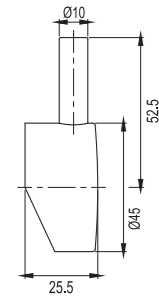

Short bar 5 mm

Short handle for kitchen faucet that allows less distance between faucet and wall. Minimum suitable distance between wall and center of the mixer hole: 42 mm. Fits mixers in the Steel Accent, Steel Accent Square, Steel Mood & Steel Equip series.

Colour	Art. no	Price
Original	32000	£ 29
Sand	32001	£ 39
Amber	32002	£ 39
Shadow	32003	£ 49
Rust	32004	£ 59
Scrap	32005	£ 59
Coal	32006	£ 59

More information at scandtap.com