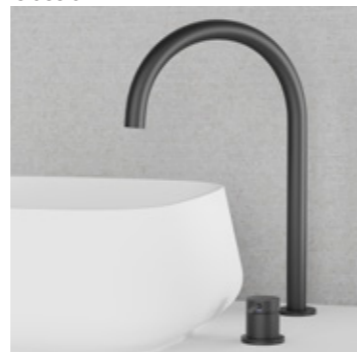

Classic

Black