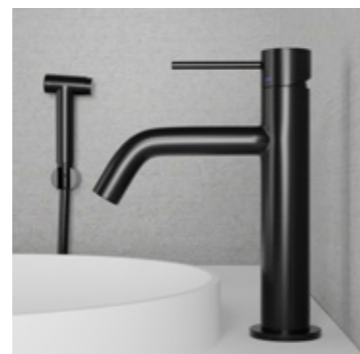

New! 2025

Voyage Medium B

Basin mixer with bidet function in stainless steel. The same stylish design as Voyage, equipped with a bidet sprayer in stainless steel. A model in medium height with a seamless body that is perfect for inset basins and integrated ones for extra hand space. Fitted with high-quality components that save water while providing ample flow.

- Made from stainless steel
- Neoperl aerator

Colour	Art. no	Price
Original	10290	£ 509
Sand	10291	£ 659
Amber	10292	£ 659
Shadow	10293	£ 699
Classic	10299	£ 699
Black	10383	£ 699
Rust	10294	£ 749
Scrap	10295	£ 749
Coal	10296	£ 749

Technical data

Hole diameter: 35 mm

More information at scandtap.com

Shadow