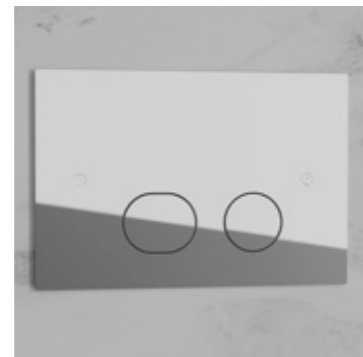

Shadow

Scrap

Classic

Coal

New! 2025

Steel Style T

Elegant, wall-mounted flush plate with two smooth-action buttons for half flush and full flush. The slimline plate in solid stainless steel adds a distinctive highlight. Matches the rest of the range in colour and design.