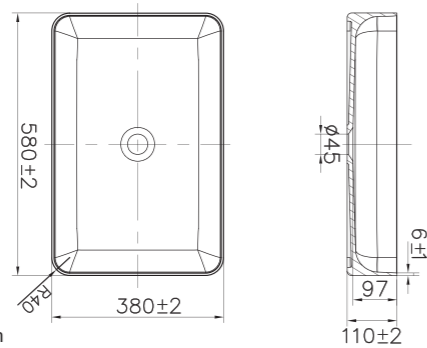

- Made from Solid Surface

Technical data

Diameter: 402 mm
Height: 130 mm

Art. no **Price**
46003 £ 599

More information at scandtap.com

Solid R4

Inset basin in elegant matt white Solid Surface. Round bowl in a minimalist design. Each basin is hand-made and has its own unique character. Waste can be purchased separately.

- Made from Solid Surface

Technical data

Diameter: 380 mm
Height: 50 mm from counter top

Art. no **Price**
46004 £ 599

More information at scandtap.com

Solid S1

Free-standing basin in elegant matt white Solid Surface. Rounded square design with a gentle minimalist look. Each basin is hand-made and has its own unique character. Waste can be purchased separately.

- Made from Solid Surface

Technical data

Width: 380 mm
Depth: 380 mm
Height: 110 mm

Art. no **Price**
46051 £ 599

More information at scandtap.com

Solid S2

Free-standing basin in elegant matt white Solid Surface. Rounded rectangular outline with generous space and a gentle minimalist look. Each basin is hand-made and has its own unique character. Waste can be purchased separately.

- Made from Solid Surface

Technical data

Width: 580 mm
Depth: 380 mm
Height: 110 mm

Art. no **Price**
46052 £ 719

More information at scandtap.com

Solid S3

Free-standing basin in elegant matt white Solid Surface. Iconic design that fuses natural and geometrical shapes. Each basin is hand-made and has its own unique character. Waste can be purchased separately.