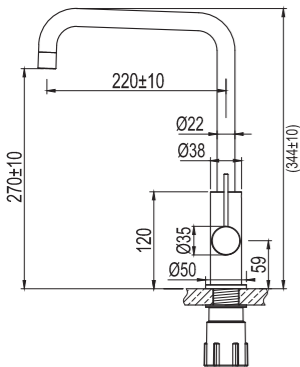

Technical data

Hole diameter: 35 mm
Rotation 360° or 0°

More information at scandtap.com

Original

Sand

Amber

Shadow

Steel Access