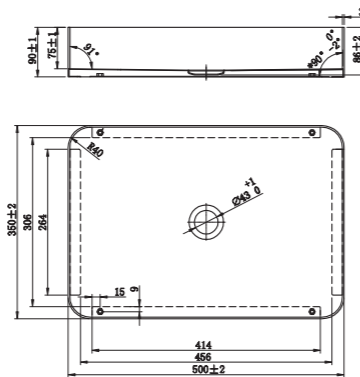

Technical data

Width: 500 mm
Depth: 350 mm
Height: 90 mm

More information at scandtap.com