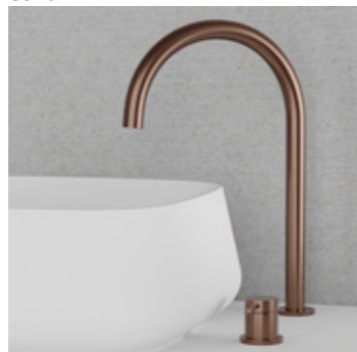

New!

Harmonized K2

Mixer with separate spout and handle. Modern minimalist design with slim shapes and great adaptability. Distance and angle between grip and spout can be adjusted according to personal taste and needs. The mixer has a soft design language that gives a clean impression.

- Made from stainless steel
- Cold-Start function
- Can be locked in position so spout cannot be moved
- Neoperl nozzle

When installed in furniture with limited space under the worktop (e.g. due to a drawer), a 90° installation kit is available for purchase. See page 70.

Colour	Art. no	Price
Original	30140	£ 469
Sand	30141	£ 569
Amber	30142	£ 569
Shadow	30143	£ 659
Classic	30144	£ 619
Black	30243	£ 659

Technical data

Hole diameter spout: 35 mm
Hole diameter handle: 35 mm
Recommended CC between spout and handle: 100-300 mm
Rotation 0°, 110° or 360°
Water connection: G3/8"
Cold-Start function

More information at scandtap.com

Sand