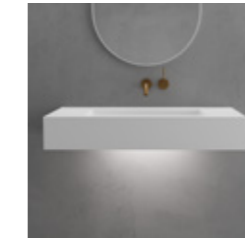

Under Light

Under light for fixing beneath vanity unit.

- Includes a driver that makes the light dimmable

Name	Art. no	Price
Under Light P1 *	48008	£ 159
Under Light P2 **	48009	£ 289

*Compatible with Solid S600, Solid S800, Solid S800, Solid SW2, Solid SW3 and Solid SW4.

** Compatible with Solid S1000 and Solid S1400 and Solid SW5.

Technical data
3500K

More information at scandtap.com