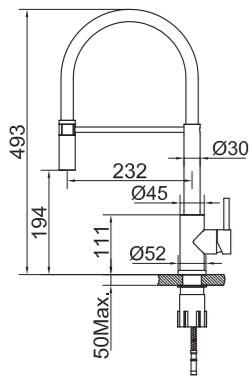

Technical data

Hole diameter: 35 mm
Rotation 360°

More information at scandtap.com