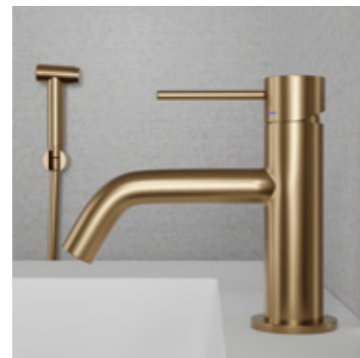

New! 2025

Voyage B

Basin mixer with bidet function in stainless steel. The same stylish design as Voyage, equipped with a bidet sprayer in stainless steel. Fitted with high-quality components that save water while providing ample flow.

- Made from stainless steel
- Neoperl aerator

Colour	Art. no	Price
Original	10280	£ 479
Sand	10281	£ 599
Amber	10282	£ 599
Shadow	10283	£ 659
Classic	10289	£ 659
Black	10373	£ 659
Rust	10284	£ 689
Scrap	10285	£ 689
Coal	10286	£ 689

Technical data

Hole diameter: 35 mm

More information at scandtap.com

Sand