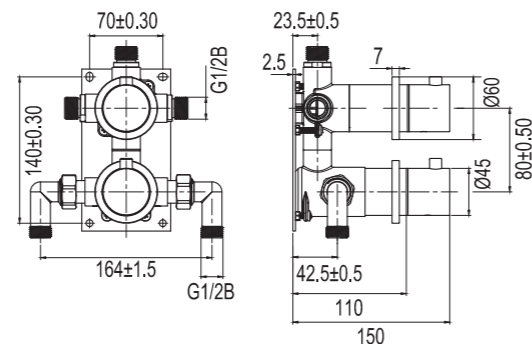

Bath spout: 182 mm (the spout's ultimate protrusion from the wall depends on the thickness of the tiles and the sealing layer)
Shower hose: 1.5 m

More information at
scandtap.com

Pleasure 2

Shower set with modern, minimalist design. The ultra-sleek shower head can be tilted and delivers a generous, gently enveloping spray for a luxurious shower.