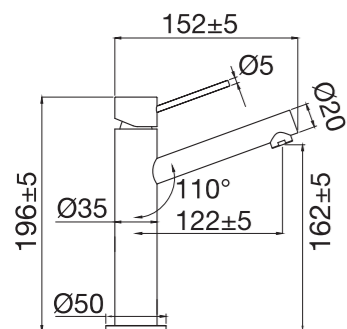

Technical data

Hole diameter: 35 mm

More information at
scandtap.com

Sand