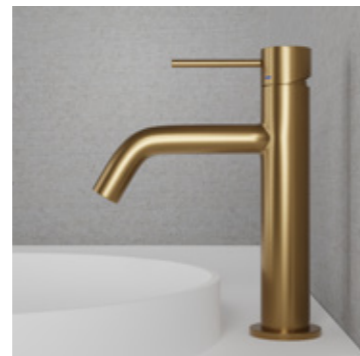

Technical data

Hole diameter: 35 mm

More information at scandtap.com

Sand