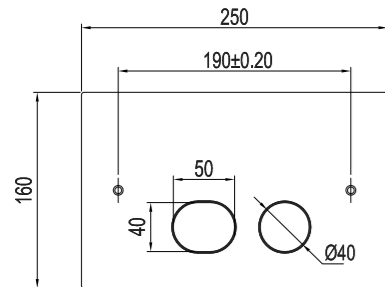

Technical data

CC: 190 mm
 Dimensions: 250 x 160 x 3 mm
 Full and half flush
 Fits Geberit Duofix Sigma H112 WC frame
 6/3 litre flush

More information at
scandtap.com

Original

Sand

Black

Amber

Rust