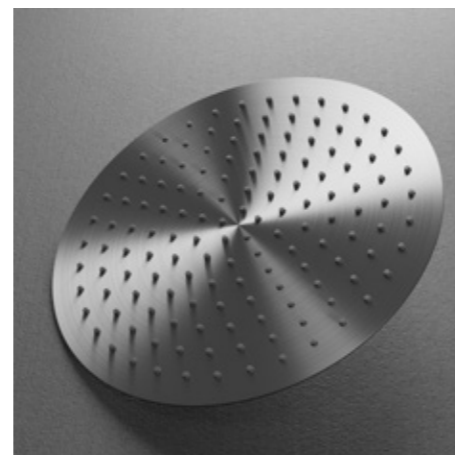

The round, tilttable shower head delivers a generous, gently enveloping spray for a luxurious shower. Suitable for Pleasure & Harmonized. Diameter: 250 mm.

Colour	Art. no	Price
Original	02010	£ 249
Sand	02016	£ 389
Amber	02017	£ 389
Shadow	02018	£ 439
Classic	02011	£ 419
Black	02025-BL	£ 409
Rust	02025-RU	£ 459
Scrap	02025-SC	£ 459
Coal	02025-CO	£ 459