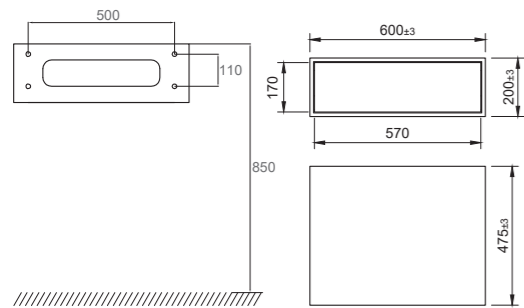

Technical data

Dimensions: W600xD475xH200 mm

Weight: 28 kg

Art. no	Price
46251	£ 1849

More information at scandtap.com