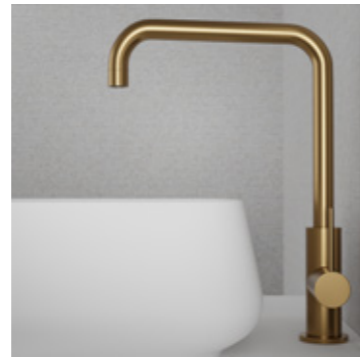

Sand

Mood

Mixer with a simple, minimalist look. A slimline mixer that combines soft shapes with straight lines.

- Made from stainless steel
- Can be locked in position so spout cannot be moved
- Neoperl nozzle

Colour	Art. no	Price
Original	30130	£ 349
Sand	30131	£ 429
Amber	30132	£ 429
Shadow	30133	£ 479
Classic	30235	£ 419
Rust	32130	£ 549
Scrap	32131	£ 549
Coal	32132	£ 549

Technical data

Hole diameter: 35 mm

More information at scandtap.com