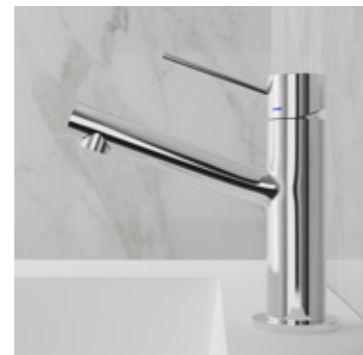

Classic

Vector

A slimline mixer with modern design touches. Bold, angular lines create a striking minimalist appearance. Can be combined with small or large basins. Fitted with high-quality components that save water while providing ample flow.

- Made from stainless steel
- Neoperl nozzle

Colour	Art. no	Price
Original	10230	£ 309
Sand	10236	£ 399
Amber	10237	£ 399
Shadow	10238	£ 449
Classic	10239	£ 419
Black	10338	£ 449
Rust	12230	£ 479
Scrap	12231	£ 479
Coal	12232	£ 479

Technical data

Hole diameter: 35 mm

More information at scandtap.com