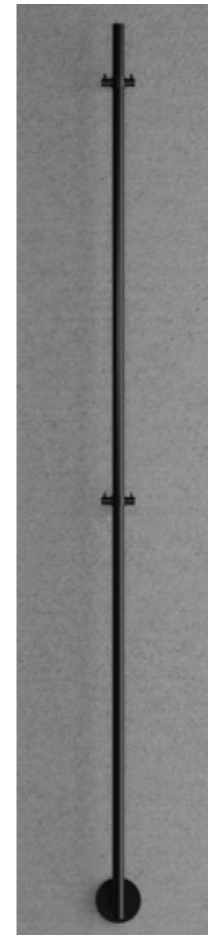

New! 2025

Cozied 1

Towel warmer in stainless steel. Vertical model with two double hooks that can be adjusted to taste during installation. The design is slim and minimalist with a distinctive character. Dries and warms one or more towels efficiently at the same time. The design and surface match Scandtap's stainless steel range.

- Made of stainless steel.
- Slim minimalist design.
- Double hooks allow for warming multiple towels at the same time.
- Discreet start button on top.

Colour	Art. no	Price
Original	15500	£ 469
Sand	15506	£ 699
Amber	15507	£ 699
Shadow	15508	£ 699
Classic	15509	£ 509
Black	15510	£ 699
Rust	15501	£ 929
Scrap	15502	£ 929
Coal	15503	£ 929

Technical data

IP Rating: IP 55
Electrical insulation class: Class 2
Voltage: 220-240V, 50Hz
Effect: 30W
Operating temperature: 50°C

More information at scandtap.com