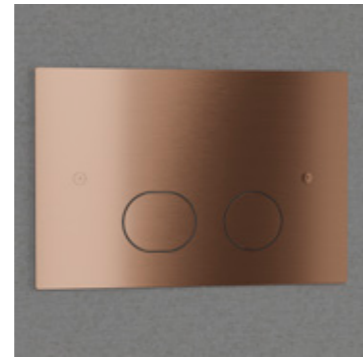

Amber

New! 2025

Steel Style T

Elegant, wall-mounted flush plate with two smooth-action buttons for half flush and full flush. The slimline plate in solid stainless steel adds a distinctive highlight. Matches the rest of the range in colour and design.

- Made of stainless steel
- Secured with the included screws, which feature a matching finish as a design detail.

Colour	Art. no	Price
Original	15070	£ 329
Sand	15071	£ 389
Amber	15072	£ 389
Shadow	15073	£ 419
Classic	15079	£ 409
Black	15173	£ 419
Rust	15074	£ 429
Scrap	15075	£ 429
Coal	15076	£ 429

Technical data

CC: 160 mm
Dimensions: 220 x 150 x 3 mm
Full and half flush
Fits TECE WC frame
6/3 litre flush

More information at
scandtap.com