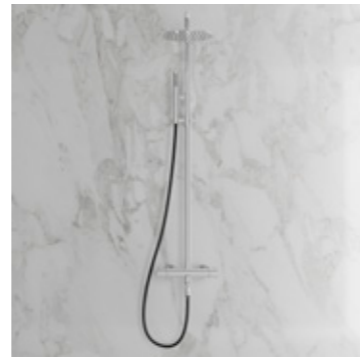

Pleasure 3

A minimalist shower set with slimline design. The round shower head can be tilted and delivers a generous, gently enveloping spray for a luxurious shower.

- Three functions: ceiling shower, hand shower and bath spout
- Anti-limescale feature allows easy cleaning of the hand shower and shower head if water is rich in lime
- Made from stainless steel
- Swivelling bath spout
- Telescopic shower rail
- Robust, adjustable hand shower mounting
- Anti-kink hose
- Reliable Vernet thermostat is also resistant to lime-rich water and is designed to quickly react to pressure and temperature changes in the water flow, providing a consistent water temperature
- Covers supplied for concealed wall mounting

Colour	Art. no	Price
Original	20020	£ 1189
Sand	20026	£ 1769
Amber	20027	£ 1769
Shadow	20028	£ 1939
Classic	20029	£ 1939
Black	20128	£ 1939
Rust	20221	£ 2259
Scrap	20222	£ 2259
Coal	20223	£ 2259

Technical data

CC 150
Adjustable shower rail: 970-1360 mm
Adjustable upper mounting: CC 70-129 mm from wall
Shower hose: 1,5 m
Shower head: Ø250 mm

When installed, the mixer is usually positioned close to the top of the bath, in which case an extension pipe may be needed to raise the shower head. (see page 138). It is important that the Steel Pleasure Extension Pipe is installed at the same time as the mixer.

More information at scandtap.com