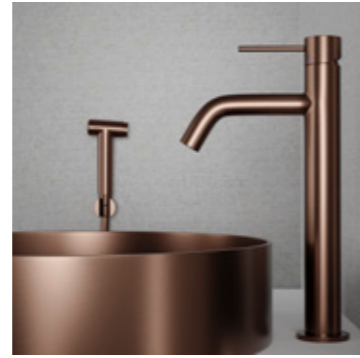

Technical data

Hole diameter: 35 mm

More information at
scandtap.com

Sand

Black

Amber

Rust

Shadow