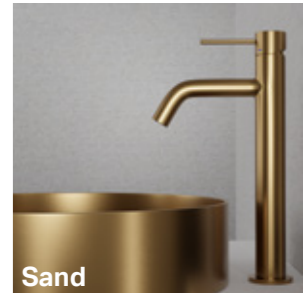

Sand

Elegance and exclusivity with the distinctive tones of brass. Inspired by coastal landscapes where rocks have been eroded into tiny grains with a warm golden colour. The brushed surface of hard steel adds an industrial look. An exquisite combination of lustrous brushed steel and an earthy shade.