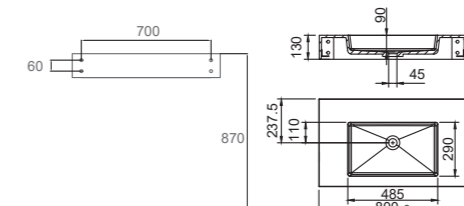

- Made of Solid Surface

Technical data

Dimensions: W800xD475xH130 mm

Weight: 18 kg

Art. no **Price**
46104 £ 1119

More information at scandtap.com

Solid SW5

Wall-mounted double basin in matte white Solid Surface. With a Scandinavian design inspired by exclusive hotel style. Gentle features and a smooth, low-maintenance surface. Minimalist design and quality material – ideal for creating a timeless interior. With practical display and storage surfaces.