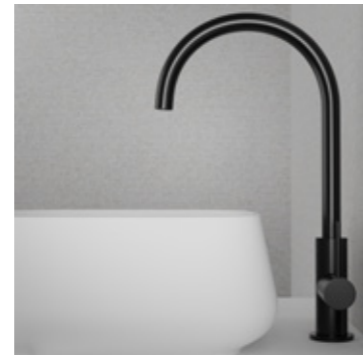

Shadow

Equip

Mixer with a rounded design and soft lines. A modern slimline interpretation of a timeless classic.

- Made from stainless steel
- Can be locked in position so spout cannot be moved
- Neoperl nozzle

Colour	Art. no	Price
Original	30120	£ 339
Sand	30121	£ 419
Amber	30122	£ 419
Shadow	30123	£ 469
Classic	30225	£ 439
Rust	32120	£ 529
Scrap	32121	£ 529
Coal	32122	£ 529

Technical data

Hole diameter: 35 mm

Mer information på scandtap.com