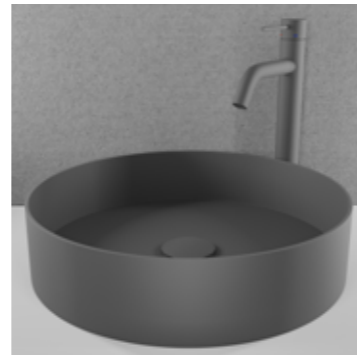

Scrap

Rare R

Free-standing basin solidly constructed with a round shape and slim lines. Hand-made with a unique character that blends Scandinavian minimalism and elegance. Optional waste in matching colour available separately.

- Made from stainless steel

Colour	Art. no	Price
Original	40000	£ 699
Sand	40001	£ 829
Amber	40002	£ 829
Shadow	40003	£ 929
Black	40103	£ 929
Rust	40004	£ 1069
Scrap	40005	£ 1069
Coal	40006	£ 1069

Technical data

Diameter: 375 mm
Height: 90 mm

More information
at scandtap.com