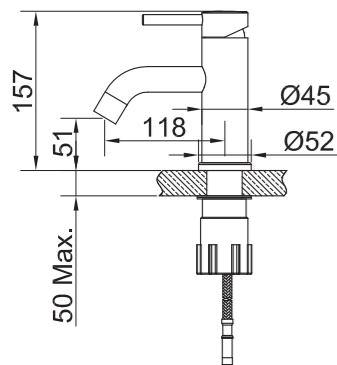

Technical data

Hole diameter: 35 mm

More information at scandtap.com