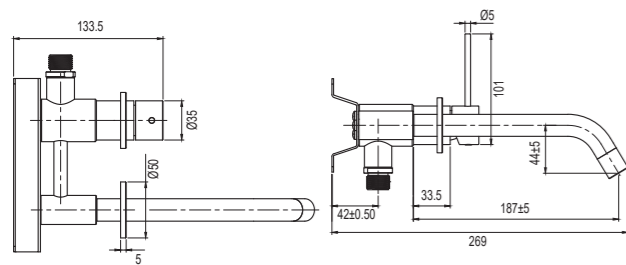

Technical data

CC 80

Spout length: 182 mm (the spout's ultimate protrusion from the wall depends on the thickness of the tiles and the sealing layer)

New!

Harmonized B2

Basin mixer with separate spout and lever. Elegant and minimalist design, with practical realisation. Works excellently with recessed washbasins and integrated installation for extra hand space. The distance and angle between the handle and spout can be adjusted to your personal preferences and needs.