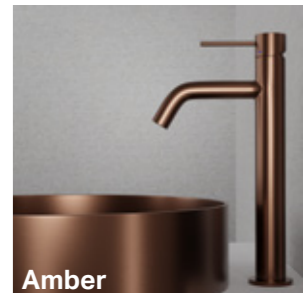

Amber

Sophisticated copper-coloured finish inspired by natural amber. Each piece of amber has its own unique surface and warm colour, like the stainless steel that has been gently hand-brushed to perfection. The result is fittings that combine colours inspired by nature with contemporary industrial design.