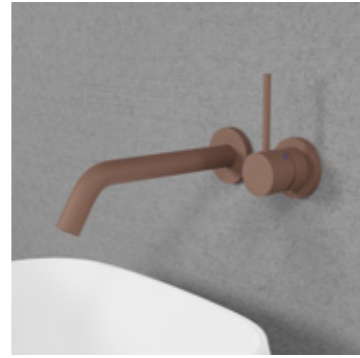

Black

More information at
scandtap.com

Harmonized 1

Built-in basin mixer with slimline design and gently rounded shapes. Concealed installation behind the wall gives the bathroom a light, airy feel. Clean, uncompromising design in a minimalist style. Ideal for integrated as well as free-standing basins.

- Made of stainless steel
- Neoperl nozzle
- Approved by SINTEF and KIWA
- Supplied with cover in matching colour for the leak indicator

Colour	Art. no	Price
Original	11100	£ 629
Sand	11106	£ 719
Amber	11107	£ 719
Shadow	11108	£ 839
Classic	11109	£ 839
Black	12108	£ 839
Rust	11101	£ 949
Scrap	11102	£ 949
Coal	11103	£ 949

Technical data

CC 80

Spout length: 182 mm (the spout's ultimate protrusion from the wall depends on the thickness of the tiles and the sealing layer)