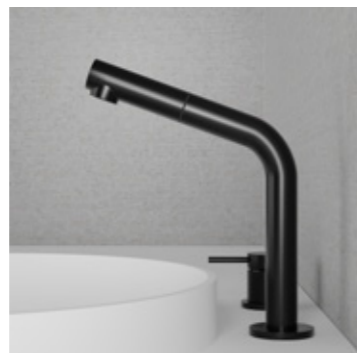

New!

Harmonized B2P

Basin mixer with separate spout and lever. Elegant and minimalist design, with practical realisation. Designed with a discreet pull-out nozzle for easy cleaning. Works excellently with recessed washbasins and integrated installation for extra hand space. The distance and angle between the handle and spout can be adjusted to your personal preferences and needs.

- The handle can be mounted to the right or left of the spout.
- The spout rotation range is adjustable, making cleaning the basin easier. The spout can also be locked at 0°.
- Pull-out nozzle.
- Made of stainless steel.
- Neoperl nozzle.

Colour	Art. no	Price
Original	10270	£ 789
Sand	10276	£ 909
Amber	10277	£ 909
Shadow	10278	£ 979
Classic	10279	£ 979
Black	10378	£ 979

Technical data

Hole diameter spout: 35 mm
Hole diameter handle: 35 mm
Recommended CC between spout and handle: 100-300 mm
Rotation 0°, 110° or 360°
Water connection: G3/8"
Cold-Start function

More information at
scandtap.com

Shadow