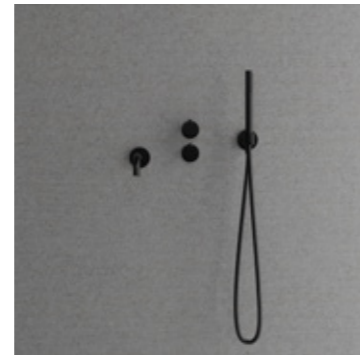

Shadow

Harmonized 4 Ce

Built-in bath mixer with elegant slimline details and a clean-lined bath spout. Concealed installation behind the wall gives the bathroom a harmonious, minimalist look. Includes a cylindrical hand shower that delivers a soft, comfortable, wide jet. Timeless design combined with Scandinavian style. This mixer is best installed together with the Scandtap Box Ce, which can be found on page 143.

- Two functions: Bath spout and hand shower
- Made of stainless steel
- Approved by SINTEF and KIWA
- Two separate levers for adjusting temperature and water pressure
- Anti-twist hose
- Anti-limescale feature allows easy cleaning of the hand shower even if the water is hard
- Reliable Vernet thermostat is also resistant to lime-rich water and is designed to quickly react to pressure and temperature changes in the water flow, providing a consistent water temperature
- Supplied with cover in matching colour for the leak indicator

Colour	Art. no	Price
Original	21260	£ 1480
Sand	21266	£ 1810
Amber	21267	£ 1810
Shadow	21368	£ 2030
Classic	21269	£ 2030
Black	21360	£ 2030
Rust	21261	£ 2240
Scrap	21262	£ 2240
Coal	21263	£ 2240

Technical data

Bath spout: 182 mm (the spout's ultimate protrusion from the wall depends on the thickness of the tiles and the sealing layer)
Shower hose: 1.5 m

More information at
scandtap.com