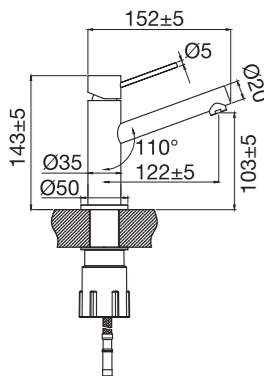

Technical data

Hole diameter: 35 mm

More information at scandtap.com

Original

Vector Medium

A slimline mixer with modern design touches. Bold, angular lines create a striking minimalist appearance. A model in medium height with a seamless body that is perfect for inset basins and integrated ones for extra hand space. Fitted with high-quality components that save water while providing ample flow.