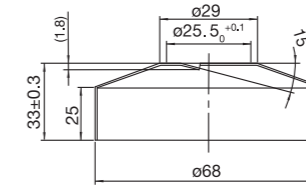

Pleasure Cover 33mm á 2pcs

An extra-large cover in stainless steel for the Steel Pleasure series, to replace the standard covers supplied with the mixers, and that can also be used to conceal visible pipework on the wall. 33 mm, 2 pcs.

Colour	Art. no	Price
Original	20810	£ 69
Sand	20816	£ 79
Amber	20817	£ 79
Shadow	20818	£ 89
Classic	20819	£ 79
Black	20918	£ 89
Rust	20811	£ 99
Scrap	20812	£ 99
Coal	20813	£ 99

More information at scandtap.com