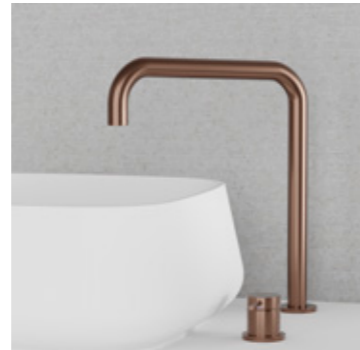

New!

Harmonized K2 Square

Mixer with separate spout and lever. Minimalist slim design with soft shapes and straight lines working together and enhancing one another. The distance and angle between the handle and spout can be adjusted to your personal preferences and needs. A design element with both subtle and exceptional presence.

- The handle can be mounted to the right or left of the spout.
- Made of stainless steel.
- Cold start function.
- The spout rotation range is adjustable, making cleaning the basin easier. The spout can also be locked at 0°.
- Directional Neoperl nozzle.

When installed in furniture with limited space under the worktop (e.g. due to a drawer), a 90° installation kit is available for purchase. See page 70.

Colour	Art. no	Price
Original	30150	£ 469
Sand	30156	£ 569
Amber	30157	£ 569
Shadow	30158	£ 649
Classic	30159	£ 619
Black	30358	£ 649

Technical data

Hole diameter spout: 35 mm
Hole diameter handle: 35 mm
Recommended CC between spout and handle: 100-300 mm
Rotation 0°, 110° or 360°
Water connection: G3/8"
Cold-Start function

More information at scandtap.com

Amber