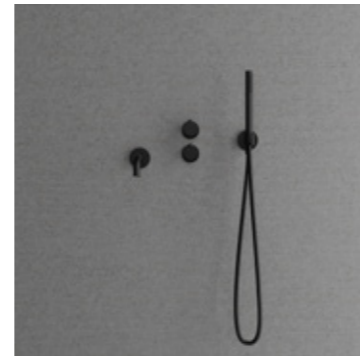

Black

Harmonized 4 Ce

Built-in bath mixer with elegant slimline details and a clean-lined bath spout. Concealed installation behind the wall gives the bathroom a harmonious, minimalist look. Includes a cylindrical hand shower that delivers a soft, comfortable, wide jet. Timeless design combined with Scandinavian style. This mixer is best installed together with the Scandtap Box Ce, which can be found on page 143.

- Two functions: Bath spout and hand shower
- Made of stainless steel
- Approved by SINTEF and KIWA
- Two separate levers for adjusting temperature and water pressure
- Anti-twist hose
- Anti-limescale feature allows easy cleaning of the hand shower even if the water is hard
- Reliable Vernet thermostat is also resistant to lime-rich water and is designed to quickly react to pressure and temperature changes in the water flow, providing a consistent water temperature
- Supplied with cover in matching colour for the leak indicator

Colour	Art. no	Price
Original	21260	£ 1480
Sand	21266	£ 1810
Amber	21267	£ 1810
Shadow	21368	£ 2030
Classic	21269	£ 2030
Black	21360	£ 2030
Rust	21261	£ 2240
Scrap	21262	£ 2240
Coal	21263	£ 2240

Technical data

Bath spout: 182 mm (the spout's ultimate protrusion from the wall depends on the thickness of the tiles and the sealing layer)
Shower hose: 1.5 m

More information at
scandtap.com