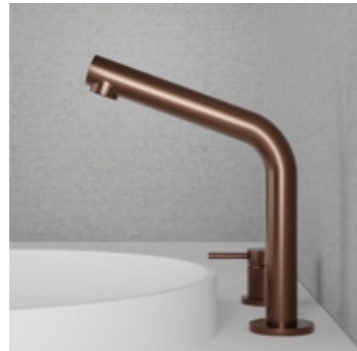

New!

Harmonized B2

Basin mixer with separate spout and lever. Elegant and minimalist design, with practical realisation. Works excellently with recessed washbasins and integrated installation for extra hand space. The distance and angle between the handle and spout can be adjusted to your personal preferences and needs.

- The handle can be mounted to the right or left of the spout.
- The spout rotation range is adjustable, making cleaning the basin easier. The spout can also be locked at 0°.
- Made of stainless steel.
- Neoperl nozzle.

Colour	Art. no	Price
Original	10260	£ 479
Sand	10266	£ 599
Amber	10267	£ 599
Shadow	10268	£ 669
Classic	10269	£ 629
Black	10367	£ 669

Technical data

Hole diameter spout: 35 mm
Hole diameter handle: 35 mm
Recommended CC between spout and handle: 100-300 mm
Rotation 0°, 110° or 360°
Water connection: G3/8"
Cold-Start function
NOTE! Distance between the bottom of the mixer and the lowest point of the connector pipe: 90 mm.

More information at scandtap.com

Sand