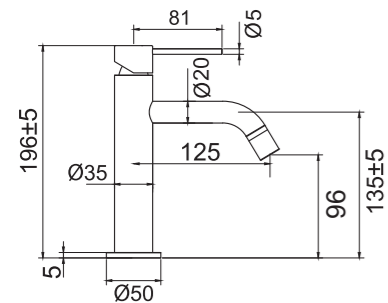

Technical data

Hole diameter: 35 mm

More information at scandtap.com

Sand