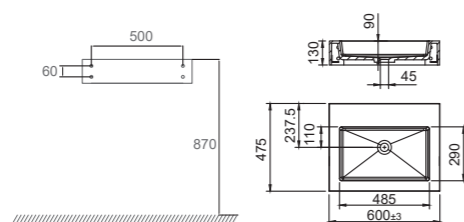

- Made of Solid Surface

Technical data

Dimensions: W600xD475xH130 mm

Weight: 17 kg

Art. no **Price**
46103 £ 1019

More information at scandtap.com

Solid SW4

Wall-mounted basin in matte white Solid Surface. With a Scandinavian design inspired by exclusive hotel style. Gentle features and a smooth, low-maintenance surface. Minimalist design and quality material – ideal for creating a timeless interior. With practical display and storage surfaces.