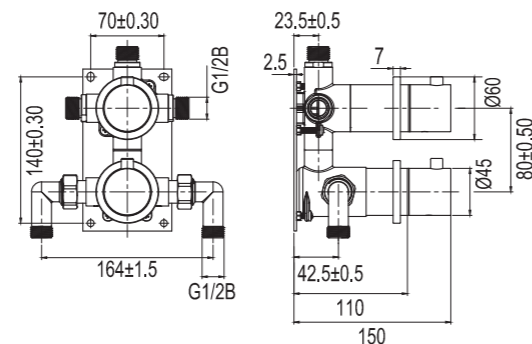

Harmonized 2x Ce

Built-in thermostatic mixer with elegant slimline details. Concealed installation behind the wall gives the bathroom a harmonious, minimalist look. Includes a thin, wide, wall-mounted ceiling shower head and a cylindrical hand shower that delivers a soft, comfortable, wide jet. Timeless design combined with Scandinavian style. This mixer is best installed together with the Scandtap Box Ce, which can be found on page 143.

- Two functions: Ceiling shower and hand shower
- Made of stainless steel
- Approved by SINTEF and KIWA
- Two separate levers for adjusting temperature and water pressure
- Wall-mounted ceiling shower head
- Tiltable ceiling shower head
- Anti-twist hose
- Anti-limescale feature allows easy cleaning of the ceiling shower head and hand shower even if the water is hard
- Reliable Vernet thermostat is also resistant to lime-rich water and is designed to quickly react to pressure and temperature changes in the water flow, providing a consistent water temperature
- Supplied with cover in matching colour for the leak indicator

Colour	Art. no	Price
Original	21220	£ 1480
Sand	21226	£ 1810
Amber	21227	£ 1810
Shadow	21328	£ 2030
Classic	21229	£ 2679
Black	21320	£ 2030
Rust	21221	£ 2240
Scrap	21222	£ 2240
Coal	21223	£ 2240

Technical data

Wall-mounted ceiling shower bracket: CC 460 mm (the ceiling shower bracket's ultimate protrusion from the wall depends on the thickness of the tiles and the sealing layer)

Ceiling shower head: Ø300 mm

Shower hose: 1.5 m

More information at
scandtap.com