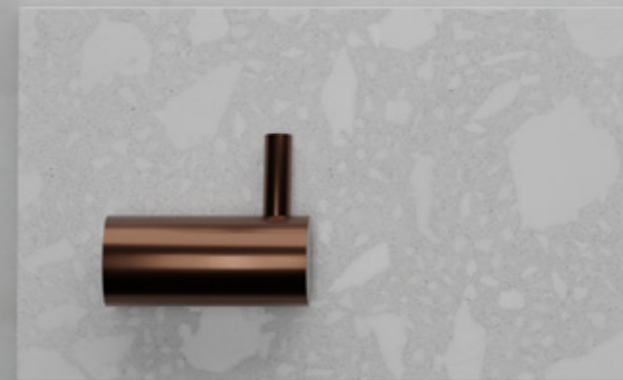

Steel Style

Elegant, wall-mounted flush plate with two smooth-action buttons for half flush and full flush. The slimline plate in solid stainless steel adds a distinctive highlight. Matches the rest of the range in colour and design.

- Made of stainless steel
- Secured with the included screws, which feature a matching finish as a design detail.

Colour	Art. no	Price
Original	15060	£ 329
Sand	15061	£ 389
Amber	15062	£ 389
Shadow	15063	£ 419
Classic	15069	£ 409
Black	15163	£ 419
Rust	15064	£ 429
Scrap	15065	£ 429
Coal	15066	£ 429

Technical data

CC: 190 mm
Dimensions: 250 x 160 x 3 mm
Full and half flush
Fits Geberit Duofix Sigma H112 WC frame
6/3 litre flush

More information at
scandtap.com