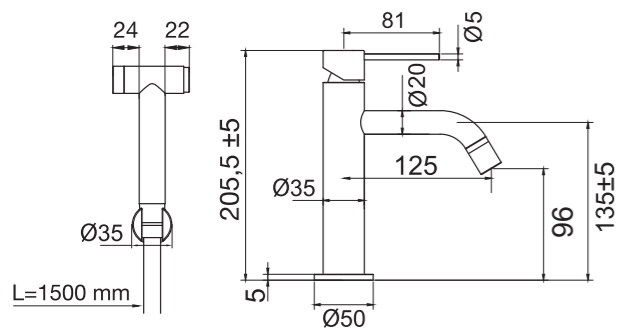

Technical data

Hole diameter: 35 mm

More information at scandtap.com

Sand