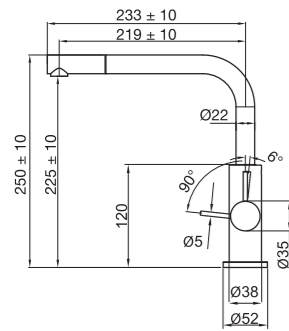

Technical data

Hole diameter: 35 mm
Rotation 0°, 110° and 360°
Total height 250 mm

More information at scandtap.com

Original

Sand

Shadow

Amber

Classic