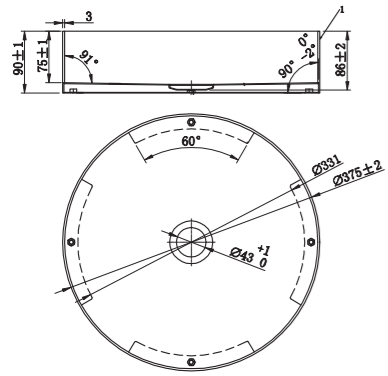

Technical data

Diameter: 375 mm
Height: 90 mm