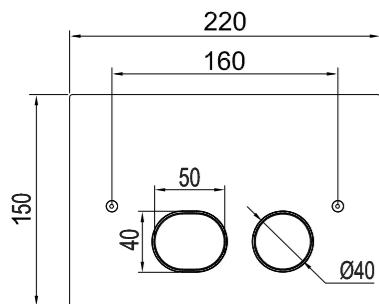

Technical data

CC: 160 mm
Dimensions: 220 x 150 x 3 mm
Full and half flush
Fits TECE WC frame
6/3 litre flush