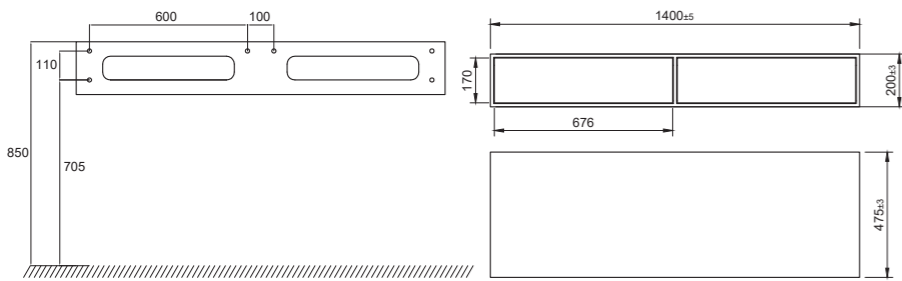

Technical data

W1400xD475xH200 mm

Weight: 56 kg

Art. no	Price
46254	£ 3029

More information at scandtap.com