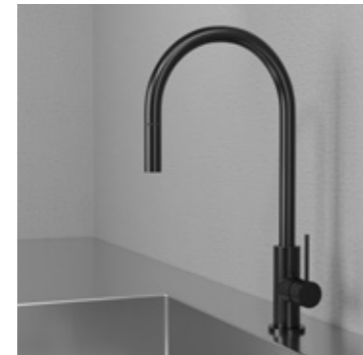

Shadow

Accent

Slimline kitchen mixer with contemporary design. Designed with a discreet pull-out spout for easy cleaning.

- Made from stainless steel
- Pull-out spout
- Directional Neoperl nozzle
- Adjustable aerator

Colour	Art. no	Price
Original	30100	£ 599
Sand	30101	£ 719
Amber	30102	£ 719
Shadow	30103	£ 789
Classic	30205	£ 749
Rust	32100	£ 829
Scrap	32101	£ 829
Coal	32102	£ 829

Technical data

Hole diameter: 35 mm
Rotation 360° or 0°

More information at
scandtap.com