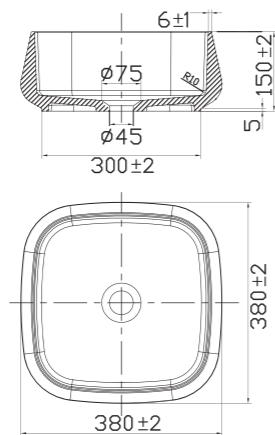

Technical data

Width: 380 mm
Depth: 380 mm
Height: 150 mm

Art. no   **Price**
46053   £ 719

More information at scandtap.com