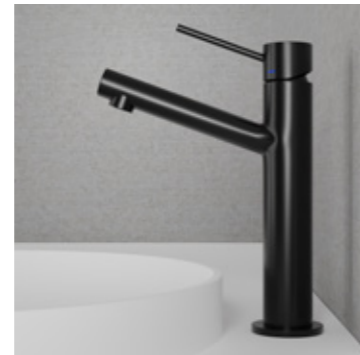

Vector Medium

A slimline mixer with modern design touches. Bold, angular lines create a striking minimalist appearance. A model in medium height with a seamless body that is perfect for inset basins and integrated ones for extra hand space. Fitted with high-quality components that save water while providing ample flow.

- Made from stainless steel
- Neoperl aerator

Colour	Art. no	Price
Original	10250	£ 359
Sand	10256	£ 439
Amber	10257	£ 439
Shadow	10258	£ 489
Classic	10259	£ 469
Black	10358	£ 489
Rust	12250	£ 549
Coal	12252	£ 549

Technical data

Hole diameter: 35 mm

More information at
scandtap.com

Shadow