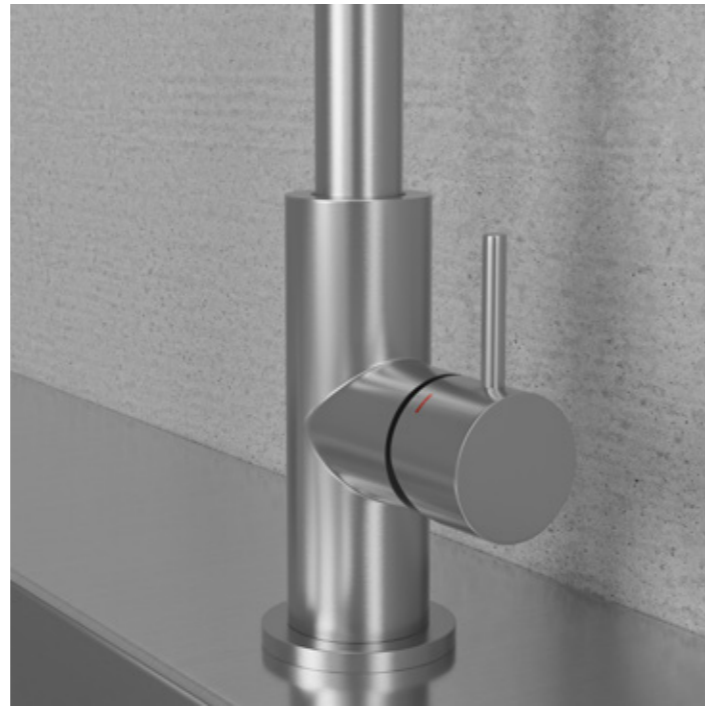

Short bar 5 mm

Short handle for kitchen faucet that allows less distance between faucet and wall. Minimum suitable distance between wall and center of the mixer hole: 42 mm. Fits mixers in the Steel Accent, Steel Accent Square, Steel Mood & Steel Equip series.

Colour	Art. no	Price
Original	32000	£ 29
Sand	32001	£ 39
Amber	32002	£ 39
Shadow	32003	£ 49
Rust	32004	£ 59
Scrap	32005	£ 59
Coal	32006	£ 59

More information at scandtap.com