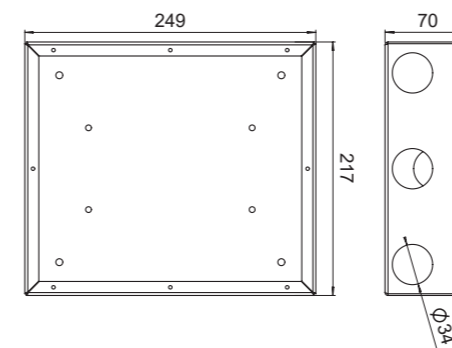

Scandtap Box Ce

Leak-proof built-in box in stainless steel. Facilitates and waterproofs the installation of thermostatic mixers in the Harmonized series. It is possible to install a leakage monitor pipe for increased safety.

- Made of stainless steel
- Adapted for installations in Germany and the Netherlands.
- Total depth: 70 mm including lid.

Art. no 21161 **Price** £ 329

More information at scandtap.com

See scandtap.com for technical information and all our built-in solutions.