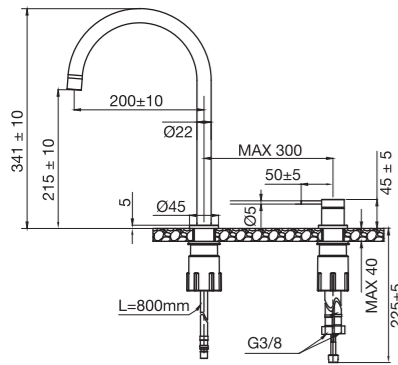

New!

Harmonized K2

Kitchen mixer with separate spout and handle. Modern minimalist design with slim shapes and great adaptability. Distance and angle between grip and spout can be adjusted according to personal taste and needs. The mixer has a soft design language that gives a clean impression.

- Made from stainless steel
- Cold-Start function
- Can be locked in position so spout cannot be moved
- Neoperl nozzle

Colour	Art. no	Price
Original	30140	£ 469
Sand	30141	£ 569
Amber	30142	£ 569
Shadow	30143	£ 659
Classic	30144	£ 619
Black	30243	£ 659

Technical data

Hole diameter spout: 35 mm
Hole diameter handle: 35 mm
Recommended CC between spout and handle: 100-300 mm
Rotation 0°, 110° or 360°
Water connection: G3/8"
Cold-Start function

More information at
scandtap.com