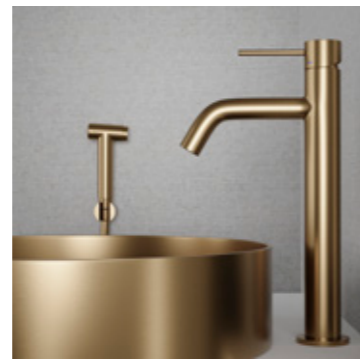

Technical data

Hole diameter: 35 mm

More information at
scandtap.com

Sand