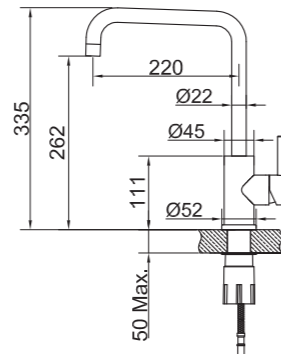

Square

Contemporary kitchen mixer with an elegant and simple design. A mixer with clean lines and a stark minimalist look.

- Made from stainless steel
- Neoperl nozzle

Colour	Art. no	Price
Original	30010	£ 329

Technical data

Hole diameter: 35 mm
Rotation 360°

More information at scandtap.com