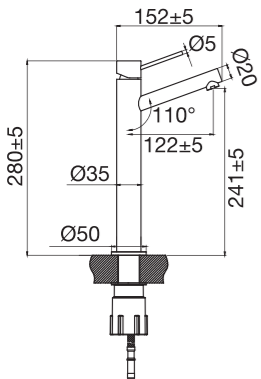

Technical data

Hole diameter: 35 mm

More information at scandtap.com

Sand

Black

Amber

Rust

Shadow