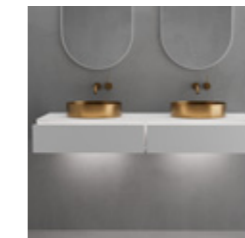

Drawer & Under Light

Drawer light and under light for vanity unit. The light in the drawer switches on and off automatically when the drawer opens and closes.

- Includes a driver that makes the light dimmable

Name	Suitable for	Art. no	Price
Drawer & Under Light P600	Solid S600	48010	£ 259
Drawer & Under Light P800	Solid S800	48012	£ 279
Drawer & Under Light P1000	Solid S1000	48014	£ 379
Drawer & Under Light P1400	Solid S1400	48016	£ 509

Technical data
3500K

More information at scandtap.com