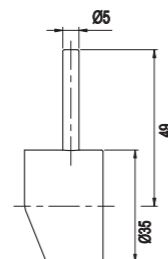

Clean Dispenser

Detergent dispenser in stainless steel to match mixer. Contemporary design with a Scandinavian twist. Careful attention to details includes convenient refilling above worktop and thrifty pump action.

Colour	Art. no	Price
Original	35000	£ 109
Sand	35001	£ 129
Amber	35002	£ 129
Shadow	35003	£ 169
Classic	35009	£ 149
Rust	35004	£ 179
Scrap	35005	£ 179
Coal	35006	£ 179