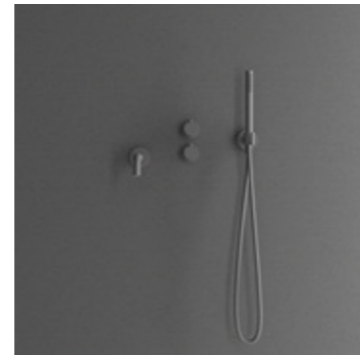

Shadow

Scrap

Classic

Coal

Harmonized 4 Ce

Built-in bath mixer with elegant slimline details and a clean-lined bath spout. Concealed installation behind the wall gives the bathroom a harmonious, minimalist look. Includes a cylindrical hand shower that delivers a soft, comfortable, wide jet. Timeless design combined with Scandinavian style. This mixer is best installed together with the Scandtap Box Ce, which can be found on page 143.