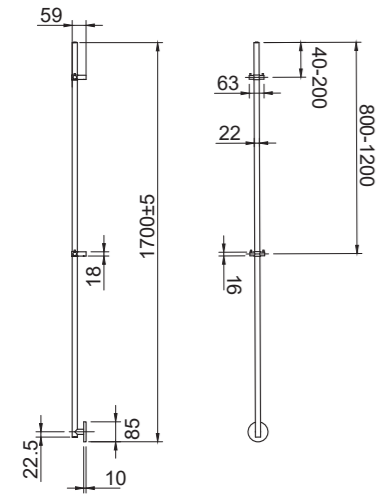

New! 2025

Cozied 1

Towel warmer in stainless steel. Vertical model with two double hooks that can be adjusted to taste during installation. The design is slim and minimalist with a distinctive character. Dries and warms one or more towels efficiently at the same time. The design and surface match Scandtap's stainless steel range.

- Made of stainless steel.
- Slim minimalist design.
- Double hooks allow for warming multiple towels at the same time.
- Discreet start button on top.

Colour	Art. no	Price
Original	15500	£ 469
Sand	15506	£ 699
Amber	15507	£ 699
Shadow	15508	£ 699
Classic	15509	£ 509
Black	15510	£ 699
Rust	15501	£ 929
Scrap	15502	£ 929
Coal	15503	£ 929

Technical data

IP Rating: IP 55
Electrical insulation class: Class 2
Voltage: 220-240V, 50Hz
Effect: 30W
Operating temperature: 50°C

More information at scandtap.com

Original