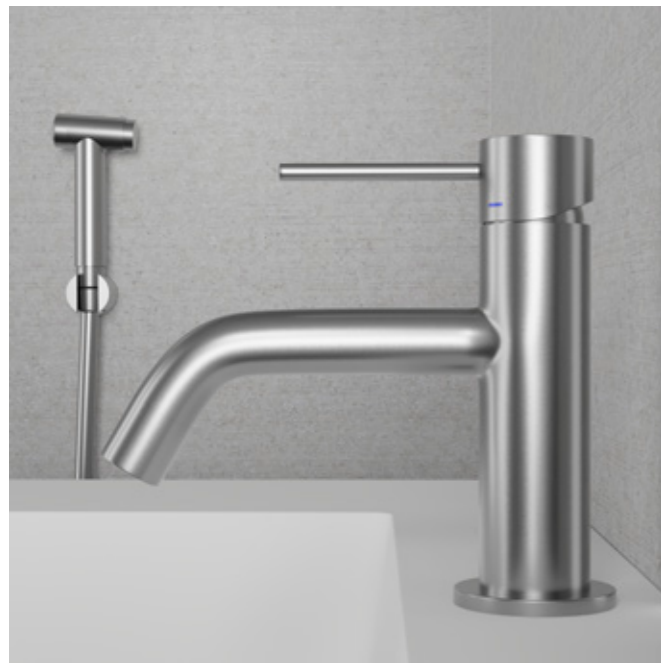

Scrap

Classic

Coal

Original

New! 2025

Voyage B

Basin mixer with bidet function in stainless steel. The same stylish design as Voyage, equipped with a bidet sprayer in stainless steel. Fitted with high-quality components that save water while providing ample flow.