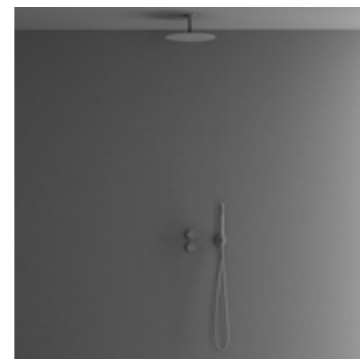

Scrap

Harmonized 2y Ce

Built-in thermostatic mixer with elegant slimline details. Concealed installation behind the wall gives the bathroom a harmonious, minimalist look. Includes a thin, wide, wall-mounted ceiling shower head and a cylindrical hand shower that delivers a soft, comfortable, wide jet. Timeless design combined with Scandinavian style. This mixer is best installed together with the Scandtap Box Ce, which can be found on page 143.

- Two functions: Ceiling shower and hand shower
- Made of stainless steel
- Approved by SINTEF and KIWA
- Two separate levers for adjusting temperature and water pressure
- Ceiling-mounted ceiling shower head
- Tiltable ceiling shower head
- Anti-twist hose
- Anti-limescale feature allows easy cleaning of the ceiling shower head and hand shower even if the water is hard
- Reliable Vernet thermostat is also resistant to lime-rich water and is designed to quickly react to pressure and temperature changes in the water flow, providing a consistent water temperature
- Supplied with cover in matching colour for the leak indicator

Colour	Art. no	Price
Original	21230	£ 1480
Sand	21236	£ 1810
Amber	21237	£ 1810
Shadow	21338	£ 2030
Classic	21239	£ 1900
Black	21330	£ 2030
Rust	21231	£ 2240
Scrap	21232	£ 2240
Coal	21233	£ 2240

Technical data

Ceiling-mounted ceiling shower bracket: CC 85 mm (the ceiling shower bracket's ultimate length depends on the thickness of the plasterboard and/or other ceiling materials)

Ceiling shower head: Ø300 mm

Shower hose: 1.5 m

More information at
scandtap.com