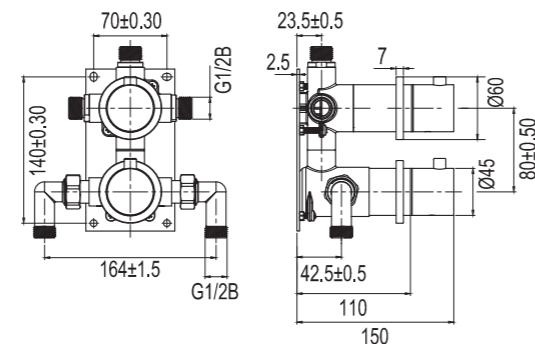

More information at
scandtap.com