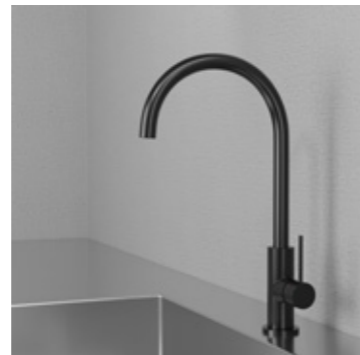

Equip

Kitchen mixer with a rounded design and soft lines. A modern slimline interpretation of a timeless classic.

- Made from stainless steel
- Neoperl nozzle

Colour	Art. no	Price
Original	30120	£ 339
Sand	30121	£ 419
Amber	30122	£ 419
Shadow	30123	£ 469
Classic	30225	£ 439
Rust	32120	£ 529
Scrap	32121	£ 529
Coal	32122	£ 529

Technical data

Hole diameter: 35 mm
Rotation 360° or 0°

Shadow

More information at
scandtap.com