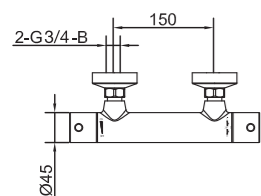

Technical data

CC 150

More information at scandtap.com