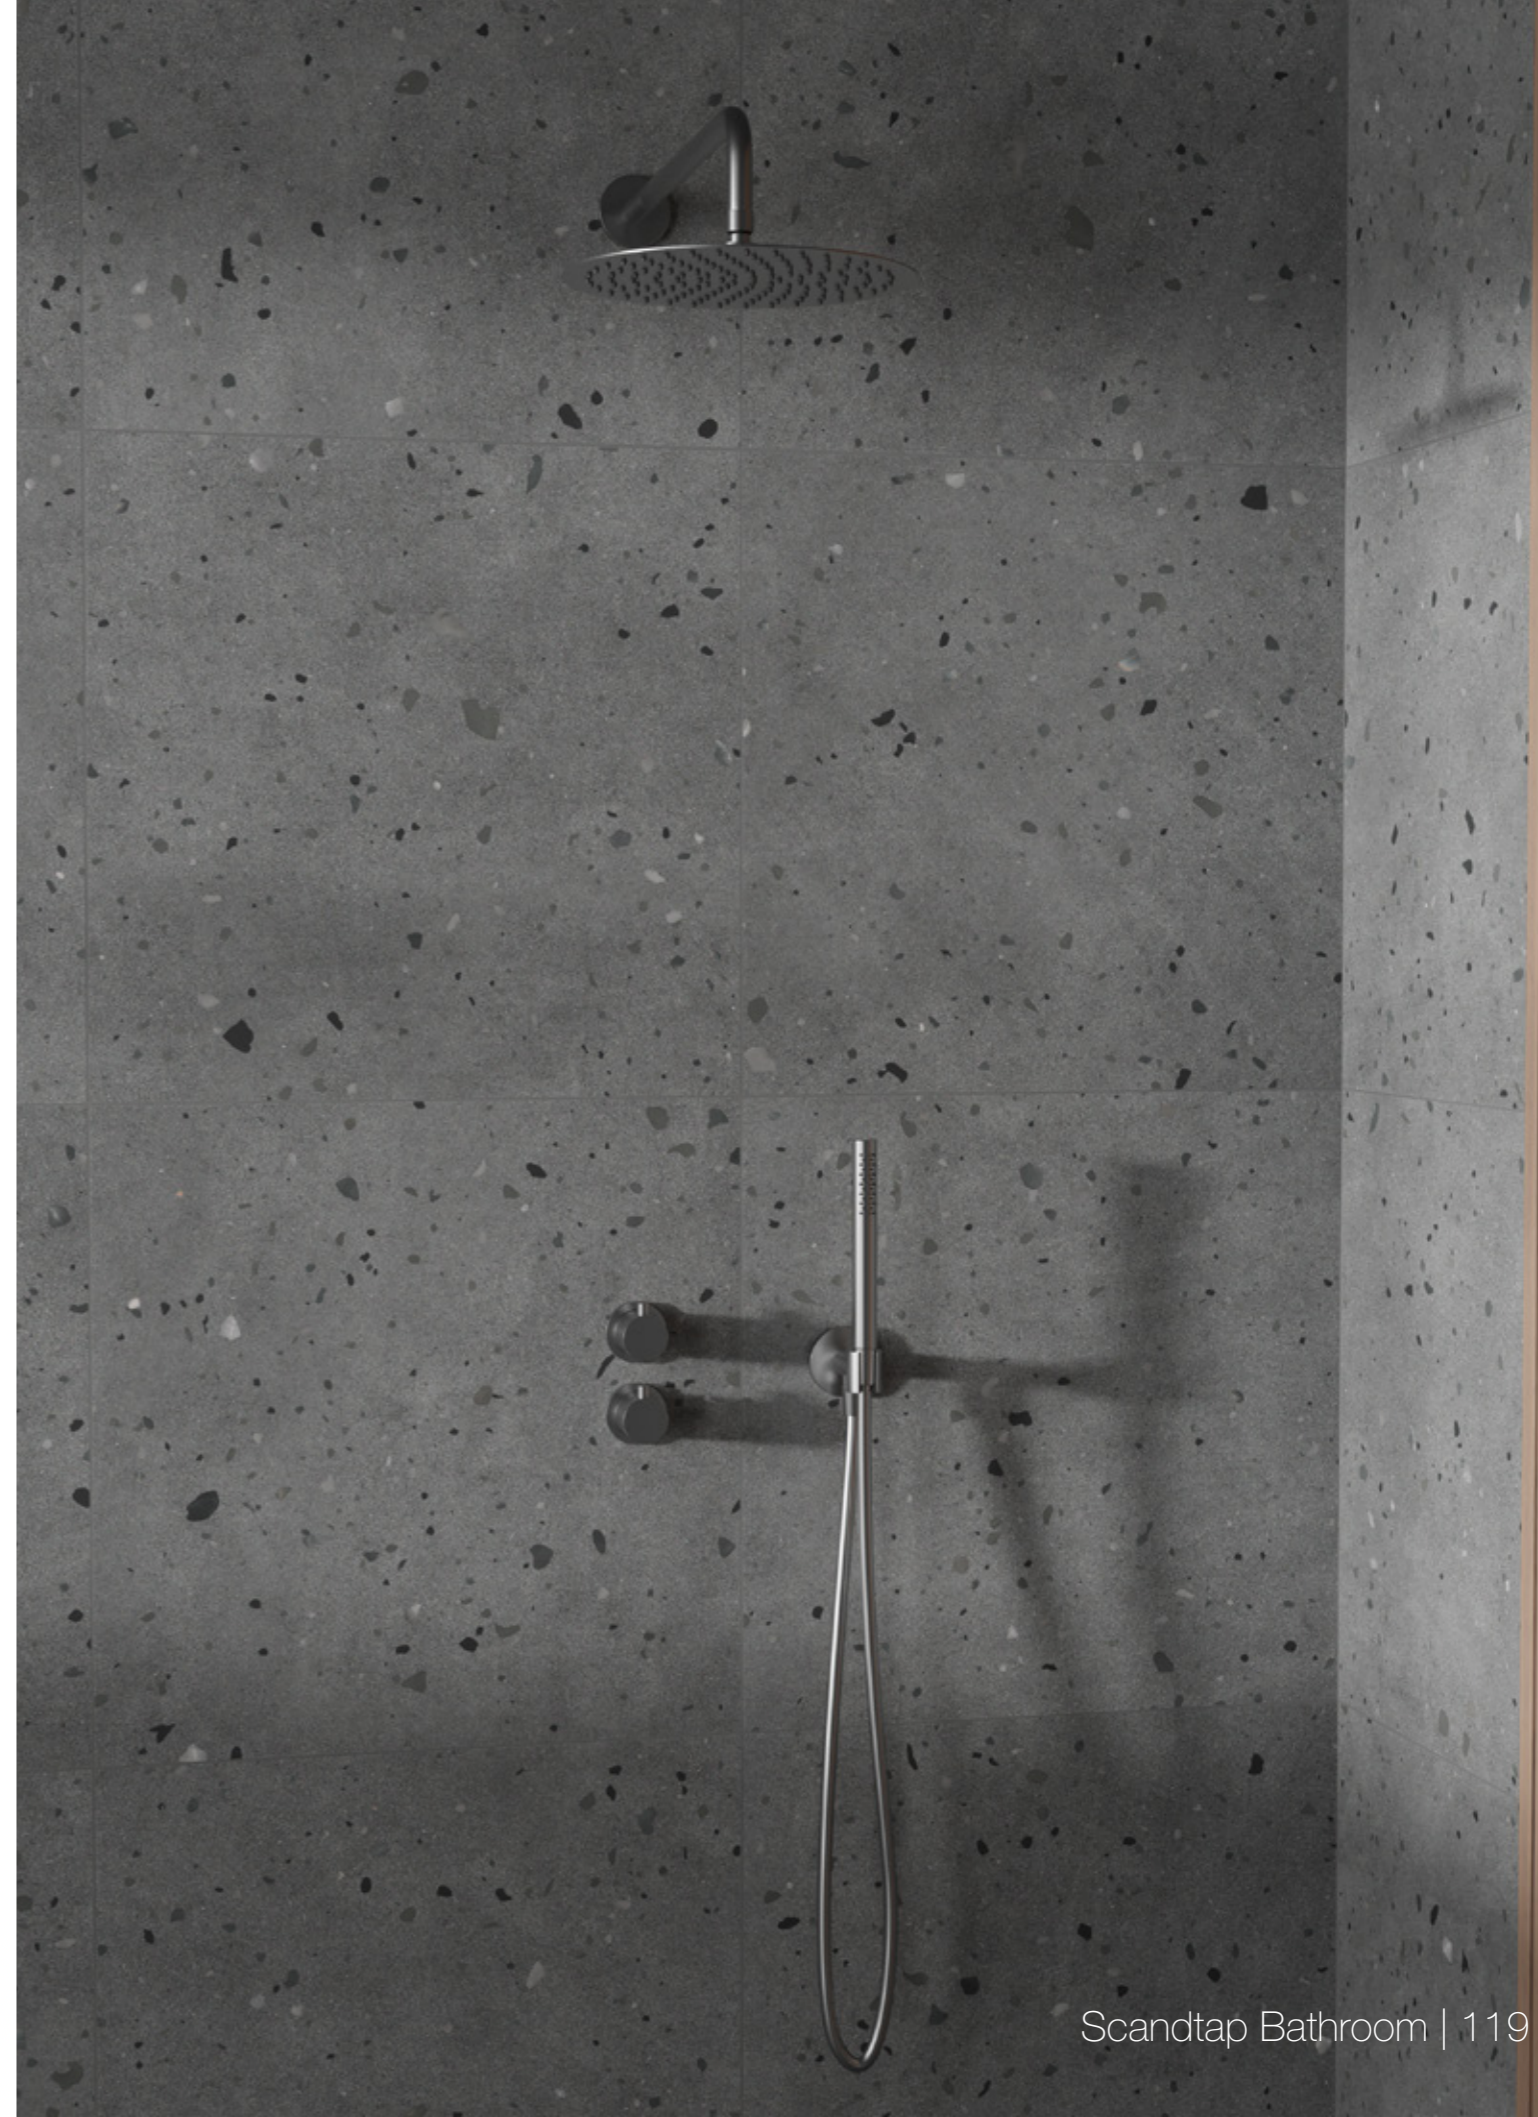

Harmonized 2x Ce

Built-in thermostatic mixer with elegant slimline details. Concealed installation behind the wall gives the bathroom a harmonious, minimalist look. Includes a thin, wide, wall-mounted ceiling shower head and a cylindrical hand shower that delivers a soft, comfortable, wide jet. Timeless design combined with Scandinavian style. This mixer is best installed together with the Scandtap Box Ce, which can be found on page 143.

- Two functions: Ceiling shower and hand shower
- Made of stainless steel
- Approved by SINTEF and KIWA
- Two separate levers for adjusting temperature and water pressure
- Wall-mounted ceiling shower head
- Tiltable ceiling shower head
- Anti-twist hose
- Anti-limescale feature allows easy cleaning of the ceiling shower head and hand shower even if the water is hard
- Reliable Vernet thermostat is also resistant to lime-rich water and is designed to quickly react to pressure and temperature changes in the water flow, providing a consistent water temperature
- Supplied with cover in matching colour for the leak indicator

Colour	Art. no	Price
Original	21220	£ 1480
Sand	21226	£ 1810
Amber	21227	£ 1810
Shadow	21328	£ 2030
Classic	21229	£ 2679
Black	21320	£ 2030
Rust	21221	£ 2240
Scrap	21222	£ 2240
Coal	21223	£ 2240

Technical data

Wall-mounted ceiling shower bracket: CC 460 mm (the ceiling shower bracket's ultimate protrusion from the wall depends on the thickness of the tiles and the sealing layer)

Ceiling shower head: Ø300 mm

Shower hose: 1.5 m

More information at
scandtap.com