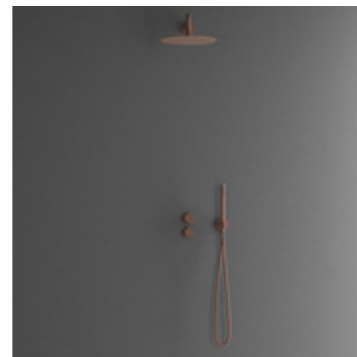

Rust

Harmonized 2x Ce

Built-in thermostatic mixer with elegant slimline details. Concealed installation behind the wall gives the bathroom a harmonious, minimalist look. Includes a thin, wide, wall-mounted ceiling shower head and a cylindrical hand shower that delivers a soft, comfortable, wide jet. Timeless design combined with Scandinavian style. This mixer is best installed together with the Scandtap Box Ce, which can be found on page 143.

- Two functions: Ceiling shower and hand shower
- Made of stainless steel
- Approved by SINTEF and KIWA
- Two separate levers for adjusting temperature and water pressure
- Wall-mounted ceiling shower head
- Tiltable ceiling shower head
- Anti-twist hose
- Anti-limescale feature allows easy cleaning of the ceiling shower head and hand shower even if the water is hard
- Reliable Vernet thermostat is also resistant to lime-rich water and is designed to quickly react to pressure and temperature changes in the water flow, providing a consistent water temperature
- Supplied with cover in matching colour for the leak indicator

Colour	Art. no	Price
Original	21220	£ 1480
Sand	21226	£ 1810
Amber	21227	£ 1810
Shadow	21328	£ 2030
Classic	21229	£ 2679
Black	21320	£ 2030
Rust	21221	£ 2240
Scrap	21222	£ 2240
Coal	21223	£ 2240

Technical data

Wall-mounted ceiling shower bracket: CC 460 mm (the ceiling shower bracket's ultimate protrusion from the wall depends on the thickness of the tiles and the sealing layer)

Ceiling shower head: Ø300 mm

Shower hose: 1.5 m

More information at
scandtap.com