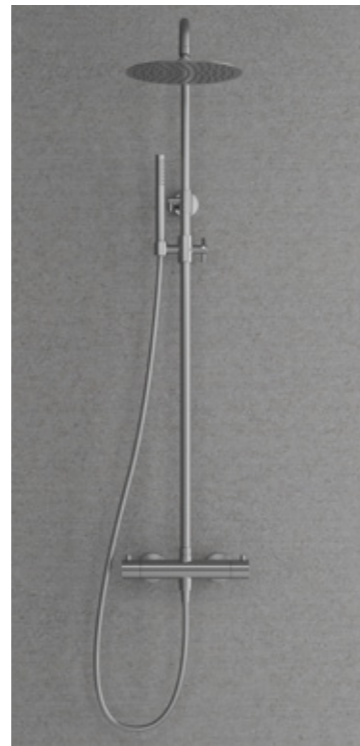

Pleasure 2

Shower set with modern, minimalist design. The ultra-sleek shower head can be tilted and delivers a generous, gently enveloping spray for a luxurious shower.

- Dual functions: ceiling shower and hand shower
- Made from stainless steel
- Anti-limescale feature allows easy cleaning of the hand shower and shower head if water is rich in lime
- Telescopic shower rail permits adjustment of shower head height
- Robust, adjustable hand shower mounting
- Anti-kink hose
- Reliable Vernet thermostat is also resistant to lime-rich water and is designed to quickly react to pressure and temperature changes in the water flow, providing a consistent water temperature
- Covers supplied for concealed wall mounting

Colour	Art. no	Price
Original	20010	£ 1069
Sand	20016	£ 1659
Amber	20017	£ 1659
Shadow	20018	£ 1849
Classic	20019	£ 1849
Black	20118	£ 1849
Rust	20011	£ 2139
Scrap	20012	£ 2139
Coal	20013	£ 2139

Technical data

CC 150
Adjustable shower rail: 970-1360 mm
Adjustable upper mounting: CC 70-129 mm from wall
Shower hose: 1,5 m
Shower head: Ø250 mm

More information at scandtap.com