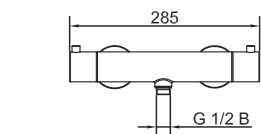

Technical data

CC 150

More information at scandtap.com