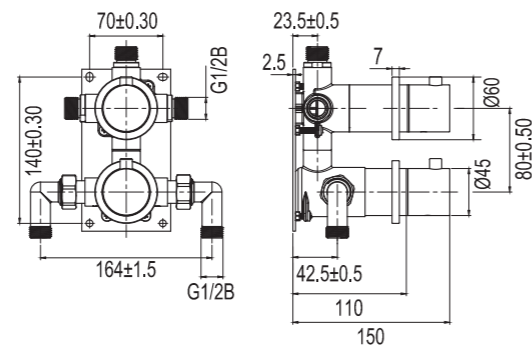

Classic

Coal