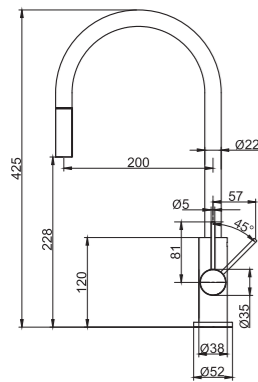

Technical data

Hole diameter: 35 mm
Rotation 360° or 0°