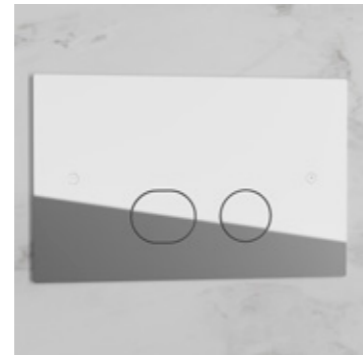

Classic

Steel Style

Elegant, wall-mounted flush plate with two smooth-action buttons for half flush and full flush. The slimline plate in solid stainless steel adds a distinctive highlight. Matches the rest of the range in colour and design.

- Made of stainless steel
- Secured with the included screws, which feature a matching finish as a design detail.

Colour	Art. no	Price
Original	15060	£ 329
Sand	15061	£ 389
Amber	15062	£ 389
Shadow	15063	£ 419
Classic	15069	£ 409
Black	15163	£ 419
Rust	15064	£ 429
Scrap	15065	£ 429
Coal	15066	£ 429

Technical data

CC: 190 mm
Dimensions: 250 x 160 x 3 mm
Full and half flush
Fits Geberit Duofix Sigma H112 WC frame
6/3 litre flush

More information at
scandtap.com