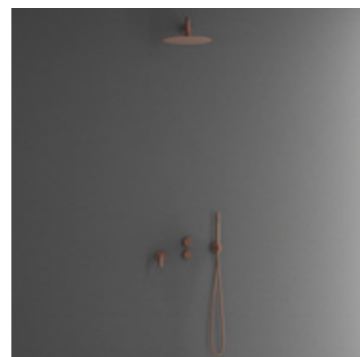

Ceiling shower head: Ø300 mm

Shower hose: 1.5 m

More information at
scandtap.com

Sand

Black

Amber

Rust

Shadow