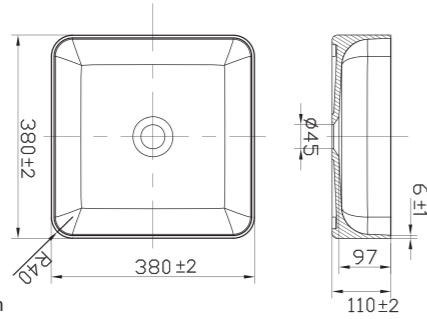

- Made from Solid Surface

Technical data

Diameter: 402 mm
Height: 130 mm

Art. no **Price**
46003 £ 599

More information at scandtap.com

Solid R4

Inset basin in elegant matt white Solid Surface. Round bowl in a minimalist design. Each basin is hand-made and has its own unique character. Waste can be purchased separately.

- Made from Solid Surface

Technical data

Diameter: 380 mm
Height: 50 mm from counter top

Art. no **Price**
46004 £ 599

More information at scandtap.com

Solid S1

Free-standing basin in elegant matt white Solid Surface. Rounded square design with a gentle minimalist look. Each basin is hand-made and has its own unique character. Waste can be purchased separately.

- Made from Solid Surface

Technical data

Width: 380 mm
Depth: 380 mm
Height: 110 mm

Art. no **Price**
46051 £ 599

More information at scandtap.com

Solid S2

Free-standing basin in elegant matt white Solid Surface. Rounded rectangular outline with generous space and a gentle minimalist look. Each basin is hand-made and has its own unique character. Waste can be purchased separately.