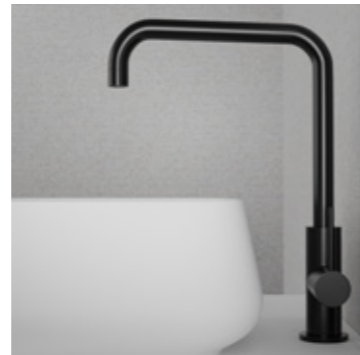

Shadow

Mood

Mixer with a simple, minimalist look. A slimline mixer that combines soft shapes with straight lines.

- Made from stainless steel
- Can be locked in position so spout cannot be moved
- Neoperl nozzle

Colour	Art. no	Price
Original	30130	£ 349
Sand	30131	£ 429
Amber	30132	£ 429
Shadow	30133	£ 479
Classic	30235	£ 419
Rust	32130	£ 549
Scrap	32131	£ 549
Coal	32132	£ 549

Technical data

Hole diameter: 35 mm

More information at scandtap.com