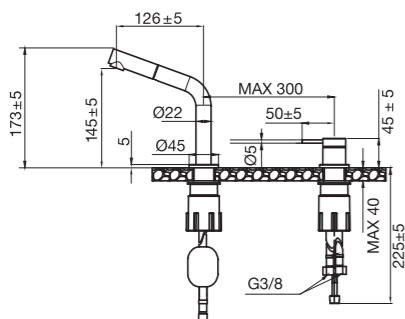

New!

Harmonized B2P

Kitchen mixer with separate spout and lever. Elegant and minimalist design, with practical realisation. Designed with a discreet pull-out nozzle for easy cleaning. The distance and angle between the handle and spout can be adjusted to your personal preferences and needs.

- The handle can be mounted to the right or left of the spout.
- Can be locked in position so the spout cannot be moved.
- Pull-out nozzle.
- Made of stainless steel.
- Neoperl nozzle.

Colour	Art. no	Price
Original	10270	£ 789
Sand	10276	£ 909
Amber	10277	£ 909
Shadow	10278	£ 979
Classic	10279	£ 949
Black	10378	£ 979

Technical data

Spout hole diameter: 35 mm
Handle hole diameter: 35 mm
Recommended CC between the spout and handle: 100-300 mm
Rotation: 0°, 110° or 360°.
Connector: G 3/8.

More information at scandtap.com

Original