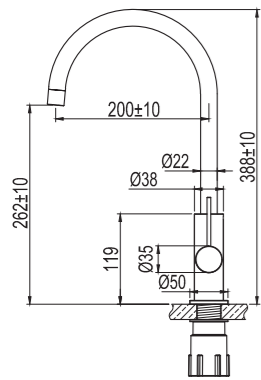

Technical data

Hole diameter: 35 mm