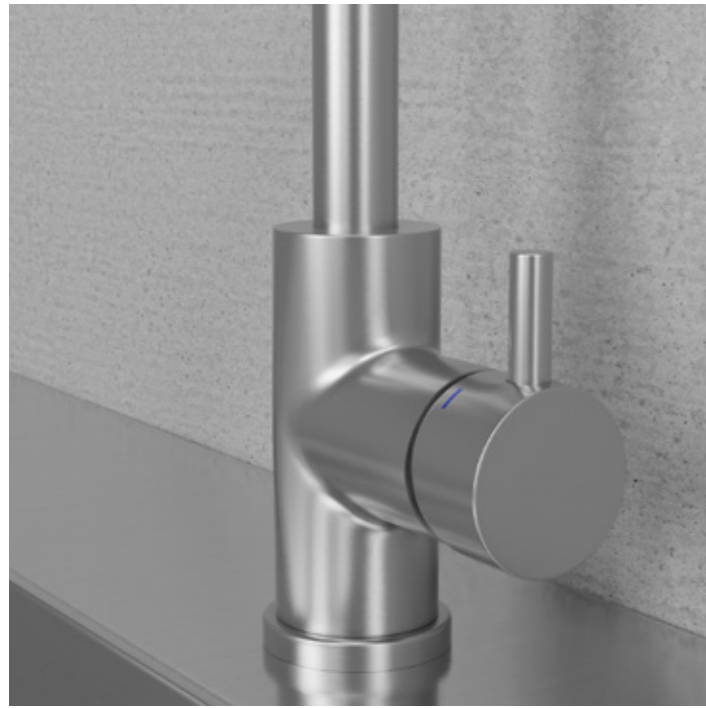

Steel Short bar

Short handle for kitchen faucet that allows less distance between faucet and wall. Minimum suitable distance between wall and center of the mixer hole: 50 mm. Fits mixers in the Steel Curve, Steel Access, Steel Square, Steel Vision and Steel Pro series.

Colour	Art. no	Price
Original	31000	£ 19
Sand	31001	£ 19
Amber	31002	£ 19
Shadow	31003	£ 19

More information at scandtap.com