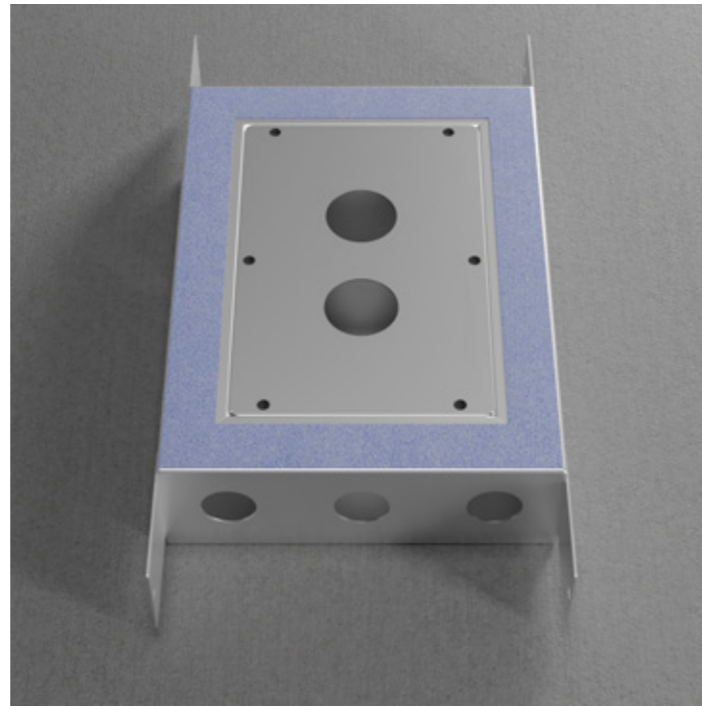

LK Harmonized Installation Kit

Installation kit for built-in products in the Harmonized series.

- Includes 3 m protective tube, 3 m copper tube, 1 terminal box and 1 connector coupling.

Art. no 80040 **Price** £ 179

More information at scandtap.com

Scandtap Box 1

Leak-proof stainless steel box for built-in installation together with built-in mixer, which protects against water leakage behind wall. Compatible with all built-in mixers in the Harmonized series. This built-in box has a greater depth than some wall constructions. Check the dimensions and consult your installer. For an installation box designed for more compact walls, see page 143.

- Made of stainless steel
- Compliant with Safe Water Installation Industry Regulations 2021:1.
- Approved by SINTEF, TG 20819
- Type approved by RISE
- System approved by RISE
- Approved for use with 23+ sealing layer brands

Art. no 21160 **Price** £ 779

More information at scandtap.com

See scandtap.com for technical information and all our built-in solutions.

Scandtap Box Ce

Leak-proof built-in box in stainless steel. Facilitates and waterproofs the installation of thermostatic mixers in the Harmonized series. It is possible to install a leakage monitor pipe for increased safety.

- Made of stainless steel
- Adapted for installations in Germany and the Netherlands.
- Total depth: 70 mm including lid.

Art. no 21161 **Price** £ 329

More information at scandtap.com

See scandtap.com for technical information and all our built-in solutions.