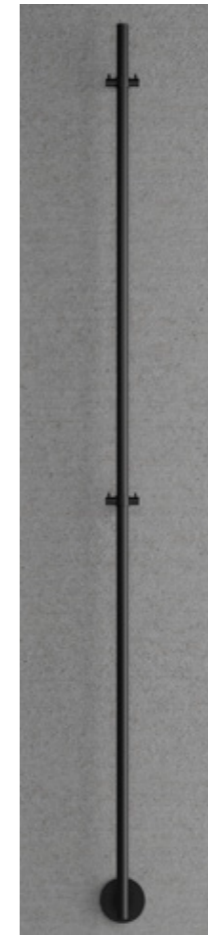

New! 2025

Cozied 1

Towel warmer in stainless steel. Vertical model with two double hooks that can be adjusted to taste during installation. The design is slim and minimalist with a distinctive character. Dries and warms one or more towels efficiently at the same time. The design and surface match Scandtap's stainless steel range.

- Made of stainless steel.
- Slim minimalist design.
- Double hooks allow for warming multiple towels at the same time.
- Discreet start button on top.

Colour	Art. no	Price
Original	15500	£ 469
Sand	15506	£ 699
Amber	15507	£ 699
Shadow	15508	£ 699
Classic	15509	£ 509
Black	15510	£ 699
Rust	15501	£ 929
Scrap	15502	£ 929
Coal	15503	£ 929

Technical data

IP Rating: IP 55
Electrical insulation class: Class 2
Voltage: 220-240V, 50Hz
Effect: 30W
Operating temperature: 50°C

More information at scandtap.com