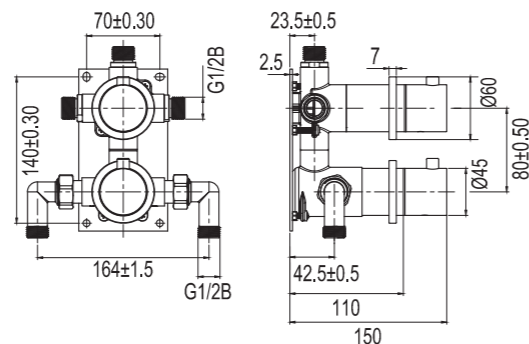

Harmonized 3x Ce

Built-in thermostatic mixer with elegant slimline details. Concealed installation behind the wall gives the bathroom a harmonious, minimalist look. Includes a thin, wide, wall-mounted ceiling shower head, a bath spout with a minimalist design and a cylindrical hand shower that delivers a soft, comfortable, wide jet. Timeless design combined with Scandinavian style. This mixer is best installed together with the Scandtap Box Ce, which can be found on page 143.

- Three functions: Ceiling shower, hand shower and bath spout
- Made of stainless steel
- Approved by SINTEF and KIWA
- Two separate levers for adjusting temperature and water pressure
- Wall-mounted ceiling shower head
- Tiltable ceiling shower head
- Anti-twist hose
- Anti-limescale feature allows easy cleaning of the hand shower and ceiling shower head even if the water is hard
- Reliable Vernet thermostat is also resistant to lime-rich water and is designed to quickly react to pressure and temperature changes in the water flow, providing a consistent water temperature
- Supplied with cover in matching colour for the leak indicator

Colour	Art. no	Price
Original	21250	£ 1820
Sand	21256	£ 2030
Amber	21257	£ 2030
Shadow	21358	£ 2240
Classic	21259	£ 2240
Black	21350	£ 2240
Rust	21251	£ 2450
Scrap	21252	£ 2450
Coal	21253	£ 2450

Technical data

Wall-mounted ceiling shower bracket: CC 460 mm (the ceiling shower bracket's ultimate protrusion from the wall depends on the thickness of the tiles and the sealing layer)

Bath spout: 182 mm (the spout's ultimate protrusion from the wall depends on the thickness of the tiles and the sealing layer)

Ceiling shower head: Ø300 mm

Shower hose: 1.5 m

More information at
scandtap.com