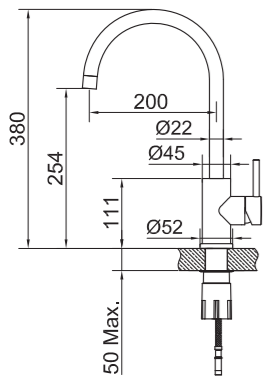

Technical data

Hole diameter: 35 mm
Rotation 360° or 0°

More information at scandtap.com