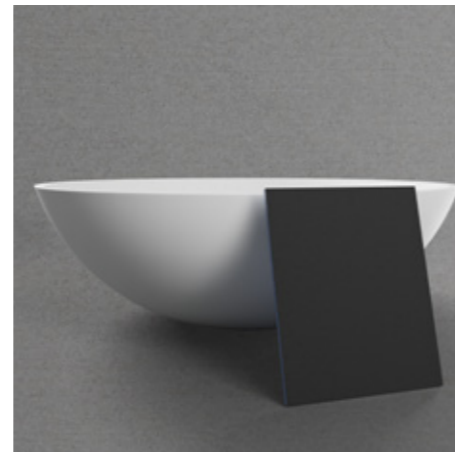

Solid surface polishing pad

Scratches and discolorations can usually be easily removed by polishing the affected surface with a tie sponge.

Art. no	Price
81001	£ 19

More information at scandtap.com