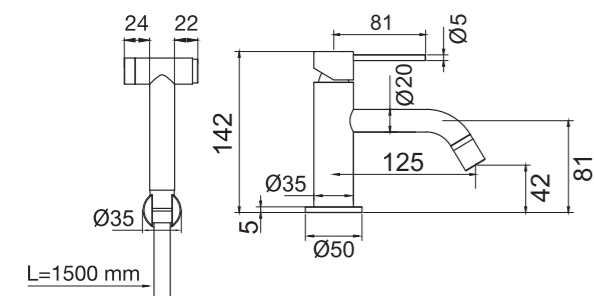

New! 2025

Voyage B

Basin mixer with bidet function in stainless steel. The same stylish design as Voyage, equipped with a bidet sprayer in stainless steel. Fitted with high-quality components that save water while providing ample flow.

- Made from stainless steel
- Neoperl aerator

Colour	Art. no	Price
Original	10280	£ 479
Sand	10281	£ 599
Amber	10282	£ 599
Shadow	10283	£ 659
Classic	10289	£ 659
Black	10373	£ 659
Rust	10284	£ 689
Scrap	10285	£ 689
Coal	10286	£ 689

Technical data

Hole diameter: 35 mm

More information at scandtap.com