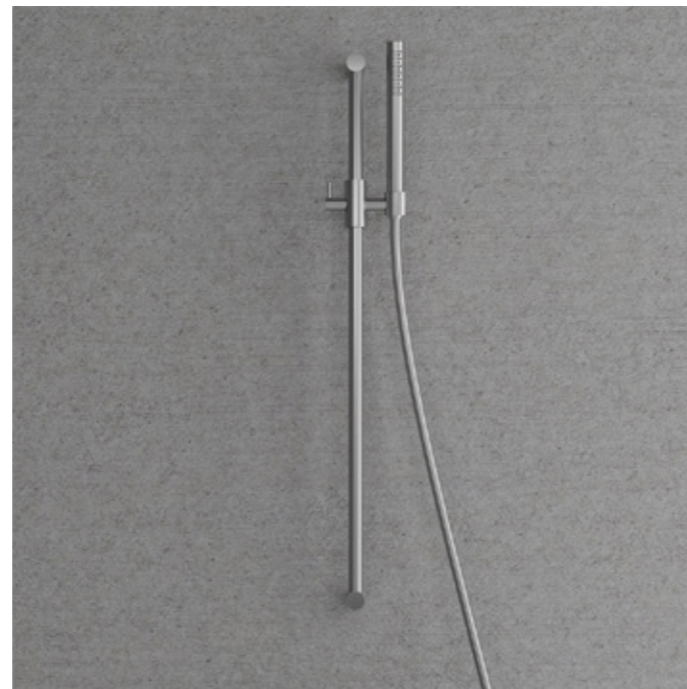

Steel Pleasure

Slimline shower set with adjustable hand shower mounting.
The cylindrical hand shower delivers a gently enveloping spray.

Colour	Art. no	Price
Original	20035	£ 279
Sand	20036	£ 369
Amber	20037	£ 369
Shadow	20038	£ 469

Technical data

CC 700
Length: 750 mm
Shower hose: 1,5 m
Diameter rod: Ø25 mm

More information at scandtap.com

Original