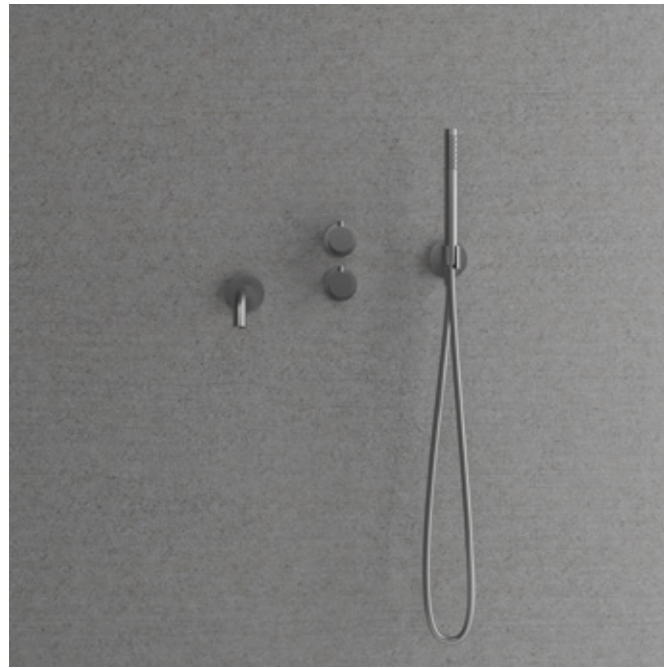

Original

Harmonized 4 Ce

Built-in bath mixer with elegant slimline details and a clean-lined bath spout. Concealed installation behind the wall gives the bathroom a harmonious, minimalist look. Includes a cylindrical hand shower that delivers a soft, comfortable, wide jet. Timeless design combined with Scandinavian style. This mixer is best installed together with the Scandtap Box Ce, which can be found on page 143.

- Two functions: Bath spout and hand shower
- Made of stainless steel
- Approved by SINTEF and KIWA
- Two separate levers for adjusting temperature and water pressure
- Anti-twist hose
- Anti-limescale feature allows easy cleaning of the hand shower even if the water is hard
- Reliable Vernet thermostat is also resistant to lime-rich water and is designed to quickly react to pressure and temperature changes in the water flow, providing a consistent water temperature
- Supplied with cover in matching colour for the leak indicator

Colour	Art. no	Price
Original	21260	£ 1480
Sand	21266	£ 1810
Amber	21267	£ 1810
Shadow	21368	£ 2030
Classic	21269	£ 2030
Black	21360	£ 2030
Rust	21261	£ 2240
Scrap	21262	£ 2240
Coal	21263	£ 2240

Technical data

Bath spout: 182 mm (the spout's ultimate protrusion from the wall depends on the thickness of the tiles and the sealing layer)
Shower hose: 1.5 m

More information at
scandtap.com