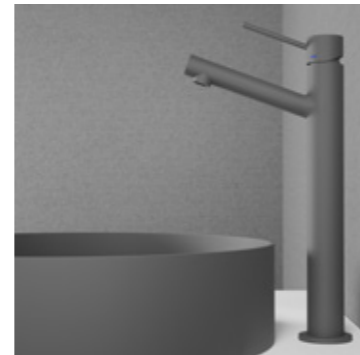

Vector High

A slimline mixer with modern design touches. Bold, angular lines create a striking minimalist appearance. A tall model with a seamless body that is ideal for free-standing basins. Fitted with high-quality components that save water while providing ample flow.

- Made from stainless steel
- Neoperl nozzle

Colour	Art. no	Price
Original	10240	£ 379
Sand	10246	£ 469
Amber	10247	£ 469
Shadow	10248	£ 499
Classic	10249	£ 469
Black	10348	£ 499
Rust	12240	£ 549
Scrap	12241	£ 549
Coal	12242	£ 549

Technical data

Hole diameter: 35 mm

More information at scandtap.com

Rust