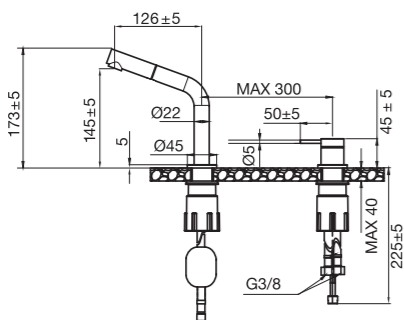

New!

Harmonized B2P

Basin mixer with separate spout and lever. Elegant and minimalist design, with practical realisation. Designed with a discreet pull-out nozzle for easy cleaning. Works excellently with recessed washbasins and integrated installation for extra hand space. The distance and angle between the handle and spout can be adjusted to your personal preferences and needs.

- The handle can be mounted to the right or left of the spout.
- The spout rotation range is adjustable, making cleaning the basin easier. The spout can also be locked at 0°.
- Pull-out nozzle.
- Made of stainless steel.
- Neoperl nozzle.

Colour	Art. no	Price
Original	10270	£ 789
Sand	10276	£ 909
Amber	10277	£ 909
Shadow	10278	£ 979
Classic	10279	£ 979
Black	10378	£ 979

Technical data

Hole diameter spout: 35 mm
Hole diameter handle: 35 mm
Recommended CC between spout and handle: 100-300 mm
Rotation 0°, 110° or 360°
Water connection: G3/8"
Cold-Start function

More information at
scandtap.com