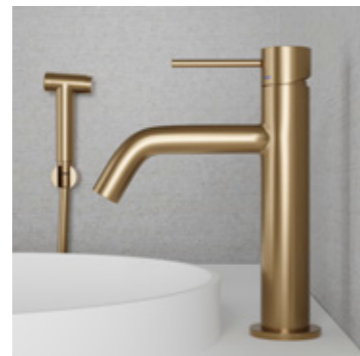

Technical data

Hole diameter: 35 mm

More information at scandtap.com

Sand