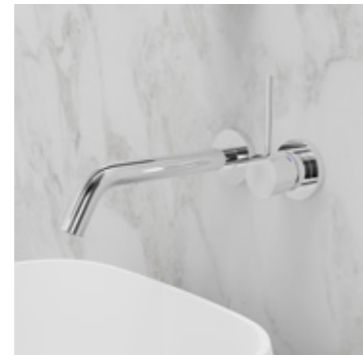

Shadow

More information at
scandtap.com

Harmonized 1

Built-in basin mixer with slimline design and gently rounded shapes. Concealed installation behind the wall gives the bathroom a light, airy feel. Clean, uncompromising design in a minimalist style. Ideal for integrated as well as free-standing basins.

- Made of stainless steel
- Neoperl nozzle
- Approved by SINTEF and KIWA
- Supplied with cover in matching colour for the leak indicator

Colour	Art. no	Price
Original	11100	£ 629
Sand	11106	£ 719
Amber	11107	£ 719
Shadow	11108	£ 839
Classic	11109	£ 839
Black	12108	£ 839
Rust	11101	£ 949
Scrap	11102	£ 949
Coal	11103	£ 949

Technical data

CC 80

Spout length: 182 mm (the spout's ultimate protrusion from the wall depends on the thickness of the tiles and the sealing layer)