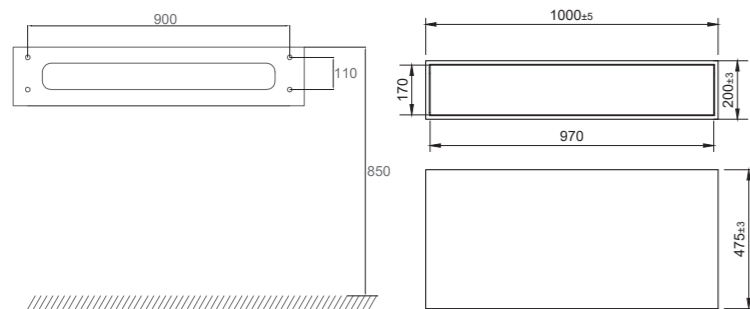

Technical data

W1000xD475xH200 mm

Weight: 39 kg

Art. no	Price
46253	£ 2199

More information at scandtap.com