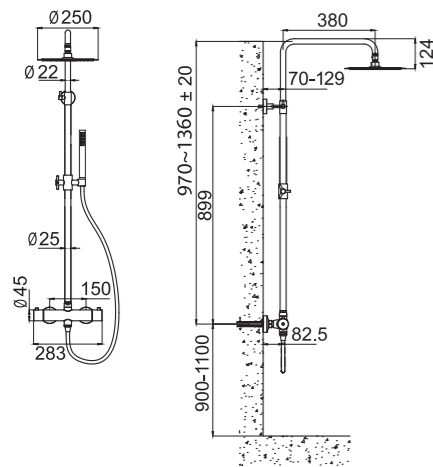

Pleasure 2

Shower set with modern, minimalist design. The ultra-sleek shower head can be tilted and delivers a generous, gently enveloping spray for a luxurious shower.

- Dual functions: ceiling shower and hand shower
- Made from stainless steel
- Anti-limescale feature allows easy cleaning of the hand shower and shower head if water is rich in lime
- Telescopic shower rail permits adjustment of shower head height
- Robust, adjustable hand shower mounting
- Anti-kink hose
- Reliable Vernet thermostat is also resistant to lime-rich water and is designed to quickly react to pressure and temperature changes in the water flow, providing a consistent water temperature
- Covers supplied for concealed wall mounting

Colour	Art. no	Price
Original	20010	£ 1069
Sand	20016	£ 1659
Amber	20017	£ 1659
Shadow	20018	£ 1849
Classic	20019	£ 1849
Black	20118	£ 1849
Rust	20011	£ 2139
Scrap	20012	£ 2139
Coal	20013	£ 2139

Technical data

CC 150
Adjustable shower rail: 970-1360 mm
Adjustable upper mounting: CC 70-129 mm from wall
Shower hose: 1,5 m
Shower head: Ø250 mm

More information at scandtap.com