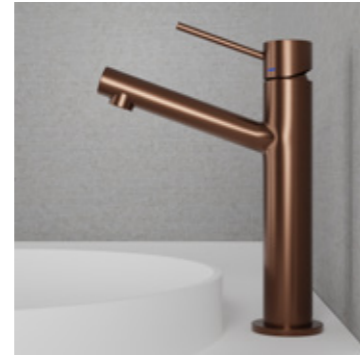

Vector Medium

A slimline mixer with modern design touches. Bold, angular lines create a striking minimalist appearance. A model in medium height with a seamless body that is perfect for inset basins and integrated ones for extra hand space. Fitted with high-quality components that save water while providing ample flow.

- Made from stainless steel
- Neoperl aerator

Colour	Art. no	Price
Original	10250	£ 359
Sand	10256	£ 439
Amber	10257	£ 439
Shadow	10258	£ 489
Classic	10259	£ 469
Black	10358	£ 489
Rust	12250	£ 549
Coal	12252	£ 549

Technical data

Hole diameter: 35 mm

More information at
scandtap.com

Amber