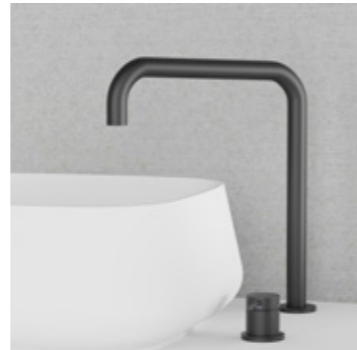

New!

Harmonized K2 Square

Mixer with separate spout and lever. Minimalist slim design with soft shapes and straight lines working together and enhancing one another. The distance and angle between the handle and spout can be adjusted to your personal preferences and needs. A design element with both subtle and exceptional presence.

- The handle can be mounted to the right or left of the spout.
- Made of stainless steel.
- Cold start function.
- The spout rotation range is adjustable, making cleaning the basin easier. The spout can also be locked at 0°.
- Directional Neoperl nozzle.

When installed in furniture with limited space under the worktop (e.g. due to a drawer), a 90° installation kit is available for purchase. See page 70.

Colour	Art. no	Price
Original	30150	£ 469
Sand	30156	£ 569
Amber	30157	£ 569
Shadow	30158	£ 649
Classic	30159	£ 619
Black	30358	£ 649

Technical data

Hole diameter spout: 35 mm
Hole diameter handle: 35 mm
Recommended CC between spout and handle: 100-300 mm
Rotation 0°, 110° or 360°
Water connection: G3/8"
Cold-Start function

More information at scandtap.com

Black