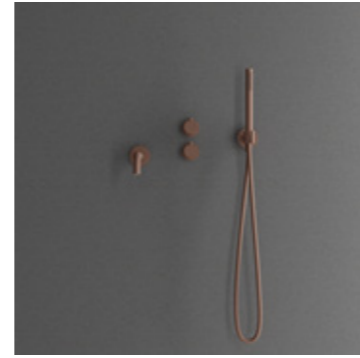

Rust

Harmonized 4 Ce

Built-in bath mixer with elegant slimline details and a clean-lined bath spout. Concealed installation behind the wall gives the bathroom a harmonious, minimalist look. Includes a cylindrical hand shower that delivers a soft, comfortable, wide jet. Timeless design combined with Scandinavian style. This mixer is best installed together with the Scandtap Box Ce, which can be found on page 143.

- Two functions: Bath spout and hand shower
- Made of stainless steel
- Approved by SINTEF and KIWA
- Two separate levers for adjusting temperature and water pressure
- Anti-twist hose
- Anti-limescale feature allows easy cleaning of the hand shower even if the water is hard
- Reliable Vernet thermostat is also resistant to lime-rich water and is designed to quickly react to pressure and temperature changes in the water flow, providing a consistent water temperature
- Supplied with cover in matching colour for the leak indicator

Colour	Art. no	Price
Original	21260	£ 1480
Sand	21266	£ 1810
Amber	21267	£ 1810
Shadow	21368	£ 2030
Classic	21269	£ 2030
Black	21360	£ 2030
Rust	21261	£ 2240
Scrap	21262	£ 2240
Coal	21263	£ 2240

Technical data

Bath spout: 182 mm (the spout's ultimate protrusion from the wall depends on the thickness of the tiles and the sealing layer)
Shower hose: 1.5 m

More information at
scandtap.com