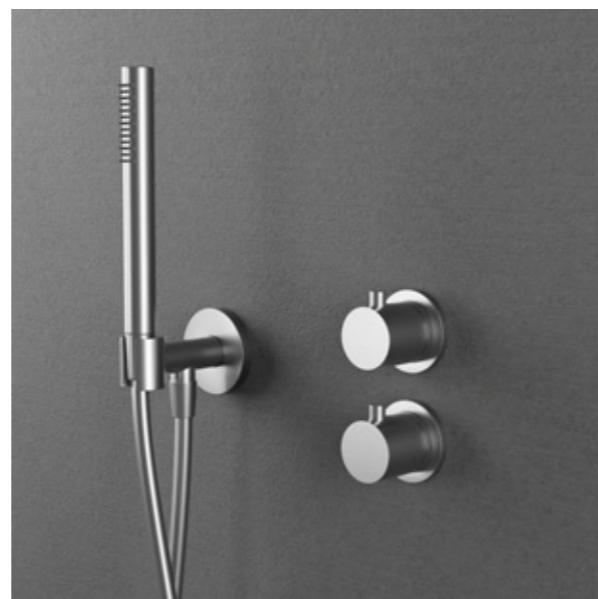

Colour	Art. no	Price
Original	21120	£ 169
Sand	21126	£ 179
Amber	21127	£ 179
Shadow	21128	£ 189
Classic	21129	£ 179
Black	21228	£ 189
Rust	21121	£ 209
Scrap	21122	£ 209
Coal	21123	£ 209

Technical data

Length: 85 mm (the ceiling shower bracket's ultimate length depends on the thickness of the plasterboard and/or other ceiling materials)

More information at scandtap.com

Harmonized mixer body and peripherals

Harmonized built-in mixer with hand shower holder, hand shower, shower hose and leak indicator cover.

Colour	Art. no	Price
Original	21150	£ 1239
Sand	21156	£ 1509
Amber	21157	£ 1509
Shadow	21158	£ 1619
Classic	21159	£ 1549
Black	21258	£ 1619
Rust	21151	£ 1729
Scrap	21152	£ 1729
Coal	21153	£ 1729

More information at scandtap.com

Harmonized wall pipe

Ceiling shower bracket compatible with wall-mounted built-in shower in the Harmonized series. Because the shower bracket is wall-mounted, you can decide the height of the shower. Also ideal for bathrooms with sloping ceiling.