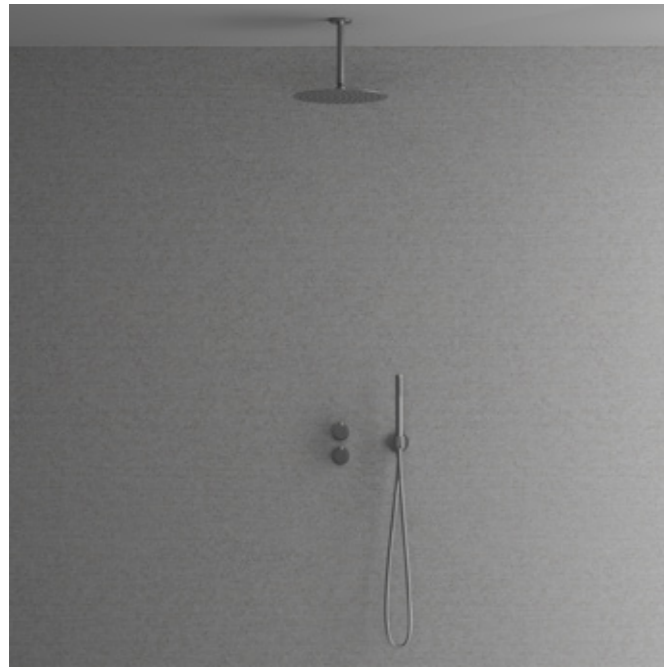

- Two functions: Ceiling shower and hand shower
- Made of stainless steel
- Approved by SINTEF and KIWA
- Two separate levers for adjusting temperature and water pressure
- Ceiling-mounted ceiling shower head
- Tiltable ceiling shower head
- Anti-twist hose
- Anti-limescale feature allows easy cleaning of the ceiling shower head and hand shower even if the water is hard
- Reliable Vernet thermostat is also resistant to lime-rich water and is designed to quickly react to pressure and temperature changes in the water flow, providing a consistent water temperature
- Supplied with cover in matching colour for the leak indicator

Ceiling-mounted ceiling shower bracket: CC 85 mm (the ceiling shower bracket's ultimate length depends on the thickness of the plasterboard and/or other ceiling materials)

Ceiling shower head: Ø300 mm

Shower hose: 1.5 m

More information at
scandtap.com

Harmonized 2z Ce

Original

Built-in thermostatic mixer with elegant slimline details. Concealed installation behind the wall gives the bathroom a harmonious, minimalist look. Includes a thin, wide, wall-mounted ceiling shower head and a cylindrical hand shower that delivers a soft, comfortable, wide jet. Timeless design combined with Scandinavian style. This mixer is best installed together with the Scandtap Box Ce, which can be found on page 143.

- Two functions: Ceiling shower and hand shower
- Made of stainless steel
- Approved by SINTEF and KIWA
- Two separate levers for adjusting temperature and water pressure
- Ceiling-mounted ceiling shower head
- Tilttable ceiling shower head
- Anti-twist hose
- Anti-limescale feature allows easy cleaning of the hand shower and ceiling shower head even if the water is hard
- Reliable Vernet thermostat is also resistant to lime-rich water and is designed to quickly react to pressure and temperature changes in the water flow, providing a consistent water temperature
- Supplied with cover in matching colour for the leak indicator