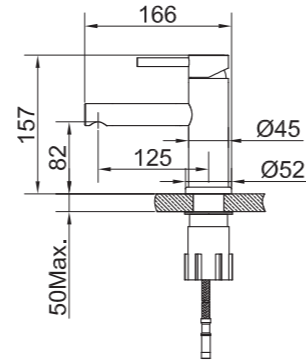

Colour	Art. no	Price
Original	10020	£ 309
Shadow	10028	£ 399
Classic	10029	£ 369
Black	10310	£ 419

Technical data

Hole diameter: 35 mm

More information at
scandtap.com

Two-hole mixer accessories

New!

90°-kit