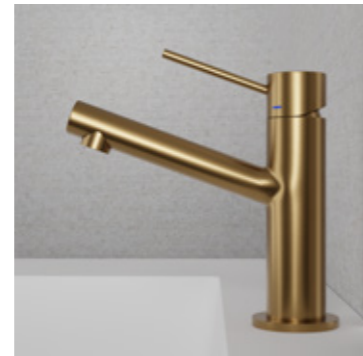

Sand

Vector

A slimline mixer with modern design touches. Bold, angular lines create a striking minimalist appearance. Can be combined with small or large basins. Fitted with high-quality components that save water while providing ample flow.

- Made from stainless steel
- Neoperl nozzle

Colour	Art. no	Price
Original	10230	£ 309
Sand	10236	£ 399
Amber	10237	£ 399
Shadow	10238	£ 449
Classic	10239	£ 419
Black	10338	£ 449
Rust	12230	£ 479
Scrap	12231	£ 479
Coal	12232	£ 479

Technical data

Hole diameter: 35 mm

More information at scandtap.com