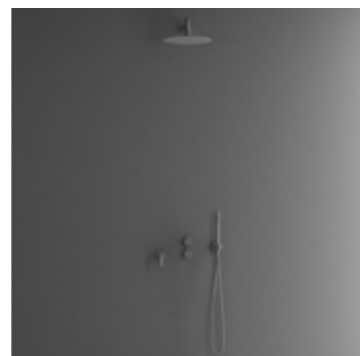

Ceiling shower head: Ø300 mm

Shower hose: 1.5 m

More information at
scandtap.com

Sand

Black

Amber

Rust

Shadow