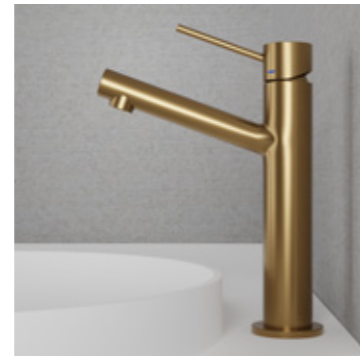

Technical data

Hole diameter: 35 mm

More information at
scandtap.com

Sand