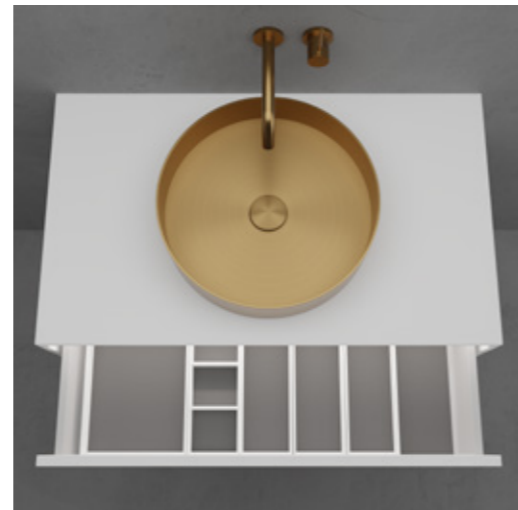

Technical data

W800xD475xH200 mm

Weight: 32 kg

Art. no 46252   **Price** £ 2019

More information at scandtap.com