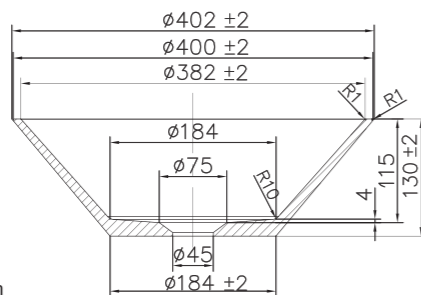

- Made from Solid Surface

Technical data

Diameter: 402 mm
Height: 130 mm

Art. no **Price**
46003 £ 599

More information at scandtap.com

Solid R4

Inset basin in elegant matt white Solid Surface. Round bowl in a minimalist design. Each basin is hand-made and has its own unique character. Waste can be purchased separately.