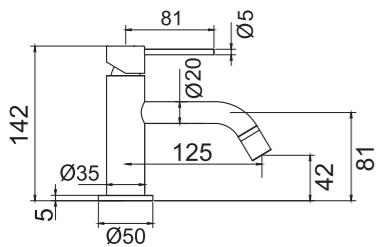

Technical data

Hole diameter: 35 mm

More information at
scandtap.com

Sand