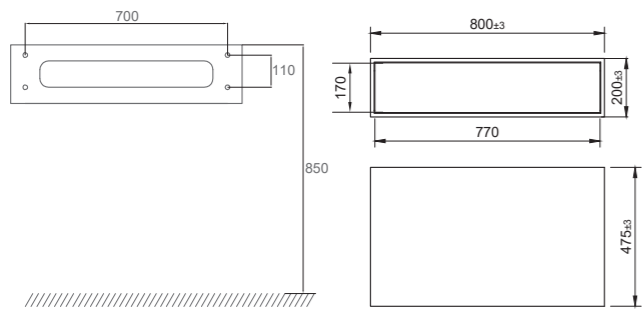

Technical data

W800xD475xH200 mm

Weight: 32 kg

Art. no 46252   **Price** £ 2019

More information at scandtap.com