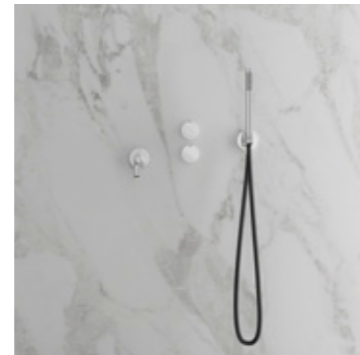

Shadow

Scrap

Classic

Coal

Harmonized 4 Ce

Built-in bath mixer with elegant slimline details and a clean-lined bath spout. Concealed installation behind the wall gives the bathroom a harmonious, minimalist look. Includes a cylindrical hand shower that delivers a soft, comfortable, wide jet. Timeless design combined with Scandinavian style. This mixer is best installed together with the Scandtap Box Ce, which can be found on page 143.