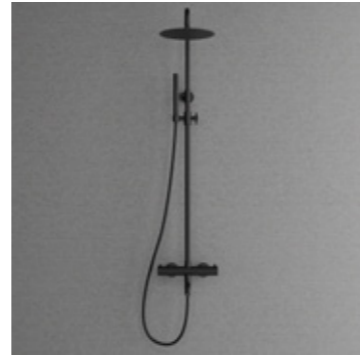

Pleasure 3

A minimalist shower set with slimline design. The round shower head can be tilted and delivers a generous, gently enveloping spray for a luxurious shower.

- Three functions: ceiling shower, hand shower and bath spout
- Anti-limescale feature allows easy cleaning of the hand shower and shower head if water is rich in lime
- Made from stainless steel
- Swivelling bath spout
- Telescopic shower rail
- Robust, adjustable hand shower mounting
- Anti-kink hose
- Reliable Vernet thermostat is also resistant to lime-rich water and is designed to quickly react to pressure and temperature changes in the water flow, providing a consistent water temperature
- Covers supplied for concealed wall mounting

Colour	Art. no	Price
Original	20020	£ 1189
Sand	20026	£ 1769
Amber	20027	£ 1769
Shadow	20028	£ 1939
Classic	20029	£ 1939
Black	20128	£ 1939
Rust	20221	£ 2259
Scrap	20222	£ 2259
Coal	20223	£ 2259

Technical data

CC 150
Adjustable shower rail: 970-1360 mm
Adjustable upper mounting: CC 70-129 mm from wall
Shower hose: 1,5 m
Shower head: Ø250 mm

When installed, the mixer is usually positioned close to the top of the bath, in which case an extension pipe may be needed to raise the shower head. (see page 138). It is important that the Steel Pleasure Extension Pipe is installed at the same time as the mixer.

More information at scandtap.com

Classic