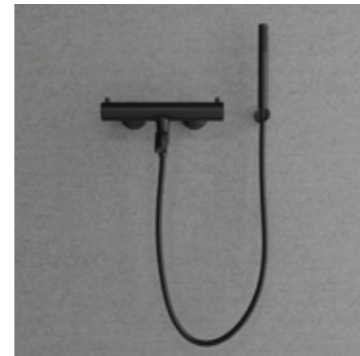

More information at
scandtap.com

Pleasure 4

Minimalist bath mixer that reflects Scandinavian design influences. The hand shower delivers a gently enveloping spray.

- Dual functions: hand shower and bath spout
- Anti-limescale feature allows easy cleaning of the hand shower if water is rich in lime
- Made from stainless steel
- Swivelling bath spout
- Anti-kink hose
- 1.5 m shower hose
- Thermostatic mixer with integrated shower outlet

Colour	Art. no	Price
Original	20040	£ 829
Sand	20046	£ 1169
Amber	20047	£ 1169
Shadow	20048	£ 1389
Classic	20049	£ 1379
Black	20148	£ 1389
Rust	20041	£ 1529
Scrap	20042	£ 1529
Coal	20043	£ 1529

Technical data

CC 150

Shower hose: 1,5 m