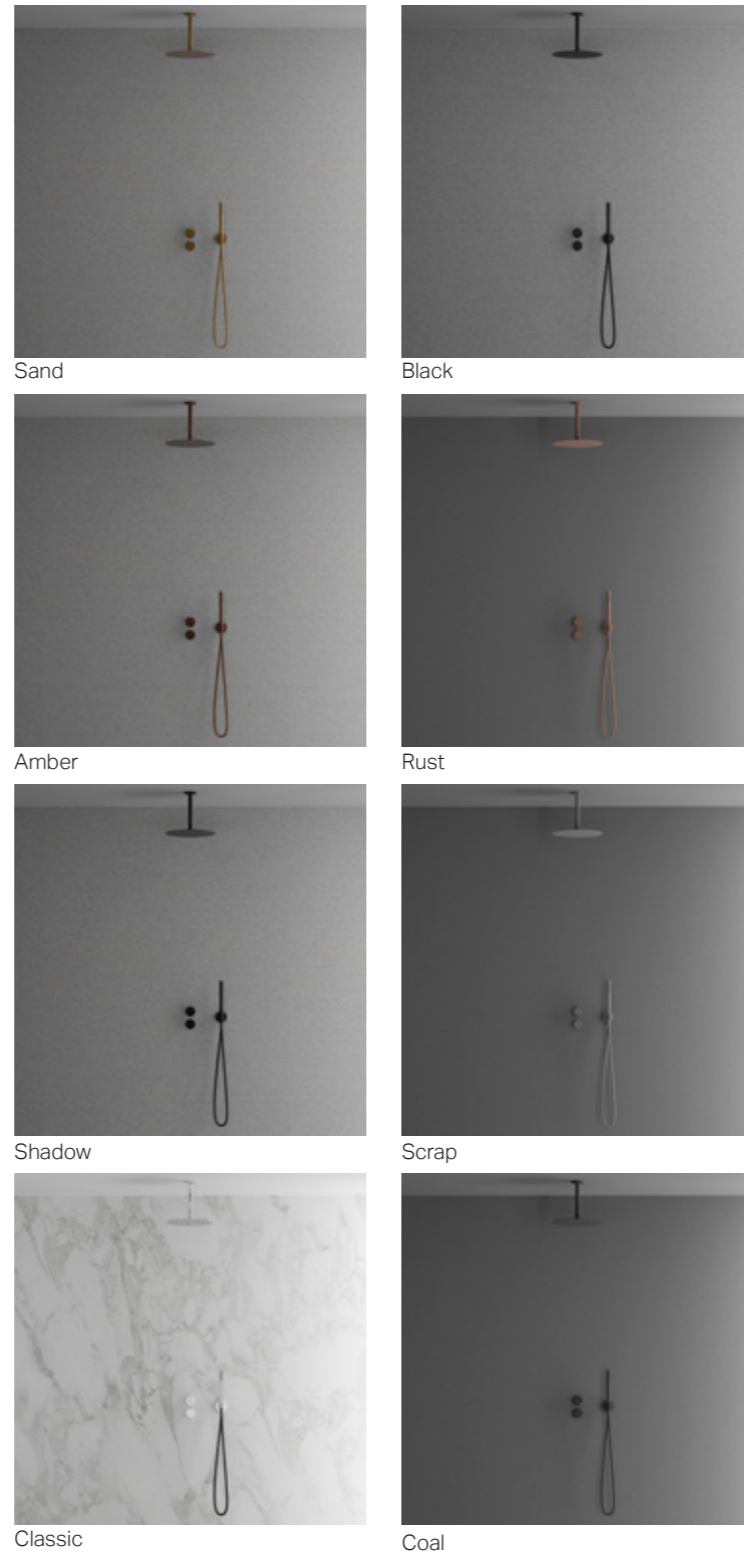

Harmonized 2z Ce

Original

Built-in thermostatic mixer with elegant slimline details. Concealed installation behind the wall gives the bathroom a harmonious, minimalist look. Includes a thin, wide, wall-mounted ceiling shower head and a cylindrical hand shower that delivers a soft, comfortable, wide jet. Timeless design combined with Scandinavian style. This mixer is best installed together with the Scandtap Box Ce, which can be found on page 143.

- Two functions: Ceiling shower and hand shower
- Made of stainless steel
- Approved by SINTEF and KIWA
- Two separate levers for adjusting temperature and water pressure
- Ceiling-mounted ceiling shower head
- Tilttable ceiling shower head
- Anti-twist hose
- Anti-limescale feature allows easy cleaning of the hand shower and ceiling shower head even if the water is hard
- Reliable Vernet thermostat is also resistant to lime-rich water and is designed to quickly react to pressure and temperature changes in the water flow, providing a consistent water temperature
- Supplied with cover in matching colour for the leak indicator

Colour	Art. no	Price
Original	21240	£ 1480
Sand	21246	£ 1810
Amber	21247	£ 1810
Shadow	21348	£ 2030
Classic	21249	£ 1900
Black	21340	£ 2030
Rust	21241	£ 2240
Scrap	21242	£ 2240
Coal	21243	£ 2240

Technical data

Ceiling-mounted ceiling shower bracket: CC 200 mm (the ceiling shower bracket's ultimate length depends on the thickness of the plasterboard and/or other ceiling materials)

Ceiling shower head: Ø300 mm

Shower hose: 1.5 m

More information at
scandtap.com