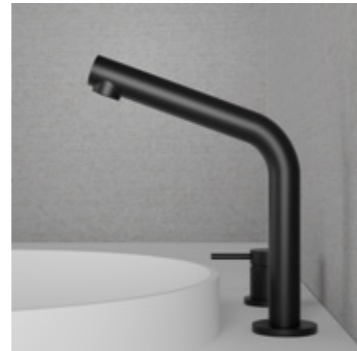

Classic

Black