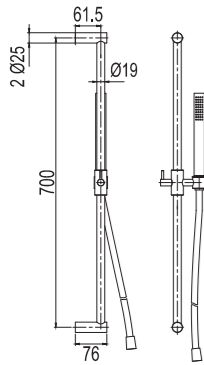

Technical data

CC 700
Length: 750 mm
Shower hose: 1,5 m
Diameter rod: Ø25 mm

More information at scandtap.com

Original

Sand

Amber

Shadow

Steel Pleasure 1