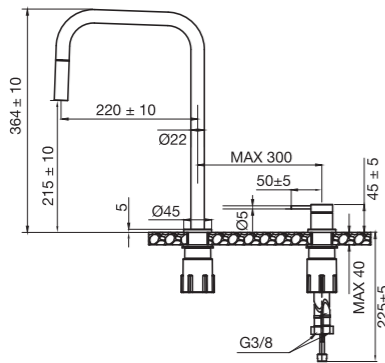

New!

Harmonized K2P Square

Mixer with separate spout and lever. Minimalist slim design with soft shapes and straight lines working together and enhancing one another. The distance and angle between the handle and spout can be adjusted to your personal preferences and needs. Designed with a discreet pull-out nozzle for easy cleaning. A design element with both subtle and exceptional presence.

- The handle can be mounted to the right or left of the spout.
- Made of stainless steel.
- Cold start function.
- Pull-out nozzle.
- Can be locked in position so the spout cannot be moved.
- Directional Neoperl nozzle.
- Adjustable aerator

Colour	Art. no	Price
Original	30160	£ 789
Sand	30166	£ 909
Amber	30167	£ 909
Shadow	30168	£ 989
Classic	30169	£ 949
Black	30368	£ 989

Technical data

Spout hole diameter: 35 mm
Handle hole diameter: 35 mm
Recommended CC between the spout and handle: 100–300 mm
Rotation: 0°, 110° or 360°
Connector: G 3/8

More information at
scandtap.com