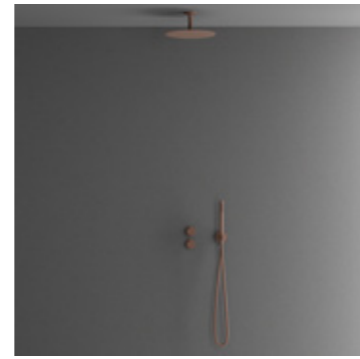

Rust

Harmonized 2y Ce

Built-in thermostatic mixer with elegant slimline details. Concealed installation behind the wall gives the bathroom a harmonious, minimalist look. Includes a thin, wide, wall-mounted ceiling shower head and a cylindrical hand shower that delivers a soft, comfortable, wide jet. Timeless design combined with Scandinavian style. This mixer is best installed together with the Scandtap Box Ce, which can be found on page 143.

- Two functions: Ceiling shower and hand shower
- Made of stainless steel
- Approved by SINTEF and KIWA
- Two separate levers for adjusting temperature and water pressure
- Ceiling-mounted ceiling shower head
- Tiltable ceiling shower head
- Anti-twist hose
- Anti-limescale feature allows easy cleaning of the ceiling shower head and hand shower even if the water is hard
- Reliable Vernet thermostat is also resistant to lime-rich water and is designed to quickly react to pressure and temperature changes in the water flow, providing a consistent water temperature
- Supplied with cover in matching colour for the leak indicator

Colour	Art. no	Price
Original	21230	£ 1480
Sand	21236	£ 1810
Amber	21237	£ 1810
Shadow	21338	£ 2030
Classic	21239	£ 1900
Black	21330	£ 2030
Rust	21231	£ 2240
Scrap	21232	£ 2240
Coal	21233	£ 2240

Technical data

Ceiling-mounted ceiling shower bracket: CC 85 mm (the ceiling shower bracket's ultimate length depends on the thickness of the plasterboard and/or other ceiling materials)

Ceiling shower head: Ø300 mm

Shower hose: 1.5 m

More information at
scandtap.com