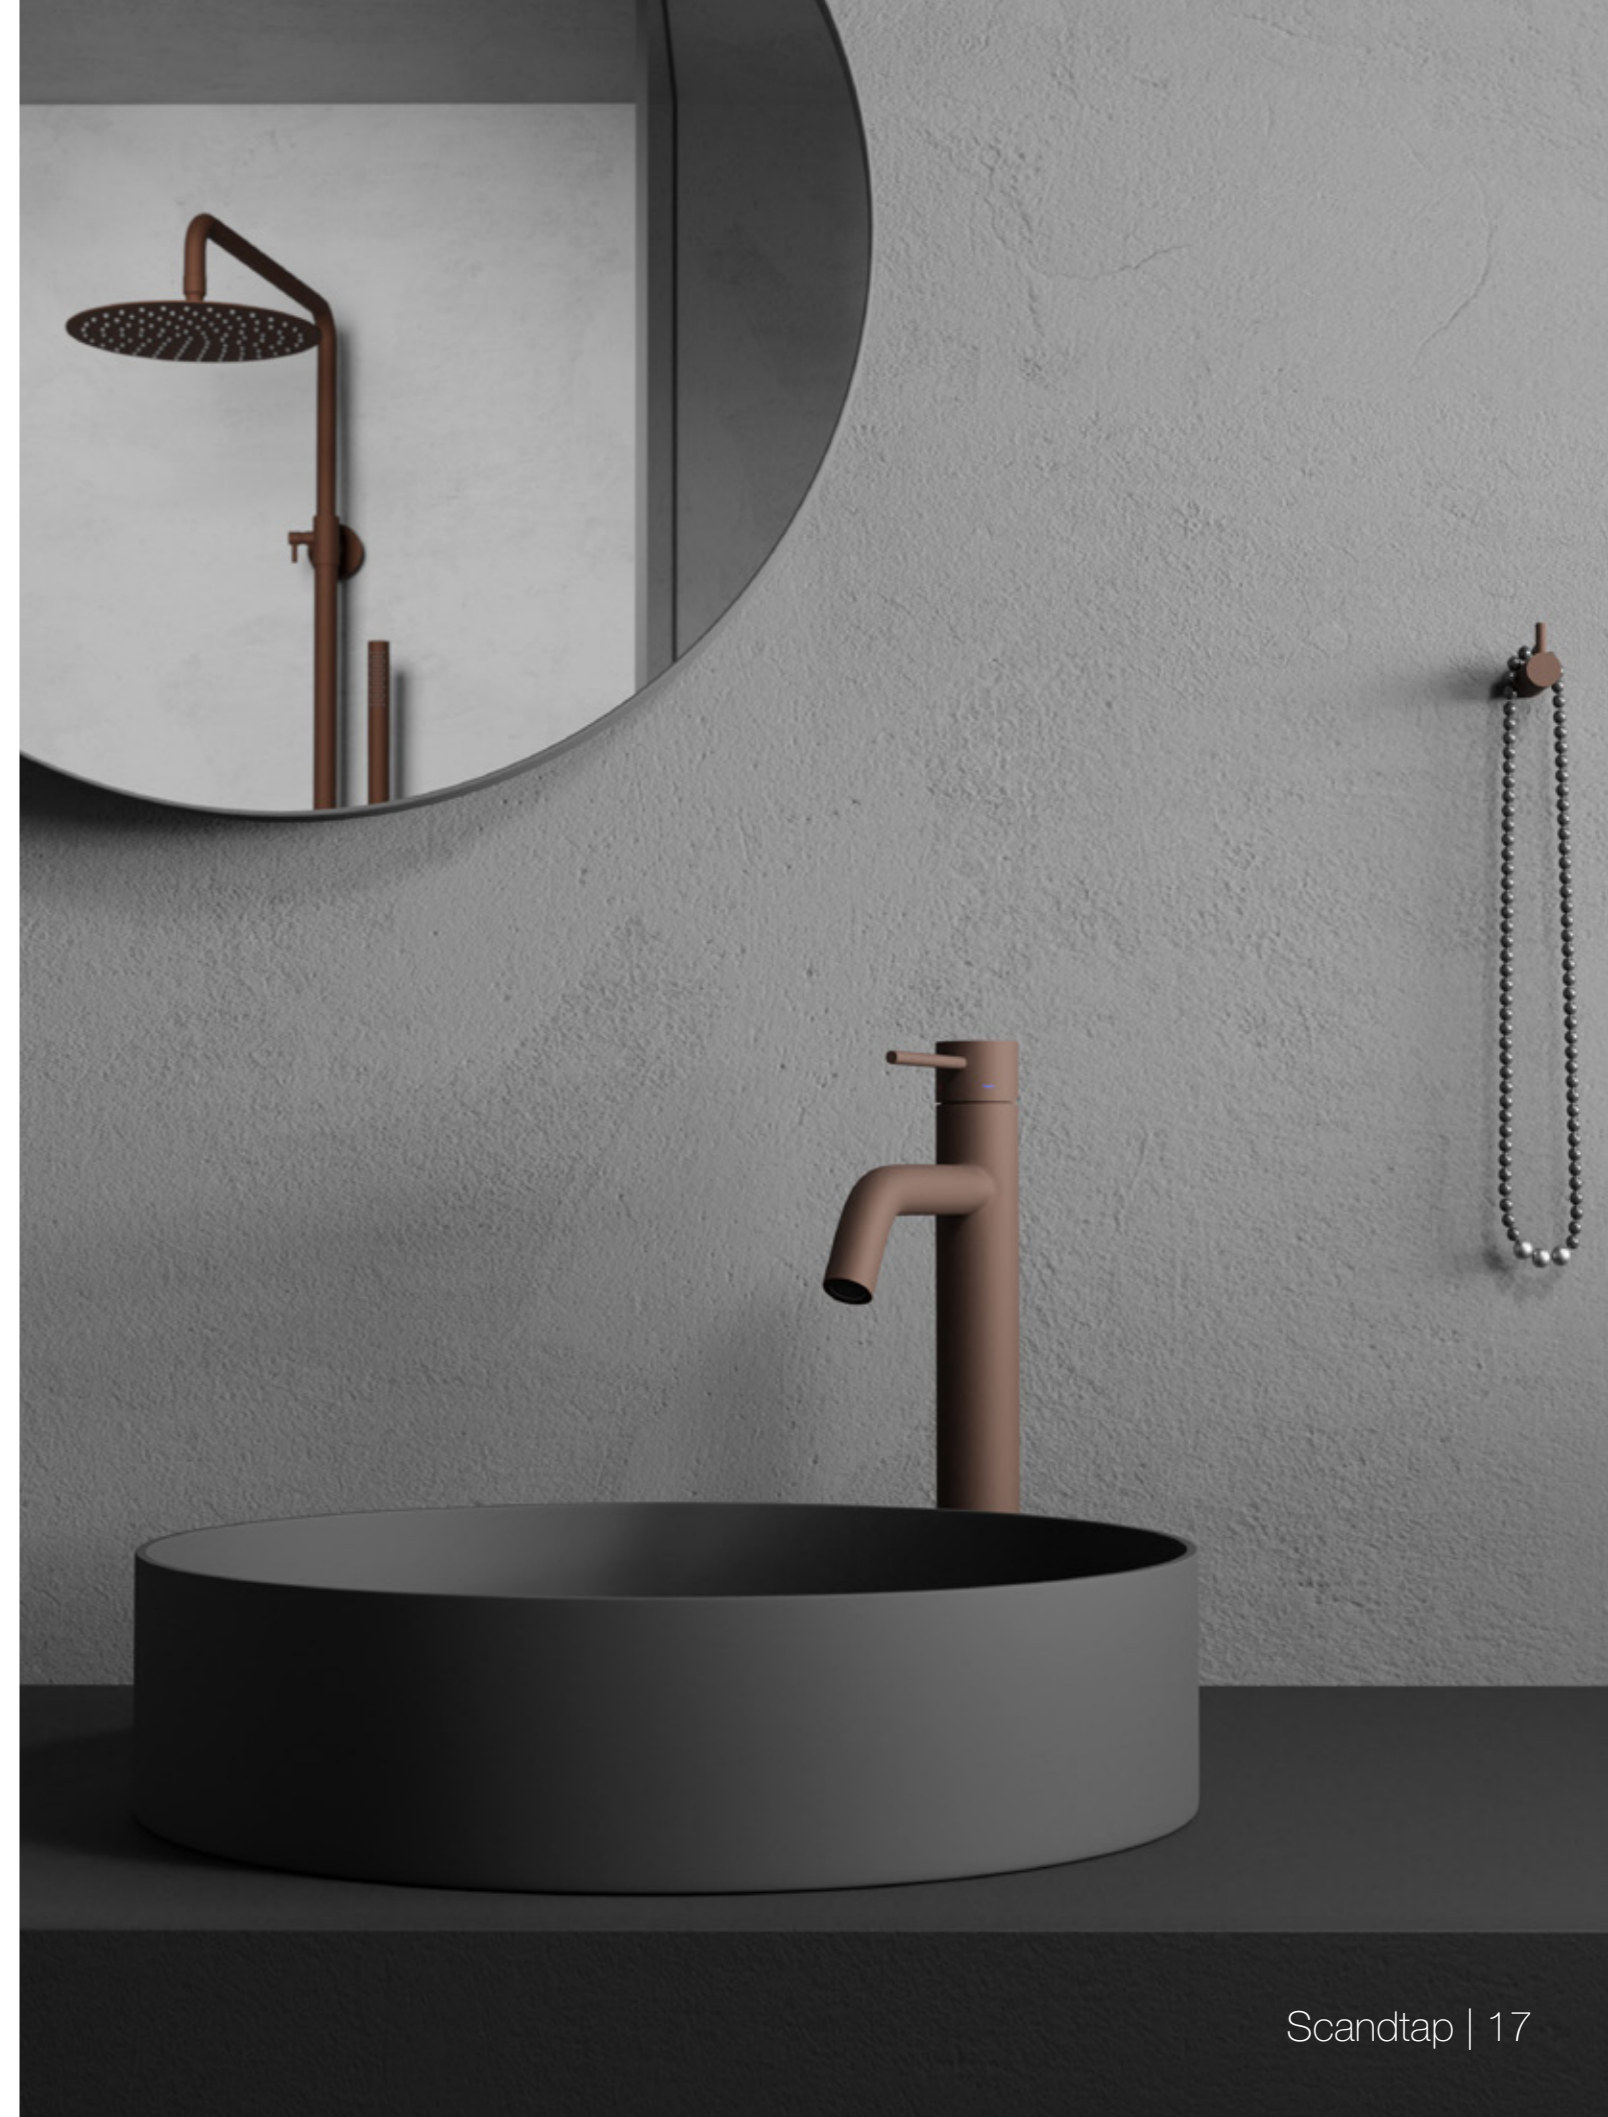

by Scandtap

by Scandtap combines premium materials and designs in stainless steel with specially selected ultra-matt PVD finishes. These finishes have been developed for, and approved by, architects who specialise in interior design. Ideal for the modern industrial interior. by Scandtap – The Architect's Choice.

Personalise with by Scandtap

One of the key goals of by Scandtap is to give interior designers the greatest possible freedom to design beautiful, unique, and individual environments. Achieving this requires exceptional versatility. by Scandtap colours are carefully coordinated to evoke raw industrial materials that are often found close together. Wherever you find one of these colours, you often find the other two as well. The best design often arises from observing and reinterpreting what many take for granted. So it feels completely natural to combine these colours in the same interior environment.