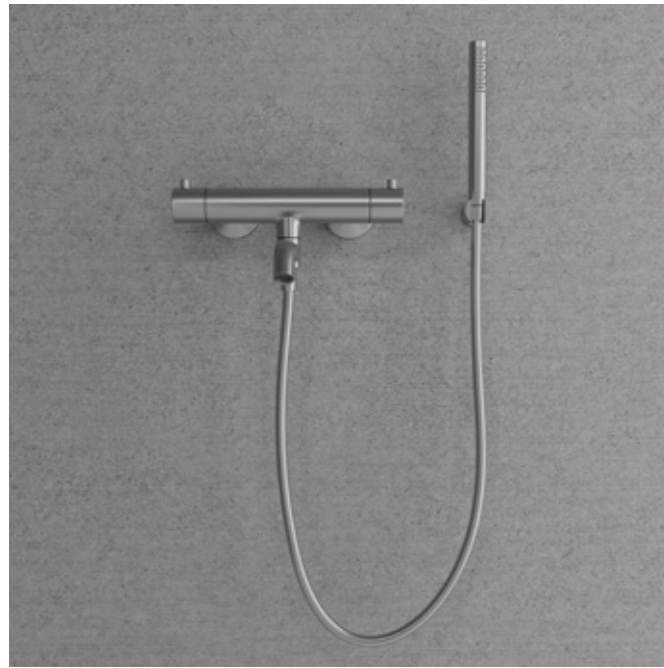

Original

More information at
scandtap.com

Pleasure 4

Minimalist bath mixer that reflects Scandinavian design influences. The hand shower delivers a gently enveloping spray.

- Dual functions: hand shower and bath spout
- Anti-limescale feature allows easy cleaning of the hand shower if water is rich in lime
- Made from stainless steel
- Swivelling bath spout
- Anti-kink hose
- 1.5 m shower hose
- Thermostatic mixer with integrated shower outlet

Colour	Art. no	Price
Original	20040	£ 829
Sand	20046	£ 1169
Amber	20047	£ 1169
Shadow	20048	£ 1389
Classic	20049	£ 1379
Black	20148	£ 1389
Rust	20041	£ 1529
Scrap	20042	£ 1529
Coal	20043	£ 1529

Technical data

CC 150

Shower hose: 1,5 m