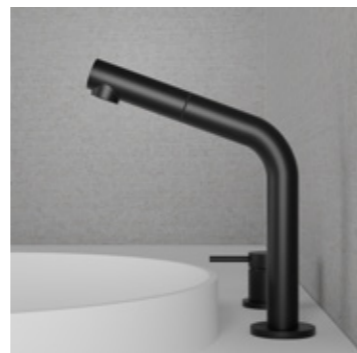

New!

Harmonized B2P

Basin mixer with separate spout and lever. Elegant and minimalist design, with practical realisation. Designed with a discreet pull-out nozzle for easy cleaning. Works excellently with recessed washbasins and integrated installation for extra hand space. The distance and angle between the handle and spout can be adjusted to your personal preferences and needs.

- The handle can be mounted to the right or left of the spout.
- The spout rotation range is adjustable, making cleaning the basin easier. The spout can also be locked at 0°.
- Pull-out nozzle.
- Made of stainless steel.
- Neoperl nozzle.

Colour	Art. no	Price
Original	10270	£ 789
Sand	10276	£ 909
Amber	10277	£ 909
Shadow	10278	£ 979
Classic	10279	£ 979
Black	10378	£ 979

Technical data

Hole diameter spout: 35 mm
Hole diameter handle: 35 mm
Recommended CC between spout and handle: 100-300 mm
Rotation 0°, 110° or 360°
Water connection: G3/8"
Cold-Start function

More information at
scandtap.com

Black