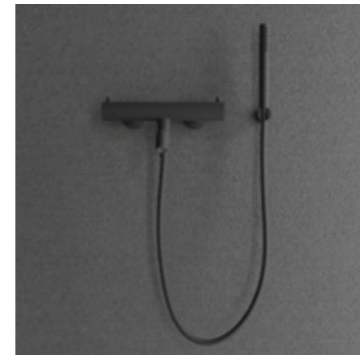

Scrap

Classic

Coal

More information at
scandtap.com

Pleasure 4

Minimalist bath mixer that reflects Scandinavian design influences. The hand shower delivers a gently enveloping spray.

- Dual functions: hand shower and bath spout
- Anti-limescale feature allows easy cleaning of the hand shower if water is rich in lime
- Made from stainless steel
- Swivelling bath spout
- Anti-kink hose
- 1.5 m shower hose
- Thermostatic mixer with integrated shower outlet