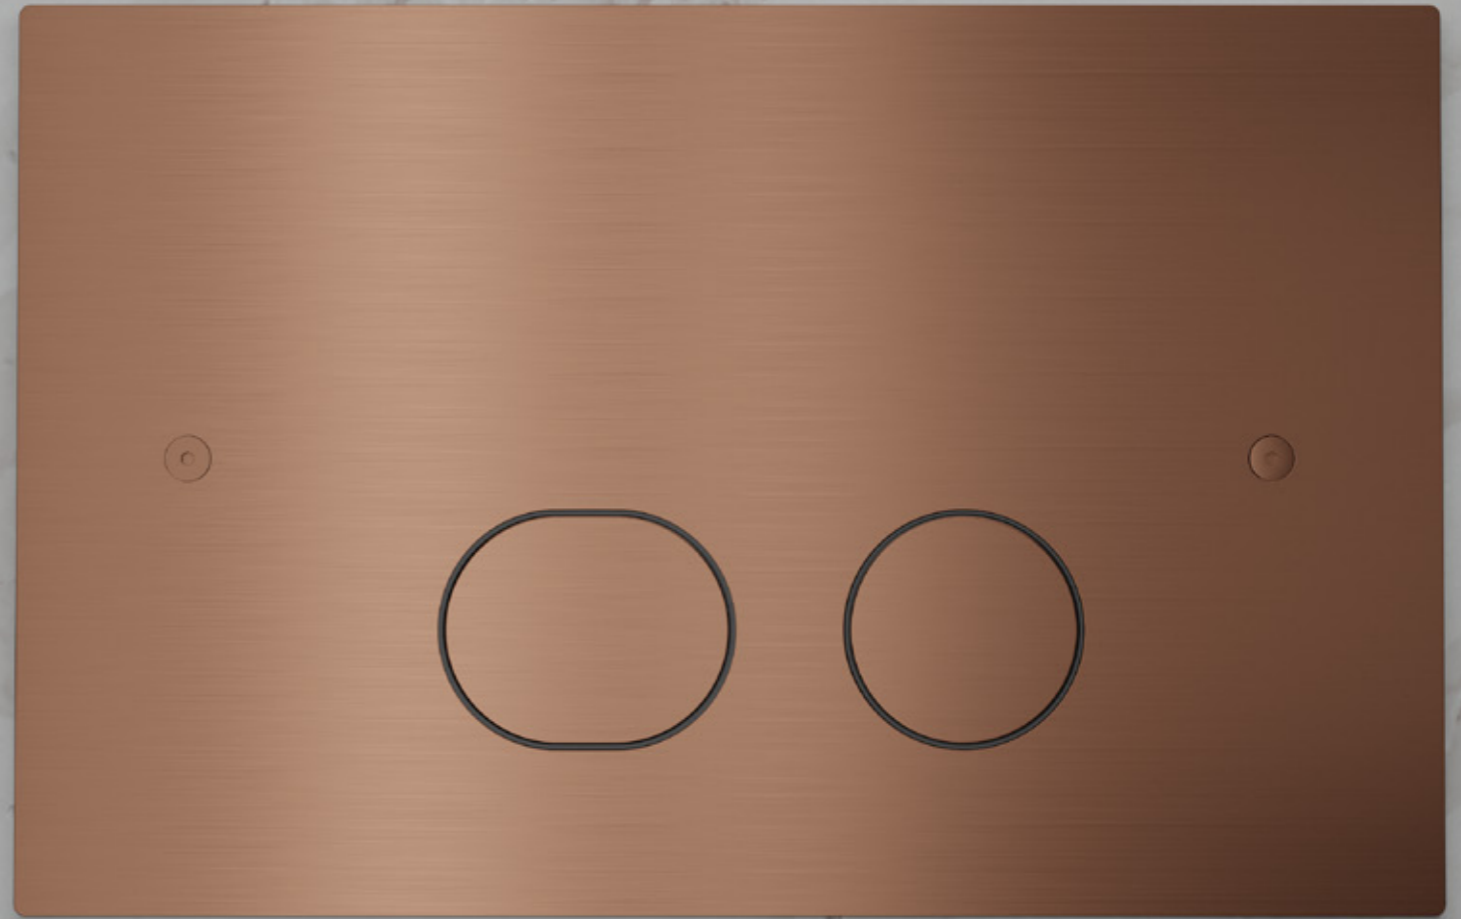

Steel Style

Elegant, wall-mounted flush plate with two smooth-action buttons for half flush and full flush. The slimline plate in solid stainless steel adds a distinctive highlight. Matches the rest of the range in colour and design.

- Made of stainless steel
- Secured with the included screws, which feature a matching finish as a design detail.

Colour	Art. no	Price
Original	15060	£ 329
Sand	15061	£ 389
Amber	15062	£ 389
Shadow	15063	£ 419
Classic	15069	£ 409
Black	15163	£ 419
Rust	15064	£ 429
Scrap	15065	£ 429
Coal	15066	£ 429

Technical data

CC: 190 mm
Dimensions: 250 x 160 x 3 mm
Full and half flush
Fits Geberit Duofix Sigma H112 WC frame
6/3 litre flush

More information at
scandtap.com