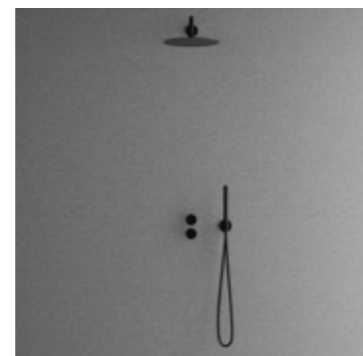

Shadow

Harmonized 2x Ce

Built-in thermostatic mixer with elegant slimline details. Concealed installation behind the wall gives the bathroom a harmonious, minimalist look. Includes a thin, wide, wall-mounted ceiling shower head and a cylindrical hand shower that delivers a soft, comfortable, wide jet. Timeless design combined with Scandinavian style. This mixer is best installed together with the Scandtap Box Ce, which can be found on page 143.

- Two functions: Ceiling shower and hand shower
- Made of stainless steel
- Approved by SINTEF and KIWA
- Two separate levers for adjusting temperature and water pressure
- Wall-mounted ceiling shower head
- Tiltable ceiling shower head
- Anti-twist hose
- Anti-limescale feature allows easy cleaning of the ceiling shower head and hand shower even if the water is hard
- Reliable Vernet thermostat is also resistant to lime-rich water and is designed to quickly react to pressure and temperature changes in the water flow, providing a consistent water temperature
- Supplied with cover in matching colour for the leak indicator

Colour	Art. no	Price
Original	21220	£ 1480
Sand	21226	£ 1810
Amber	21227	£ 1810
Shadow	21328	£ 2030
Classic	21229	£ 2679
Black	21320	£ 2030
Rust	21221	£ 2240
Scrap	21222	£ 2240
Coal	21223	£ 2240

Technical data

Wall-mounted ceiling shower bracket: CC 460 mm (the ceiling shower bracket's ultimate protrusion from the wall depends on the thickness of the tiles and the sealing layer)

Ceiling shower head: Ø300 mm

Shower hose: 1.5 m

More information at
scandtap.com