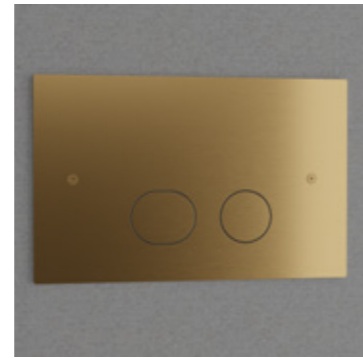

Sand

Steel Style

Elegant, wall-mounted flush plate with two smooth-action buttons for half flush and full flush. The slimline plate in solid stainless steel adds a distinctive highlight. Matches the rest of the range in colour and design.

- Made of stainless steel
- Secured with the included screws, which feature a matching finish as a design detail.

Colour	Art. no	Price
Original	15060	£ 329
Sand	15061	£ 389
Amber	15062	£ 389
Shadow	15063	£ 419
Classic	15069	£ 409
Black	15163	£ 419
Rust	15064	£ 429
Scrap	15065	£ 429
Coal	15066	£ 429

Technical data

CC: 190 mm
Dimensions: 250 x 160 x 3 mm
Full and half flush
Fits Geberit Duofix Sigma H112 WC frame
6/3 litre flush

More information at
scandtap.com