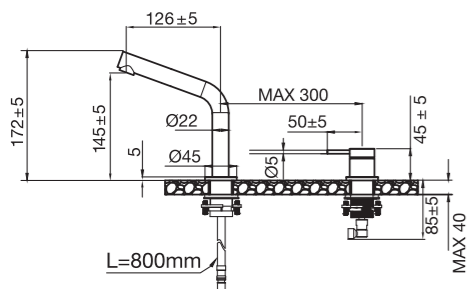

New!

Harmonized B2

Kitchen mixer with separate spout and lever. Elegant and minimalist design, with practical realisation. The distance and angle between the handle and spout can be adjusted to your personal preferences and needs.

- The handle can be mounted to the right or left of the spout.
- The spout rotation range is adjustable, making cleaning the basin easier. The spout can also be locked at 0°.
- Made of stainless steel.
- Neoperl nozzle.

Colour	Art. no	Price
Original	10260	£ 479
Sand	10266	£ 599
Amber	10267	£ 599
Shadow	10268	£ 669
Classic	10269	£ 629
Black	10367	£ 669

Technical data

Spout hole diameter: 35 mm
Handle hole diameter: 35 mm
Recommended CC between the spout and handle: 100–300 mm
Rotation: 0°, 110° or 360°
Connector: G 3/8

More information at scandtap.com