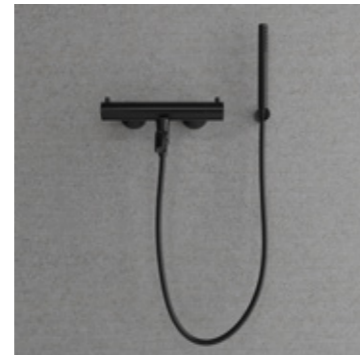

Amber

More information at
scandtap.com

Pleasure 4

Minimalist bath mixer that reflects Scandinavian design influences. The hand shower delivers a gently enveloping spray.

- Dual functions: hand shower and bath spout
- Anti-limescale feature allows easy cleaning of the hand shower if water is rich in lime
- Made from stainless steel
- Swivelling bath spout
- Anti-kink hose
- 1.5 m shower hose
- Thermostatic mixer with integrated shower outlet

Colour	Art. no	Price
Original	20040	£ 829
Sand	20046	£ 1169
Amber	20047	£ 1169
Shadow	20048	£ 1389
Classic	20049	£ 1379
Black	20148	£ 1389
Rust	20041	£ 1529
Scrap	20042	£ 1529
Coal	20043	£ 1529

Technical data

CC 150

Shower hose: 1,5 m