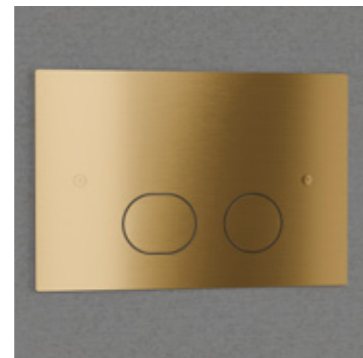

Sand

New! 2025

Steel Style T

Elegant, wall-mounted flush plate with two smooth-action buttons for half flush and full flush. The slimline plate in solid stainless steel adds a distinctive highlight. Matches the rest of the range in colour and design.

- Made of stainless steel
- Secured with the included screws, which feature a matching finish as a design detail.

Colour	Art. no	Price
Original	15070	£ 329
Sand	15071	£ 389
Amber	15072	£ 389
Shadow	15073	£ 419
Classic	15079	£ 409
Black	15173	£ 419
Rust	15074	£ 429
Scrap	15075	£ 429
Coal	15076	£ 429

Technical data

CC: 160 mm
Dimensions: 220 x 150 x 3 mm
Full and half flush
Fits TECE WC frame
6/3 litre flush

More information at
scandtap.com