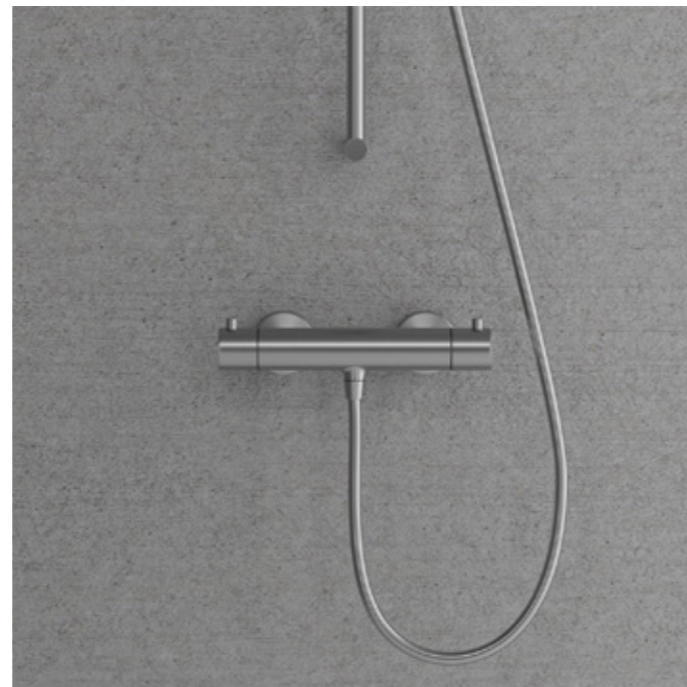

Technical data

CC 150

More information at scandtap.com