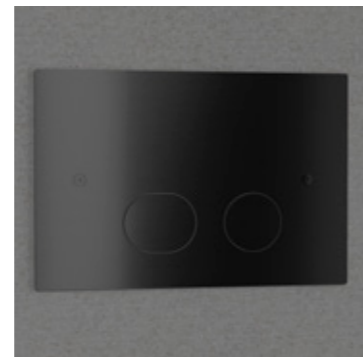

Shadow

Scrap

Classic

Coal

New! 2025

Steel Style T

Elegant, wall-mounted flush plate with two smooth-action buttons for half flush and full flush. The slimline plate in solid stainless steel adds a distinctive highlight. Matches the rest of the range in colour and design.