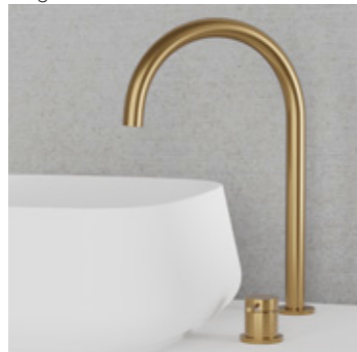

New!

Harmonized K2

Mixer with separate spout and handle. Modern minimalist design with slim shapes and great adaptability. Distance and angle between grip and spout can be adjusted according to personal taste and needs. The mixer has a soft design language that gives a clean impression.

- Made from stainless steel
- Cold-Start function
- Can be locked in position so spout cannot be moved
- Neoperl nozzle

When installed in furniture with limited space under the worktop (e.g. due to a drawer), a 90° installation kit is available for purchase. See page 70.

Colour	Art. no	Price
Original	30140	£ 469
Sand	30141	£ 569
Amber	30142	£ 569
Shadow	30143	£ 659
Classic	30144	£ 619
Black	30243	£ 659

Technical data

Hole diameter spout: 35 mm
Hole diameter handle: 35 mm
Recommended CC between spout and handle: 100-300 mm
Rotation 0°, 110° or 360°
Water connection: G3/8"
Cold-Start function

More information at scandtap.com

Original