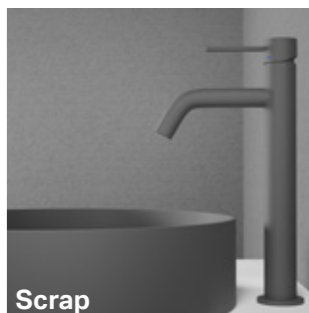

Scrap

Stylish industrial finish in a modern guise. The matt dark-grey finish creates a clean and contemporary look, while also evoking rougher surfaces such as cement and concrete. Scrap draws inspiration from turn-of-the-century industry and creates associations with a charm and mystery that can be linked to many objects from this era.