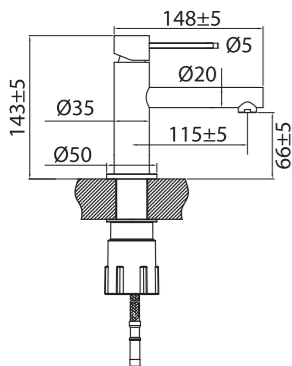

Technical data

Hole diameter: 35 mm

More information at scandtap.com

New!

Harmonized K2

Mixer with separate spout and handle. Modern minimalist design with slim shapes and great adaptability. Distance and angle between grip and spout can be adjusted according to personal taste and needs. The mixer has a soft design language that gives a clean impression.