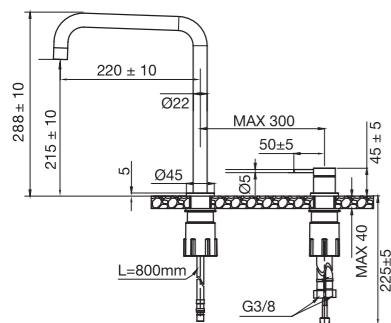

Technical data

Spout hole diameter: 35 mm

Handle hole diameter: 35 mm

Recommended CC between the spout and handle: 100-300 mm

Rotation: 0°, 110° or 360°.

Connector: G 3/8.

More information at
scandtap.com

Original