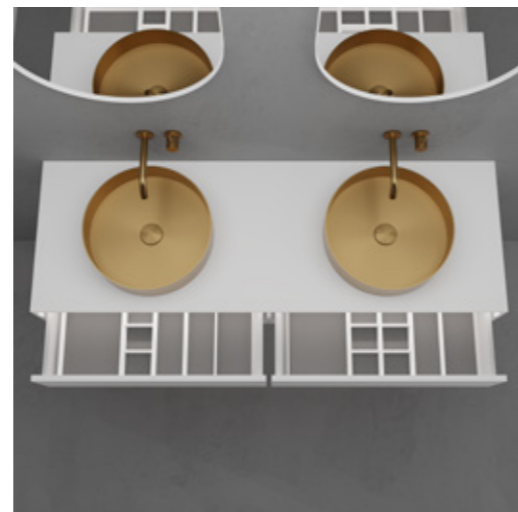

Technical data

W1400xD475xH200 mm

Weight: 56 kg

Art. no	Price
46254	£ 3029

More information at scandtap.com