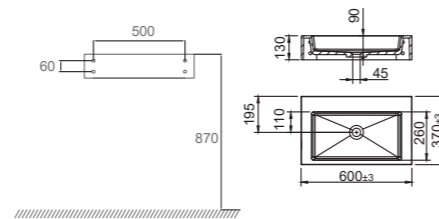

- Made of Solid Surface

Technical data

Dimensions: W600xD370xH130 mm

Weight: 14.5 kg

Art. no **Price**
46101 £ 829

More information at scandtap.com

Solid SW2

Wall-mounted basin in matte white Solid Surface. With a Scandinavian design inspired by exclusive hotel style. Gentle features and a smooth, low-maintenance surface. Minimalist design and quality material – ideal for creating a timeless interior. With practical display and storage surfaces.