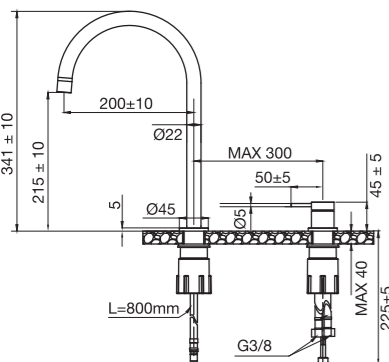

New!

Harmonized K2

Mixer with separate spout and handle. Modern minimalist design with slim shapes and great adaptability. Distance and angle between grip and spout can be adjusted according to personal taste and needs. The mixer has a soft design language that gives a clean impression.

- Made from stainless steel
- Cold-Start function
- Can be locked in position so spout cannot be moved
- Neoperl nozzle

When installed in furniture with limited space under the worktop (e.g. due to a drawer), a 90° installation kit is available for purchase. See page 70.

Colour	Art. no	Price
Original	30140	£ 469
Sand	30141	£ 569
Amber	30142	£ 569
Shadow	30143	£ 659
Classic	30144	£ 619
Black	30243	£ 659

Technical data

Hole diameter spout: 35 mm
Hole diameter handle: 35 mm
Recommended CC between spout and handle: 100-300 mm
Rotation 0°, 110° or 360°
Water connection: G3/8"
Cold-Start function

More information at scandtap.com