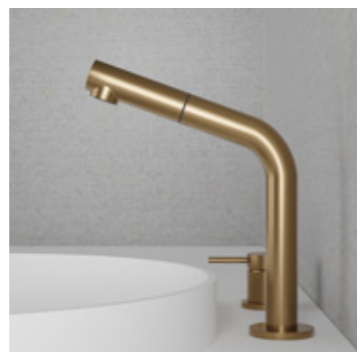

New!

Harmonized B2P

Basin mixer with separate spout and lever. Elegant and minimalist design, with practical realisation. Designed with a discreet pull-out nozzle for easy cleaning. Works excellently with recessed washbasins and integrated installation for extra hand space. The distance and angle between the handle and spout can be adjusted to your personal preferences and needs.

- The handle can be mounted to the right or left of the spout.
- The spout rotation range is adjustable, making cleaning the basin easier. The spout can also be locked at 0°.
- Pull-out nozzle.
- Made of stainless steel.
- Neoperl nozzle.

Colour	Art. no	Price
Original	10270	£ 789
Sand	10276	£ 909
Amber	10277	£ 909
Shadow	10278	£ 979
Classic	10279	£ 979
Black	10378	£ 979

Technical data

Hole diameter spout: 35 mm
Hole diameter handle: 35 mm
Recommended CC between spout and handle: 100-300 mm
Rotation 0°, 110° or 360°
Water connection: G3/8"
Cold-Start function

More information at
scandtap.com

Sand