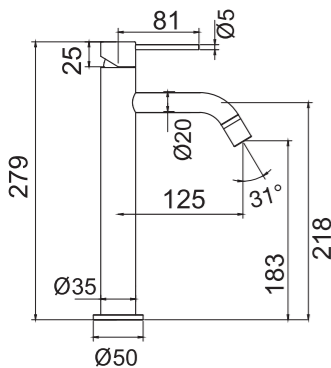

Technical data

Hole diameter: 35 mm

More information at scandtap.com

Sand