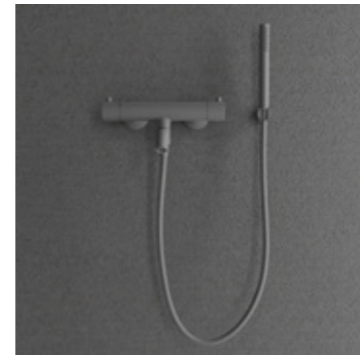

Scrap

Classic

Coal

More information at
scandtap.com

Pleasure 4

Minimalist bath mixer that reflects Scandinavian design influences. The hand shower delivers a gently enveloping spray.

- Dual functions: hand shower and bath spout
- Anti-limescale feature allows easy cleaning of the hand shower if water is rich in lime
- Made from stainless steel
- Swivelling bath spout
- Anti-kink hose
- 1.5 m shower hose
- Thermostatic mixer with integrated shower outlet