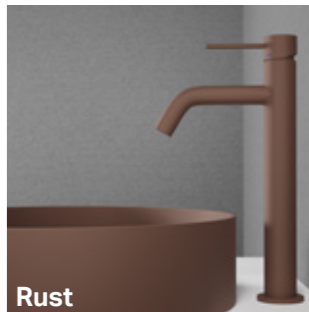

Scrap

Stylish industrial finish in a modern guise. The matt dark-grey finish creates a clean and contemporary look, while also evoking rougher surfaces such as cement and concrete. Scrap draws inspiration from turn-of-the-century industry and creates associations with a charm and mystery that can be linked to many objects from this era.