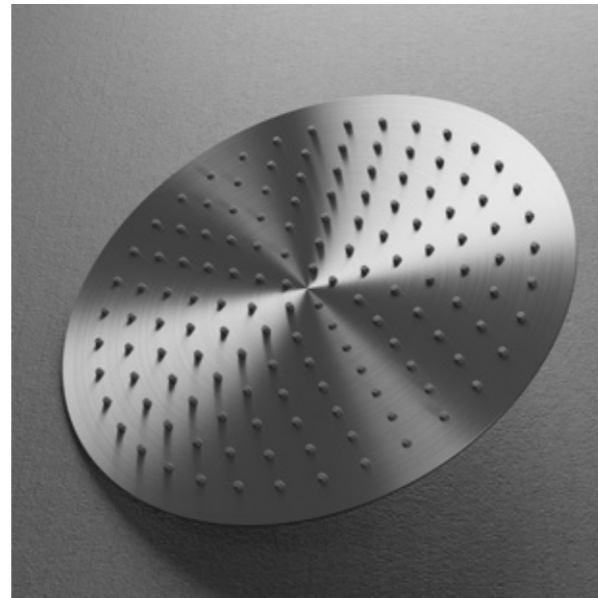

Harmonized head shower

Round, wide, tiltable ceiling shower head, Ø300 mm. The ceiling shower head aerates the water for an extra comfortable water jet. Compatible with ceiling and wall brackets in the Harmonized and Pleasure series.

Colour	Art. no	Price
Original	21100	£ 289
Sand	21106	£ 409
Amber	21107	£ 409
Shadow	21108	£ 459
Classic	21109	£ 439
Black	21208	£ 459
Rust	21101	£ 509
Scrap	21102	£ 509
Coal	21103	£ 509

More information at scandtap.com

Harmonized long pipe

Long ceiling shower bracket compatible with ceiling-mounted built-in shower in the Harmonized series. Ideal for bathrooms with high ceiling height.

Colour	Art. no	Price
Original	21130	£ 179
Sand	21136	£ 189
Amber	21137	£ 189
Shadow	21138	£ 199
Classic	21139	£ 189
Black	21238	£ 199
Rust	21131	£ 219
Scrap	21132	£ 219
Coal	21133	£ 219

Technical data

Length: 200 mm (the ceiling shower bracket's ultimate length depends on the thickness of the plasterboard and/or other ceiling materials)

More information at scandtap.com