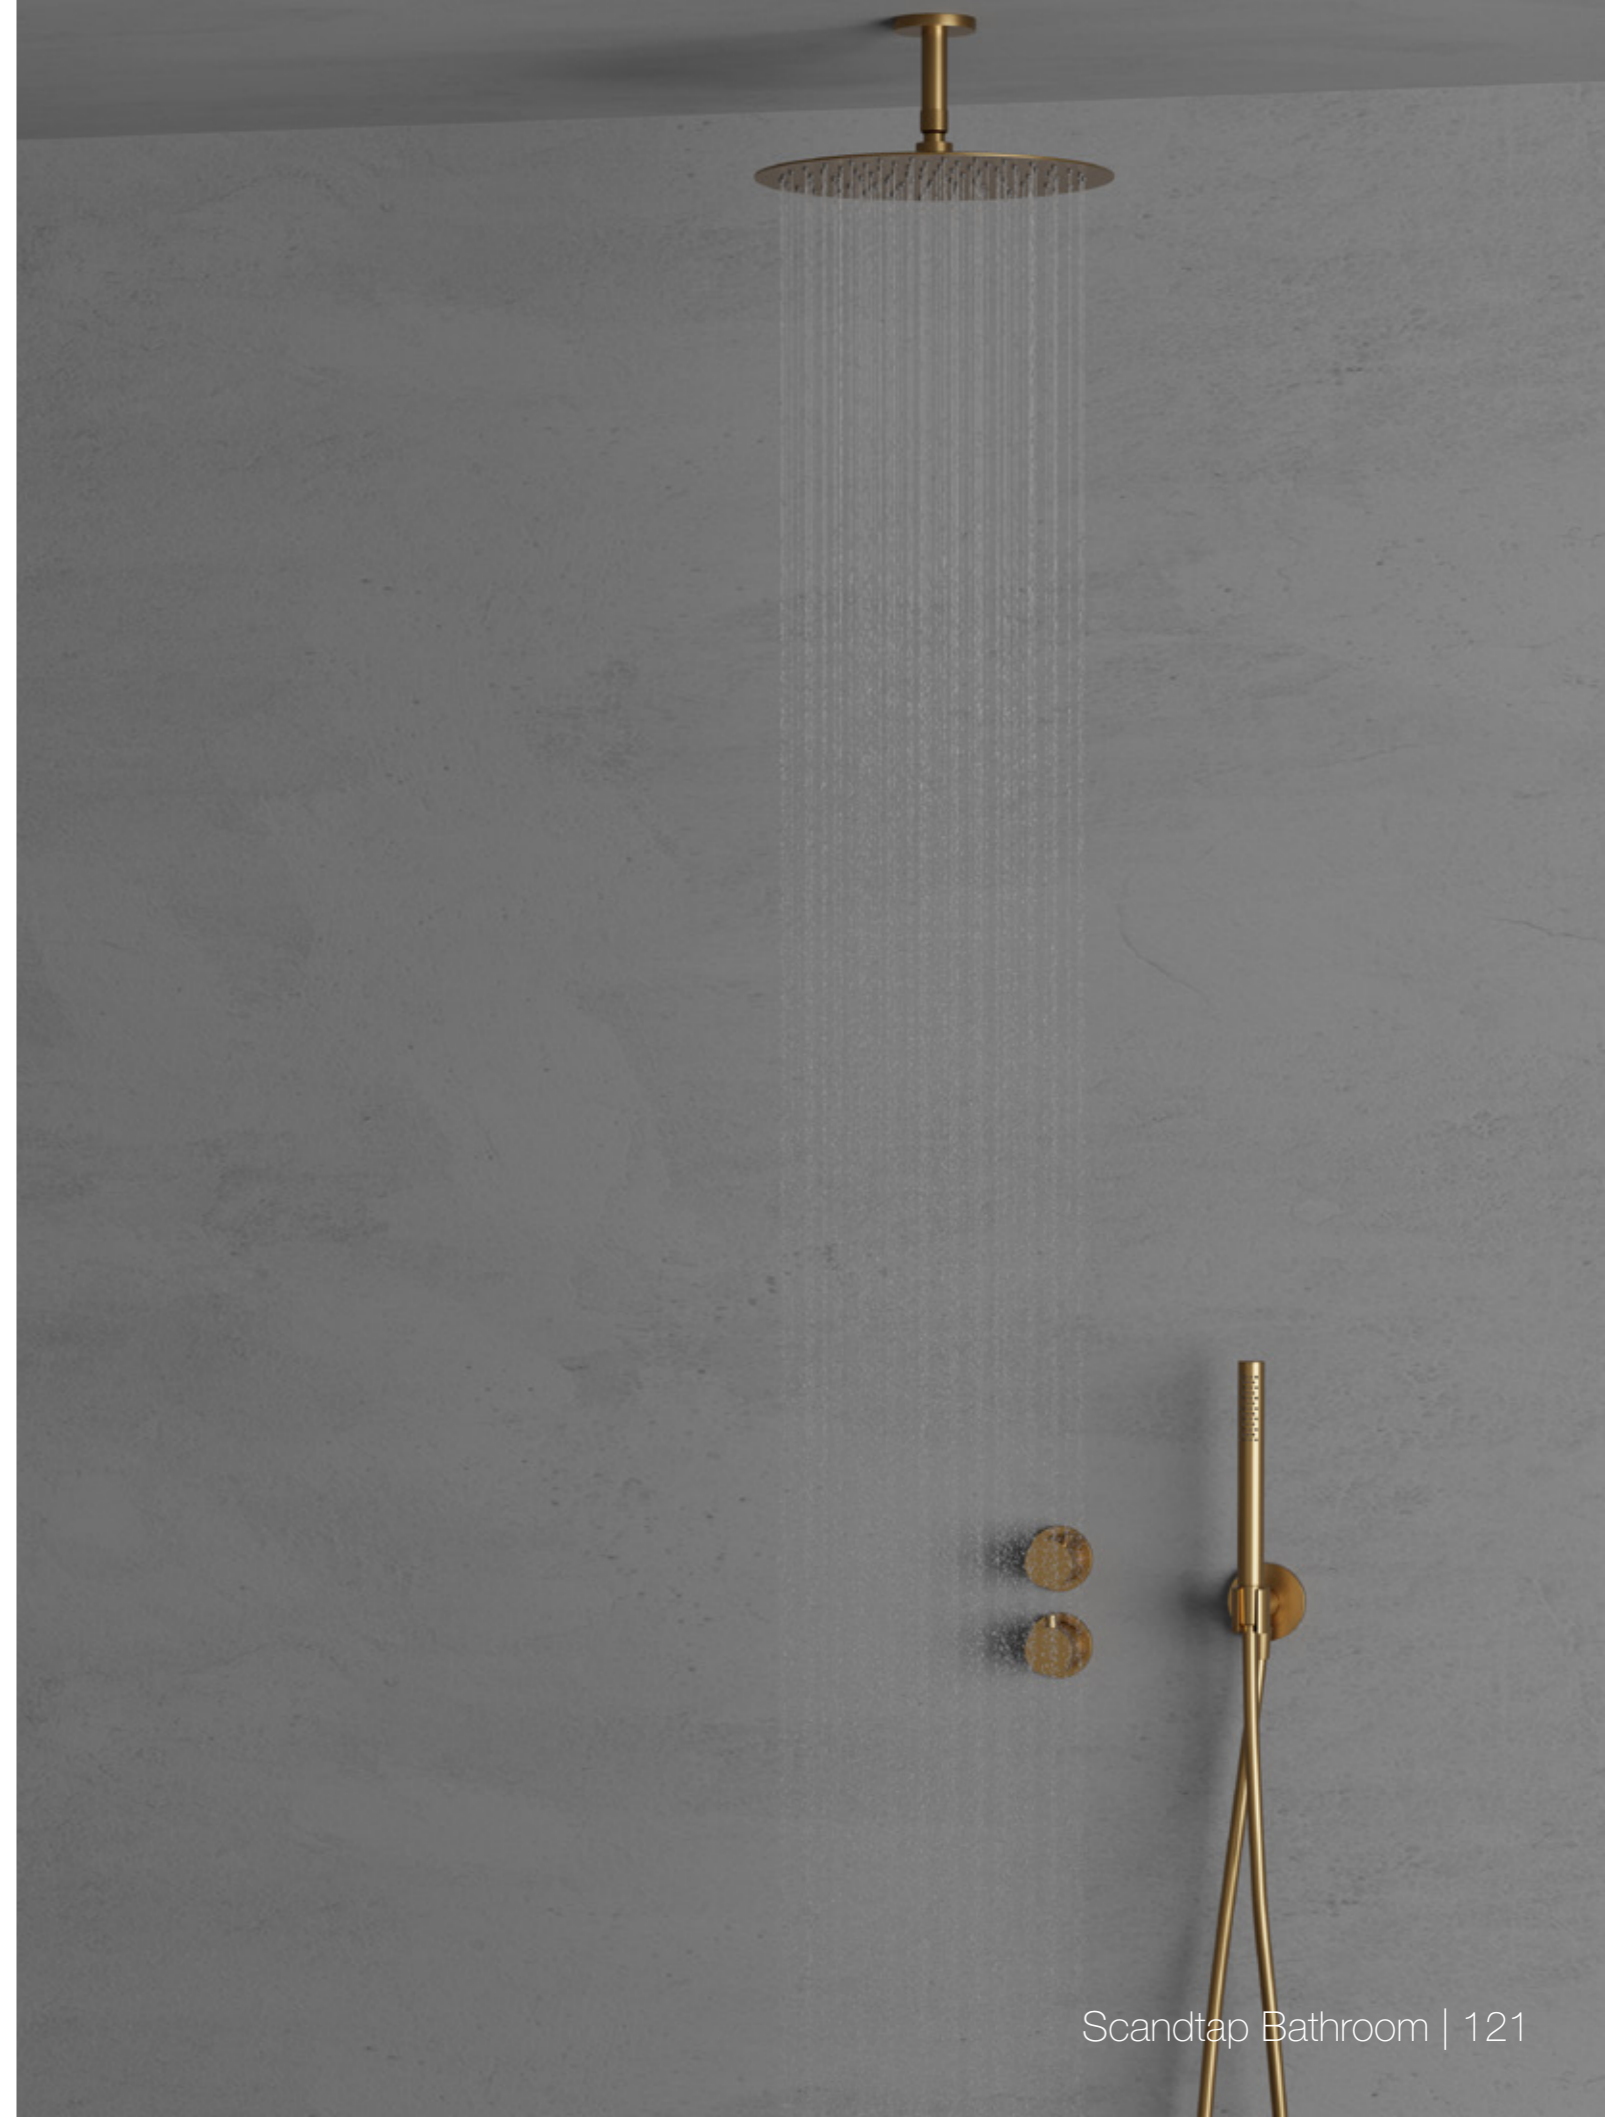

Harmonized 2y Ce

Built-in thermostatic mixer with elegant slimline details. Concealed installation behind the wall gives the bathroom a harmonious, minimalist look. Includes a thin, wide, wall-mounted ceiling shower head and a cylindrical hand shower that delivers a soft, comfortable, wide jet. Timeless design combined with Scandinavian style. This mixer is best installed together with the Scandtap Box Ce, which can be found on page 143.

- Two functions: Ceiling shower and hand shower
- Made of stainless steel
- Approved by SINTEF and KIWA
- Two separate levers for adjusting temperature and water pressure
- Ceiling-mounted ceiling shower head
- Tiltable ceiling shower head
- Anti-twist hose
- Anti-limescale feature allows easy cleaning of the ceiling shower head and hand shower even if the water is hard
- Reliable Vernet thermostat is also resistant to lime-rich water and is designed to quickly react to pressure and temperature changes in the water flow, providing a consistent water temperature
- Supplied with cover in matching colour for the leak indicator

Colour	Art. no	Price
Original	21230	£ 1480
Sand	21236	£ 1810
Amber	21237	£ 1810
Shadow	21338	£ 2030
Classic	21239	£ 1900
Black	21330	£ 2030
Rust	21231	£ 2240
Scrap	21232	£ 2240
Coal	21233	£ 2240

Technical data

Ceiling-mounted ceiling shower bracket: CC 85 mm (the ceiling shower bracket's ultimate length depends on the thickness of the plasterboard and/or other ceiling materials)

Ceiling shower head: Ø300 mm

Shower hose: 1.5 m

More information at
scandtap.com