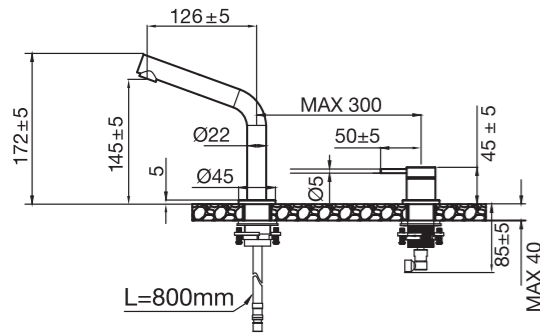

New!

Harmonized B2

Basin mixer with separate spout and lever. Elegant and minimalist design, with practical realisation. Works excellently with recessed washbasins and integrated installation for extra hand space. The distance and angle between the handle and spout can be adjusted to your personal preferences and needs.

- The handle can be mounted to the right or left of the spout.
- The spout rotation range is adjustable, making cleaning the basin easier. The spout can also be locked at 0°.
- Made of stainless steel.
- Neoperl nozzle.

Colour	Art. no	Price
Original	10260	£ 479
Sand	10266	£ 599
Amber	10267	£ 599
Shadow	10268	£ 669
Classic	10269	£ 629
Black	10367	£ 669

Technical data

Hole diameter spout: 35 mm
Hole diameter handle: 35 mm
Recommended CC between spout and handle: 100-300 mm
Rotation 0°, 110° or 360°
Water connection: G3/8"
Cold-Start function
NOTE! Distance between the bottom of the mixer and the lowest point of the connector pipe: 90 mm.

More information at scandtap.com