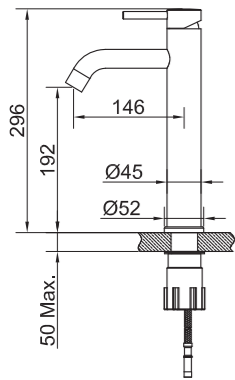

Technical data

Hole diameter: 35 mm

More information at scandtap.com