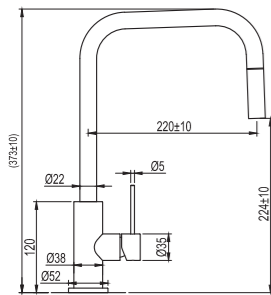

Accent Square

Slimline kitchen mixer with pull-out spout. The design language is a fusion between soft shapes and clean lines that combines elegance and simplicity.

- Made from stainless steel
- Pull-out spout
- Directional Neoperl nozzle
- Adjustable aerator

Colour	Art. no	Price
Original	30110	£ 629
Sand	30111	£ 749
Amber	30112	£ 749
Shadow	30113	£ 809
Rust	32110	£ 869
Scrap	32111	£ 869
Coal	32112	£ 869

Technical data

Hole diameter: 35 mm
Rotation 360° or 0°

More information at scandtap.com

Original