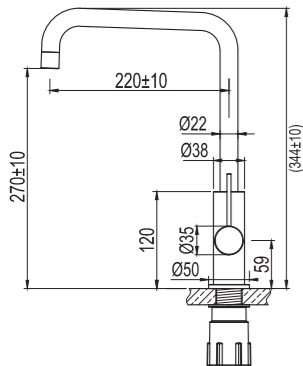

Technical data

Hole diameter: 35 mm