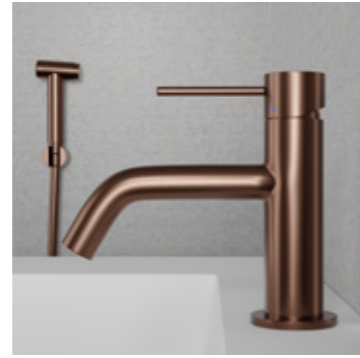

New! 2025

Voyage B

Basin mixer with bidet function in stainless steel. The same stylish design as Voyage, equipped with a bidet sprayer in stainless steel. Fitted with high-quality components that save water while providing ample flow.

- Made from stainless steel
- Neoperl aerator

Colour	Art. no	Price
Original	10280	£ 479
Sand	10281	£ 599
Amber	10282	£ 599
Shadow	10283	£ 659
Classic	10289	£ 659
Black	10373	£ 659
Rust	10284	£ 689
Scrap	10285	£ 689
Coal	10286	£ 689

Technical data

Hole diameter: 35 mm

More information at scandtap.com

Amber