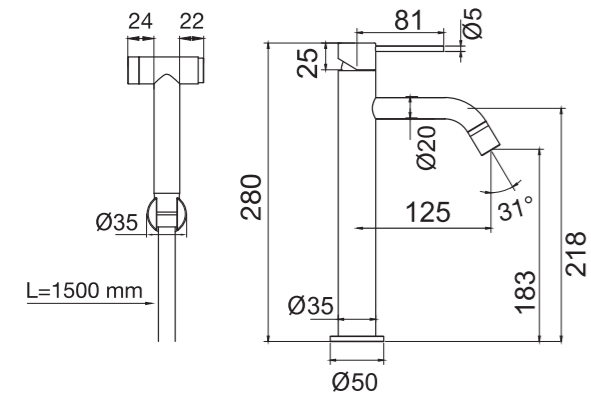

Technical data

Hole diameter: 35 mm

More information at
scandtap.com

Sand