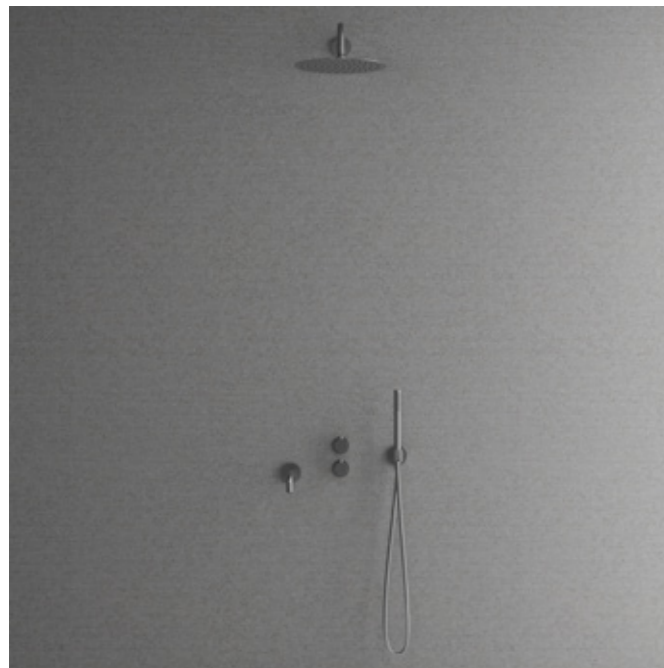

Ceiling-mounted ceiling shower bracket: CC 200 mm (the ceiling shower bracket's ultimate length depends on the thickness of the plasterboard and/or other ceiling materials)

Ceiling shower head: Ø300 mm

Shower hose: 1.5 m

More information at
scandtap.com

Classic

Coal

Original

Harmonized 3x Ce

Built-in thermostatic mixer with elegant slimline details. Concealed installation behind the wall gives the bathroom a harmonious, minimalist look. Includes a thin, wide, wall-mounted ceiling shower head, a bath spout with a minimalist design and a cylindrical hand shower that delivers a soft, comfortable, wide jet. Timeless design combined with Scandinavian style. This mixer is best installed together with the Scandtap Box Ce, which can be found on page 143.

- Three functions: Ceiling shower, hand shower and bath spout
- Made of stainless steel
- Approved by SINTEF and KIWA
- Two separate levers for adjusting temperature and water pressure
- Wall-mounted ceiling shower head
- Tiltable ceiling shower head
- Anti-twist hose
- Anti-limescale feature allows easy cleaning of the hand shower and ceiling shower head even if the water is hard
- Reliable Vernet thermostat is also resistant to lime-rich water and is designed to quickly react to pressure and temperature changes in the water flow, providing a consistent water temperature
- Supplied with cover in matching colour for the leak indicator