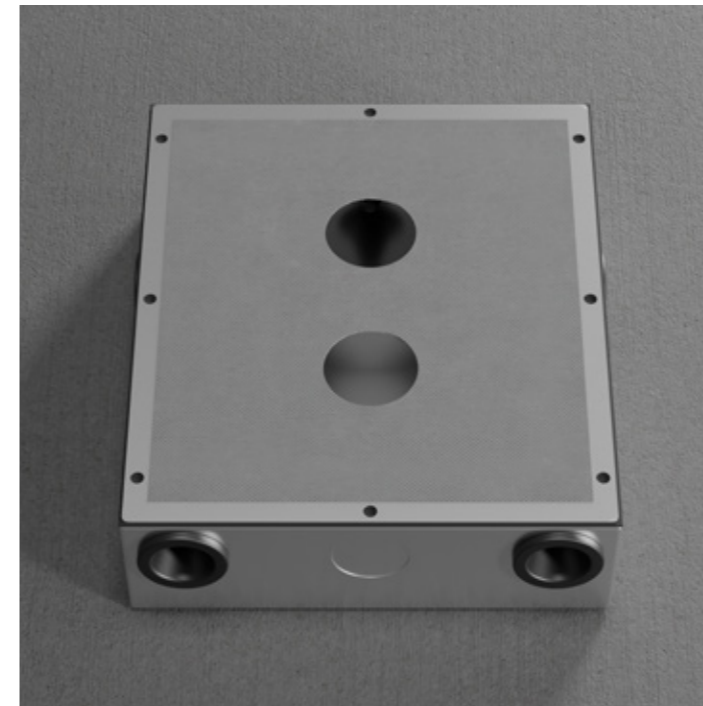

Scandtap Box 1

Leak-proof stainless steel box for built-in installation together with built-in mixer, which protects against water leakage behind wall. Compatible with all built-in mixers in the Harmonized series. This built-in box has a greater depth than some wall constructions. Check the dimensions and consult your installer. For an installation box designed for more compact walls, see page 143.

- Made of stainless steel
- Compliant with Safe Water Installation Industry Regulations 2021:1.
- Approved by SINTEF, TG 20819
- Type approved by RISE
- System approved by RISE
- Approved for use with 23+ sealing layer brands

Art. no 21160 **Price** £ 779

More information at scandtap.com

See scandtap.com for technical information and all our built-in solutions.