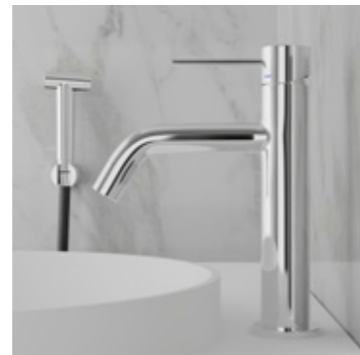

Scrap

Classic

Coal

Original

New! 2025

Voyage High B

Basin mixer with bidet function in stainless steel. The same stylish design as Voyage, equipped with a bidet sprayer in stainless steel. A tall model with a seamless body that is ideal for free-standing basins. Fitted with high-quality components that save water while providing ample flow.