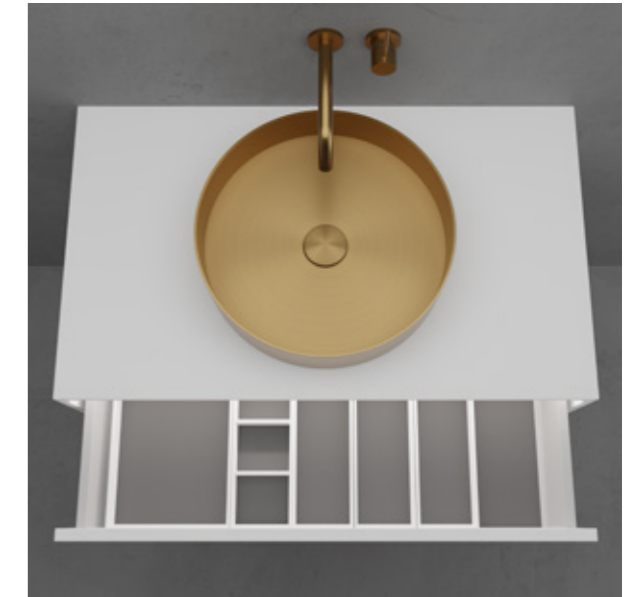

Drawer Light

Drawer light. The light switches on and off automatically when the drawer opens and closes.

- Includes a driver that makes the light dimmable

Name	Length	Suitable for	Art. no	Price
Drawer Light P600	575mm	Solid S600	48011	£ 159
Drawer Light P800	775 mm	Solid S800	48013	£ 169
Drawer Light P1000	975 mm	Solid S1000	48015	£ 219
Drawer Light P1400	681 mm (x2)	Solid S1400	48017	£ 289

Technical data
3500K

More information at scandtap.com