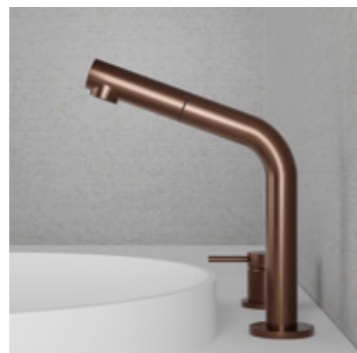

New!

Harmonized B2P

Basin mixer with separate spout and lever. Elegant and minimalist design, with practical realisation. Designed with a discreet pull-out nozzle for easy cleaning. Works excellently with recessed washbasins and integrated installation for extra hand space. The distance and angle between the handle and spout can be adjusted to your personal preferences and needs.

- The handle can be mounted to the right or left of the spout.
- The spout rotation range is adjustable, making cleaning the basin easier. The spout can also be locked at 0°.
- Pull-out nozzle.
- Made of stainless steel.
- Neoperl nozzle.

Colour	Art. no	Price
Original	10270	£ 789
Sand	10276	£ 909
Amber	10277	£ 909
Shadow	10278	£ 979
Classic	10279	£ 979
Black	10378	£ 979

Technical data

Hole diameter spout: 35 mm
Hole diameter handle: 35 mm
Recommended CC between spout and handle: 100-300 mm
Rotation 0°, 110° or 360°
Water connection: G3/8"
Cold-Start function

More information at
scandtap.com

Amber