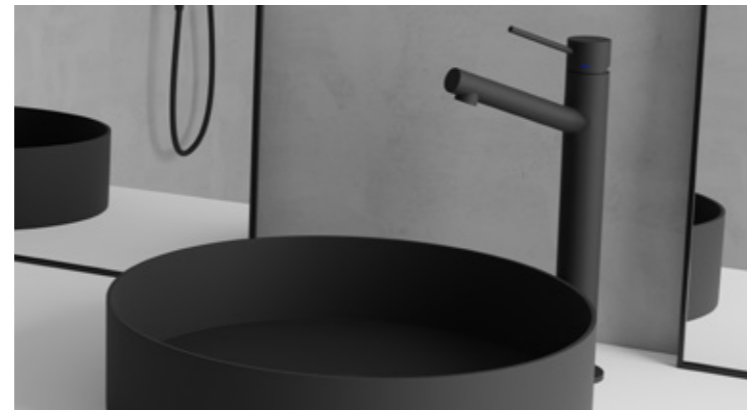

Classic

Coal