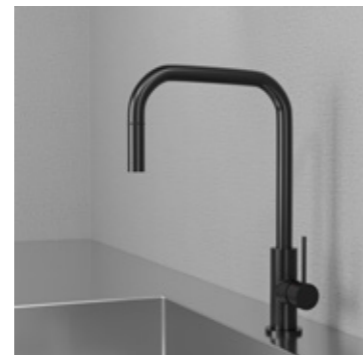

Accent Square

Slimline kitchen mixer with pull-out spout. The design language is a fusion between soft shapes and clean lines that combines elegance and simplicity.

- Made from stainless steel
- Pull-out spout
- Directional Neoperl nozzle
- Adjustable aerator

Colour	Art. no	Price
Original	30110	£ 629
Sand	30111	£ 749
Amber	30112	£ 749
Shadow	30113	£ 809
Rust	32110	£ 869
Scrap	32111	£ 869
Coal	32112	£ 869

Technical data

Hole diameter: 35 mm
Rotation 360° or 0°

More information at scandtap.com

Shadow