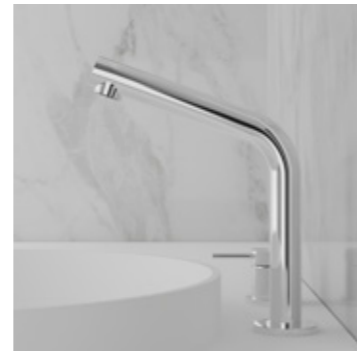

New!

Harmonized B2

Basin mixer with separate spout and lever. Elegant and minimalist design, with practical realisation. Works excellently with recessed washbasins and integrated installation for extra hand space. The distance and angle between the handle and spout can be adjusted to your personal preferences and needs.

- The handle can be mounted to the right or left of the spout.
- The spout rotation range is adjustable, making cleaning the basin easier. The spout can also be locked at 0°.
- Made of stainless steel.
- Neoperl nozzle.

Colour	Art. no	Price
Original	10260	£ 479
Sand	10266	£ 599
Amber	10267	£ 599
Shadow	10268	£ 669
Classic	10269	£ 629
Black	10367	£ 669

Technical data

Hole diameter spout: 35 mm
Hole diameter handle: 35 mm
Recommended CC between spout and handle: 100-300 mm
Rotation 0°, 110° or 360°
Water connection: G3/8"
Cold-Start function
NOTE! Distance between the bottom of the mixer and the lowest point of the connector pipe: 90 mm.

More information at scandtap.com