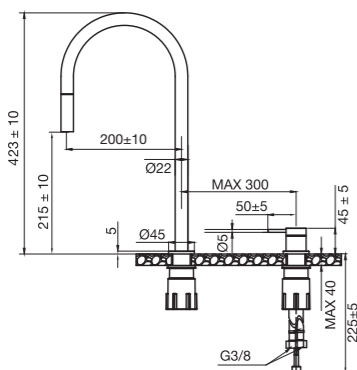

Technical data

Hole diameter spout: 35 mm
 Hole diameter handle: 35 mm
 Recommended CC between spout and handle: 100-300 mm
 Rotation 0°, 110° or 360°
 Water connection: G3/8"
 Cold-Start function

More information at scandtap.com