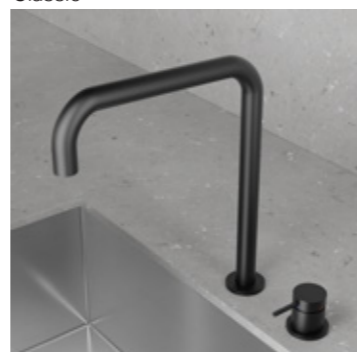

Classic

Black