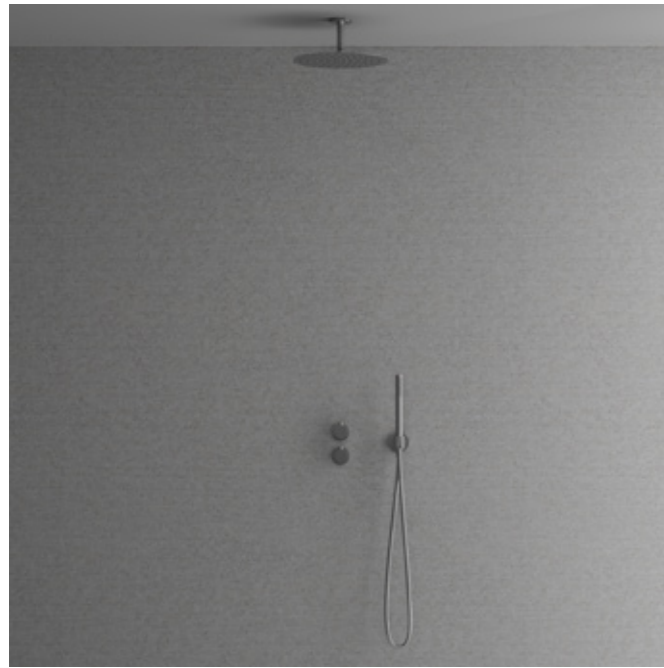

Original

Harmonized 2y Ce

Built-in thermostatic mixer with elegant slimline details. Concealed installation behind the wall gives the bathroom a harmonious, minimalist look. Includes a thin, wide, wall-mounted ceiling shower head and a cylindrical hand shower that delivers a soft, comfortable, wide jet. Timeless design combined with Scandinavian style. This mixer is best installed together with the Scandtap Box Ce, which can be found on page 143.

- Two functions: Ceiling shower and hand shower
- Made of stainless steel
- Approved by SINTEF and KIWA
- Two separate levers for adjusting temperature and water pressure
- Ceiling-mounted ceiling shower head
- Tiltable ceiling shower head
- Anti-twist hose
- Anti-limescale feature allows easy cleaning of the ceiling shower head and hand shower even if the water is hard
- Reliable Vernet thermostat is also resistant to lime-rich water and is designed to quickly react to pressure and temperature changes in the water flow, providing a consistent water temperature
- Supplied with cover in matching colour for the leak indicator

Colour	Art. no	Price
Original	21230	£ 1480
Sand	21236	£ 1810
Amber	21237	£ 1810
Shadow	21338	£ 2030
Classic	21239	£ 1900
Black	21330	£ 2030
Rust	21231	£ 2240
Scrap	21232	£ 2240
Coal	21233	£ 2240

Technical data

Ceiling-mounted ceiling shower bracket: CC 85 mm (the ceiling shower bracket's ultimate length depends on the thickness of the plasterboard and/or other ceiling materials)

Ceiling shower head: Ø300 mm

Shower hose: 1.5 m

More information at
scandtap.com