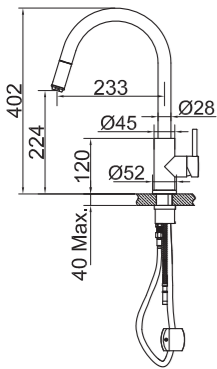

Technical data

Hole diameter: 35 mm
Rotation 360°

More information at scandtap.com