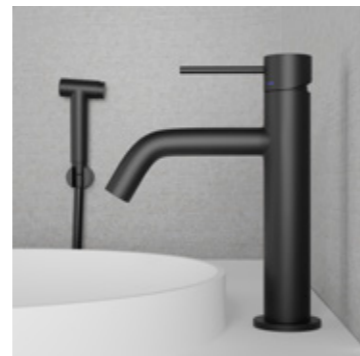

New! 2025

Voyage Medium B

Basin mixer with bidet function in stainless steel. The same stylish design as Voyage, equipped with a bidet sprayer in stainless steel. A model in medium height with a seamless body that is perfect for inset basins and integrated ones for extra hand space. Fitted with high-quality components that save water while providing ample flow.

- Made from stainless steel
- Neoperl aerator

Colour	Art. no	Price
Original	10290	£ 509
Sand	10291	£ 659
Amber	10292	£ 659
Shadow	10293	£ 699
Classic	10299	£ 699
Black	10383	£ 699
Rust	10294	£ 749
Scrap	10295	£ 749
Coal	10296	£ 749

Technical data

Hole diameter: 35 mm

More information at scandtap.com

Black