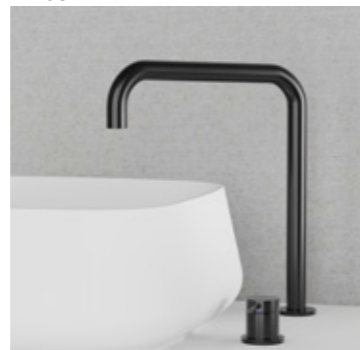

New!

Harmonized K2 Square

Mixer with separate spout and lever. Minimalist slim design with soft shapes and straight lines working together and enhancing one another. The distance and angle between the handle and spout can be adjusted to your personal preferences and needs. A design element with both subtle and exceptional presence.

- The handle can be mounted to the right or left of the spout.
- Made of stainless steel.
- Cold start function.
- The spout rotation range is adjustable, making cleaning the basin easier. The spout can also be locked at 0°.
- Directional Neoperl nozzle.

When installed in furniture with limited space under the worktop (e.g. due to a drawer), a 90° installation kit is available for purchase. See page 70.

Colour	Art. no	Price
Original	30150	£ 469
Sand	30156	£ 569
Amber	30157	£ 569
Shadow	30158	£ 649
Classic	30159	£ 619
Black	30358	£ 649

Technical data

Hole diameter spout: 35 mm
Hole diameter handle: 35 mm
Recommended CC between spout and handle: 100-300 mm
Rotation 0°, 110° or 360°
Water connection: G3/8"
Cold-Start function

More information at scandtap.com

Shadow