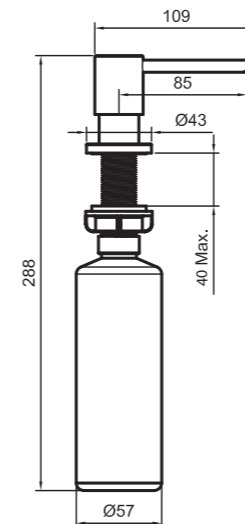

Technical data

Hole diameter: 26 mm
Adjustable: 0-40 mm
Capacity: 300 ml

More information at scandtap.com

Stainless Steel Polish 400 ml

Polishing agent for stainless steel. Easily removes remnants of polish, oils, fats, fingerprints, stains, dust and dirt. The potent oil emulsion freshens, protects and maintains the shine, and it does not leave marks. Tested for food safety.

Würth Art.-no.
0893121 038 12

Recommended product.
For more information, see wurth.co.uk