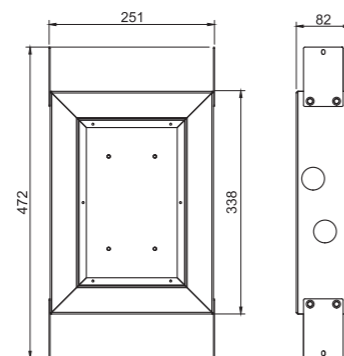

Scandtap Box 1

Leak-proof stainless steel box for built-in installation together with built-in mixer, which protects against water leakage behind wall. Compatible with all built-in mixers in the Harmonized series. This built-in box has a greater depth than some wall constructions. Check the dimensions and consult your installer. For an installation box designed for more compact walls, see page 143.

- Made of stainless steel
- Compliant with Safe Water Installation Industry Regulations 2021:1.
- Approved by SINTEF, TG 20819
- Type approved by RISE
- System approved by RISE
- Approved for use with 23+ sealing layer brands

Art. no 21160 **Price** £ 779

More information at scandtap.com

See scandtap.com for technical information and all our built-in solutions.