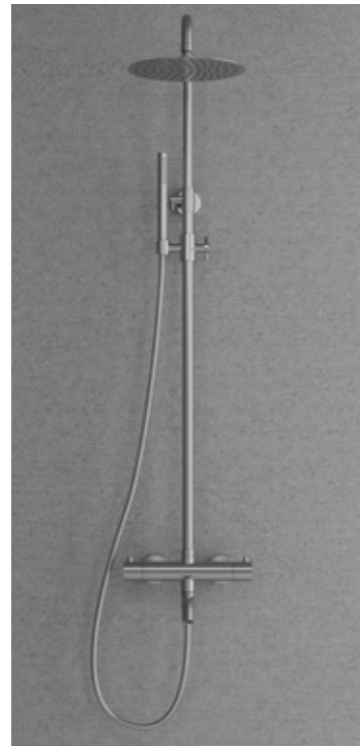

Pleasure 3

A minimalist shower set with slimline design. The round shower head can be tilted and delivers a generous, gently enveloping spray for a luxurious shower.

- Three functions: ceiling shower, hand shower and bath spout
- Anti-limescale feature allows easy cleaning of the hand shower and shower head if water is rich in lime
- Made from stainless steel
- Swivelling bath spout
- Telescopic shower rail
- Robust, adjustable hand shower mounting
- Anti-kink hose
- Reliable Vernet thermostat is also resistant to lime-rich water and is designed to quickly react to pressure and temperature changes in the water flow, providing a consistent water temperature
- Covers supplied for concealed wall mounting

Colour	Art. no	Price
Original	20020	£ 1189
Sand	20026	£ 1769
Amber	20027	£ 1769
Shadow	20028	£ 1939
Classic	20029	£ 1939
Black	20128	£ 1939
Rust	20221	£ 2259
Scrap	20222	£ 2259
Coal	20223	£ 2259

Technical data

CC 150
Adjustable shower rail: 970-1360 mm
Adjustable upper mounting: CC 70-129 mm from wall
Shower hose: 1,5 m
Shower head: Ø250 mm

When installed, the mixer is usually positioned close to the top of the bath, in which case an extension pipe may be needed to raise the shower head. (see page 138). It is important that the Steel Pleasure Extension Pipe is installed at the same time as the mixer.

More information at scandtap.com