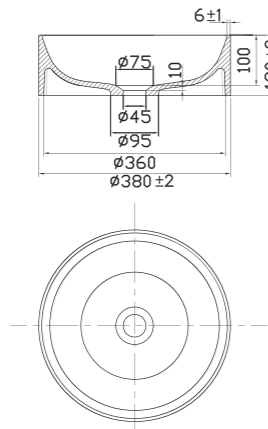

Technical data

Diameter: 380 mm
Height: 120 mm

Art. no   **Price**
46002   £ 599

More information at scandtap.com

Solid R3

Free-standing basin in elegant matt white Solid Surface. Contemporary conical bowl inspired by classical forms and straight lines. Each basin is hand-made and has its own unique character. Waste can be purchased separately.

- Made from Solid Surface