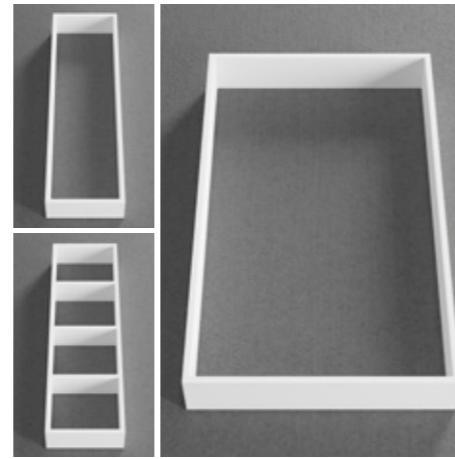

Solid D1-D3

Wide drawer divider in Solid Surface. Ideal for storing hair brushes, hair dryers and other larger items. Compatible with vanity units Solid S600, Solid S800, Solid S1000 and Solid S1400.

Name	Type	Dimensions	Art. no	Price
Solid D1	Single	W195xD326xH37 mm	46261	£ 109
Solid D2	Single	W97,5xD326xH37 mm	46262	£ 109
Solid D3	Multi-compartment	W97,5xD326xH37 mm	46263	£ 109

More information at scandtap.com