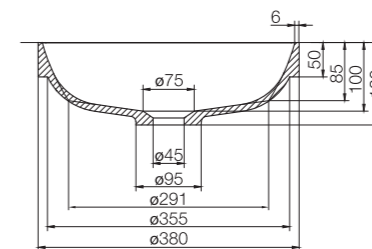

More information at scandtap.com