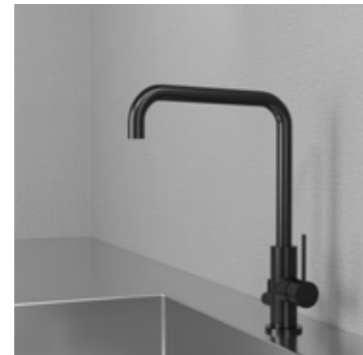

Shadow

Mood

Kitchen mixer with a simple, minimalist look. A slimline kitchen mixer that combines soft shapes with straight lines.

- Made from stainless steel
- Neoperl nozzle

Colour	Art. no	Price
Original	30130	£ 349
Sand	30131	£ 429
Amber	30132	£ 429
Shadow	30133	£ 479
Classic	30235	£ 419
Rust	32130	£ 549
Scrap	32131	£ 549
Coal	32132	£ 549

Technical data

Hole diameter: 35 mm
Rotation 360° or 0°

More information at scandtap.com