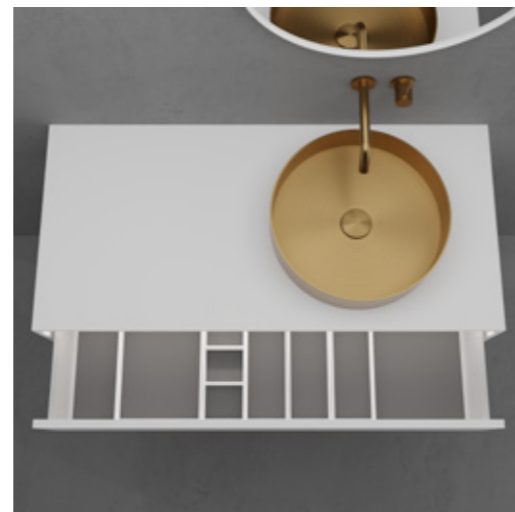

Technical data

W1000xD475xH200 mm

Weight: 39 kg

Art. no	Price
46253	£ 2199

More information at scandtap.com