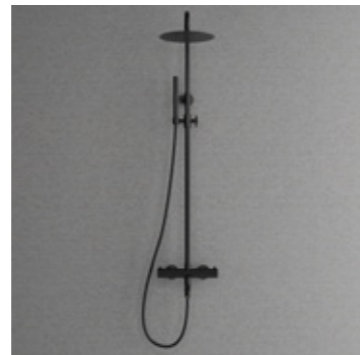

Pleasure 3

A minimalist shower set with slimline design. The round shower head can be tilted and delivers a generous, gently enveloping spray for a luxurious shower.

- Three functions: ceiling shower, hand shower and bath spout
- Anti-limescale feature allows easy cleaning of the hand shower and shower head if water is rich in lime
- Made from stainless steel
- Swivelling bath spout
- Telescopic shower rail
- Robust, adjustable hand shower mounting
- Anti-kink hose
- Reliable Vernet thermostat is also resistant to lime-rich water and is designed to quickly react to pressure and temperature changes in the water flow, providing a consistent water temperature
- Covers supplied for concealed wall mounting

Colour	Art. no	Price
Original	20020	£ 1189
Sand	20026	£ 1769
Amber	20027	£ 1769
Shadow	20028	£ 1939
Classic	20029	£ 1939
Black	20128	£ 1939
Rust	20221	£ 2259
Scrap	20222	£ 2259
Coal	20223	£ 2259

Technical data

CC 150
Adjustable shower rail: 970-1360 mm
Adjustable upper mounting: CC 70-129 mm from wall
Shower hose: 1,5 m
Shower head: Ø250 mm

When installed, the mixer is usually positioned close to the top of the bath, in which case an extension pipe may be needed to raise the shower head. (see page 138). It is important that the Steel Pleasure Extension Pipe is installed at the same time as the mixer.

More information at scandtap.com

Amber