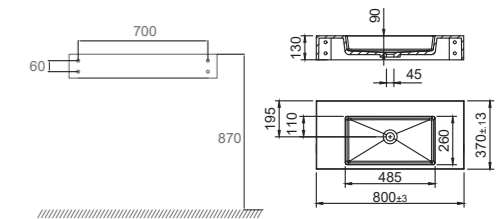

- Made of Solid Surface

Technical data

Dimensions: W800xD370xH130 mm

Weight: 17.5 kg

Art. no **Price**
46102 £ 929

More information at scandtap.com

Solid SW3

Wall-mounted basin in matte white Solid Surface. With a Scandinavian design inspired by exclusive hotel style. Gentle features and a smooth, low-maintenance surface. Minimalist design and quality material – ideal for creating a timeless interior. Perfect size for small bathrooms.