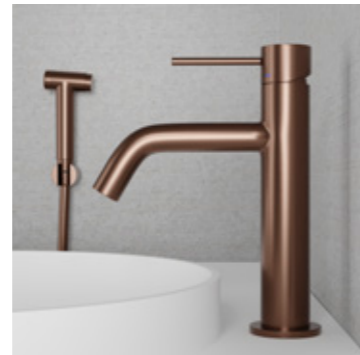

New! 2025

Voyage Medium B

Basin mixer with bidet function in stainless steel. The same stylish design as Voyage, equipped with a bidet sprayer in stainless steel. A model in medium height with a seamless body that is perfect for inset basins and integrated ones for extra hand space. Fitted with high-quality components that save water while providing ample flow.

- Made from stainless steel
- Neoperl aerator

Colour	Art. no	Price
Original	10290	£ 509
Sand	10291	£ 659
Amber	10292	£ 659
Shadow	10293	£ 699
Classic	10299	£ 699
Black	10383	£ 699
Rust	10294	£ 749
Scrap	10295	£ 749
Coal	10296	£ 749

Technical data

Hole diameter: 35 mm

More information at scandtap.com

Amber