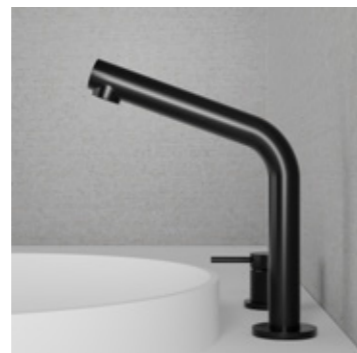

Amber

Shadow