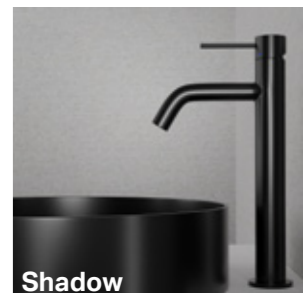

Shadow

Strikingly dark metal with stylish brushed channels. The smooth, dark surface of Shadows balances softness with hardness. The black metal creates an exclusive look with timeless elegance. The colour opens up many design opportunities for creating contrast in the home, or as a complement to interiors in dark shades.