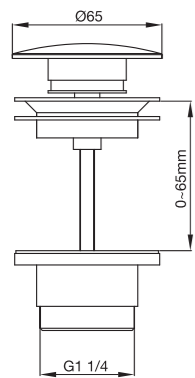

Technical data

Adjustable: 0-70 mm

Cover cap: Ø 63 mm

More information at scandtap.com